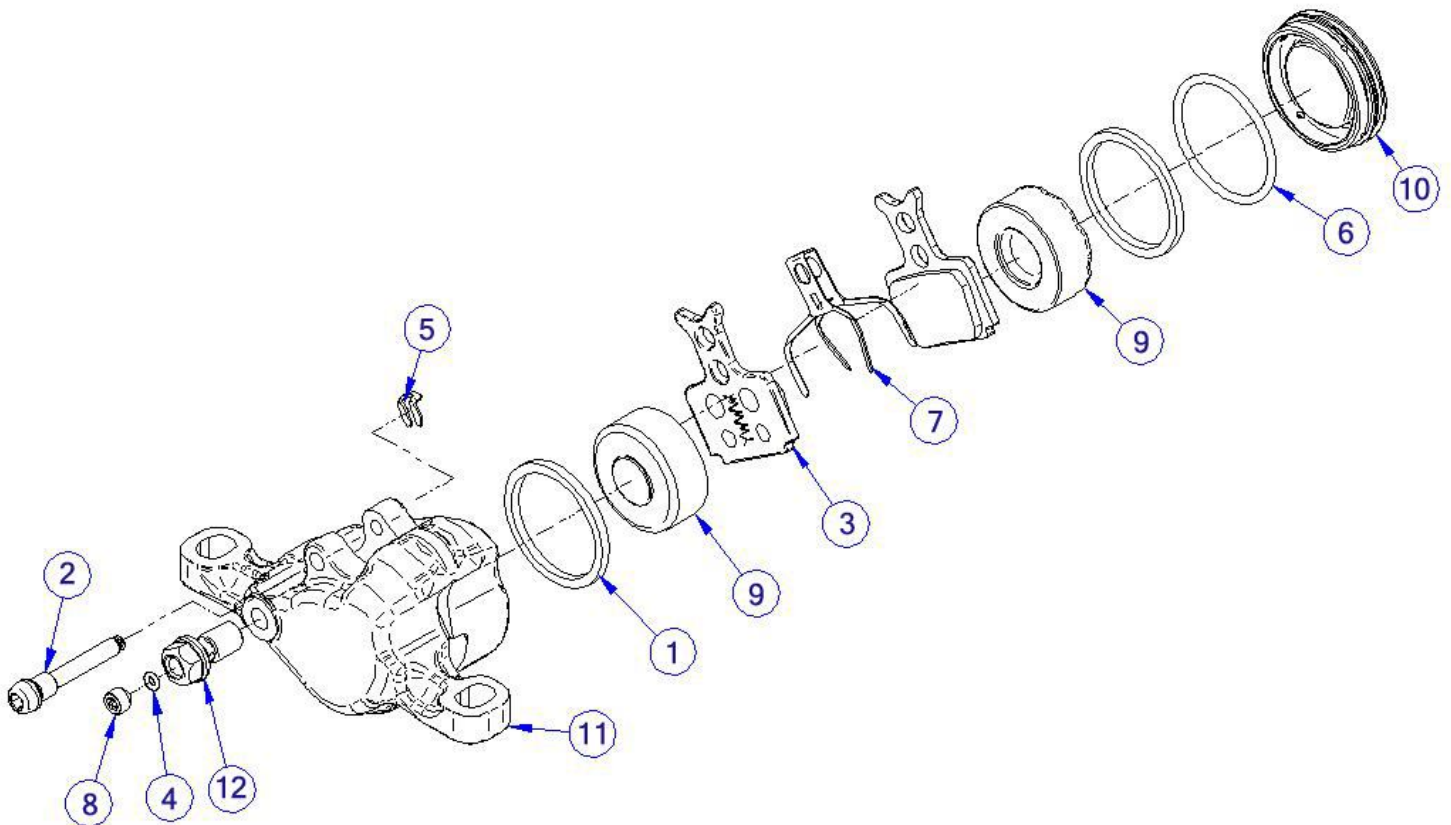

TheOne - THE ONE CALIPER – PINZA THE ONE – MY2010/2011

Description Descrizione	Position Posizione	Code Codice
The One Complete caliper Pinza completa The One	All the parts (Except 4-8-12)	FD52027-00
Screws kit Kit viti	2-5-8-12	FD40116-10
Piston kit (2 pcs) Kit pistoni (2 pz)	9(2 Pcs.)-1(2 Pcs.)- (grease/grasso)	FD40118-10
ORing Kit Kit OR	4-1(2 Pcs.)-6	FD40117-10
Sintered brake pads kit "Mega/The one/R1/Rx" (BOX) Kit pastiglie sinterizzate "Mega/The one/R1/Rx" (CONFEZ.)	3(2 Pcs.)-7	FD40103-10
Organic brake pads kit "Mega/The one/R1/Rx" (BOX) Kit pastiglie organiche "Mega/The one/R1/Rx" (CONFEZ.)	3(2 Pcs.)-7	FD40105-10
Allum./Organic brake pads kit "Mega/The one/R1/Rx" (BOX) Kit pastiglie organiche/allum. "Mega/The one/R1/Rx" (CONFEZ.)	3(2 Pcs.)-7	FD40107-10
Comfort brake pads kit "Mega/The one/R1/Rx" (BOX) Kit pastiglie comfort "Mega/The one/R1/Rx" (CONFEZ.)	3(2 Pcs.)-7	FD40135-10
Screw pads Seeger Kit (50 pcs) Kit seeger perno pastiglie (50 pz.)	5 (50 pcs)	FD40083-10