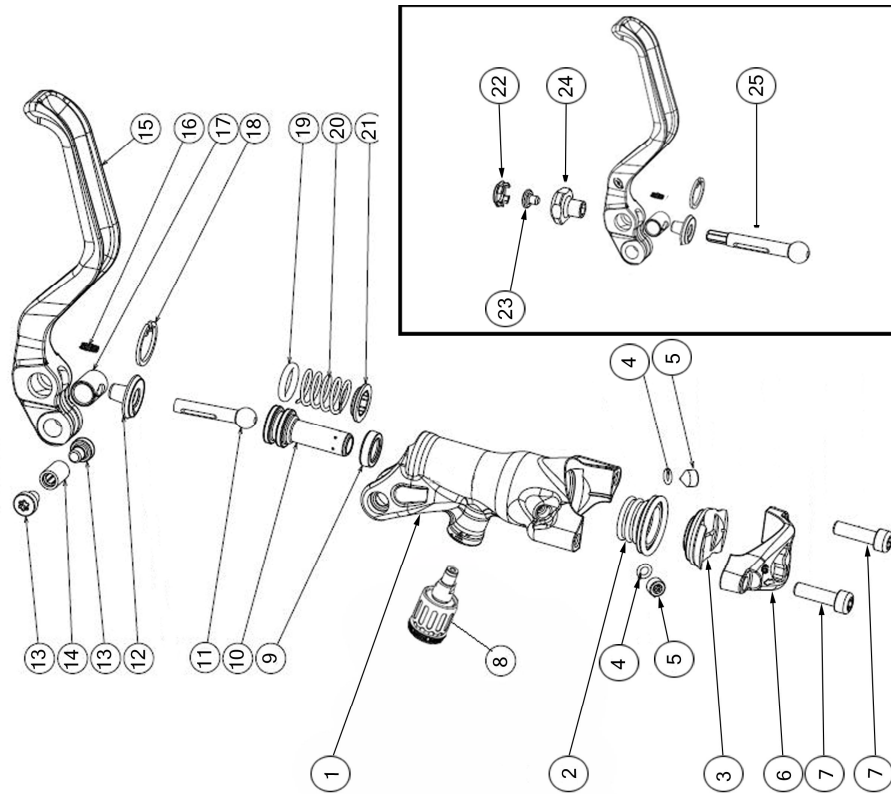

TheOne – TheOne MASTER CYLINDER – POMPA TheOne – MY2011

Description Descrizione	Position Posizione	Code Codice
TheOne Complete master cylinder Pompa completa TheOne	All the parts (Except 8-22-23-24-25)	FD53087-00
TheOne Complete master cylinder body Corpo pompa completa TheOne	1-2-3-4(2 Pcs.)-5(2 Pcs)	FD40159-20
Brake lever Kit Kit Leva freno	13(2 Pcs)-14-15-17	FD40157-20
Brake lever Kit (Carbon) Kit Leva freno (Carbonio)	13(2 Pcs)-14-15-17	FD40125-20
Lever adjustment kit (with 8mm lever Bush) Kit regolazione leva (con barilotto da 8mm)	11-12-16-17-18	FD40155-20
Lever adjustment kit (with 7,7mm lever Bush) Kit regolazione leva (con barilotto da 7,7mm)	11-12-16-17-18	FD40151-20
Reach adjustment kit (Gold anodized) Kit pomello regolazione leva (Anodizzato oro)	22-23-24-25	FD40154-20
FCS Kit (Gold anodized) Kit FCS (Anodizzato oro)	8	FD10051-20
Piston kit Kit pistone	9-10-18-19-20-21-(grease/grasso)	FD40116-20
Screw reservoir kit Kit viti serbatoio	4(2 Pcs)-5(2 Pcs)	FD40118-20
(Black) Master cylinder clamp and screws Collarino pompa con viti (Nero)	7(2 Pcs)-6	FD40148-20
X0 Left Master cylinder clamp and screws Collarino pompa X0 sinistro con viti	----	FD40123-20
X0 Right master cylinder clamp and screws Collarino pompa X0 destro con viti	----	FD40124-20