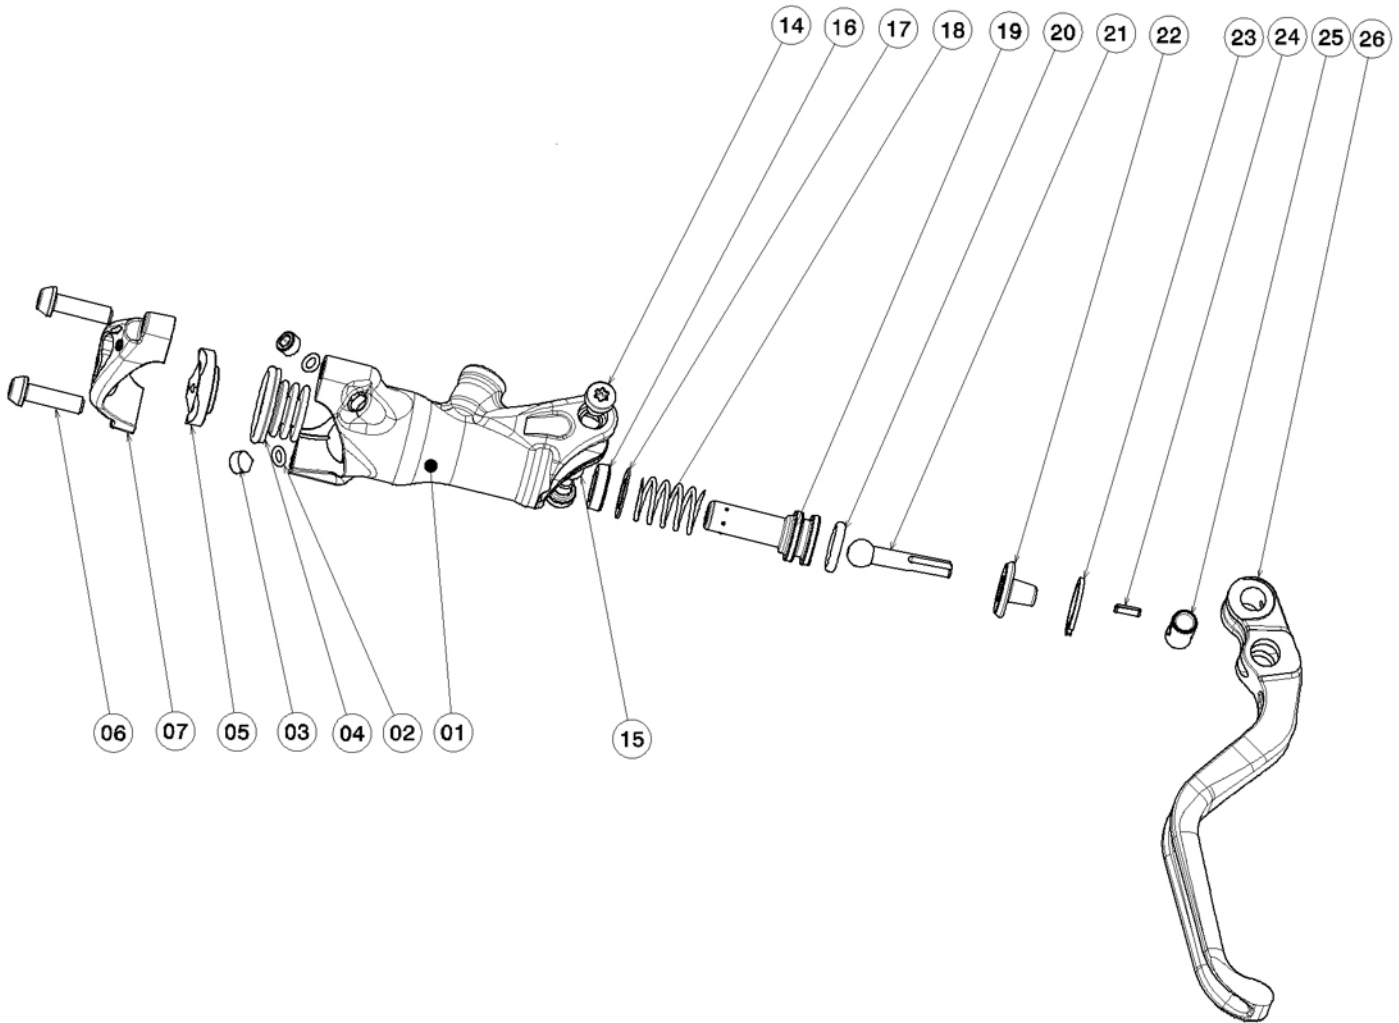

TheOne – TheOne MASTER CYLINDER – POMPA TheOne – MY2010

Description Descrizione	Position Posizione	Code Codice
TheOne Complete master cylinder Pompa completa TheOne	All the parts	FD53033-00
TheOne Complete master cylinder body Corpo pompa completa TheOne	1-2(2 Pcs.)-3(2 Pcs)-4-5	FD40159-20
Brake lever Kit Kit Leva freno	14(2 Pcs)-15-25-26	FD40147-20
Brake lever Kit (Carbon) Kit Leva freno (Carbonio)	14(2 Pcs)-15-25-26	FD40125-20
Lever adjustment kit Kit regolazione leva	21-22-23-24-25	FD40117-20
Piston kit Kit pistone	16-17-18-19-20-23	FD40116-20
Screw reservoir kit Kit viti serbatoio	2(2 Pcs)-3(2 Pcs)	FD40118-20
(Black) Pump clamp and screws Collarino pompa con viti (Nero)	6(2 Pcs)-7	FD40148-20
X0 Left master cylinder clamp and screws Collarino pompa X0 sinistro con viti	----	FD40123-20
X0 Right Pump master cylinder and screws Collarino pompa X0 destro con viti	----	FD40124-20