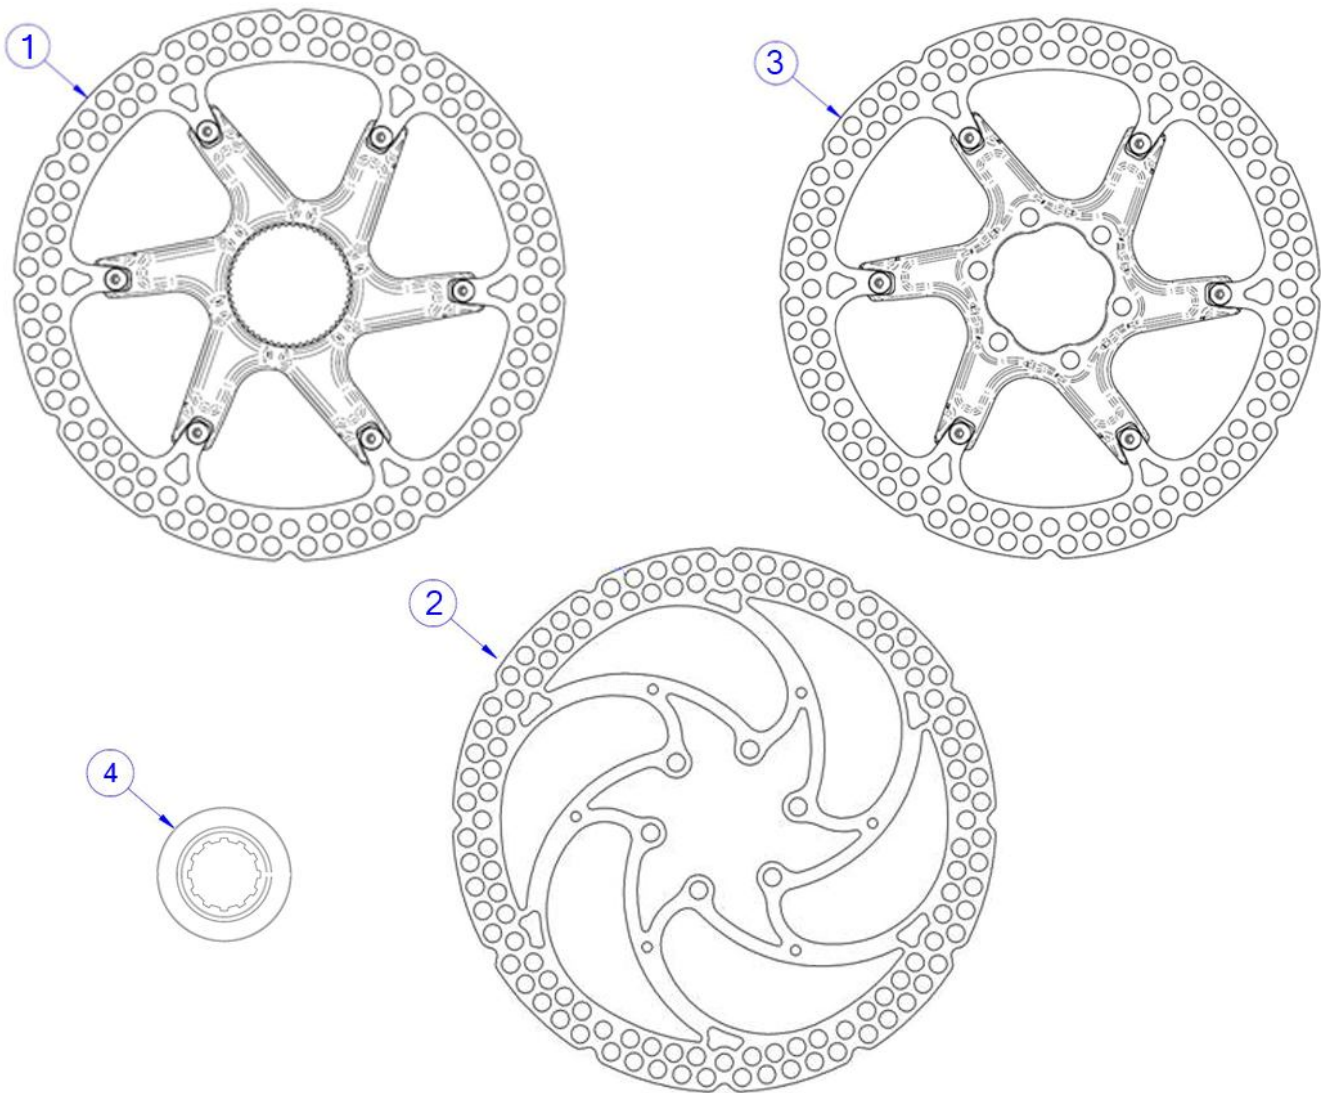

Rx/Mega/TheOne/R1 - DISCS – DISCHI - MY2010/2011

Description Descrizione	Position Posizione	Code Codice
Disc Ø160mm - 6 bolt (Solid) Disco Ø160mm - 6 Fori (Monolitico)	2	FD50696-00
Disc Ø180mm - 6 bolt (Solid) Disco Ø180mm - 6 Fori (Monolitico)	2	FD50697-00
Disc Ø203mm - 6 bolt (Solid) Disco Ø203mm - 6 Fori (Monolitico)	2	FD54001-00
Disc Ø160mm - 6 bolt (Red Al.carrier) Disco Ø160mm - 6 Fori (2pezzi int.rosso)	3	FD54010-00
Disc Ø180mm - 6 bolt (Red Al.carrier) Disco Ø180mm - 6 Fori (2pezzi int.rosso)	3	FD54011-00
Disc Ø160mm – Center Lock (Red Al.carrier) Disco Ø160mm – Center Lock (2pezzi int.rosso)	1	FD54012-00
Disc Ø180mm – Center Lock (Red Al.carrier) Disco Ø180mm – Center Lock (2pezzi int.rosso)	1	FD54013-00
Disc screws kit (6 pcs.) Kit viti disco (6 pz.)	--	FD40001-50
(Titanium) Disc screws kit (6 pcs.) Kit viti disco in titanio (6 pz.)	--	FD40002-50
Center Lock Ring Ghiera fissaggio Center Lock	4	FD-G028-00