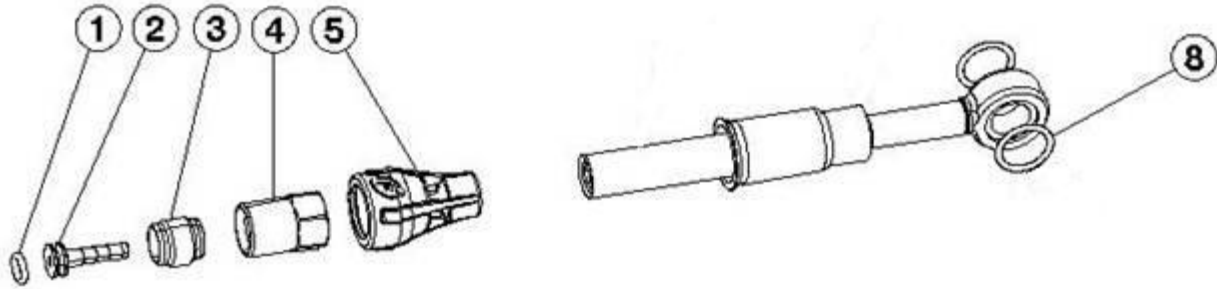

TheOne - THE ONE CALIPER – PINZA THE ONE – MY2010/2011

Description Descrizione	Position Posizione	Code Codice
The One Complete caliper Pinza completa The One	All the parts (Except 4-8-12)	FD52027-00
Screws kit Kit viti	2-5-8-12	FD40116-10
Piston kit (2 pcs) Kit pistoni (2 pz)	9(2 Pcs.)-1(2 Pcs.)- (grease/grasso)	FD40118-10
ORing Kit Kit OR	4-1(2 Pcs.)-6	FD40117-10
Sintered brake pads kit "Mega/The one/R1/Rx" (BOX) Kit pastiglie sinterizzate "Mega/The one/R1/Rx" (CONFEZ.)	3(2 Pcs.)-7	FD40103-10
Organic brake pads kit "Mega/The one/R1/Rx" (BOX) Kit pastiglie organiche "Mega/The one/R1/Rx" (CONFEZ.)	3(2 Pcs.)-7	FD40105-10
Allum./Organic brake pads kit "Mega/The one/R1/Rx" (BOX) Kit pastiglie organiche/allum. "Mega/The one/R1/Rx" (CONFEZ.)	3(2 Pcs.)-7	FD40107-10
Comfort brake pads kit "Mega/The one/R1/Rx" (BOX) Kit pastiglie comfort "Mega/The one/R1/Rx" (CONFEZ.)	3(2 Pcs.)-7	FD40135-10
Screw pads Seeger Kit (50 pcs) Kit seeger perno pastiglie (50 pz.)	5 (50 pcs)	FD40083-10

Mega/TheOne HYDRAULIC HOSE – TUBO IDRAULICO – MY2010/2011

Description Descrizione	Position Posizione	Code Codice
Hose joint kit Kit raccordi tubo	1-2-3-4	FD40018-40
200 cm Complete hydraulic hose Tubo olio 200 cm completo	All the parts	FD50143-00
Hose cover kit (50 pcs) Gommino copritubo (50 pcs)	5 (50 Pcs.)	FD40020-40
Compression fitting kit (50 pcs) Kit biconico (50pz)	3 (50 pz)	FD40013-40
Nut kit (50 pcs) Kit bussola di serraggio (50 pz)	4 (50 pz)	FD40103-40
Pin kit (50 pcs) Kit spina (50 pz)	2 (50 pcs)	FD40015-40
O-ring 6x1 kit (100 pcs) Kit o-ring 6x1 (100 pz)	8 (100 pcs)	FD40016-40
O-ring 3x1 kit (50 pcs) Kit o-ring 3x1 (50 pz)	1 (50 pcs)	FD40017-40