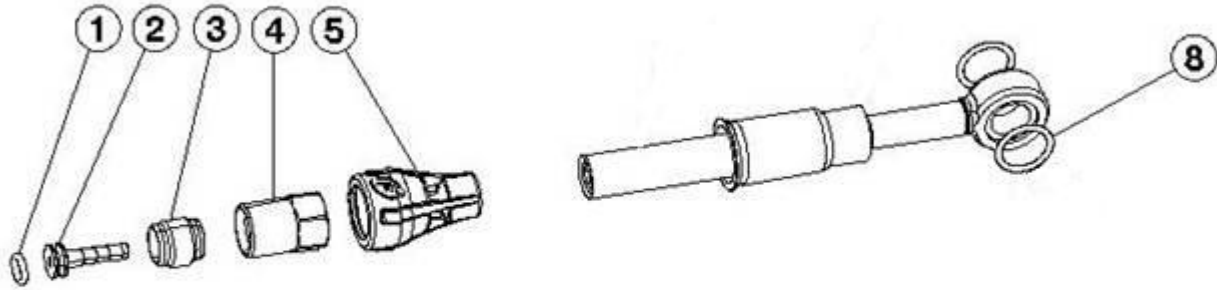

TheOne FR - TheOne FR CALIPER – PINZA TheOne FR – MY2010

Description Descrizione	Position Posizione	Code Codice
The One Complete caliper Pinza completa The One	All the parts (Except 4-8-12)	FD52026-00
Screws kit Kit viti	2-5-8-12	FD40116-10
Piston kit (2 pcs) Kit pistoni (2 pz)	9(2 Pcs.)-1(2 Pcs.)- (grease/grasso)	FD40118-10
O Ring Kit Kit OR	4-1(2 Pcs.)-6	FD40117-10
Sintered brake pads kit "Mega/The one/R1/Rx" (BOX) Kit pastiglie sinterizzate "Mega/The one/R1/Rx" (CONFEZ.)	3(2 Pcs.)-7	FD40103-10
Organic brake pads kit "Mega/The one/R1/Rx" (BOX) Kit pastiglie organiche "Mega/The one/R1/Rx" (CONFEZ.)	3(2 Pcs.)-7	FD40105-10
Allum./Organic brake pads kit "Mega/The one/R1/Rx" (BOX) Kit pastiglie organiche/allum. "Mega/The one/R1/Rx" (CONFEZ.)	3(2 Pcs.)-7	FD40107-10
Comfort brake pads kit "Mega/The one/R1/Rx" (BOX) Kit pastiglie comfort "Mega/The one/R1/Rx" (CONFEZ.)	3(2 Pcs.)-7	FD40135-10
Screw pads Seeger Kit (50 pcs) Kit seeger perno pastiglie (50 pz.)	5 (50 pcs)	FD40083-10

Mega/TheOne HYDRAULIC HOSE – TUBO IDRAULICO – MY2010

Description Descrizione	Position Posizione	Code Codice
Hose joint kit Kit raccordi tubo	1-2-3-4	FD40018-40
200 cm Complete hydraulic hose Tubo olio 200 cm completo	All the parts	FD50143-00
Hose cover kit (50 pcs) Gommino copritubo (50 pcs)	5 (50 Pcs.)	FD40020-40
Compression fitting kit (50 pcs) Kit biconico (50pz)	3 (50 pz)	FD40013-40
Nut kit (50 pcs) Kit bussola di serraggio (50 pz)	4 (50 pz)	FD40103-40
Pin kit (50 pcs) Kit spina (50 pz)	2 (50 pcs)	FD40015-40
O-ring 6x1 kit (100 pcs) Kit o-ring 6x1 (100 pz)	8 (100 pcs)	FD40016-40
O-ring 3x1 kit (50 pcs) Kit o-ring 3x1 (50 pz)	1 (50 pcs)	FD40017-40