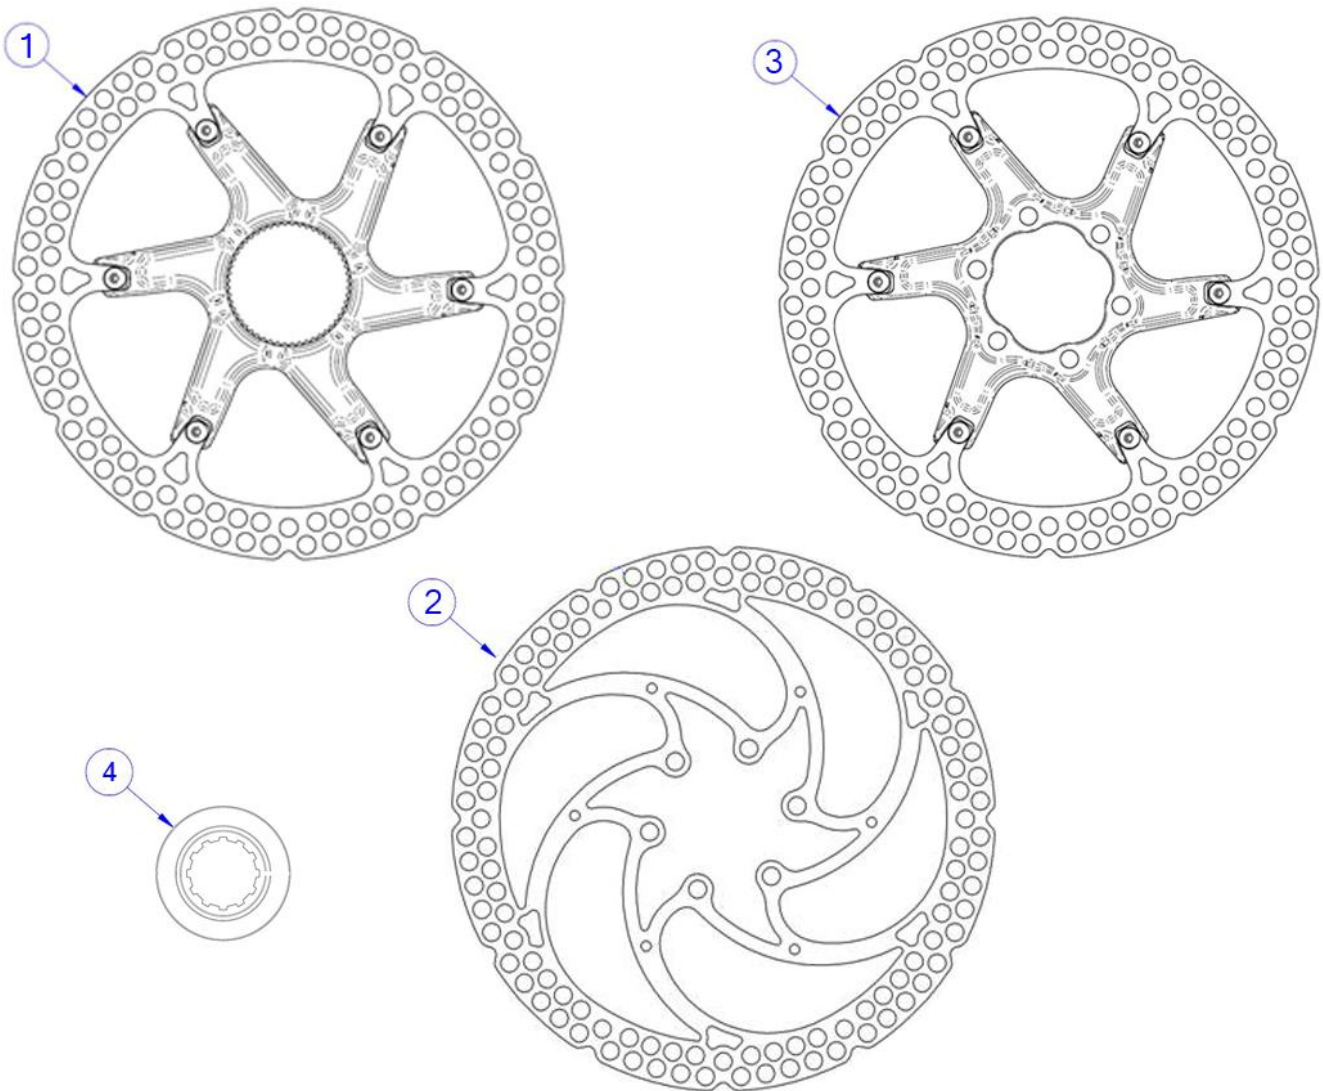

Rx/Mega/TheOne/R1 - DISCS – DISCHI - MY2010

Description Descrizione	Position Posizione	Code Codice
Disc Ø160mm - 6 bolt (Solid) Disco Ø160mm - 6 Fori (Monolitico)	2	FD50696-00
Disc Ø180mm - 6 bolt (Solid) Disco Ø180mm - 6 Fori (Monolitico)	2	FD50697-00
Disc Ø203mm - 6 bolt (Solid) Disco Ø203mm - 6 Fori (Monolitico)	2	FD54001-00
Disc Ø160mm - 6 bolt (Red Al.carrier) Disco Ø160mm - 6 Fori (2pezzi int.rosso)	3	FD54010-00
Disc Ø180mm - 6 bolt (Red Al.carrier) Disco Ø180mm - 6 Fori (2pezzi int.rosso)	3	FD54011-00
Disc Ø160mm – Center Lock (Red Al.carrier) Disco Ø160mm – Center Lock (2pezzi int.rosso)	1	FD54012-00
Disc Ø180mm – Center Lock (Red Al.carrier) Disco Ø180mm – Center Lock (2pezzi int.rosso)	1	FD54013-00
Disc screws kit (6 pcs.) Kit viti disco (6 pz.)	--	FD40001-50
(Titanium) Disc screws kit (6 pcs.) Kit viti disco in titanio (6 pz.)	--	FD40002-50
Center Lock Ring Ghiera fissaggio Center Lock	4	FD-G028-00