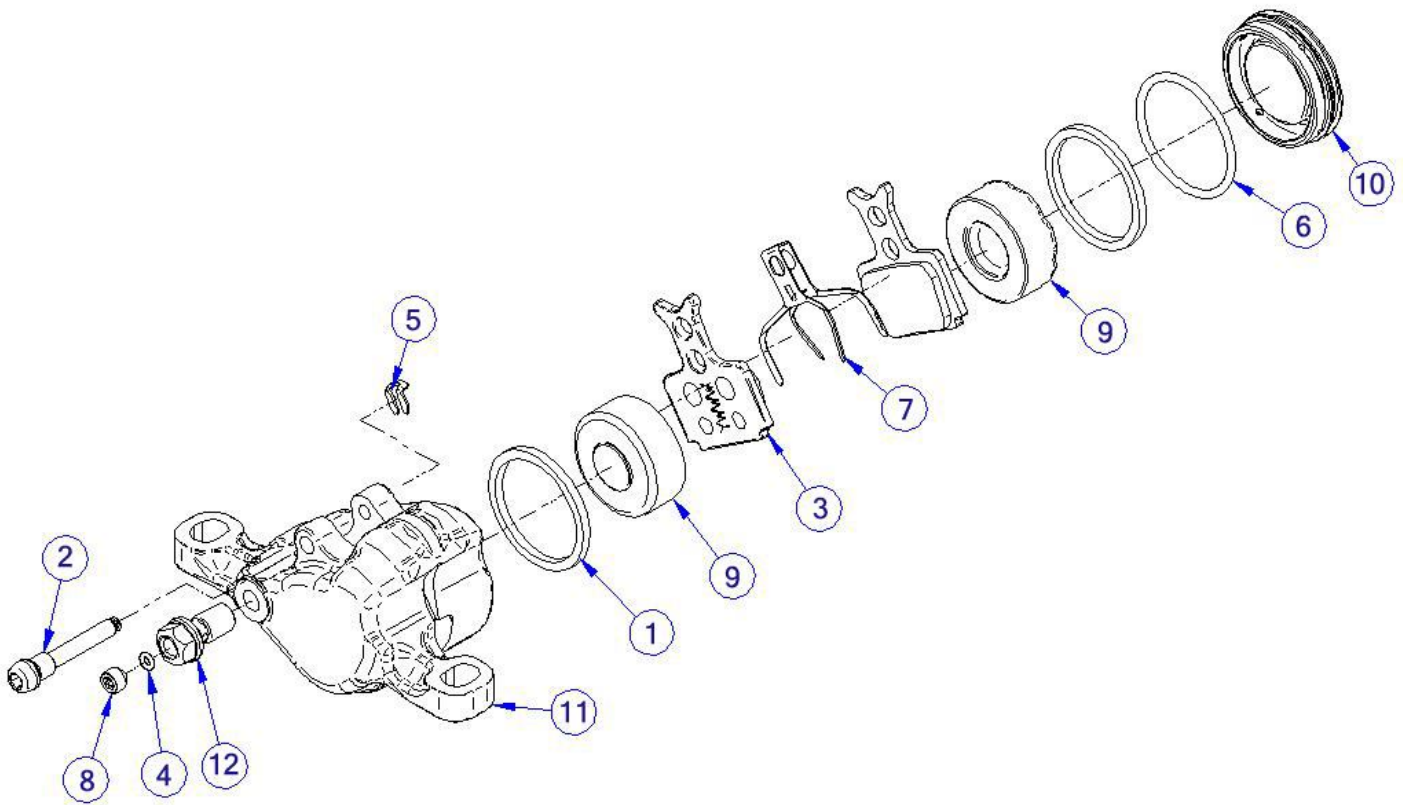

TheOne FR - TheOne FR CALIPER – PINZA TheOne FR – MY2010

Description Descrizione	Position Posizione	Code Codice
The One Complete caliper Pinza completa The One	All the parts (Except 4-8-12)	FD52026-00
Screws kit Kit viti	2-5-8-12	FD40116-10
Piston kit (2 pcs) Kit pistoni (2 pz)	9(2 Pcs.)-1(2 Pcs.)- (grease/grasso)	FD40118-10
O Ring Kit Kit OR	4-1(2 Pcs.)-6	FD40117-10
Sintered brake pads kit "Mega/The one/R1/Rx" (BOX) Kit pastiglie sinterizzate "Mega/The one/R1/Rx" (CONFEZ.)	3(2 Pcs.)-7	FD40103-10
Organic brake pads kit "Mega/The one/R1/Rx" (BOX) Kit pastiglie organiche "Mega/The one/R1/Rx" (CONFEZ.)	3(2 Pcs.)-7	FD40105-10
Allum./Organic brake pads kit "Mega/The one/R1/Rx" (BOX) Kit pastiglie organiche/allum. "Mega/The one/R1/Rx" (CONFEZ.)	3(2 Pcs.)-7	FD40107-10
Comfort brake pads kit "Mega/The one/R1/Rx" (BOX) Kit pastiglie comfort "Mega/The one/R1/Rx" (CONFEZ.)	3(2 Pcs.)-7	FD40135-10
Screw pads Seeger Kit (50 pcs) Kit seeger perno pastiglie (50 pz.)	5 (50 pcs)	FD40083-10