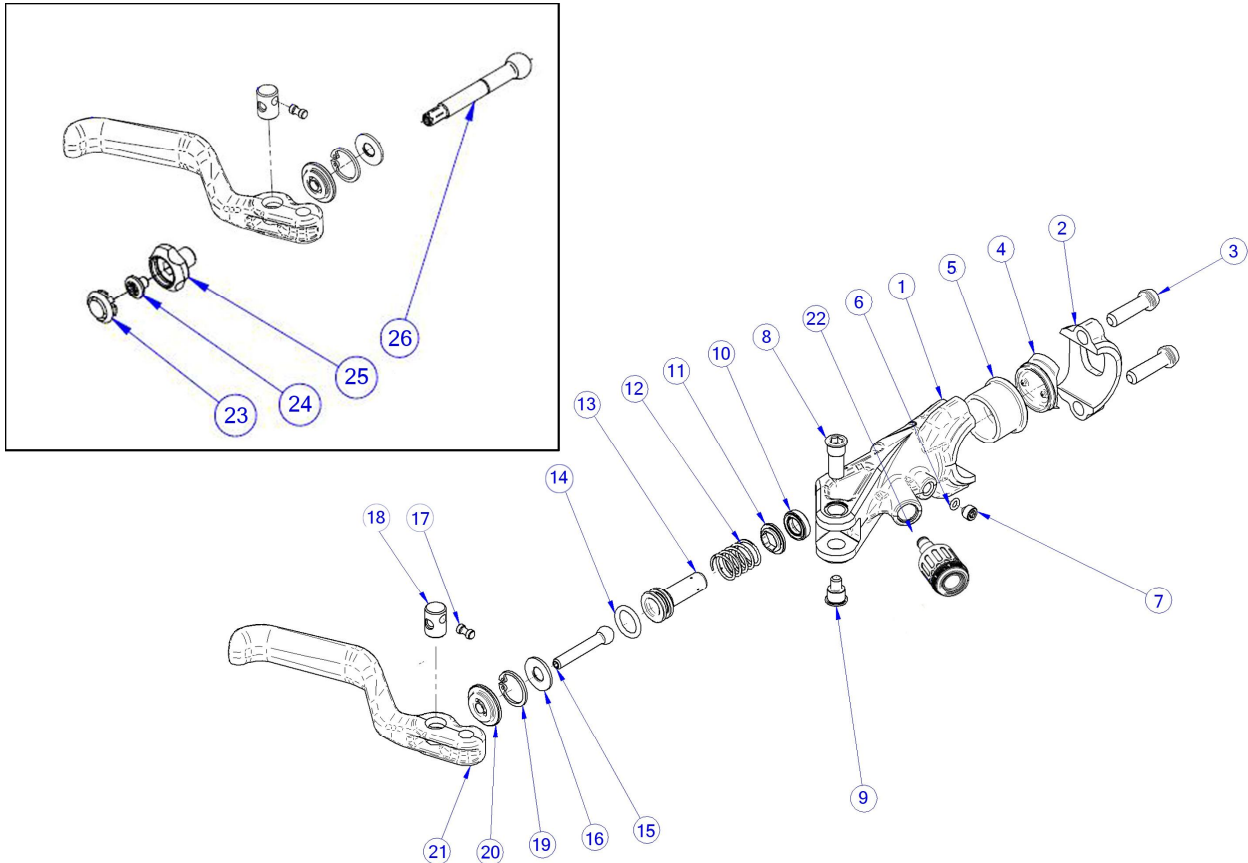

TheOne FR – TheOne FR MASTER CYLINDER - POMPA TheOne FR – MY2010

Description Descrizione	Position Posizione	Code Codice
(Left) TheOne FR Complete master cylinder Pompa completa TheOne FR (Sinistra)	All the parts (Except 7-22-23-24-25-26)	FD53031-00
(Right) TheOne FR Complete master cylinder Pompa completa TheOne FR (Destra)	All the parts (Except 7-22-23-24-25-26)	FD53032-00
TheOne FR Complete master cylinder body Corpo pompa completa TheOne FR	1-4-5-6-7	FD40142-20
Brake lever Kit Kit Leva freno	8-9-21	FD40136-20
Lever adjustment kit Kit regolazione leva	15-16-17-18-20	FD40130-20
Reach adjustment kit (Red anodized) Kit pomello regolazione leva (Anodizzato rosso)	23-24-25-26	FD40152-20
FCS Kit (Red anodized) Kit FCS (Anodizzato rosso)	22	FD10050-20
Piston kit Kit pistone	10-11-12-13-14-19-(grease/grasso)	FD40131-20
Screw reservoir kit Kit vite serbatoio	6-7	FD40132-20
(Left) Master cylinder clamp and screws Collarino pompa con viti (Sinistro)	2-3(2 Pcs.)	FD40143-20
(Right) Master cylinder clamp and screws Collarino pompa con viti (Destro)	2-3(2 Pcs.)	FD40144-20
X0 Left Master cylinder clamp and screws (Black) Collarino pompa X0 sinistro con viti (Nero)	----	FD40164-20
X0 Right master cylinder clamp and screws (Black) Collarino pompa X0 destro con viti (Nero)	----	FD40165-20
X0 Left Master cylinder clamp and screws (White) Collarino pompa X0 sinistro con viti (Bianco)	----	FD40166-20
X0 Right master cylinder clamp and screws (White) Collarino pompa X0 destro con viti (Bianco)	----	FD40167-20