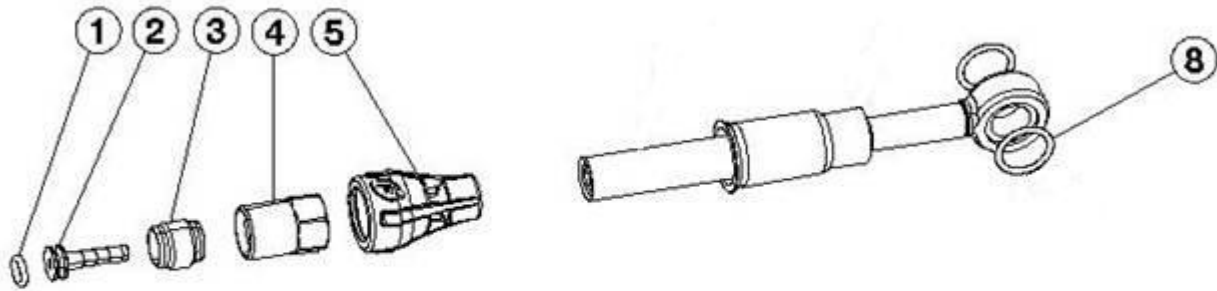

# RX HYDRAULIC HOSE – TUBO IDRAULICO

Description Descrizione	Position Posizione	Code Codice
Hose joint kit Kit raccordi tubo	1-2-3-4	FD40018-40
200 cm Complete hydraulic hose Tubo olio 200 cm completo	All the parts	FD50140-00
Hose cover kit (50 pcs) Gommino copritubo (50 pcs)	5 (50 Pcs.)	FD40020-40
Compression fitting kit (50 pcs) Kit biconico (50pz)	3 (50 pz)	FD40013-40
Nut kit (50 pcs) Kit bussola di serraggio (50 pz)	4 (50 pz)	FD40103-40
Pin kit (50 pcs) Kit spina (50 pz)	2 (50 pcs)	FD40015-40
O-ring 6x1 kit (100 pcs) Kit o-ring 6x1 (100 pz)	8 (100 pcs)	FD40016-40
O-ring 3x1 kit (50 pcs) Kit o-ring 3x1 (50 pz)	1 (50 pcs)	FD40017-40