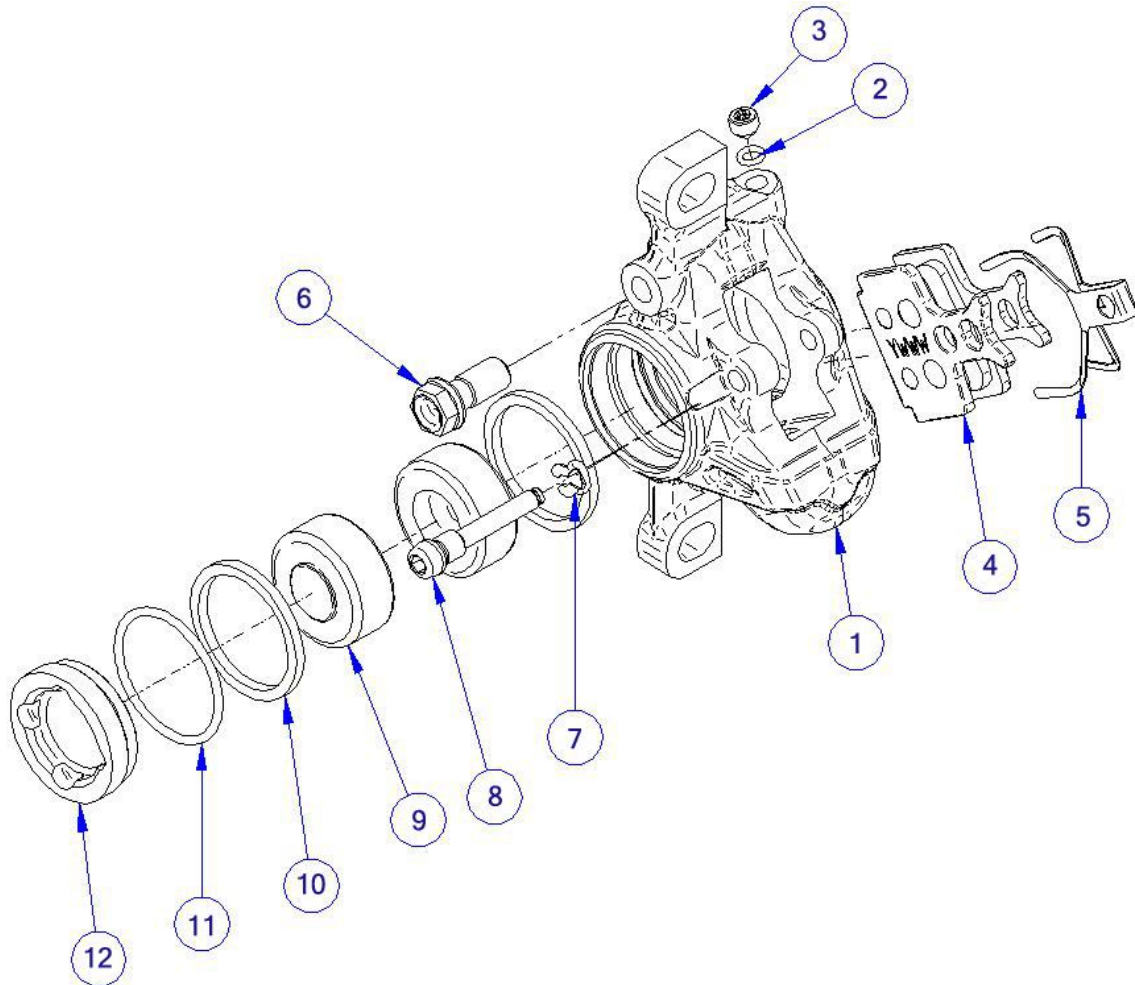

Rx (Black / Nero) - Rx CALIPER – PINZA Rx – MY2010/2011

Description Descrizione	Position Posizione	Code Codice
Rx Complete caliper (red anodized cap) Pinza completa Rx (tappo anodizzato rosso)	All the parts (Except 3-6)	FD52019-00
Rx Complete caliper (blue anodized cap) Pinza completa Rx (tappo anodizzato blu)	All the parts (Except 3-6)	FD52011-00
Rx caliper body Corpo Pinza Rx	1	FD-C225-04
Screws kit Kit viti	8-7-6-3	FD40127-10
Caliper Red cap Tappo pinza Rosso	12	FD-T042-05
Caliper Blue cap Tappo pinza Blu	12	FD-T041-05
Piston kit (2 pcs) Kit pistoni (2 pz)	9(2 Pcs.)-(grease/grasso)	FD40128-10
ORing Kit Kit OR	11-2-10(2 Pcs.)	FD40129-10
Sintered brake pads kit "Mega/The one/R1/Rx" (BOX) Kit pastiglie sinterizzate "Mega/The one/R1/Rx" (CONFEZ.)	4(2 Pcs.)-5	FD40103-10
Organic brake pads kit "Mega/The one/R1/Rx" (BOX) Kit pastiglie organiche "Mega/The one/R1/Rx" (CONFEZ.)	4(2 Pcs.)-5	FD40105-10
Allum./Organic brake pads kit "Mega/The one/R1/Rx"(BOX) Kit pastiglie organiche/allum."Mega/The one/R1/Rx"(CONF.)	4(2 Pcs.)-5	FD40107-10
Comfort brake pads kit "Mega/The one/R1/Rx" (BOX) Kit pastiglie comfort "Mega/The one/R1/Rx" (CONFEZ.)	4(2 Pcs.)-5	FD40135-10
Screw pads Seeger Kit (50 pcs) Kit seeger perno pastiglie (50 pz.)	7 (50 pcs)	FD40130-10