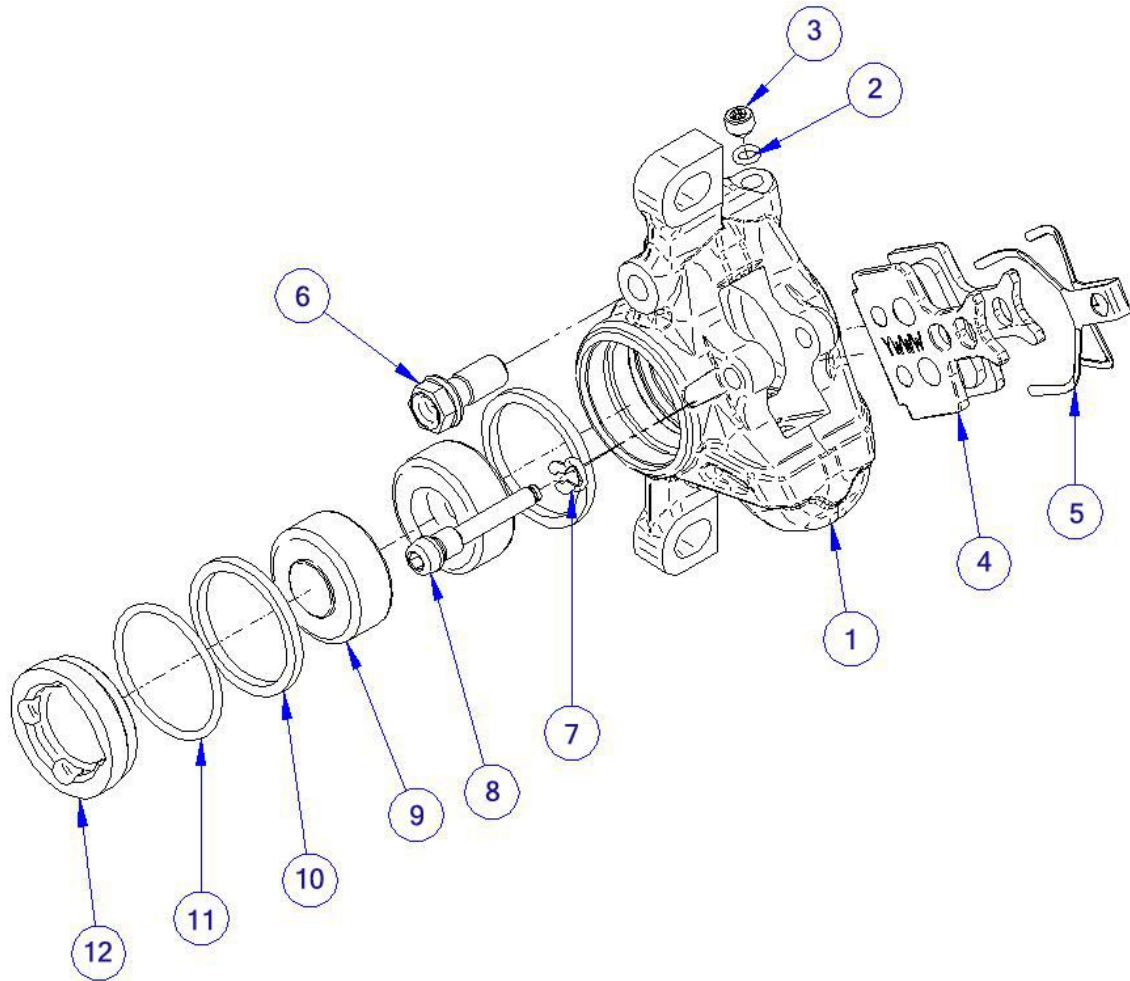

Rx (White / Bianco) - Rx CALIPER – PINZA Rx – MY2010/2011

Description Descrizione	Position Posizione	Code Codice
Rx Complete caliper (red anodized cap) Pinza completa Rx (tappo anodizzato rosso)	All the parts (Except 3-6)	FD52015-00
Rx Complete caliper (blue anodized cap) Pinza completa Rx (tappo anodizzato blu)	All the parts (Except 3-6)	FD52012-00
Rx caliper body Corpo Pinza Rx	1	FD-C229-04
Screws kit Kit viti	8-7-6-3	FD40127-10
Caliper Red cap Tappo pinza Rosso	12	FD-T042-05
Caliper Blue cap Tappo pinza Blu	12	FD-T041-05
Piston kit (2 pcs) Kit pistoni (2 pz)	9(2 Pcs.)-(grease/grasso)	FD40128-10
ORing Kit Kit OR	11-2-10(2 Pcs.)	FD40129-10
Sintered brake pads kit "Mega/The one/R1/Rx" (BOX) Kit pastiglie sinterizzate "Mega/The one/R1/Rx" (CONFEZ.)	4(2 Pcs.)-5	FD40103-10
Organic brake pads kit "Mega/The one/R1/Rx" (BOX) Kit pastiglie organiche "Mega/The one/R1/Rx" (CONFEZ.)	4(2 Pcs.)-5	FD40105-10
Allum./Organic brake pads kit "Mega/The one/R1/Rx"(BOX) Kit pastiglie organiche/allum."Mega/The one/R1/Rx"(CONF.)	4(2 Pcs.)-5	FD40107-10
Comfort brake pads kit "Mega/The one/R1/Rx" (BOX) Kit pastiglie comfort "Mega/The one/R1/Rx" (CONFEZ.)	4(2 Pcs.)-5	FD40135-10
Screw pads Seeger Kit (50 pcs) Kit seeger perno pastiglie (50 pz.)	7 (50 pcs)	FD40130-10