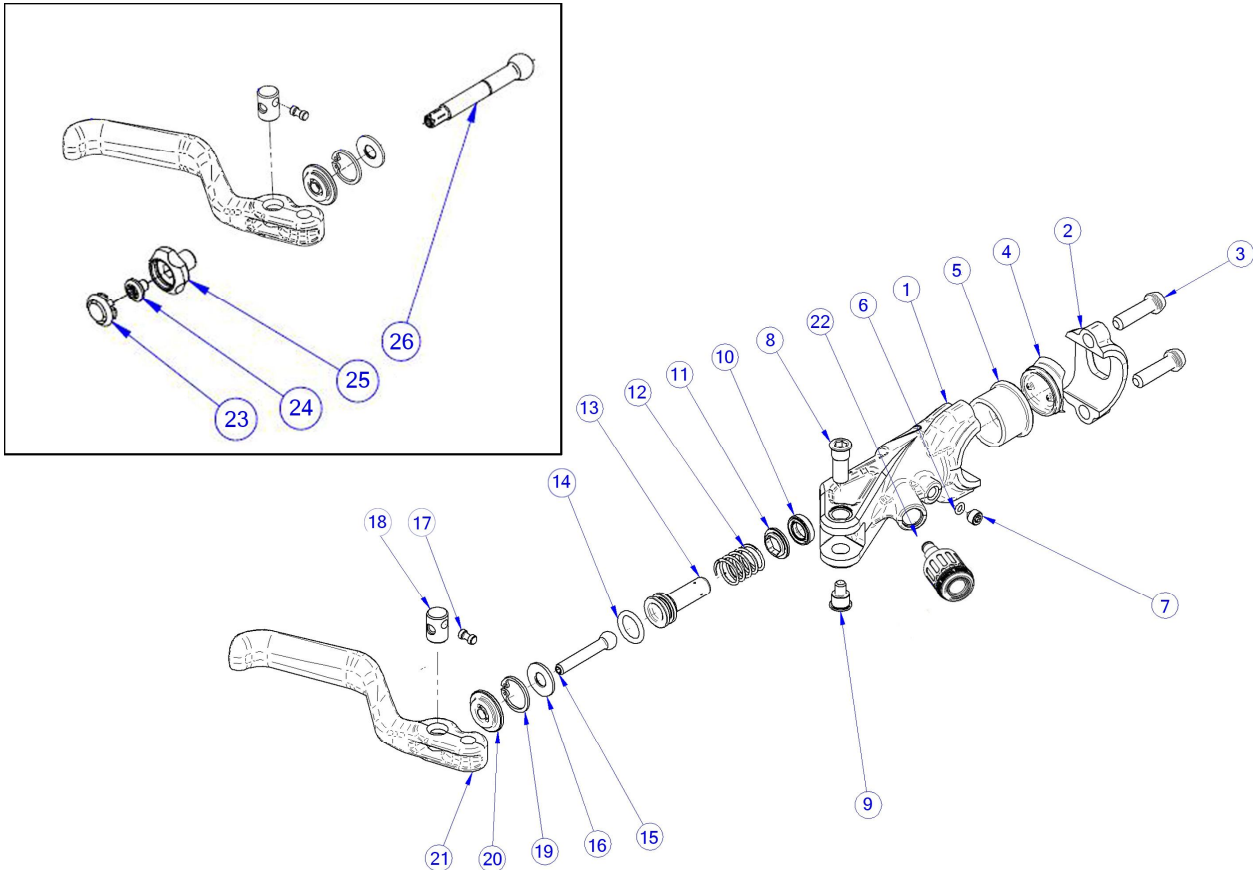

Rx (White / Bianco) - Rx MASTER CYLINDER - POMPA Rx – MY2010/2011

Description Descrizione	Position Posizione	Code Codice
(Left) Rx Complete master cylinder Pompa completa Rx (Sinistra)	All the parts (Except 7-22-23-24-25-26)	FD53024-00
(Right) Rx Complete master cylinder Pompa completa Rx (Destra)	All the parts (Except 7-22-23-24-25-26)	FD53025-00
Rx Complete master cylinder body Corpo pompa completa Rx	1-4-5-6-7	FD40128-20
Brake lever Kit Kit Leva freno	8-9-21	FD40129-20
Lever adjustment kit Kit regolazione leva	15-16-17-18-20	FD40130-20
Reach adjustment kit (Red anodized) Kit pomello regolazione leva (Anodizzato rosso)	23-24-25-26	FD40152-20
FCS Kit (Red anodized) Kit FCS (Anodizzato rosso)	22	FD10050-20
Piston kit Kit pistone	10-11-12-13-14-19-(grease/grasso)	FD40131-20
Screw reservoir kit Kit vite serbatoio	6-7	FD40132-20
(Left) Master cylinder clamp and screws Collarino pompa con viti (Sinistro)	2-3(2 Pcs.)	FD40133-20
(Right) Master cylinder clamp and screws Collarino pompa con viti (Destro)	2-3(2 Pcs.)	FD40134-20
X0 Left Master cylinder clamp and screws Collarino pompa X0 sinistro con viti	----	FD40160-20
X0 Right master cylinder clamp and screws Collarino pompa X0 destro con viti	----	FD40161-20
X0 Left Master cylinder clamp and screws (White) Collarino pompa X0 sinistro con viti (Bianco)	----	FD40162-20
X0 Right master cylinder clamp and screws (White) Collarino pompa X0 destro con viti (Bianco)	----	FD40163-20