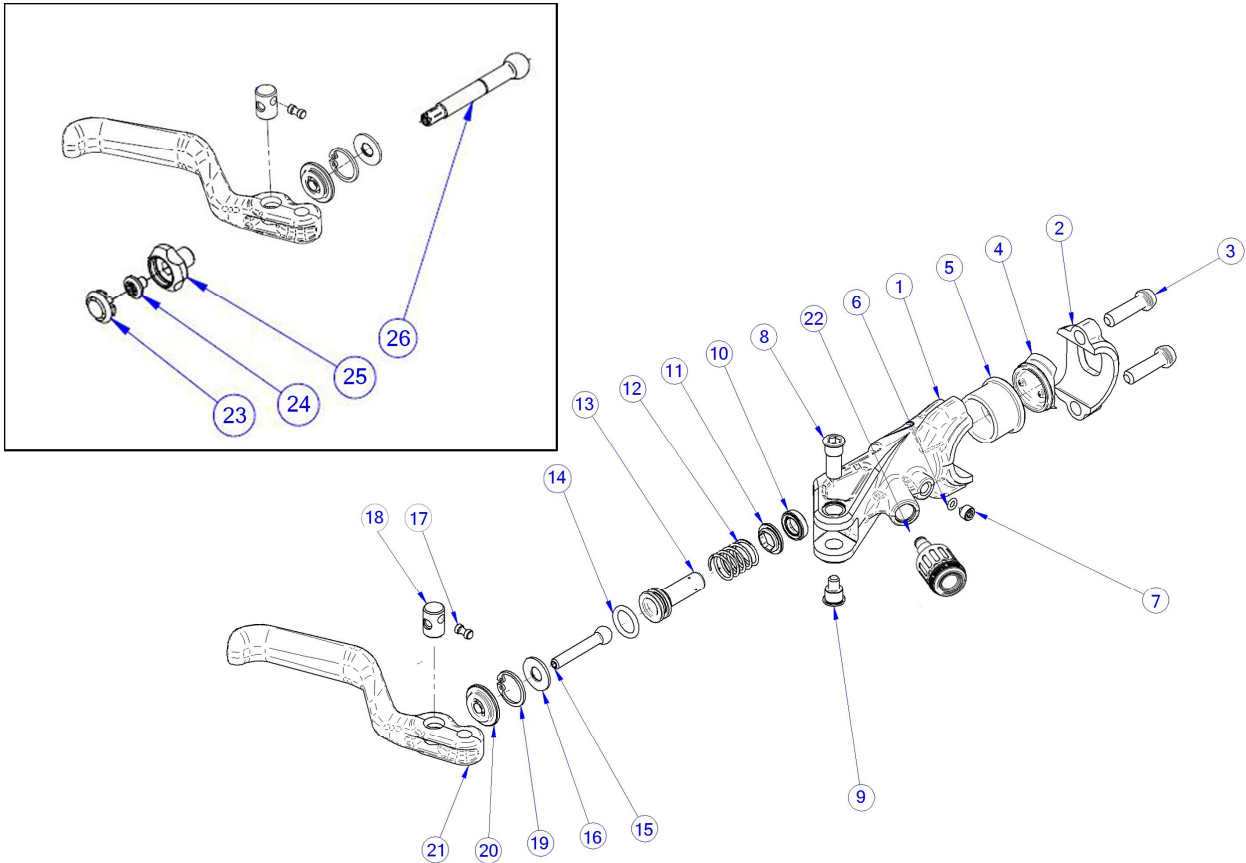

# Rx (Black / Nero) - Rx MASTER CYLINDER - POMPA Rx – MY2010/2011

Description Descrizione	Position Posizione	Code Codice
(Left) Rx Complete master cylinder Pompa completa Rx (Sinistra)	All the parts (Except 7-22-23-24-25-26)	FD53022-00
(Right) Rx Complete master cylinder Pompa completa Rx (Destra)	All the parts (Except 7-22-23-24-25-26)	FD53023-00
Rx Complete master cylinder body Corpo pompa completa Rx	1-4-5-6-7	FD40135-20
Brake lever Kit Kit Leva freno	8-9-21	FD40136-20
Lever adjustment kit Kit regolazione leva	15-16-17-18-20	FD40130-20
Reach adjustment kit (Red anodized) Kit pomello regolazione leva (Anodizzato rosso)	23-24-25-26	FD40152-20
FCS Kit (Red anodized) Kit FCS (Anodizzato rosso)	22	FD10050-20
Piston kit Kit pistone	10-11-12-13-14-19-(grease/grasso)	FD40131-20
Screw reservoir kit Kit vite serbatoio	6-7	FD40132-20
(Left) Master cylinder clamp and screws Collarino pompa con viti (Sinistro)	2-3(2 Pcs.)	FD40137-20
(Right) Master cylinder clamp and screws Collarino pompa con viti (Destro)	2-3(2 Pcs.)	FD40138-20
X0 Left Master cylinder clamp and screws (Black) Collarino pompa X0 sinistro con viti (Nero)	----	FD40160-20
X0 Right master cylinder clamp and screws (Black) Collarino pompa X0 destro con viti (Nero)	----	FD40161-20
X0 Left Master cylinder clamp and screws (White) Collarino pompa X0 sinistro con viti (Bianco)	----	FD40162-20
X0 Right master cylinder clamp and screws (White) Collarino pompa X0 destro con viti (Bianco)	----	FD40163-20