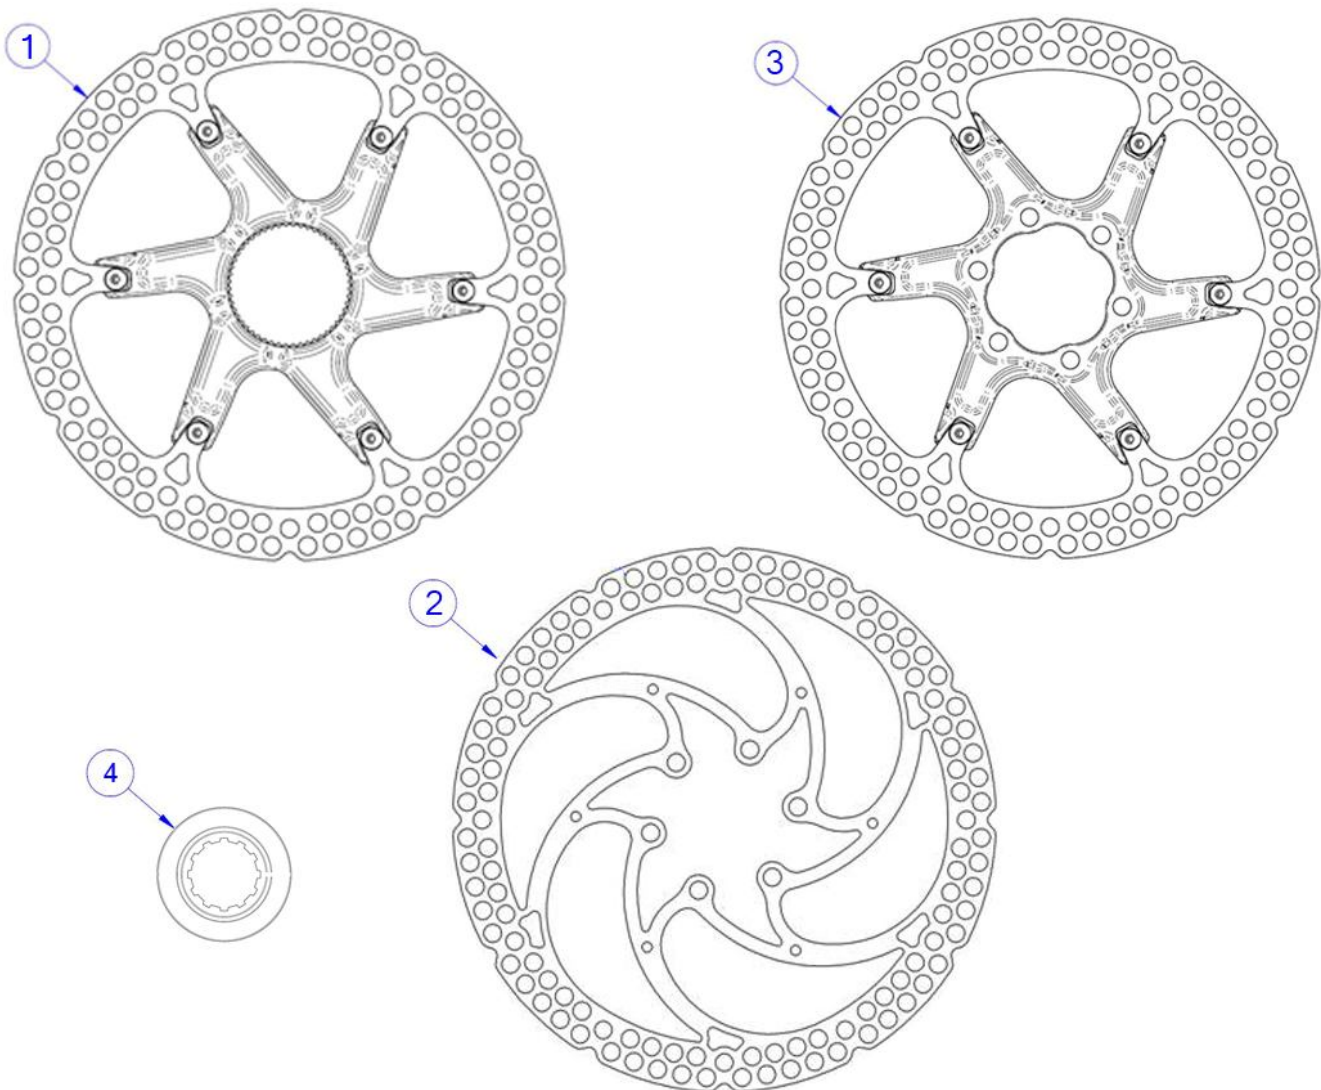

Rx/Mega/TheOne/R1 - DISCS – DISCHI - MY2010/2011

Description Descrizione	Position Posizione	Code Codice
Disc Ø160mm - 6 bolt (Solid) Disco Ø160mm - 6 Fori (Monolitico)	2	FD50696-00
Disc Ø180mm - 6 bolt (Solid) Disco Ø180mm - 6 Fori (Monolitico)	2	FD50697-00
Disc Ø203mm - 6 bolt (Solid) Disco Ø203mm - 6 Fori (Monolitico)	2	FD54001-00
Disc Ø160mm - 6 bolt (Red Al.carrier) Disco Ø160mm - 6 Fori (2pezzi int.rosso)	3	FD54010-00
Disc Ø180mm - 6 bolt (Red Al.carrier) Disco Ø180mm - 6 Fori (2pezzi int.rosso)	3	FD54011-00
Disc Ø160mm – Center Lock (Red Al.carrier) Disco Ø160mm – Center Lock (2pezzi int.rosso)	1	FD54012-00
Disc Ø180mm – Center Lock (Red Al.carrier) Disco Ø180mm – Center Lock (2pezzi int.rosso)	1	FD54013-00
Disc screws kit (6 pcs.) Kit viti disco (6 pz.)	--	FD40001-50
(Titanium) Disc screws kit (6 pcs.) Kit viti disco in titanio (6 pz.)	--	FD40002-50
Center Lock Ring Ghiera fissaggio Center Lock	4	FD-G028-00