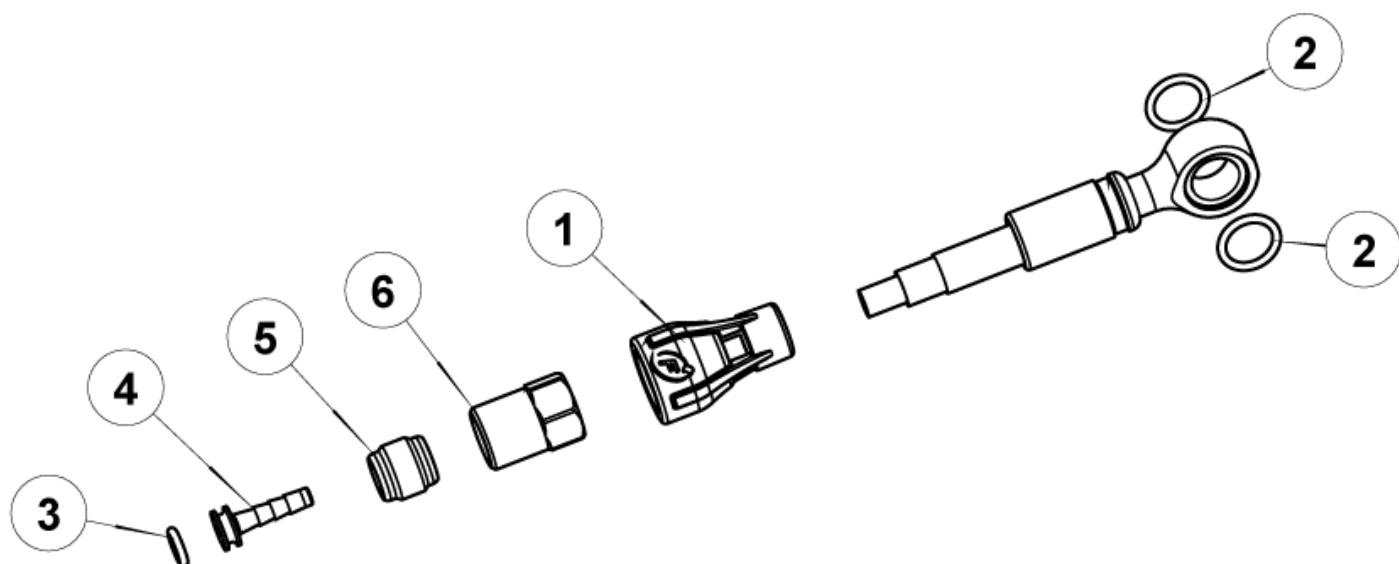

RR1 FRONT HYDRAULIC HOSE – TUBO IDRAULICO ANTERIORE

SPARE PARTS PRICE LIST (Distributor) – VALID as of September 1 2012
LISTINO PREZZI RICAMBI (Distributori) – EMESSO il 1 Settembre 2012

Description Descrizione	Position Posizione	Code Codice
Hose joint kit Kit raccordi tubo	3-4-5-6	FD40018-40
200 cm Complete hydraulic hose (White) Tubo olio 200 cm completo (Bianco)	All the parts	FD50223-00
Hose cover kit (50 pcs) Gommino copritubo (50 pcs)	1 (50 Pcs.)	FD40020-40
Compression fitting kit (50 pcs) Kit biconico (50pz)	5 (50 pz)	FD40013-40
Nut kit (50 pcs) Kit bussola di serraggio (50 pz)	6 (50 pz)	FD40103-40
Pin kit (50 pcs) Kit spina (50 pz)	4 (50 pcs)	FD40015-40
O-ring 6x1 kit (100 pcs) Kit o-ring 6x1 (100 pz)	2 (100 pcs)	FD40016-40
O-ring 3x1 kit (50 pcs) Kit o-ring 3x1 (50 pz)	3 (50 pcs)	FD40017-40