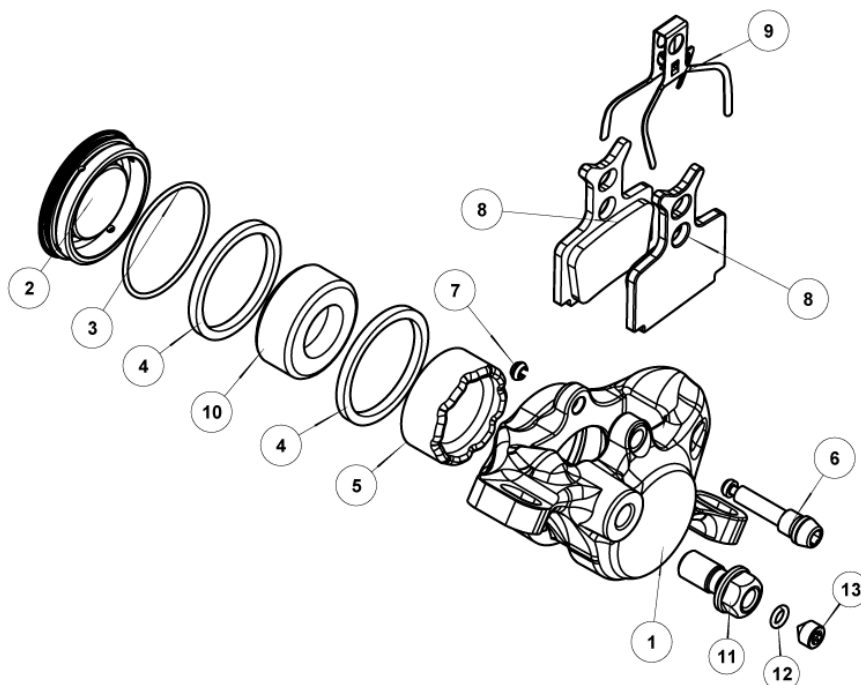

RR1 - RR1 CALIPER – PINZA RR1 MY2013

SPARE PARTS PRICE LIST (Distributor) – VALID as of September 1 2012
LISTINO PREZZI RICAMBI (Distributori) – EMESSO il 1 Settembre 2012

Description Descrizione	Position Posizione	Code Codice
RR1 complete "white" caliper Pinza completa RR1 bianca	All the parts (Exc. 11-12-13)	FD52274-00
RR1 complete "black" caliper Pinza completa RR1 nera	All the parts (Exc. 11-12-13)	FD52286-00
Screws kit Kit viti	6-7-11-13	FD40165-10
Pistons kit Kit pistoni	5-10 (grease/grasso)	FD40167-10
O-Ring Kit Kit O-Ring	3-4-4-12	FD40110-10
Semi-metallic brake pads kit (BOX) Kit pastiglie semi-metalliche (CONFEZ.)	8-8-9	FD40173-10
Ergal/Semi-metallic brake pads kit (BOX) Kit pastiglie semi-metalliche/ergal (CONFEZ.)	8-8-9	FD40177-10