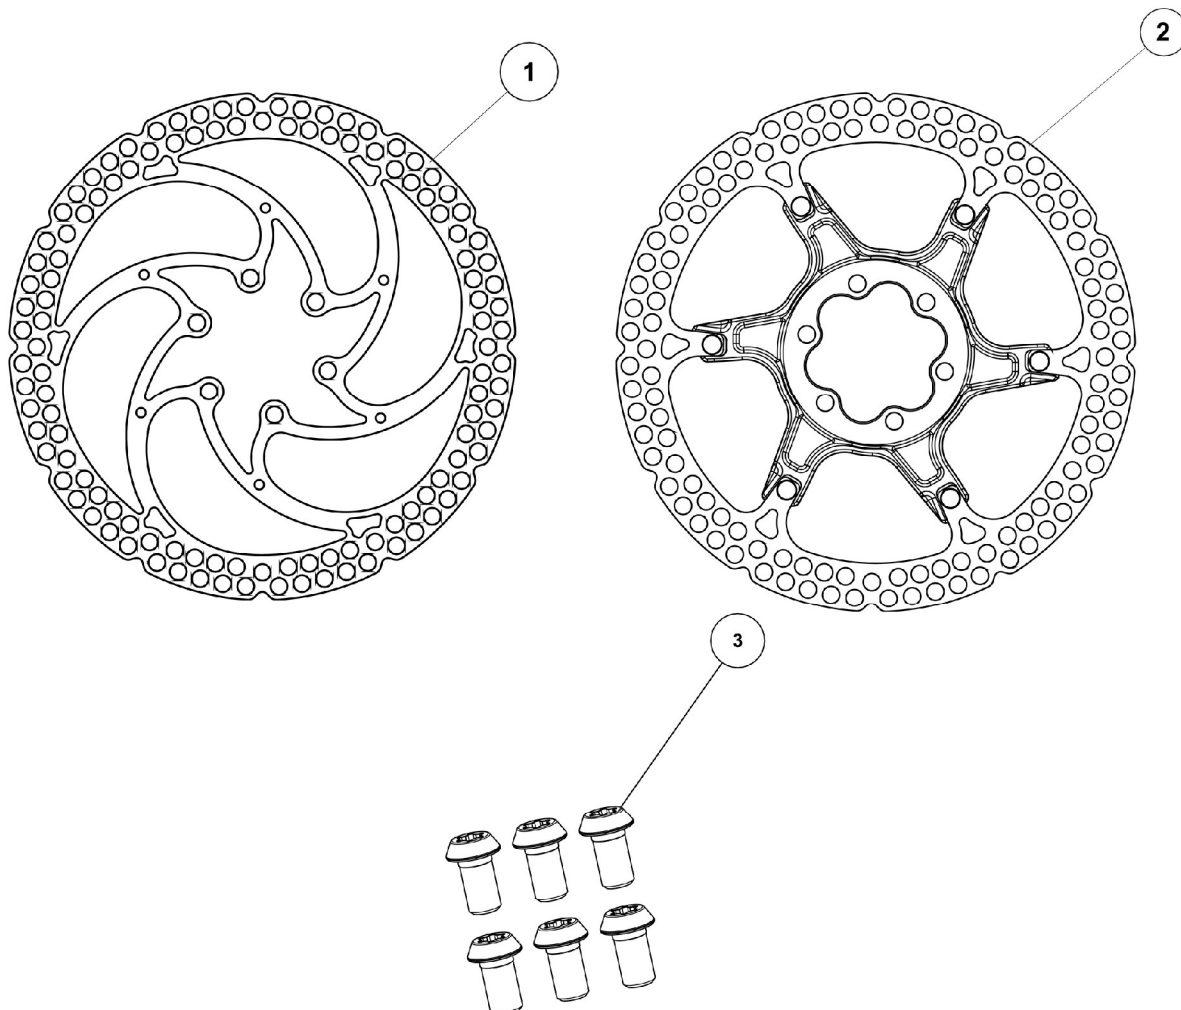

RR1 - DISCS – DISCHI - MY2013

SPARE PARTS PRICE LIST (Distributor) – VALID as of September 1 2012
LISTINO PREZZI RICAMBI (Distributori) – EMESSO il 1 Settembre 2012

Description Descrizione	Position Posizione	Code Codice
Disc Ø160mm - 6 bolt (Solid) Disco Ø160mm - 6 Fori (Monolitico)	1-3	FD781601PS
Disc Ø140mm - 6 bolt (Black Al.carrier) Disco Ø140mm - 6 Fori (2pezzi int.nero)	2-3	FD781402SB
Disc Ø160mm - 6 bolt (Black Al.carrier) Disco Ø160mm - 6 Fori (2pezzi int.nero)	2-3	FD781602SB
Disc screws kit (6 pcs.) Kit viti disco (6 pz.)	3	FD40001-50
(Titanium) Disc screws kit (6 pcs.) Kit viti disco in titanio (6 pz.)	3	FD40002-50