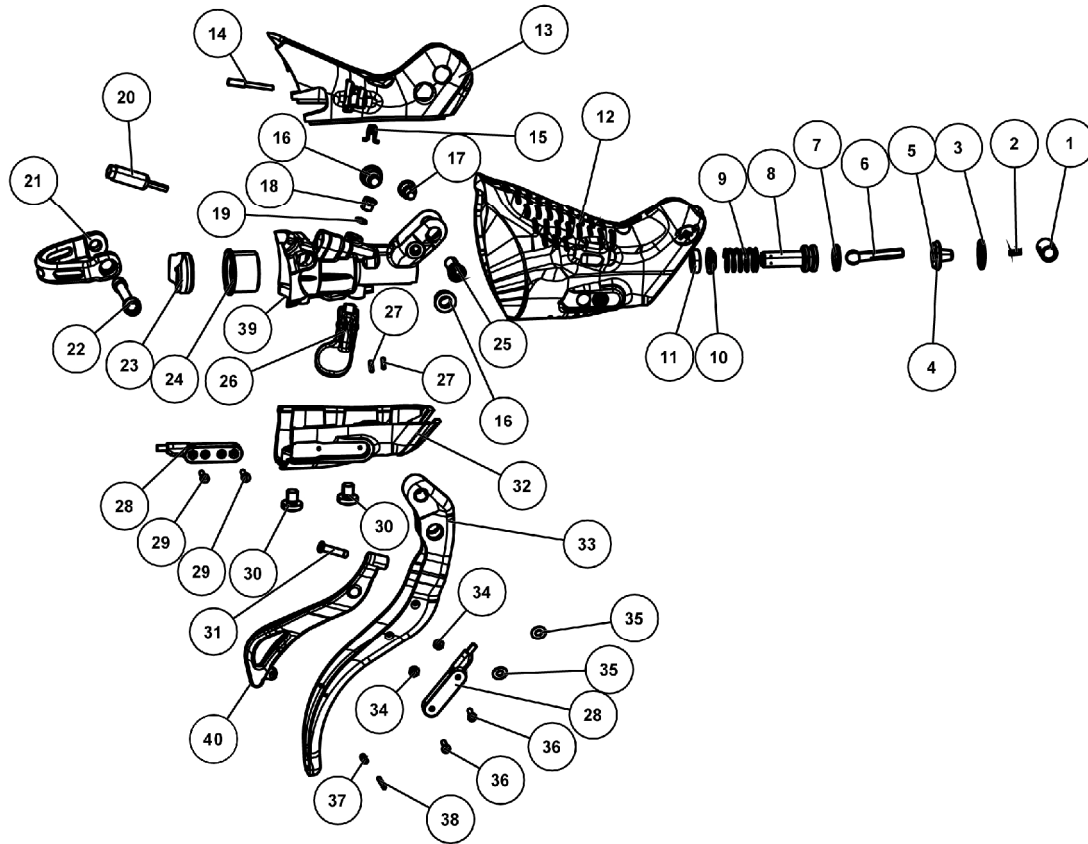

RR1 – RR1 MASTER CYLINDER – POMPA RR1 - MY2013

SPARE PARTS PRICE LIST (Distributor) – VALID as of September 1 2012
 LISTINO PREZZI RICAMBI (Distributori) – EMESSO il 1 Settembre 2012

Description Descrizione	Position Posizione	Code Codice
RR1 Complete right master cylinder Pompa completa RR1 destra	All the parts (Exc. 12)	FD53610-00
RR1 Complete left master cylinder Pompa completa RR1 sinistra	All the parts (Exc. 12)	FD53609-00
RR1 Complete master cylinder right body Corpo pompa completa RR1 destro	39-23-24	FD40224-20
RR1 Complete master cylinder left body Corpo pompa completa RR1 sinistro	39-23-24	FD40225-20
Master cylinder right shell kit Kit guscio protettivo pompa destra	13-32-30-30-16-16-26-27-27-14-15	FD40226-20
Master cylinder left shell kit Kit guscio protettivo pompa sinistra	13-32-30-30-16-16-26-27-27-14-15	FD40227-20
Master cylinder black rubber covers kit Kit Gomme di protezione pompa "nere"	12-12	FD40228-20
Master cylinder white rubber covers kit Kit Gomme di protezione pompa "bianche"	12-12	FD40229-20
Right Brake lever Kit (Aluminum) Kit Leva freno destra (Alluminio)	33-37-38-31-40	FD40230-20
Left Brake lever Kit (Aluminum) Kit Leva freno sinistra (Alluminio)	33-37-38-31-40	FD40231-20
Lever adjustment kit Kit regolazione leva	6-5-4-3-2-1	FD40232-20
Piston kit Kit pistone	11-10-9-8-7-3-(grease/grasso)	FD40116-20
Screw reservoir kit Kit vite serbatoio	18-19	FD40049-20
Master cylinder clamp and screw Collarino pompa con vite	21-22	FD40233-20
Right switch kit Kit switch destro	20-28-28-34-34-35-35-36-36-29-29	FD40234-20
Left switch kit Kit switch sinistro	20-28-28-34-34-35-35-36-36-29-29	FD40235-20