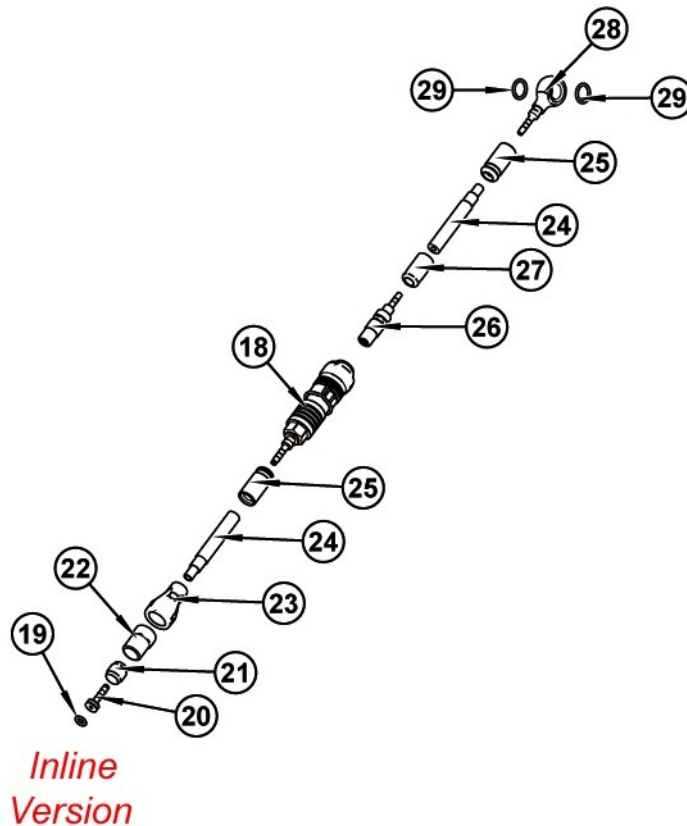

RR1 REAR HYDRAULIC HOSE – TUBO IDRAULICO POSTERIORE

SPARE PARTS PRICE LIST (Distributor) – VALID as of September 1 2012
 LISTINO PREZZI RICAMBI (Distributori) – EMESSO il 1 Settembre 2012

Description Descrizione	Position Posizione	Code Codice
SpeedLock Valve "Inline version" (Black) with 20 cm of tube on M/C side Valvola SpeedLock "Versione Inlinea" (Nera) con 20 cm di tubo sul lato pompa	18-19-20-21-22-23-24-25	FD10118-20
112 cm Complete hydraulic SpeedLock "Inline version" white hose Tubo olio 112 cm completo SpeedLock "Versione Inlinea" bianco	24-25-26-27-28-29-29	FD50224-00
114 cm Complete hydraulic SpeedLock "Inline version" white hose Tubo olio 114 cm completo SpeedLock "Versione Inlinea" bianco	24-25-26-27-28-29-29	FD50225-00
116 cm Complete hydraulic SpeedLock "Inline version" white hose Tubo olio 116 cm completo SpeedLock "Versione Inlinea" bianco	24-25-26-27-28-29-29	FD50226-00
118 cm Complete hydraulic SpeedLock "Inline version" white hose Tubo olio 118 cm completo SpeedLock "Versione Inlinea" bianco	24-25-26-27-28-29-29	FD50227-00
120 cm Complete hydraulic SpeedLock "Inline version" white hose Tubo olio 120 cm completo SpeedLock "Versione Inlinea" bianco	24-25-26-27-28-29-29	FD50228-00
123 cm Complete hydraulic SpeedLock "Inline version" white hose Tubo olio 123 cm completo SpeedLock "Versione Inlinea" bianco	24-25-26-27-28-29-29	FD50229-00
127 cm Complete hydraulic SpeedLock "Inline version" white hose Tubo olio 127 cm completo SpeedLock "Versione Inlinea" bianco	24-25-26-27-28-29-29	FD50230-00