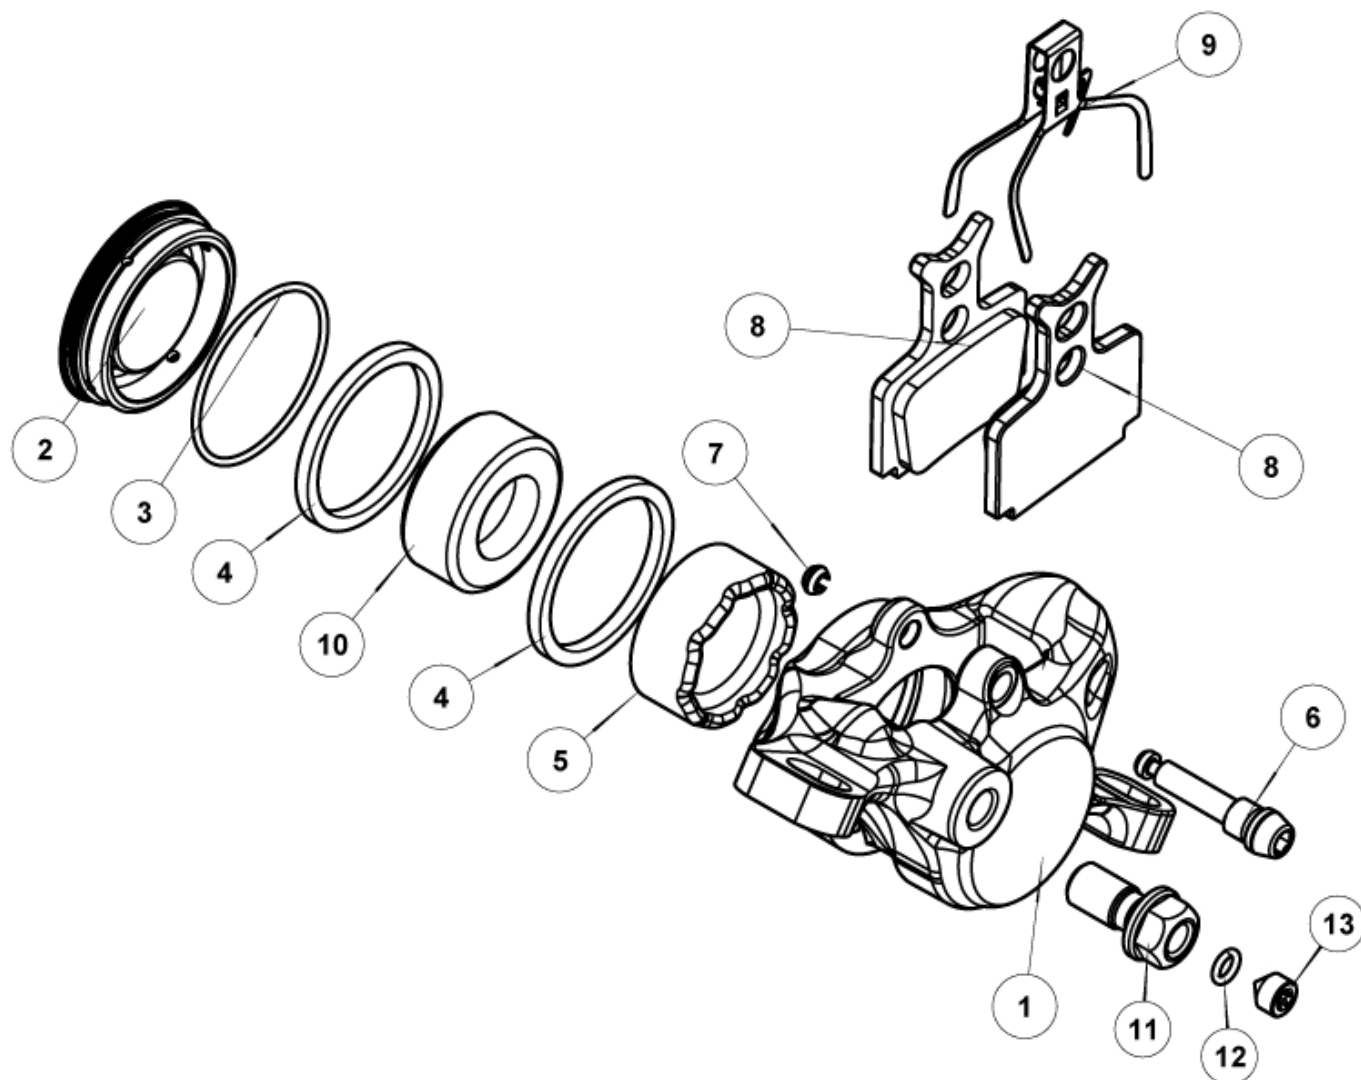

R1Racing - R1Racing CALIPER – PINZA R1Racing MY2012

Description Descrizione	Position Posizione	Code Codice
R1R complete caliper Pinza completa R1R	All the parts (Exc. 11-12-13)	FD52083-00
Screws kit Kit viti	6-7-11-13	FD40165-10
Piston kit Kit pistoni	5-10 (grease/grasso)	FD40167-10
ORing Kit Kit OR	3-4-4-12	FD40110-10
Sintered brake pads kit "Mega/The one/R1/Rx" (BOX) Kit pastiglie sinterizzate "Mega/The one/R1/Rx" (CONFEZ.)	8-8-9	FD40103-10
Organic brake pads kit "Mega/The one/R1/Rx" (BOX) Kit pastiglie organiche "Mega/The one/R1/Rx" (CONFEZ.)	8-8-9	FD40105-10
Ergal/Organic brake pads kit "Mega/The one/R1/Rx" (BOX) Kit pastiglie organiche/ergal "Mega/The one/R1/Rx" (CONFEZ.)	8-8-9	FD40107-10
Comfort brake pads kit "Mega/The one/R1/Rx" (BOX) Kit pastiglie comfort "Mega/The one/R1/Rx" (CONFEZ.)	8-8-9	FD40135-10