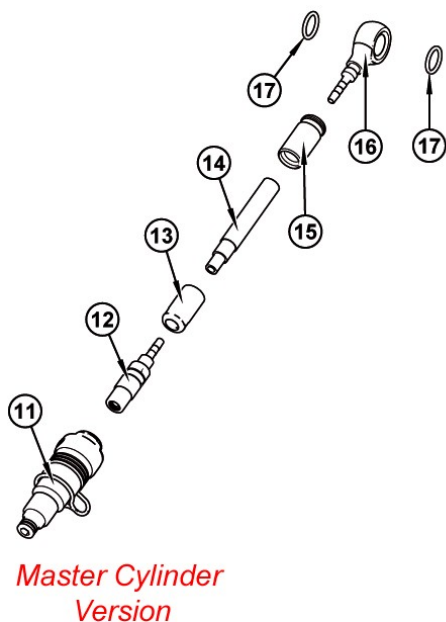

Speed Lock HYDRAULIC HOSE – TUBO IDRAULICO Speed Lock

Description Descrizione	Position Posizione	Code Codice
SpeedLock Valve "M/C version" (Red) Valvola SpeedLock "Versione Pompa" (Rossa)	11	FD10100-20
SpeedLock Valve "Caliper version" (Red) Valvola SpeedLock "Versione Pinza" (Rossa)	1	FD10101-20
SpeedLock Valve "Inline version" (Red) with 20 cm of tube on M/C side Valvola SpeedLock "Versione Inlinea" (Rossa) con 20 cm di tubo sul lato pompa	18-19-20-21-22-23-24-25	FD10102-20
SpeedLock Valve "M/C version" (Black) Valvola SpeedLock "Versione Pompa" (Nera)	11	FD10103-20
SpeedLock Valve "Caliper version" (Black) Valvola SpeedLock "Versione Pinza" (Nera)	1	FD10104-20
SpeedLock Valve "Inline version" (Black) with 20 cm of tube on M/C side Valvola SpeedLock "Versione Inlinea" (Nera) con 20 cm di tubo sul lato pompa	18-19-20-21-22-23-24-25	FD10105-20
SpeedLock Valve "M/C version" (Gold) Valvola SpeedLock "Versione Pompa" (Oro)	11	FD10106-20
SpeedLock Valve "Caliper version" (Gold) Valvola SpeedLock "Versione Pinza" (Oro)	1	FD10107-20
SpeedLock Valve "Inline version" (Gold) with 20 cm of tube on M/C side Valvola SpeedLock "Versione Inlinea" (Oro) con 20 cm di tubo sul lato pompa	18-19-20-21-22-23-24-25	FD10108-20
75 cm Complete hydraulic SpeedLock "M/C version" hose Tubo olio 75 cm completo SpeedLock "Versione Pompa"	12-13-14-15-16-17-17	FD50190-00
85 cm Complete hydraulic SpeedLock "M/C version" hose Tubo olio 85 cm completo SpeedLock "Versione Pompa"	12-13-14-15-16-17-17	FD50193-00
95 cm Complete hydraulic SpeedLock "M/C version" hose Tubo olio 95 cm completo SpeedLock "Versione Pompa"	12-13-14-15-16-17-17	FD50194-00
130 cm Complete hydraulic SpeedLock "M/C version" hose Tubo olio 130 cm completo SpeedLock "Versione Pompa"	12-13-14-15-16-17-17	FD50195-00
140 cm Complete hydraulic SpeedLock "M/C version" hose Tubo olio 140 cm completo SpeedLock "Versione Pompa"	12-13-14-15-16-17-17	FD50196-00
150 cm Complete hydraulic SpeedLock "M/C version" hose Tubo olio 150 cm completo SpeedLock "Versione Pompa"	12-13-14-15-16-17-17	FD50197-00
160 cm Complete hydraulic SpeedLock "M/C version" hose Tubo olio 160 cm completo SpeedLock "Versione Pompa"	12-13-14-15-16-17-17	FD50198-00
170 cm Complete hydraulic SpeedLock "M/C version" hose Tubo olio 170 cm completo SpeedLock "Versione Pompa"	12-13-14-15-16-17-17	FD50199-00
200 cm Complete hydraulic SpeedLock "Caliper version" hose Tubo olio 200 cm completo SpeedLock "Versione Pinza"	2-2-3-4-5-6-7-8-9-10	FD50191-00
70 cm Complete hydraulic SpeedLock "Inline version" hose Tubo olio 70 cm completo SpeedLock "Versione Inlinea"	24-25-26-27-28-29-29	FD50192-00
120 cm Complete hydraulic SpeedLock "Inline version" hose Tubo olio 120 cm completo SpeedLock "Versione Inlinea"	24-25-26-27-28-29-29	FD50200-00
140 cm Complete hydraulic SpeedLock "Inline version" hose Tubo olio 140 cm completo SpeedLock "Versione Inlinea"	24-25-26-27-28-29-29	FD50201-00
160 cm Complete hydraulic SpeedLock "Inline version" hose Tubo olio 160 cm completo SpeedLock "Versione Inlinea"	24-25-26-27-28-29-29	FD50202-00