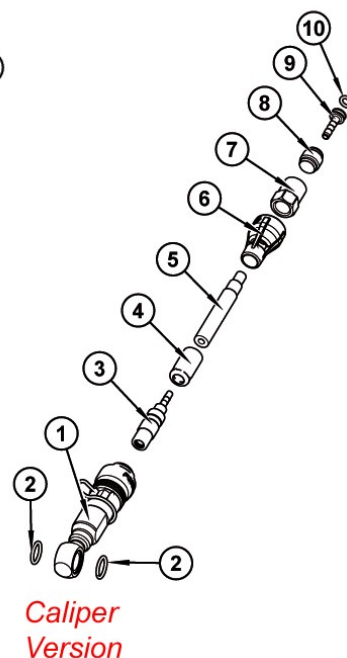

Speed Lock HYDRAULIC HOSE – TUBO IDRAULICO Speed Lock

Description Descrizione	Position Posizione	Code Codice
SpeedLock Valve "M/C version" (Red) Valvola SpeedLock "Versione Pompa" (Rossa)	11	FD10100-20
SpeedLock Valve "Caliper version" (Red) Valvola SpeedLock "Versione Pinza" (Rossa)	1	FD10101-20
SpeedLock Valve "Inline version" (Red) with 20 cm of tube on M/C side Valvola SpeedLock "Versione Inlinea" (Rossa) con 20 cm di tubo sul lato pompa	18-19-20-21-22-23-24-25	FD10102-20
SpeedLock Valve "M/C version" (Black) Valvola SpeedLock "Versione Pompa" (Nera)	11	FD10103-20
SpeedLock Valve "Caliper version" (Black) Valvola SpeedLock "Versione Pinza" (Nera)	1	FD10104-20
SpeedLock Valve "Inline version" (Black) with 20 cm of tube on M/C side Valvola SpeedLock "Versione Inlinea" (Nera) con 20 cm di tubo sul lato pompa	18-19-20-21-22-23-24-25	FD10105-20
SpeedLock Valve "M/C version" (Gold) Valvola SpeedLock "Versione Pompa" (Oro)	11	FD10106-20
SpeedLock Valve "Caliper version" (Gold) Valvola SpeedLock "Versione Pinza" (Oro)	1	FD10107-20
SpeedLock Valve "Inline version" (Gold) with 20 cm of tube on M/C side Valvola SpeedLock "Versione Inlinea" (Oro) con 20 cm di tubo sul lato pompa	18-19-20-21-22-23-24-25	FD10108-20
75 cm Complete hydraulic SpeedLock "M/C version" hose Tubo olio 75 cm completo SpeedLock "Versione Pompa"	12-13-14-15-16-17-17	FD50190-00
85 cm Complete hydraulic SpeedLock "M/C version" hose Tubo olio 85 cm completo SpeedLock "Versione Pompa"	12-13-14-15-16-17-17	FD50193-00
95 cm Complete hydraulic SpeedLock "M/C version" hose Tubo olio 95 cm completo SpeedLock "Versione Pompa"	12-13-14-15-16-17-17	FD50194-00
130 cm Complete hydraulic SpeedLock "M/C version" hose Tubo olio 130 cm completo SpeedLock "Versione Pompa"	12-13-14-15-16-17-17	FD50195-00
140 cm Complete hydraulic SpeedLock "M/C version" hose Tubo olio 140 cm completo SpeedLock "Versione Pompa"	12-13-14-15-16-17-17	FD50196-00
150 cm Complete hydraulic SpeedLock "M/C version" hose Tubo olio 150 cm completo SpeedLock "Versione Pompa"	12-13-14-15-16-17-17	FD50197-00
160 cm Complete hydraulic SpeedLock "M/C version" hose Tubo olio 160 cm completo SpeedLock "Versione Pompa"	12-13-14-15-16-17-17	FD50198-00
170 cm Complete hydraulic SpeedLock "M/C version" hose Tubo olio 170 cm completo SpeedLock "Versione Pompa"	12-13-14-15-16-17-17	FD50199-00
200 cm Complete hydraulic SpeedLock "Caliper version" hose Tubo olio 200 cm completo SpeedLock "Versione Pinza"	2-2-3-4-5-6-7-8-9-10	FD50191-00
70 cm Complete hydraulic SpeedLock "Inline version" hose Tubo olio 70 cm completo SpeedLock "Versione Inlinea"	24-25-26-27-28-29-29	FD50192-00
120 cm Complete hydraulic SpeedLock "Inline version" hose Tubo olio 120 cm completo SpeedLock "Versione Inlinea"	24-25-26-27-28-29-29	FD50200-00
140 cm Complete hydraulic SpeedLock "Inline version" hose Tubo olio 140 cm completo SpeedLock "Versione Inlinea"	24-25-26-27-28-29-29	FD50201-00
160 cm Complete hydraulic SpeedLock "Inline version" hose Tubo olio 160 cm completo SpeedLock "Versione Inlinea"	24-25-26-27-28-29-29	FD50202-00