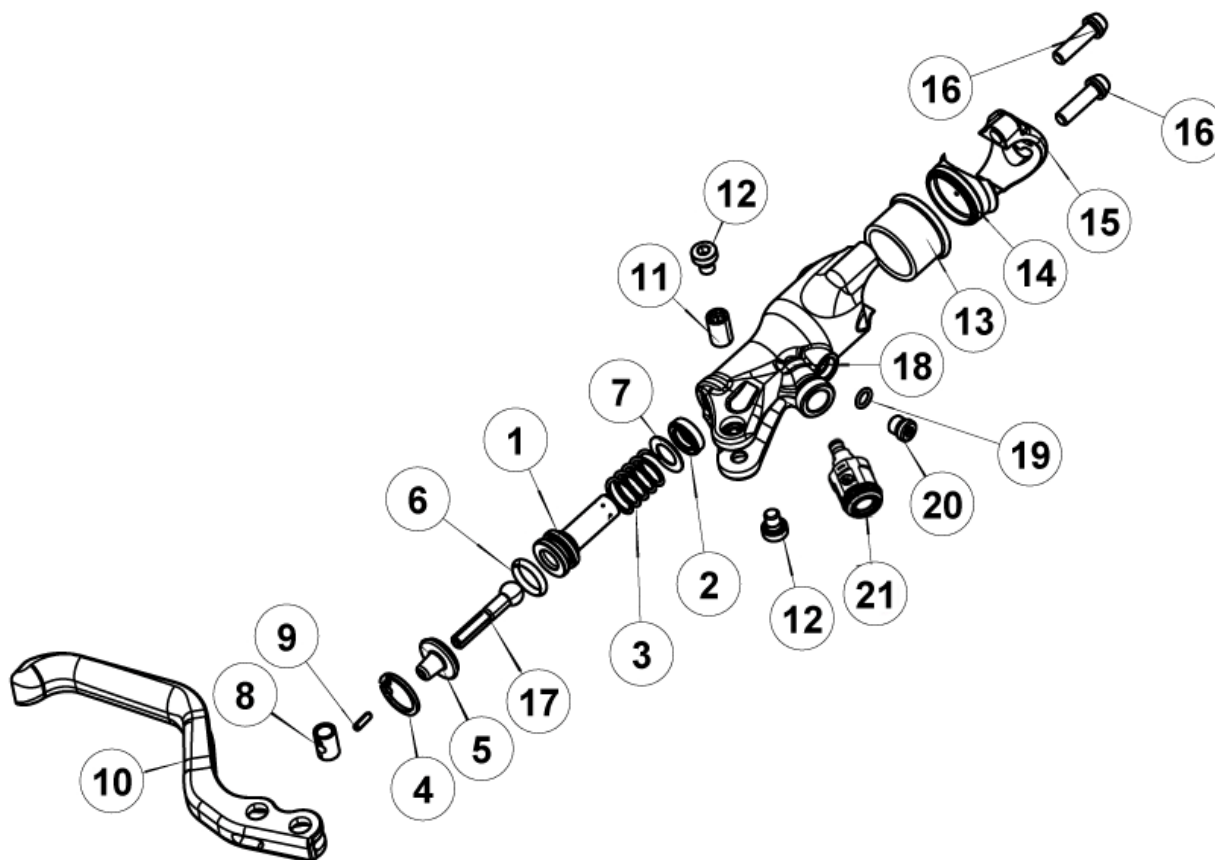

R1Racing – R1Racing MASTER CYLINDER – POMPA R1Racing - MY2012

Description Descrizione	Position Posizione	Code Codice
R1R Complete master cylinder Pompa completa R1R	All the parts (Exc. 21)	FD53278-00
R1R Complete master cylinder body Corpo pompa completa R1R	13-14-18	FD40189-20
Brake lever Kit (Carbon) Kit Leva freno (Carbonio)	10-11-12-12	FD40190-20
Lever adjustment kit Kit regolazione leva	5-8-9-17	FD40191-20
FCS Kit (Red anodized) Kit FCS (Anodizzato rosso)	21	FD10055-20
Piston kit Kit pistone	1-2-3-4-6-7(grease/grasso)	FD40116-20
Screw reservoir kit Kit vite serbatoio	19-20	FD40049-20
(Black) Master cylinder clamp and screws Collarino pompa con viti (Nero)	15-16-16	FD40192-20
X0 Left Master cylinder clamp and screws Collarino pompa X0 sinistro con viti	----	FD40193-20
X0 Right master cylinder clamp and screws Collarino pompa X0 destro con viti	----	FD40194-20

R1Racing HYDRAULIC HOSE – TUBO IDRAULICO

Description Descrizione	Position Posizione	Code Codice
Hose joint kit Kit raccordi tubo	3-4-5-6	FD40018-40
200 cm Complete hydraulic hose (Kevlar) Tubo olio 200 cm completo (Kevlar)	All the parts	FD50178-00
Hose cover kit (50 pcs) Gommino copritubo (50 pcs)	1 (50 Pcs.)	FD40020-40
Compression fitting kit (50 pcs) Kit biconico (50pz)	6 (50 pz)	FD40013-40
Nut kit (50 pcs) Kit bussola di serraggio (50 pz)	5 (50 pz)	FD40103-40
Pin kit (50 pcs) Kit spina (50 pz)	4 (50 pcs)	FD40015-40
O-ring 6x1 kit (100 pcs) Kit o-ring 6x1 (100 pz)	2 (100 pcs)	FD40016-40
O-ring 3x1 kit (50 pcs) Kit o-ring 3x1 (50 pz)	3 (50 pcs)	FD40017-40