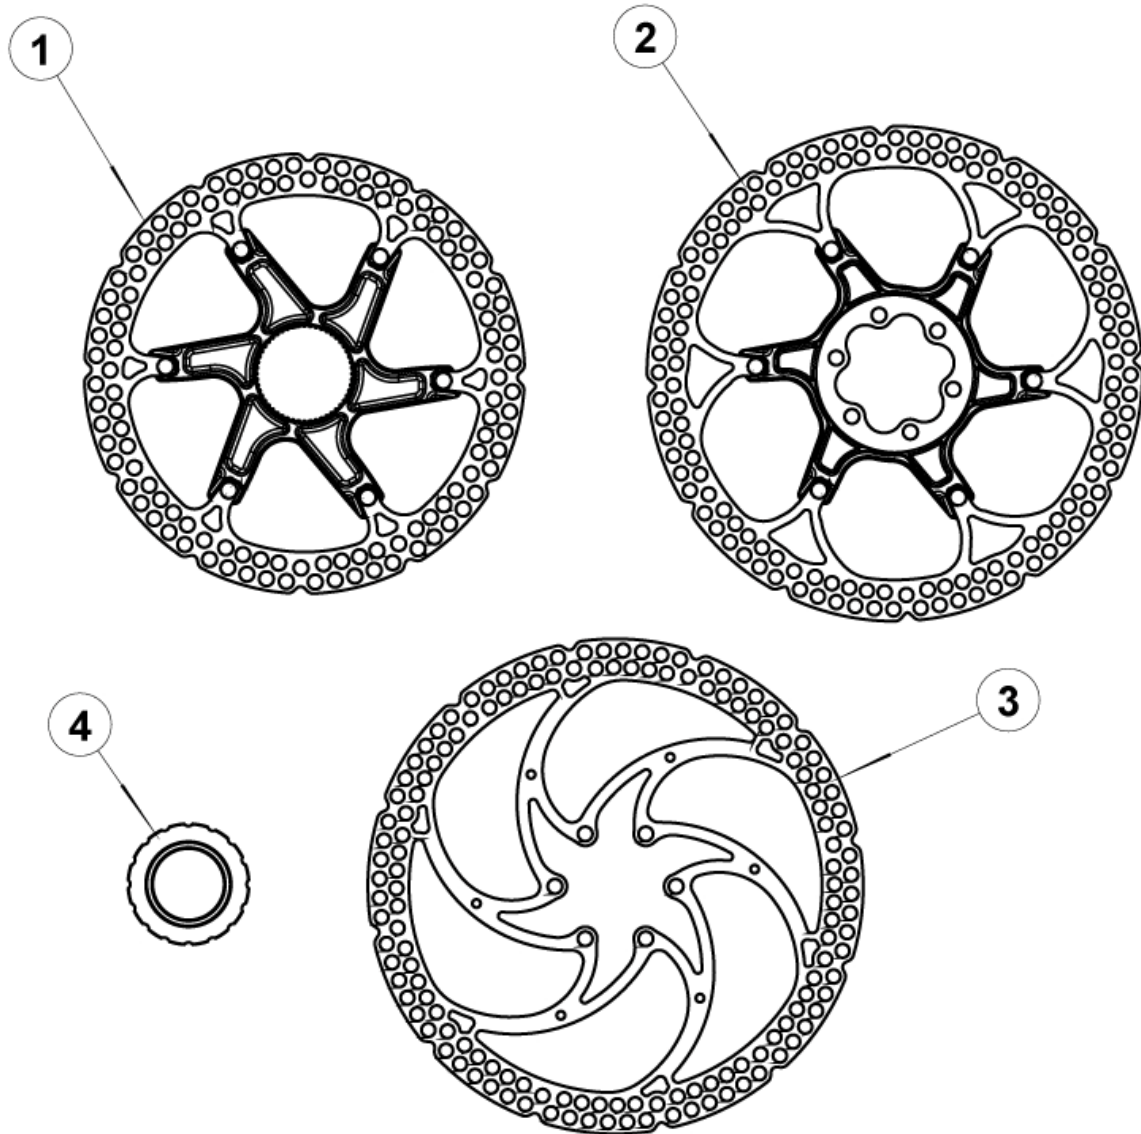

Rx/RO/TheOne/R1 - DISCS – DISCHI - MY2012

Description Descrizione	Position Posizione	Code Codice
Disc Ø160mm - 6 bolt (Solid) Disco Ø160mm - 6 Fori (Monolitico)	3	FD50696-00
Disc Ø180mm - 6 bolt (Solid) Disco Ø180mm - 6 Fori (Monolitico)	3	FD50697-00
Disc Ø203mm - 6 bolt (Solid) Disco Ø203mm - 6 Fori (Monolitico)	3	FD54001-00
Disc Ø140mm - 6 bolt (Red Al.carrier) Disco Ø140mm - 6 Fori (2pezzi int.rosso)	2	FD54034-00
Disc Ø160mm - 6 bolt (Red Al.carrier) Disco Ø160mm - 6 Fori (2pezzi int.rosso)	2	FD54018-00
Disc Ø180mm - 6 bolt (Red Al.carrier) Disco Ø180mm - 6 Fori (2pezzi int.rosso)	2	FD54019-00
Disc Ø203mm - 6 bolt (Red Al.carrier) Disco Ø203mm - 6 Fori (2pezzi int.rosso)	2	FD54035-00
Disc Ø140mm - 6 bolt (Black Al.carrier) Disco Ø140mm - 6 Fori (2pezzi int.nero)	2	FD54038-00
Disc Ø160mm - 6 bolt (Black Al.carrier) Disco Ø160mm - 6 Fori (2pezzi int.nero)	2	FD54022-00
Disc Ø180mm - 6 bolt (Black Al.carrier) Disco Ø180mm - 6 Fori (2pezzi int.nero)	2	FD54023-00
Disc Ø203mm - 6 bolt (Black Al.carrier) Disco Ø203mm - 6 Fori (2pezzi int.nero)	2	FD54039-00
Disc Ø160mm - Center Lock (Red Al.carrier) Disco Ø160mm - Center Lock (2pezzi int.rosso)	1	FD54026-00