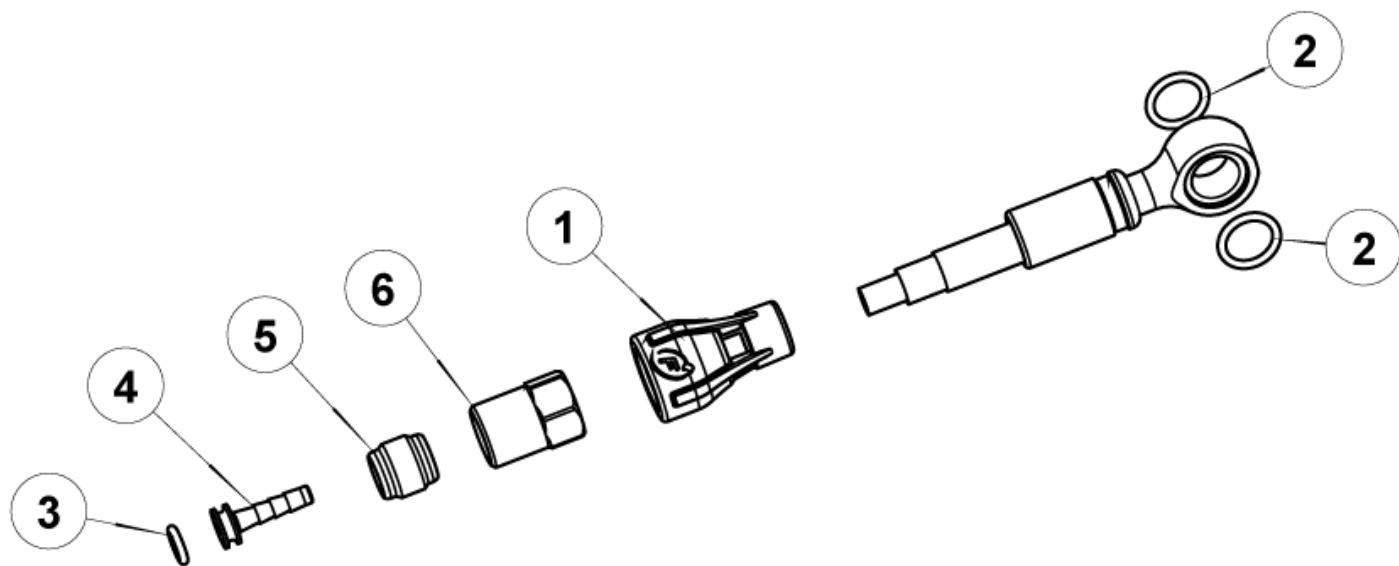

R1Racing HYDRAULIC HOSE – TUBO IDRAULICO

Description Descrizione	Position Posizione	Code Codice
Hose joint kit Kit raccordi tubo	3-4-5-6	FD40018-40
200 cm Complete hydraulic hose (Kevlar) Tubo olio 200 cm completo (Kevlar)	All the parts	FD50178-00
Hose cover kit (50 pcs) Gommino copritubo (50 pcs)	1 (50 Pcs.)	FD40020-40
Compression fitting kit (50 pcs) Kit biconico (50pz)	6 (50 pz)	FD40013-40
Nut kit (50 pcs) Kit bussola di serraggio (50 pz)	5 (50 pz)	FD40103-40
Pin kit (50 pcs) Kit spina (50 pz)	4 (50 pcs)	FD40015-40
O-ring 6x1 kit (100 pcs) Kit o-ring 6x1 (100 pz)	2 (100 pcs)	FD40016-40
O-ring 3x1 kit (50 pcs) Kit o-ring 3x1 (50 pz)	3 (50 pcs)	FD40017-40