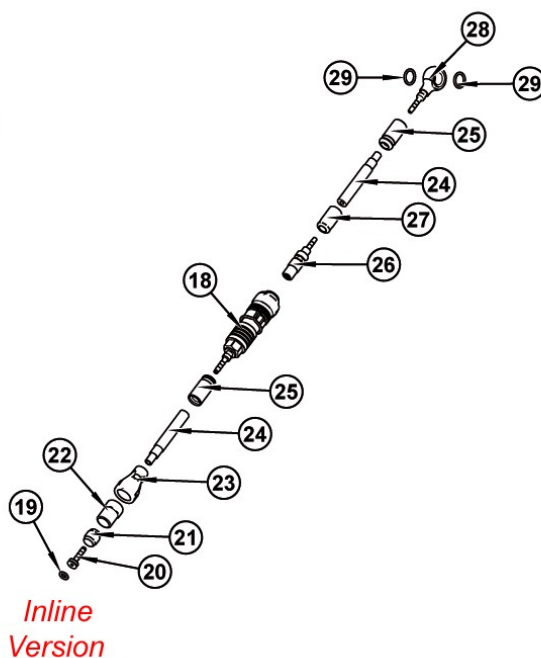

Speed Lock HYDRAULIC HOSE – TUBO IDRAULICO Speed Lock

Description Descrizione	Position Posizione	Code Codice
SpeedLock Valve "M/C version" (Red) Valvola SpeedLock "Versione Pompa" (Rossa)	11	FD10100-20
SpeedLock Valve "Caliper version" (Red) Valvola SpeedLock "Versione Pinza" (Rossa)	1	FD10101-20
SpeedLock Valve "Inline version" (Red) with 20 cm of tube on M/C side Valvola SpeedLock "Versione Inlinea" (Rossa) con 20 cm di tubo sul lato pompa	18-19-20-21-22-23-24-25	FD10102-20
SpeedLock Valve "M/C version" (Black) Valvola SpeedLock "Versione Pompa" (Nera)	11	FD10103-20
SpeedLock Valve "Caliper version" (Black) Valvola SpeedLock "Versione Pinza" (Nera)	1	FD10104-20
SpeedLock Valve "Inline version" (Black) with 20 cm of tube on M/C side Valvola SpeedLock "Versione Inlinea" (Nera) con 20 cm di tubo sul lato pompa	18-19-20-21-22-23-24-25	FD10105-20
SpeedLock Valve "M/C version" (Gold) Valvola SpeedLock "Versione Pompa" (Oro)	11	FD10106-20
SpeedLock Valve "Caliper version" (Gold) Valvola SpeedLock "Versione Pinza" (Oro)	1	FD10107-20
SpeedLock Valve "Inline version" (Gold) with 20 cm of tube on M/C side Valvola SpeedLock "Versione Inlinea" (Oro) con 20 cm di tubo sul lato pompa	18-19-20-21-22-23-24-25	FD10108-20
75 cm Complete hydraulic SpeedLock "M/C version" hose Tubo olio 75 cm completo SpeedLock "Versione Pompa"	12-13-14-15-16-17-17	FD50190-00
85 cm Complete hydraulic SpeedLock "M/C version" hose Tubo olio 85 cm completo SpeedLock "Versione Pompa"	12-13-14-15-16-17-17	FD50193-00
95 cm Complete hydraulic SpeedLock "M/C version" hose Tubo olio 95 cm completo SpeedLock "Versione Pompa"	12-13-14-15-16-17-17	FD50194-00
130 cm Complete hydraulic SpeedLock "M/C version" hose Tubo olio 130 cm completo SpeedLock "Versione Pompa"	12-13-14-15-16-17-17	FD50195-00
140 cm Complete hydraulic SpeedLock "M/C version" hose Tubo olio 140 cm completo SpeedLock "Versione Pompa"	12-13-14-15-16-17-17	FD50196-00
150 cm Complete hydraulic SpeedLock "M/C version" hose Tubo olio 150 cm completo SpeedLock "Versione Pompa"	12-13-14-15-16-17-17	FD50197-00
160 cm Complete hydraulic SpeedLock "M/C version" hose Tubo olio 160 cm completo SpeedLock "Versione Pompa"	12-13-14-15-16-17-17	FD50198-00
170 cm Complete hydraulic SpeedLock "M/C version" hose Tubo olio 170 cm completo SpeedLock "Versione Pompa"	12-13-14-15-16-17-17	FD50199-00
200 cm Complete hydraulic SpeedLock "Caliper version" hose Tubo olio 200 cm completo SpeedLock "Versione Pinza"	2-2-3-4-5-6-7-8-9-10	FD50191-00
70 cm Complete hydraulic SpeedLock "Inline version" hose Tubo olio 70 cm completo SpeedLock "Versione Inlinea"	24-25-26-27-28-29-29	FD50192-00
120 cm Complete hydraulic SpeedLock "Inline version" hose Tubo olio 120 cm completo SpeedLock "Versione Inlinea"	24-25-26-27-28-29-29	FD50200-00
140 cm Complete hydraulic SpeedLock "Inline version" hose Tubo olio 140 cm completo SpeedLock "Versione Inlinea"	24-25-26-27-28-29-29	FD50201-00
160 cm Complete hydraulic SpeedLock "Inline version" hose Tubo olio 160 cm completo SpeedLock "Versione Inlinea"	24-25-26-27-28-29-29	FD50202-00