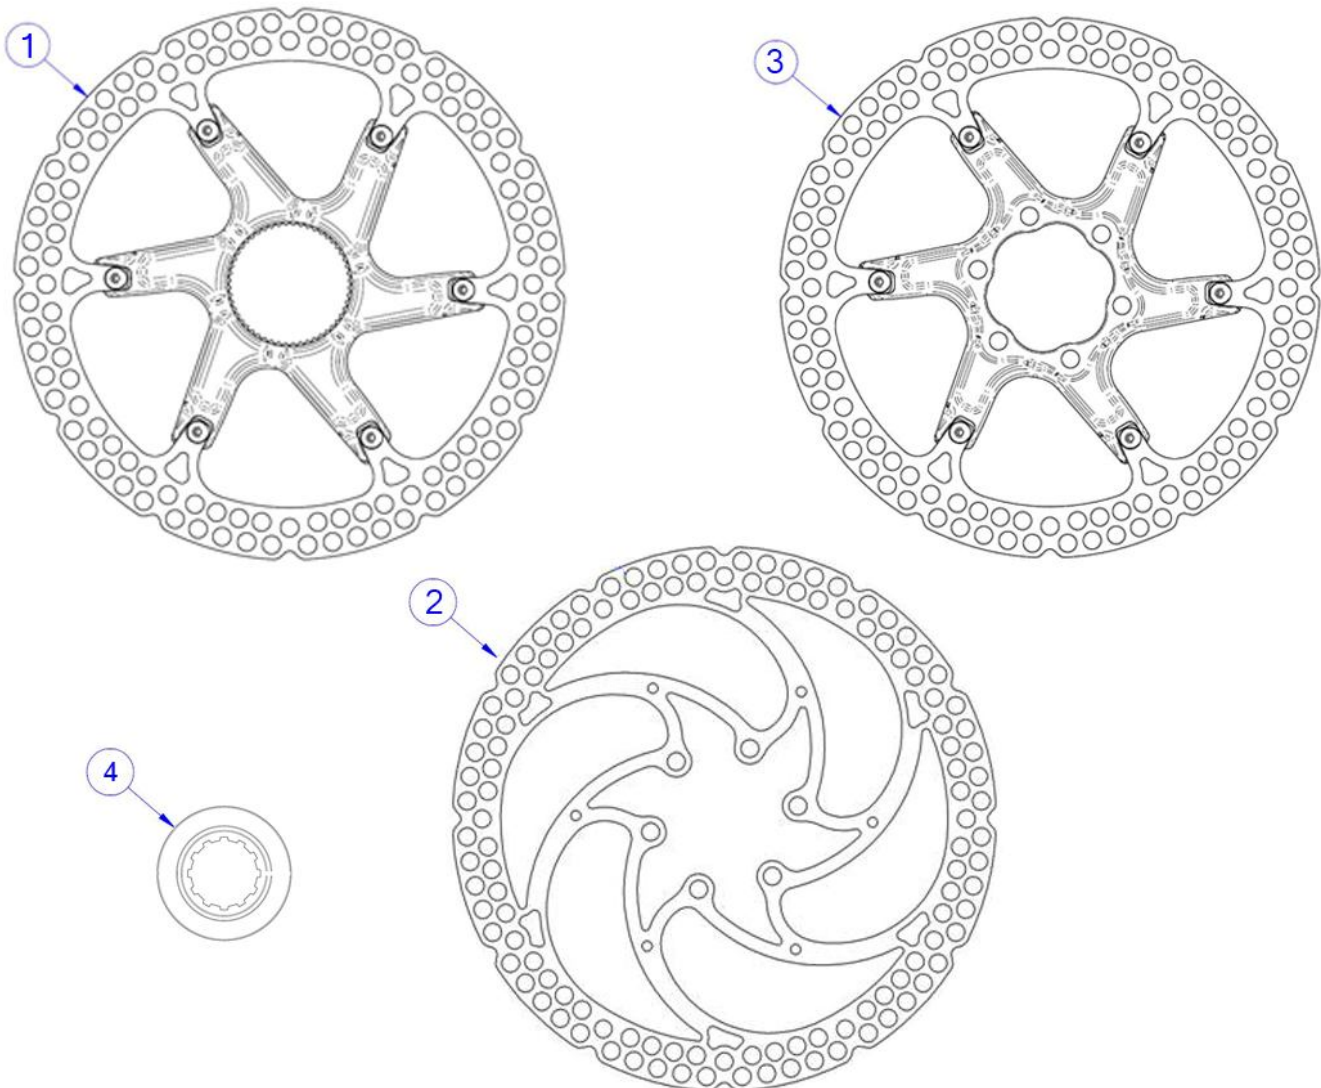

Rx/Mega/TheOne/R1 - DISCS – DISCHI - MY2010/2011

Description Descrizione	Position Posizione	Code Codice
Disc Ø160mm - 6 bolt (Solid) Disco Ø160mm - 6 Fori (Monolitico)	2	FD50696-00
Disc Ø180mm - 6 bolt (Solid) Disco Ø180mm - 6 Fori (Monolitico)	2	FD50697-00
Disc Ø203mm - 6 bolt (Solid) Disco Ø203mm - 6 Fori (Monolitico)	2	FD54001-00
Disc Ø160mm - 6 bolt (Red Al.carrier) Disco Ø160mm - 6 Fori (2pezzi int.rosso)	3	FD54010-00
Disc Ø180mm - 6 bolt (Red Al.carrier) Disco Ø180mm - 6 Fori (2pezzi int.rosso)	3	FD54011-00
Disc Ø160mm – Center Lock (Red Al.carrier) Disco Ø160mm – Center Lock (2pezzi int.rosso)	1	FD54012-00
Disc Ø180mm – Center Lock (Red Al.carrier) Disco Ø180mm – Center Lock (2pezzi int.rosso)	1	FD54013-00
Disc screws kit (6 pcs.) Kit viti disco (6 pz.)	--	FD40001-50
(Titanium) Disc screws kit (6 pcs.) Kit viti disco in titanio (6 pz.)	--	FD40002-50
Center Lock Ring Ghiera fissaggio Center Lock	4	FD-G028-00