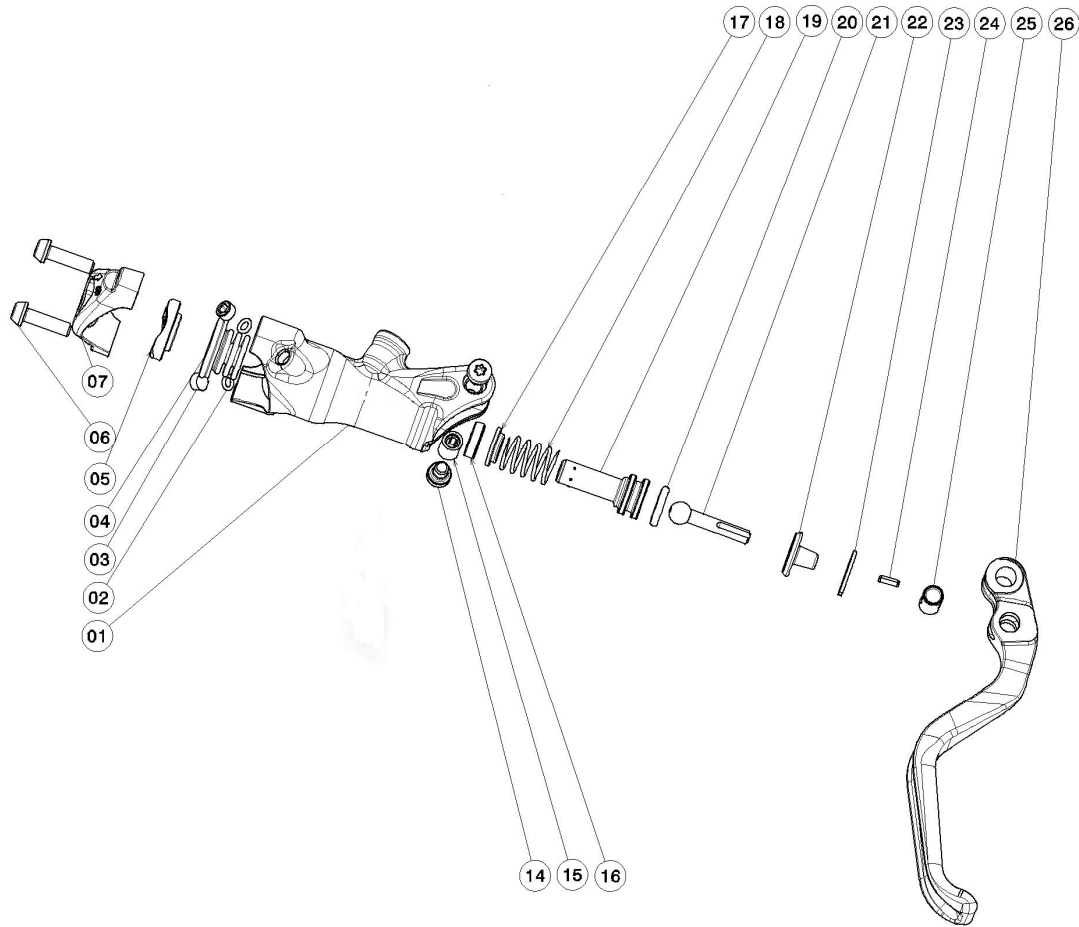

# R1 – R1 MASTER CYLINDER – POMPA R1 - MY2009/2010

Description Descrizione	Position Posizione	Code Codice
R1 Complete master cylinder Pompa completa R1	All the parts	FD53028-00
R1 Complete master cylinder body Corpo pompa completa R1	1-2(2 Pcs.)-3(2 Pcs)-4-5	FD40158-20
Brake lever Kit Kit Leva freno	14(2 Pcs)-15-25-26	FD40115-20
Brake lever Kit (Carbon) Kit Leva freno (Carbonio)	14(2 Pcs)-15-25-26	FD40125-20
Lever adjustment kit Kit regolazione leva	21-22-23-24-25	FD40117-20
Piston kit Kit pistone	16-17-18-19-20-23-(grease/grasso)	FD40116-20
Screw reservoir kit Kit vite serbatoio	2(2 Pcs)-3(2 Pcs)	FD40118-20
(Silver) Master cylinder clamp and screws Collarino pompa con viti (Argento)	6(2 Pcs)-7	FD40119-20
(Black) Master cylinder clamp and screws Collarino pompa con viti (Nero)	6(2 Pcs)-7	FD40145-20
X0 Left Master cylinder clamp and screws Collarino pompa X0 sinistro con viti	----	FD40123-20
X0 Right master cylinder clamp and screws Collarino pompa X0 destro con viti	----	FD40124-20