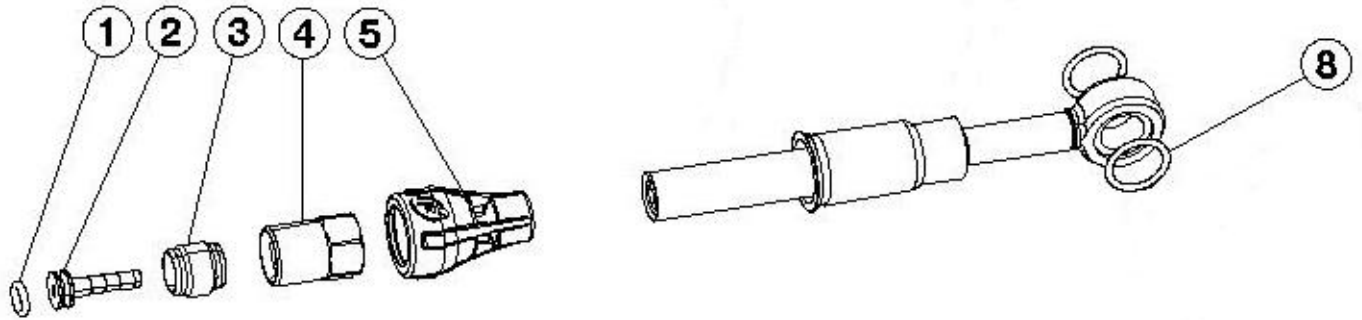

R1 HYDRAULIC HOSE – TUBO IDRAULICO

Description Descrizione	Position Posizione	Code Codice
Hose joint kit Kit raccordi tubo	1-2-3-4	FD40018-40
200 cm Complete hydraulic hose Tubo olio 200 cm completo	All the parts	FD50127-00
Hose cover kit (50 pcs) Gommino copritubo (50 pcs)	5 (50 Pcs.)	FD40020-40
Compression fitting kit (50 pcs) Kit biconico (50pz)	3 (50 pz)	FD40013-40
Nut kit (50 pcs) Kit bussola di serraggio (50 pz)	4 (50 pz)	FD40103-40
Pin kit (50 pcs) Kit spina (50 pz)	2 (50 pcs)	FD40015-40
O-ring 6x1 kit (100 pcs) Kit o-ring 6x1 (100 pz)	8 (100 pcs)	FD40016-40
O-ring 3x1 kit (50 pcs) Kit o-ring 3x1 (50 pz)	1 (50 pcs)	FD40017-40