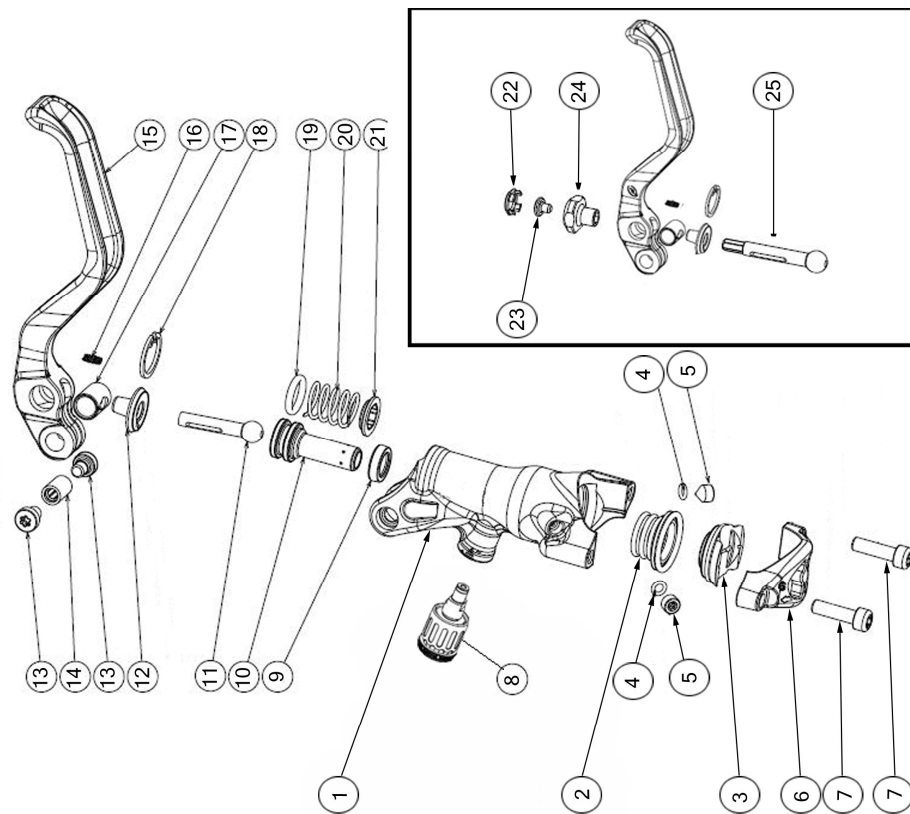

R1 – R1 MASTER CYLINDER – POMPA R1 - MY2011

Description Descrizione	Position Posizione	Code Codice
R1 Complete master cylinder Pompa completa R1	All the parts (Except 8-22-23-24-25)	FD53088-00
R1 Complete master cylinder body Corpo pompa completa R1	1-2-3-4(2 Pcs.)-5(2 Pcs)	FD40158-20
Brake lever Kit (Silver) Kit Leva freno (Argento)	13(2 Pcs)-14-15-17	FD40156-20
Brake lever Kit (Carbon) Kit Leva freno (Carbonio)	13(2 Pcs)-14-15-17	FD40125-20
Lever adjustment kit (with 8mm lever Bush) Kit regolazione leva (con barilotto da 8mm)	11-12-16-17-18	FD40155-20
Lever adjustment kit (with 7,7mm lever Bush) Kit regolazione leva (con barilotto da 7,7mm)	11-12-16-17-18	FD40151-20
Reach adjustment kit (Red anodized) Kit pomello regolazione leva (Anodizzato rosso)	22-23-24-25	FD40153-20
FCS Kit (Red anodized) Kit FCS (Anodizzato rosso)	8	FD10050-20
Piston kit Kit pistone	9-10-18-19-20-21-(grease/grasso)	FD40116-20
Screw reservoir kit Kit viti serbatoio	4(2 Pcs)-5(2 Pcs)	FD40118-20
(Silver) Master cylinder clamp and screws Collarino pompa con viti (Argento)	7(2 Pcs)-6	FD40119-20
(Black) Master cylinder clamp and screws Collarino pompa con viti (Nero)	7(2 Pcs)-6	FD40145-20
X0 Left Master cylinder clamp and screws Collarino pompa X0 sinistro con viti	----	FD40123-20
X0 Right master cylinder clamp and screws Collarino pompa X0 destro con viti	----	FD40124-20