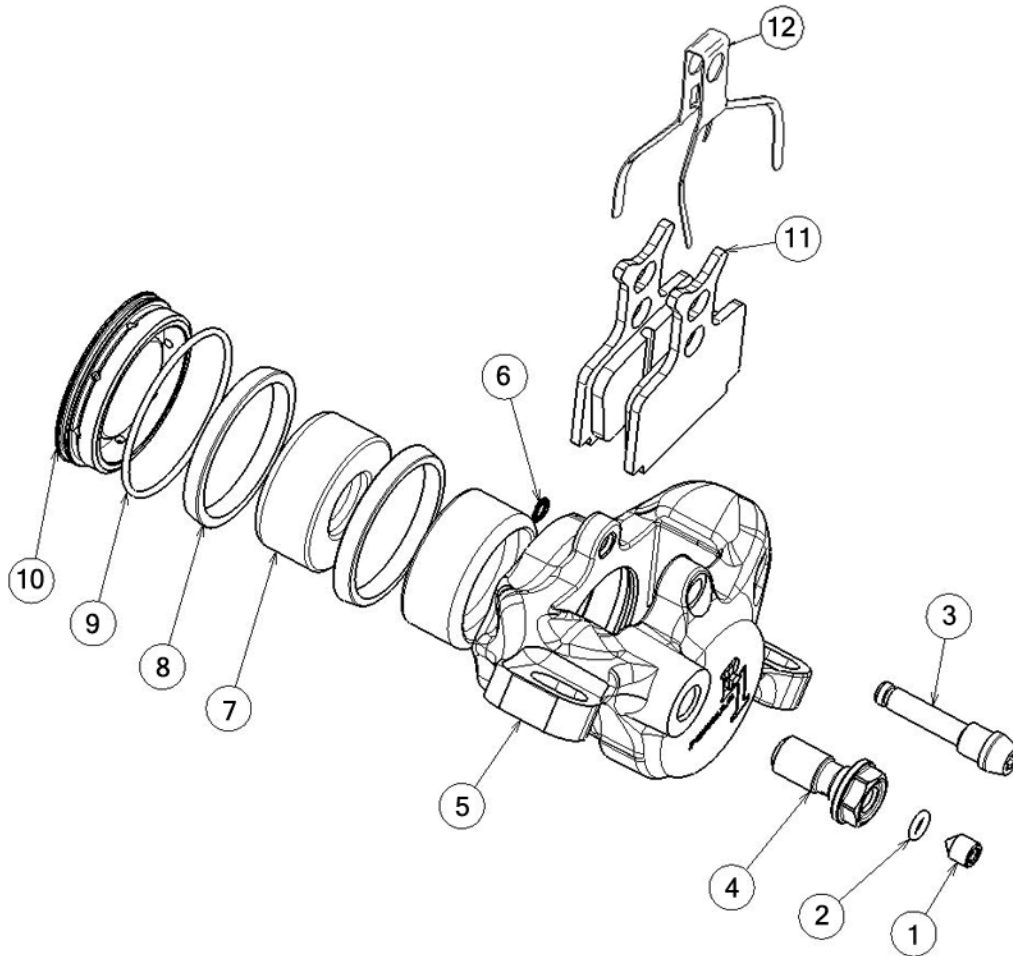

R1 - R1 CALIPER – PINZA R1 MY2010/2011

Description Descrizione	Position Posizione	Code Codice
R1 Complete caliper Pinza completa R1	All the parts (Except 1-2-4)	FD50102-00
Screws kit Kit viti	1-3-4-6	FD40108-10
Piston kit (2 pcs) Kit pistoni (2 pz)	7(2 Pcs.)-8(2 Pcs.)- (grease/grasso)	FD40109-10
ORing Kit Kit OR	2-8(2 Pcs.)-9	FD40110-10
Sintered brake pads kit "Mega/The one/R1/Rx" (BOX) Kit pastiglie sinterizzate "Mega/The one/R1/Rx" (CONFEZ.)	11(2 Pcs.)-12	FD40103-10
Organic brake pads kit "Mega/The one/R1/Rx" (BOX) Kit pastiglie organiche "Mega/The one/R1/Rx" (CONFEZ.)	11(2 Pcs.)-12	FD40105-10
Allum./Organic brake pads kit "Mega/The one/R1/Rx" (BOX) Kit pastiglie organiche/allum. "Mega/The one/R1/Rx" (CONFEZ.)	11(2 Pcs.)-12	FD40107-10
Comfort brake pads kit "Mega/The one/R1/Rx" (BOX) Kit pastiglie comfort "Mega/The one/R1/Rx" (CONFEZ.)	11(2 Pcs.)-12	FD40135-10