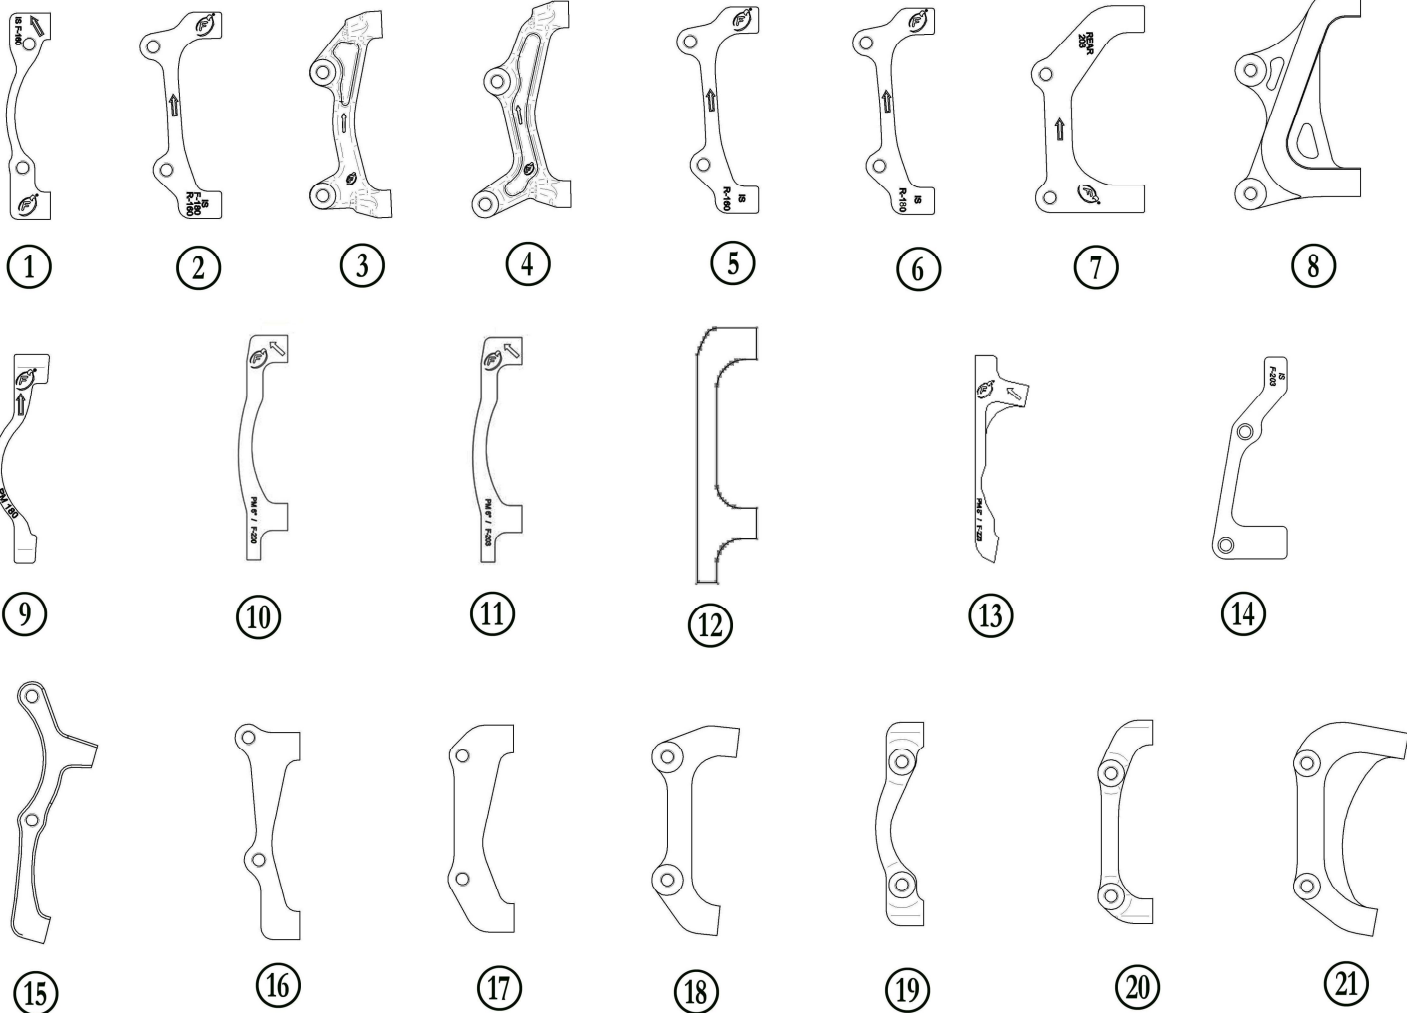

Adaptors – ADATTATORI

Description Descrizione	Position Posizione	Code Codice
Front adaptor P.M. for Ø160mm I.S. Adattatore anteriore P.M. per I.S. Ø160 mm	1	FD40089-10
Adaptor for front Ø180mm I.S. Adattatore PM per I.S. Ø180mm Anteriore	2	FD40062-10
Adaptor for front Ø200mm I.S. Adattatore PM per I.S. Ø200mm Anteriore	3	FD40063-10
Adaptor for front Ø203mm I.S. Adattatore PM per I.S. Ø203mm Anteriore	14	FD40134-10
Adaptor for front Ø220mm I.S. or rear Ø200mm I.S. Adattatore PM per I.S. Ø220mm Anteriore o I.S. Ø200mm Posteriore	4	FD40064-10
Adaptor for rear Ø160mm I.S. Adattatore PM per I.S. Ø160mm Posteriore	5	FD40131-10
Adaptor for rear Ø180mm I.S. Adattatore PM per I.S. Ø180mm Posteriore	6	FD40132-10
Adaptor for rear Ø203mm I.S. Adattatore PM per I.S. Ø203mm Posteriore	7	FD40093-10
Front adaptor P.M. for Ø180mm P.M. 6" Adattatore anteriore P.M. per P.M. 6" Ø180mm	9	FD40074-10
Front adaptor P.M. for Ø200mm Fox F40 Adattatore anteriore P.M. per Fox F40 Ø200mm	16	FD40073-10