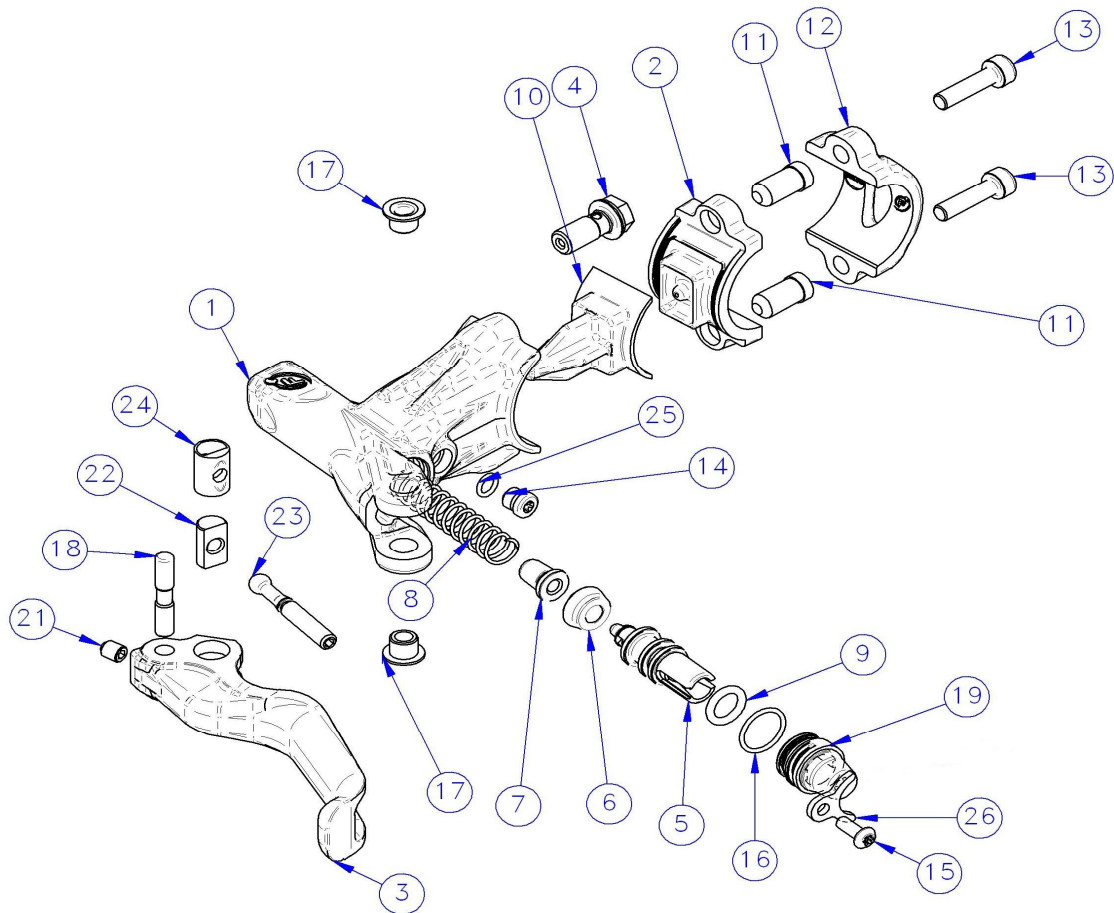

ORO K18 - ORO K18 MASTER CYLINDER - POMPA ORO K18 - MY2009

Description Descrizione	Position Posizione	Code Codice
Oro K18 Complete master cylinder Pompa completa Oro K18	All the parts (Except 4-14-25)	FD50638-00
Oro K18 Complete master cylinder body Corpo pompa completa Oro K18	1-2-10-11(2 Pcs.)	FD40122-20
Brake lever Kit Kit Leva freno	3-17(2 Pcs.)-18-21	FD40063-20
Lever adjustment kit Kit regolazione leva	22-23-24	FD40064-20
Piston kit Kit pistone	5-6-7-8-9 – (grease/grasso)	FD40065-20
Stop piston kit Kit battuta pistone	15-16-19-26	FD40070-20
Screw reservoir kit Kit viti serbatoio	14-25	FD40049-20
Hose screw kit Kit viti fissaggio tubo	4 + [2xOR (6x1mm)]	FD40074-20
Master cylinder clamp and screws Collarino pompa con viti	12-13(2Pcs.)	FD40081-20