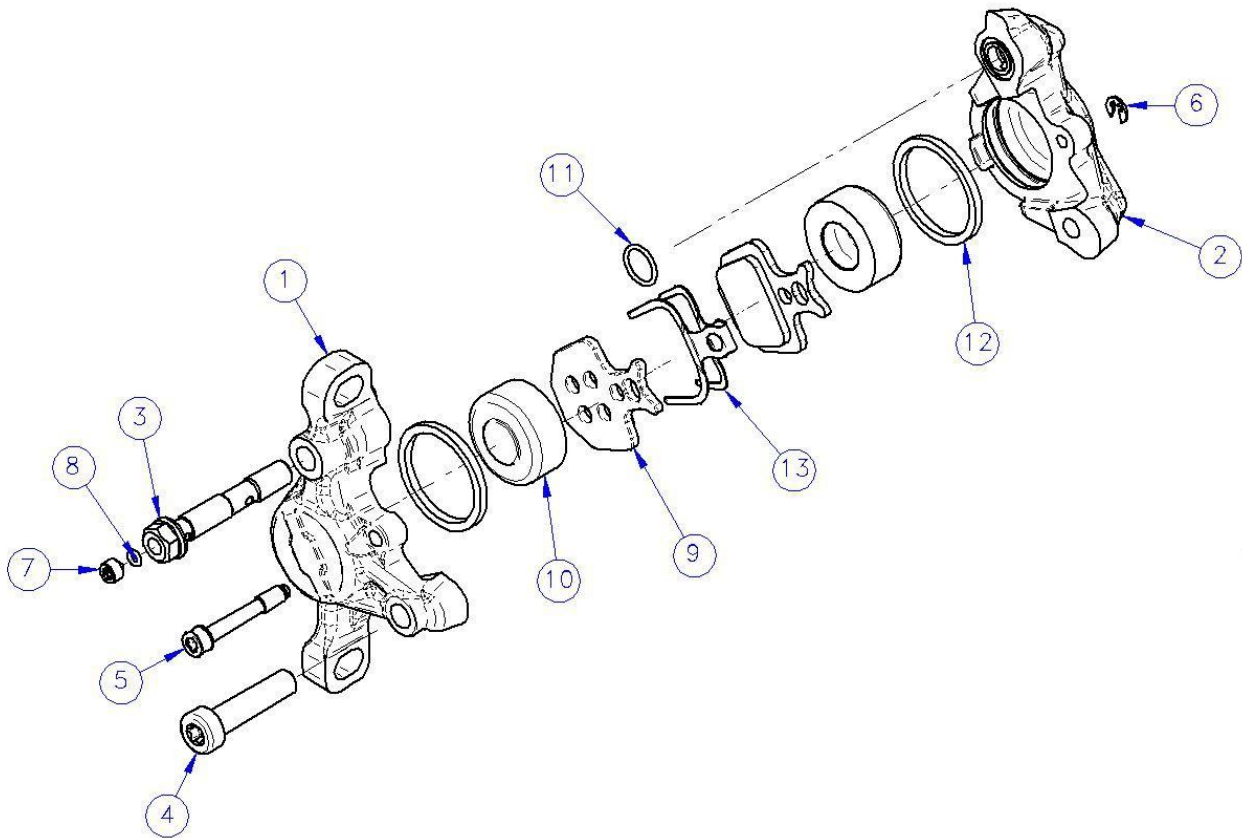

ORO K18 - ORO K18 CALIPER – PINZA ORO K18 - MY2007

Description Descrizione	Position Posizione	Code Codice
Oro K18 Complete caliper Pinza completa Oro K18	All the parts (Except 7-8)	FD50081-00
Left caliper body Corpo pinza sinistro	1	FD-C135-00
Right caliper body Corpo pinza destro	2	FD-C136-00
Screws kit Kit viti	3-4-5-6-7	FD40067-10
Piston kit (2 pcs) Kit pistoni (2 pz)	10-10-12-12-(grease/grasso)	FD40059-10
ORing Kit Kit OR	8-11-12-12	FD40060-10
Sintered brake pads kit "oro" (BOX) Kit pastiglie sinterizzate "oro" (CONFEZ.)	9-9-13	FD40081-10
Comfort brake pads kit "oro" (BOX) Kit pastiglie comfort "oro" (CONFEZ.)	9-9-13	FD40082-10
Organic brake pads kit "oro" (BOX) Kit pastiglie organiche "oro" (CONFEZ.)	9-9-13	FD40102-10
Screw pads Seeger Kit (50 pcs) Kit seeger perno pastiglie (50 pz.)	6 (50 pcs)	FD40083-10