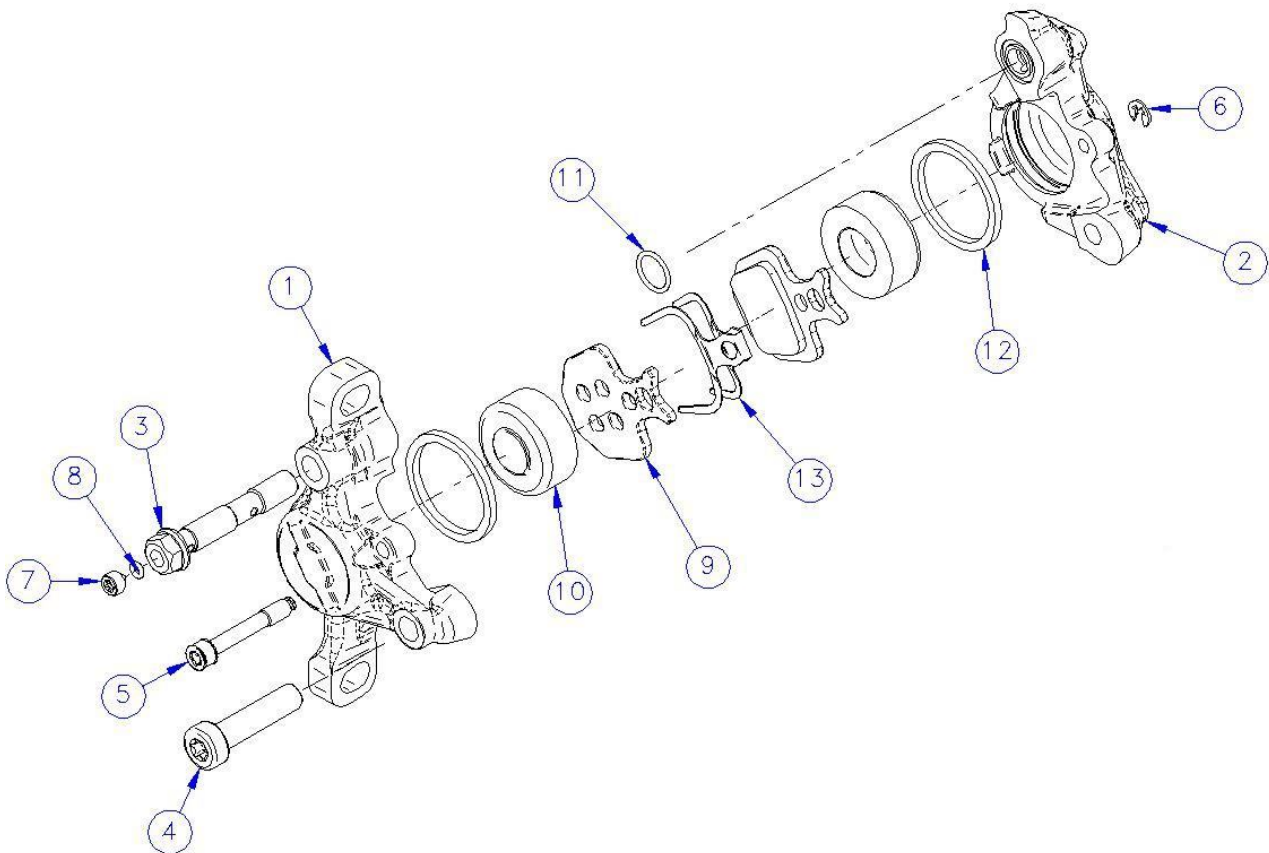

ORO K24 - ORO K24 CALIPER – PINZA ORO K24 - MY2007

Description Descrizione	Position Posizione	Code Codice
Oro K24 Complete caliper Pinza completa Oro K24	All the parts (Except 7-8)	FD50072-00
Left caliper body Corpo pinza sinistro	1	FD-C138-00
Right caliper body Corpo pinza destro	2	FD-C139-00
Screws kit Kit viti	3-4-5-6-7	FD40058-10
Piston kit (2 pcs) Kit pistoni (2 pz)	10-10-12-12 – (grease/grasso)	FD40059-10
ORing Kit Kit OR	8-11-12-12	FD40060-10
Sintered brake pads kit “oro” (BOX) Kit pastiglie sinterizzate “oro” (CONFEZ.)	9-9-13	FD40081-10
Comfort brake pads kit “oro” (BOX) Kit pastiglie comfort “oro” (CONFEZ.)	9-9-13	FD40082-10
Organic brake pads kit “oro” (BOX) Kit pastiglie organiche “oro” (CONFEZ.)	9-9-13	FD40102-10
Screw pads Seeger Kit (50 pcs) Kit seeger perno pastiglie (50 pz.)	6 (50 pcs)	FD40083-10