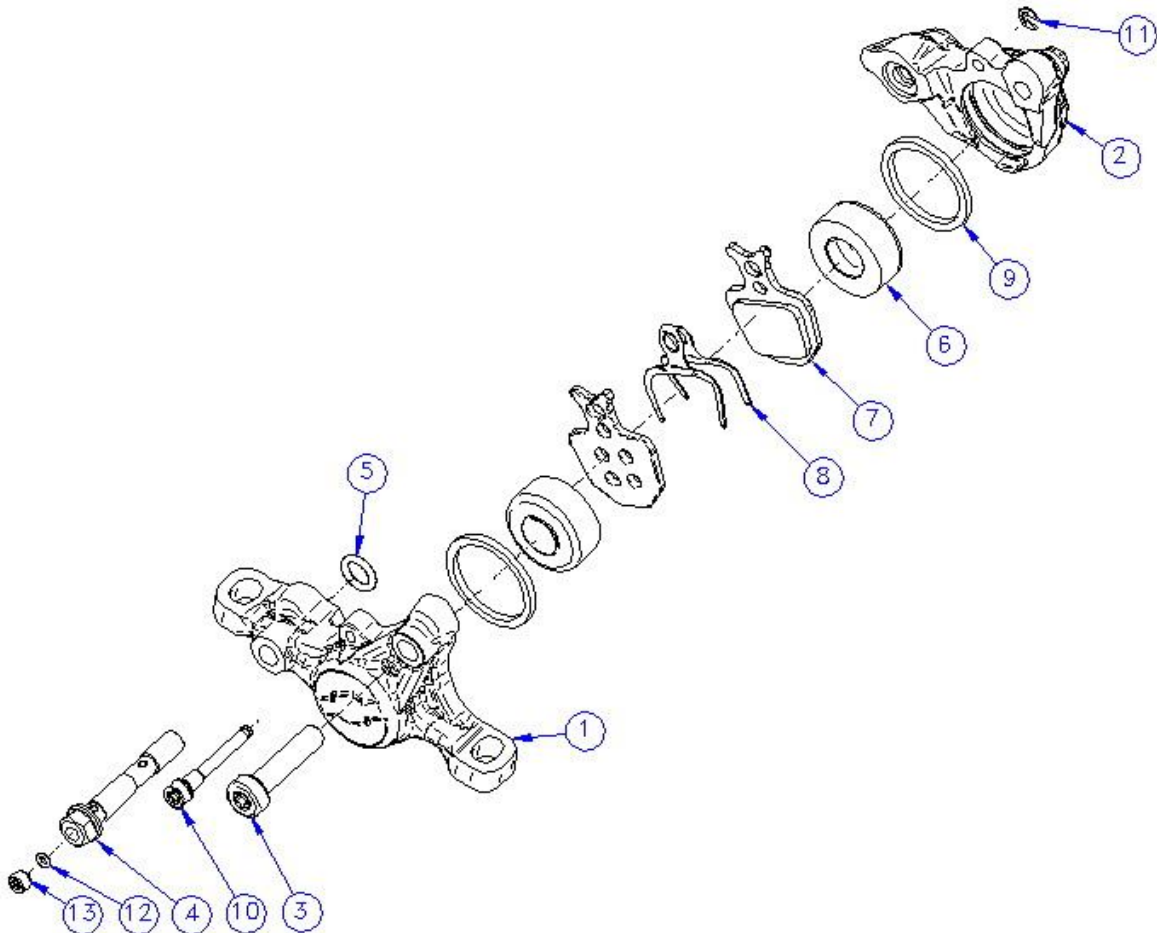

ORO BIANCO - ORO BIANCO CALIPER – PINZA ORO BIANCO - MY2008

Description Descrizione	Position Posizione	Code Codice
Oro Bianco Complete caliper Pinza completa Oro Bianco	All the parts (Except 12-13)	FD50084-00
Left caliper body Corpo pinza sinistro	1	FD-C164-00
Right caliper body Corpo pinza destro	2	FD-C165-00
Screws kit Kit viti	3-4-10-11-13	FD40096-10
Piston kit (2 pcs) Kit pistoncini (2 pz)	6-6-9-9-(grease/grasso)	FD40059-10
ORing Kit Kit OR	5-9-9-12	FD40095-10
Sintered brake pads kit "oro" (BOX) Kit pastiglie sinterizzate "oro" (CONFEZ.)	9-9-13	FD40081-10
Comfort brake pads kit "oro" (BOX) Kit pastiglie comfort "oro" (CONFEZ.)	9-9-13	FD40082-10
Organic brake pads kit "oro" (BOX) Kit pastiglie organiche "oro" (CONFEZ.)	9-9-13	FD40102-10
Screw pads Seeger Kit (50 pcs) Kit seeger perno pastiglie (50 pz.)	6 (50 pcs)	FD40083-10