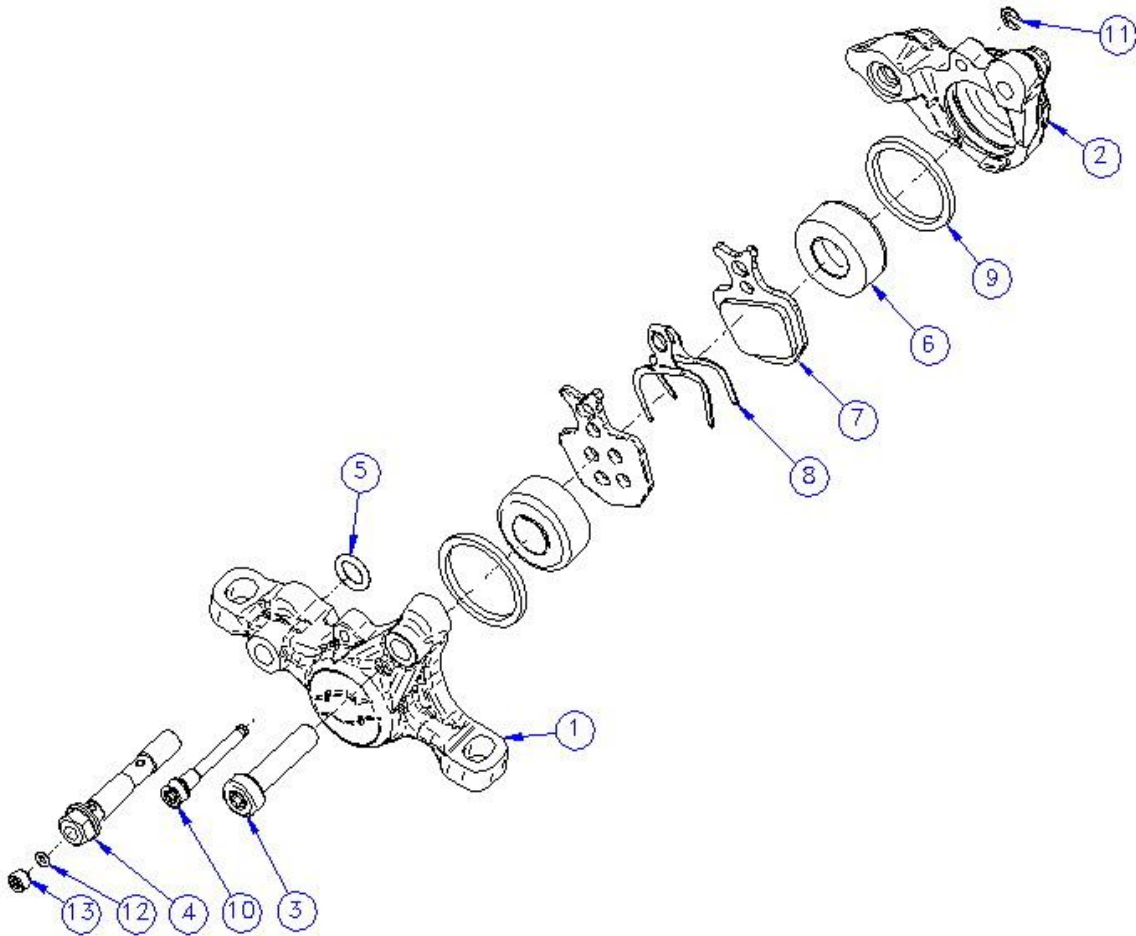

ORO K24 White - ORO K24 WHITE CALIPER – PINZA ORO K24 WHITE - MY2008

Description Descrizione	Position Posizione	Code Codice
Oro K24 white Complete caliper Pinza completa Oro K24 white	All the parts (Except 12-13)	FD50091-00
Left caliper body Corpo pinza sinistro	1	FD-C176-00
Right caliper body Corpo pinza destro	2	FD-C177-00
Screws kit Kit viti	3-4-10-11-13	FD40096-10
Piston kit (2 pcs) Kit pistoni (2 pz)	6-6-9-9-(grease/grasso)	FD40059-10
ORing Kit Kit OR	5-9-9-12	FD40095-10
Sintered brake pads kit "oro" (BOX) Kit pastiglie sinterizzate "oro" (CONFEZ.)	7-7-8	FD40081-10
Comfort brake pads kit "oro" (BOX) Kit pastiglie comfort "oro" (CONFEZ.)	7-7-8	FD40082-10
Organic brake pads kit "oro" (BOX) Kit pastiglie organiche "oro" (CONFEZ.)	7-7-8	FD40102-10
Screw pads Seeger Kit (50 pcs) Kit seeger perno pastiglie (50 pz.)	11 (50 pcs)	FD40083-10