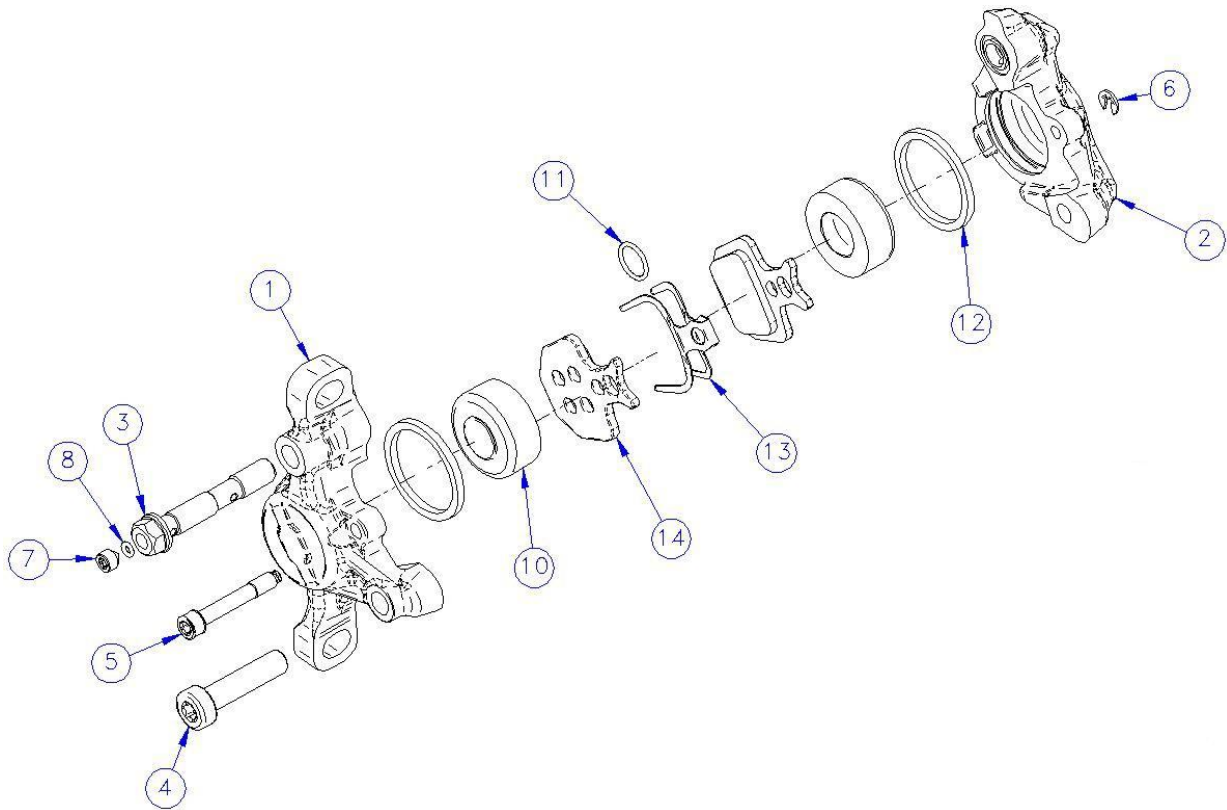

ORO PURO - ORO PURO CALIPER – PINZA ORO PURO - MY2007

Description Descrizione	Position Posizione	Code Codice
Oro Puro Complete caliper Pinza completa Oro Puro	All the parts (Except 7-8)	FD50083-00
Left caliper body Corpo pinza sinistro	1	FD-C127-00
Right caliper body Corpo pinza destro	2	FD-C128-00
Screws kit Kit viti	3-4-5-6-7	FD40075-10
Piston kit (2 pcs) Kit pistoni (2 pz)	10-10-12-12-(grease/grasso)	FD40059-10
ORing Kit Kit OR	8-11-12-12	FD40060-10
Organic brake pads kit "oro Puro" (BOX) Kit pastiglie organiche "oro Puro" (CONFEZ.)	14-14-13	FD40079-10
Sintered brake pads kit "oro" (BOX) Kit pastiglie sinterizzate "oro" (CONFEZ.)	14-14-13	FD40081-10
Comfort brake pads kit "oro" (BOX) Kit pastiglie comfort "oro" (CONFEZ.)	14-14-13	FD40082-10
Organic brake pads kit "oro" (BOX) Kit pastiglie organiche "oro" (CONFEZ.)	14-14-13	FD40102-10
Screw pads Seeger Kit (50 pcs) Kit seeger perno pastiglie (50 pz.)	6 (50 pcs)	FD40083-10