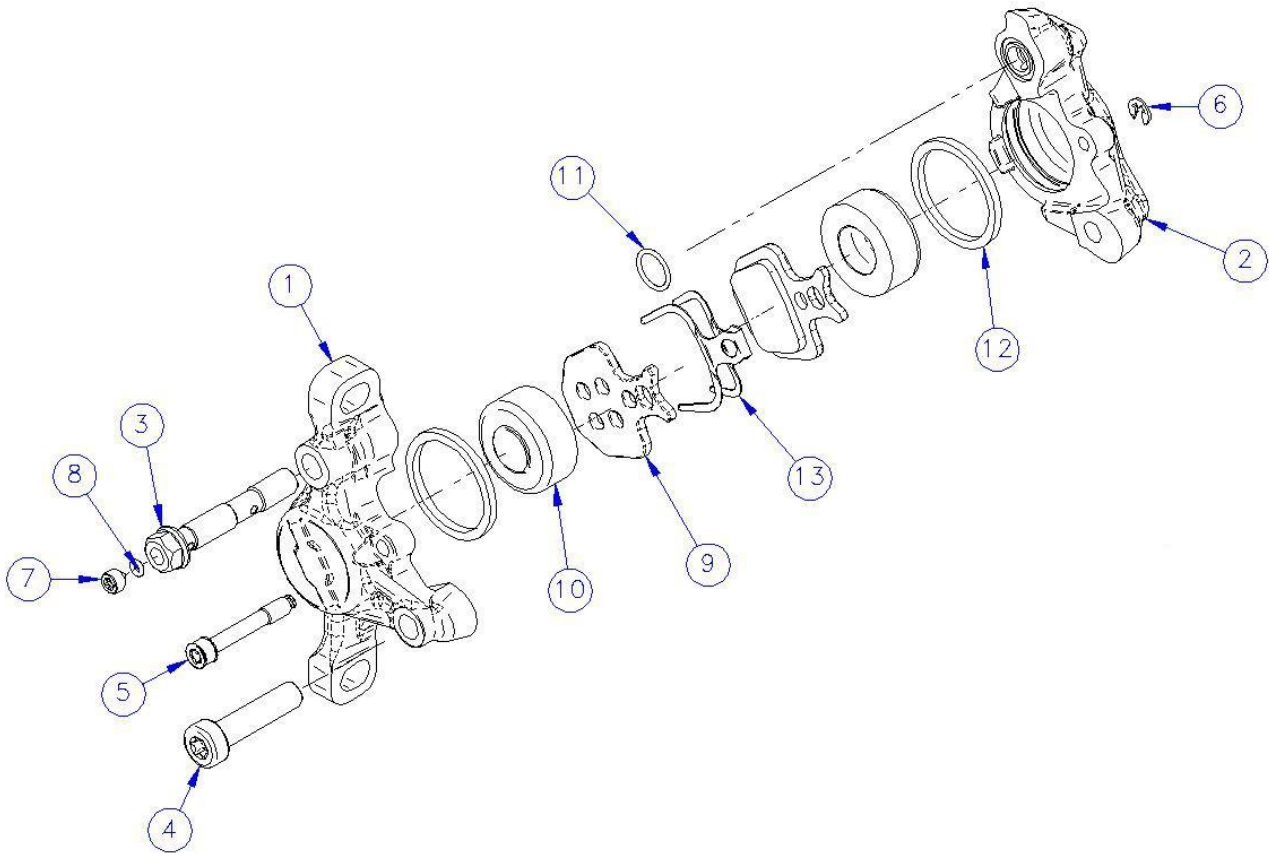

ORO K24 - ORO K24 CALIPER – PINZA ORO K24 - MY2006

Description Descrizione	Position Posizione	Code Codice
Oro K24 Complete caliper Pinza completa Oro K24	All the parts (Except 7-8)	FD50072-00
Left caliper body Corpo pinza sinistro	1	FD-C120-00
Right caliper body Corpo pinza destro	2	FD-C121-00
Screws kit Kit viti	3-4-5-6-7	FD40058-10
Piston kit (2 pcs) Kit pistoni (2 pz)	10-10-12-12 – (grease/grasso)	FD40059-10
ORing Kit Kit OR	8-11-12-12	FD40060-10
Sintered brake pads kit “oro” (BOX) Kit pastiglie sinterizzate “oro” (CONFEZ.)	9-9-13	FD40081-10
Comfort brake pads kit “oro” (BOX) Kit pastiglie comfort “oro” (CONFEZ.)	9-9-13	FD40082-10
Organic brake pads kit “oro” (BOX) Kit pastiglie organiche “oro” (CONFEZ.)	9-9-13	FD40102-10
Screw pads Seeger Kit (50 pcs) Kit seeger perno pastiglie (50 pz.)	6 (50 pcs)	FD40083-10