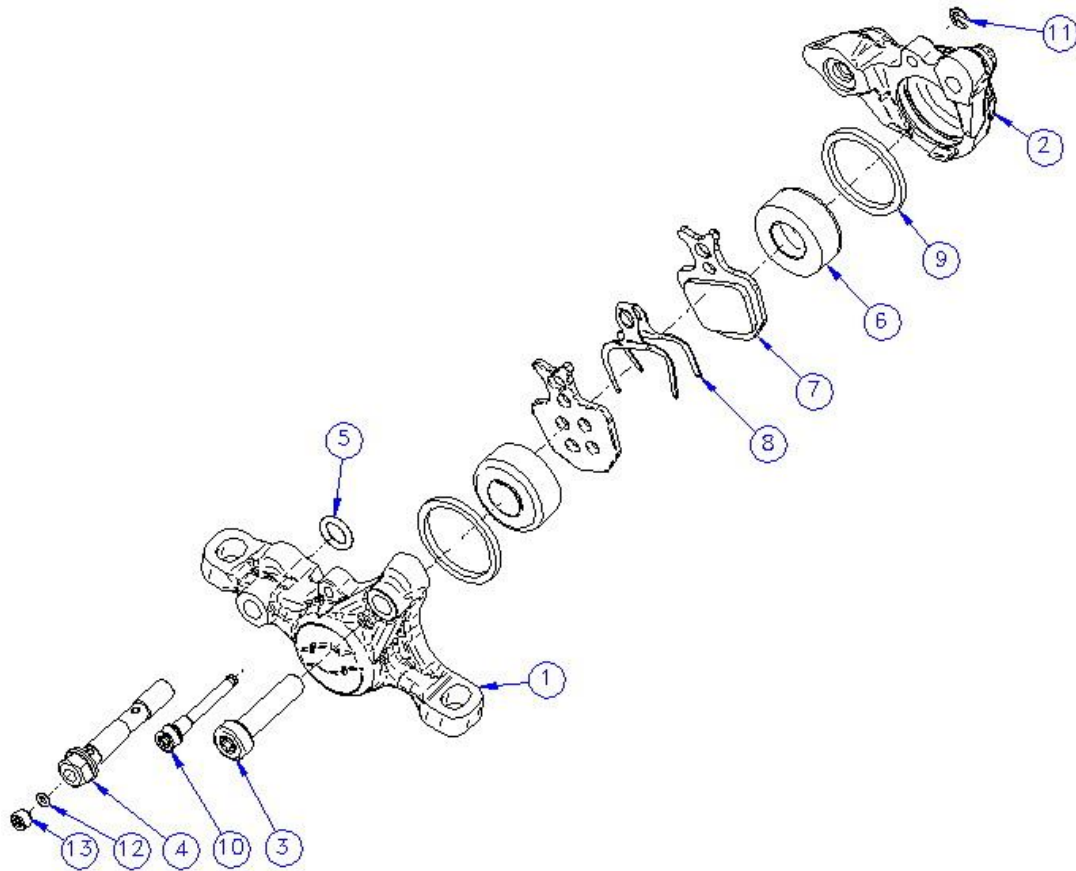

ORO PURO - ORO PURO CALIPER – PINZA ORO PURO - MY2008

Description Descrizione	Position Posizione	Code Codice
Oro Puro Complete caliper Pinza completa Oro Puro	All the parts (Except 12-13)	FD50083-00
Left caliper body Corpo pinza sinistro	1	FD-C159-00
Right caliper body Corpo pinza destro	2	FD-C160-00
Screws kit Kit viti	3-4-10-11-13	FD40097-10
Piston kit (2 pcs) Kit pistoni (2 pz)	6-6-9-9-(grease/grasso)	FD40059-10
ORing Kit Kit OR	5-9-9-12	FD40095-10
Organic brake pads kit "oro Puro" (BOX) Kit pastiglie organiche "oro Puro" (CONFEZ.)	7-7-8	FD40079-10
Sintered brake pads kit "oro" (BOX) Kit pastiglie sinterizzate "oro" (CONFEZ.)	7-7-8	FD40081-10
Comfort brake pads kit "oro" (BOX) Kit pastiglie comfort "oro" (CONFEZ.)	7-7-8	FD40082-10
Organic brake pads kit "oro" (BOX) Kit pastiglie organiche "oro" (CONFEZ.)	7-7-8	FD40102-10
Pads Screw kit (5 pcs) Kit vite Pastiglia (5 pz)	10(5 pcs)-11(5 pcs)	FD40098-10
Screw pads Seeger Kit (50 pcs) Kit seeger perno pastiglie (50 pz.)	11 (50 pcs)	FD40083-10