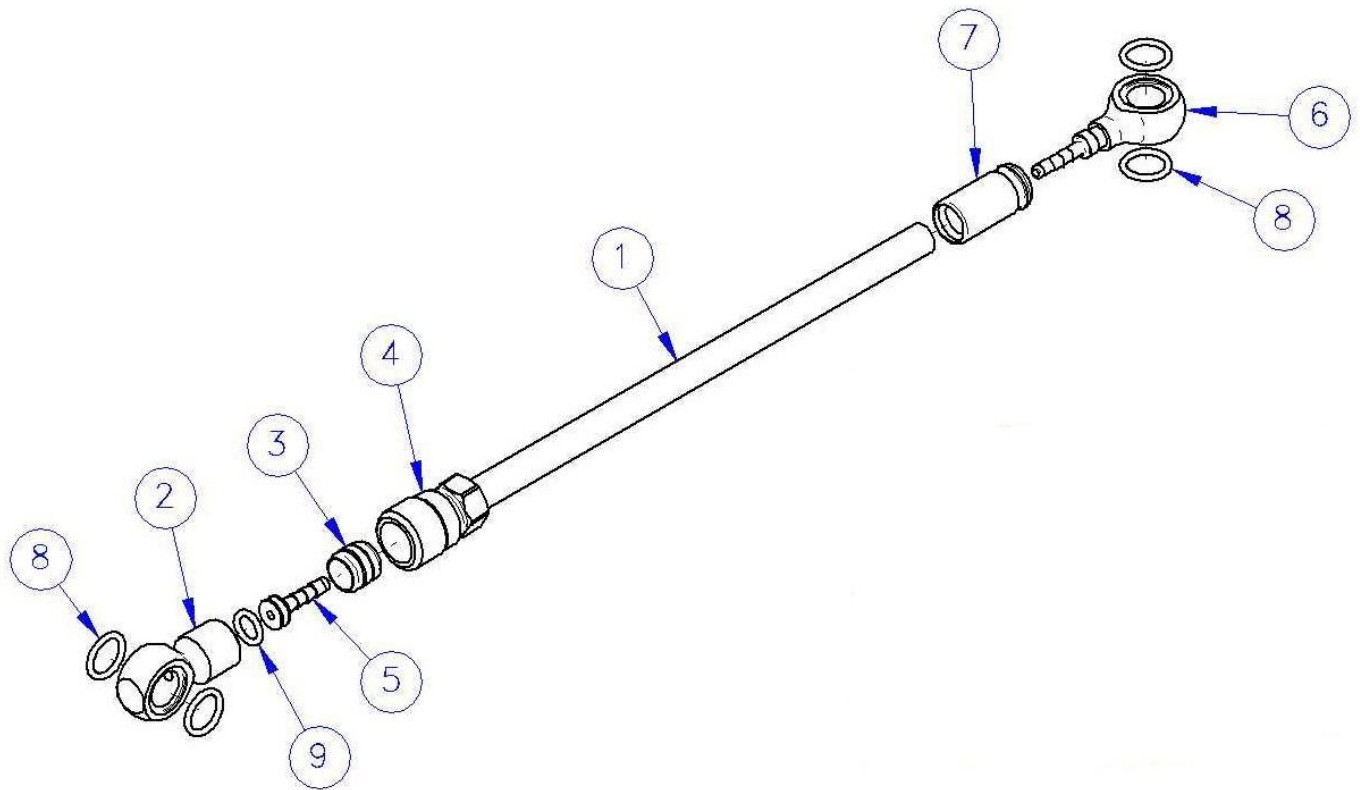

ORO HYDRAULIC HOSE – TUBO IDRAULICO

Description Descrizione	Position Posizione	Code Codice
Hose joint kit Kit raccordi tubo	2-3-4-5-8-8-9	FD40011-40
200 cm Complete hydraulic hose Tubo olio 200 cm completo	1-6-7-8(4 pcs.)-2-3-4-5-9	FD50121-00
200 cm Complete hydraulic hose (Oro Puro) Tubo olio 200 cm completo (Oro Puro)	1-6-7-8(4 pcs.)-2-3-4-5-9	FD50123-00
200 cm Complete hydraulic hose (Oro Minnaar) Tubo olio 200 cm completo (Oro Minnaar)	1-6-7-8(4 pcs.)-2-3-4-5-9	FD50124-00
Banjo kit (50 pcs) Kit raccordo ad occhio (50 pz)	2 (50 pz)	FD40012-40
Compression fitting kit (50 pcs) Kit biconico (50pz)	3 (50 pz)	FD40013-40
Nut kit (50 pcs) Kit bussola di serraggio (50 pz)	4 (50 pz)	FD40014-40
Pin kit (50 pcs) Kit spina (50 pz)	5 (50 pcs)	FD40015-40
O-ring 6x1 kit (100 pcs) Kit o-ring 6x1 (100 pz)	8 (100 pcs)	FD40016-40
O-ring 3x1 kit (50 pcs) Kit o-ring 3x1 (50 pz)	9 (50 pcs)	FD40017-40