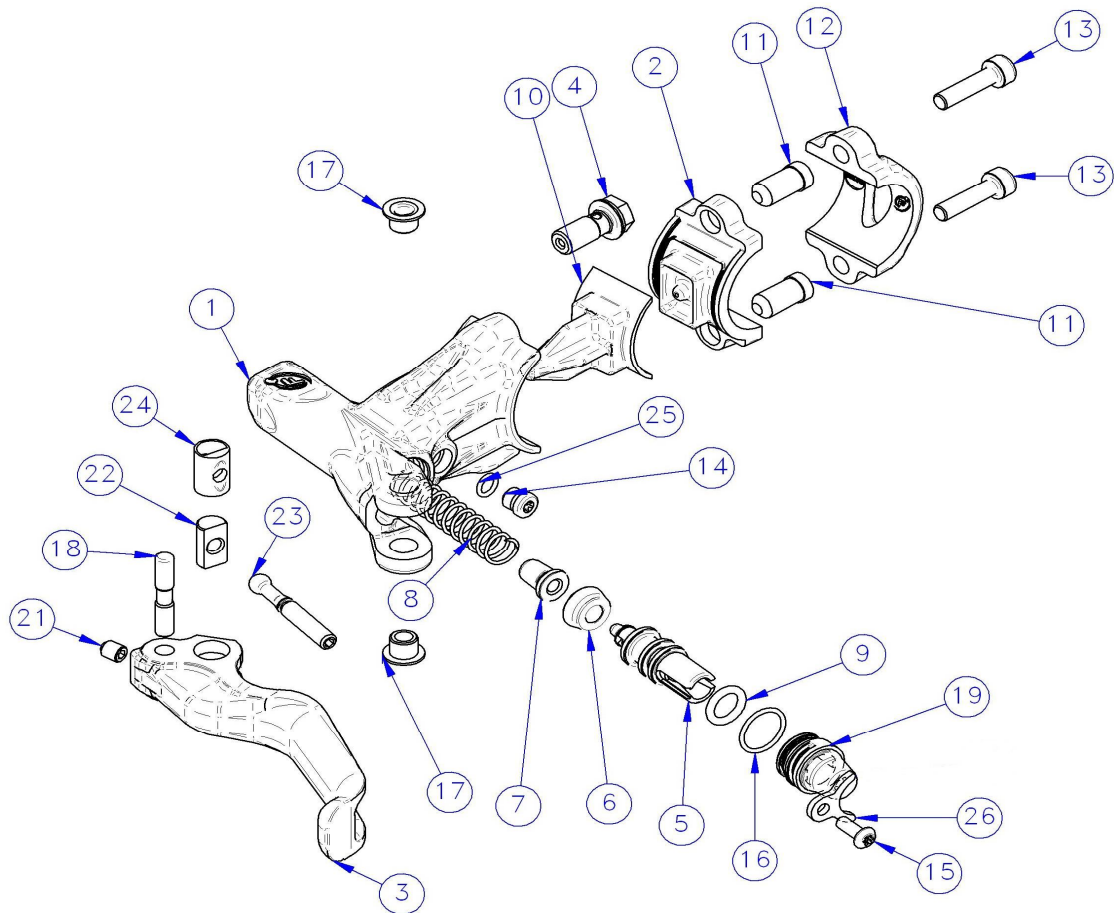

ORO K18 - ORO K18 MASTER CYLINDER - POMPA ORO K18 - MY2008

Description Descrizione	Position Posizione	Code Codice
Oro K18 Complete master cylinder Pompa completa Oro K18	All the parts (Except 4-14-25)	FD50638-00
Oro K18 Complete master cylinder body Corpo pompa completa Oro K18	1-2-10-11(2 Pcs.)	FD40087-20
Brake lever Kit Kit Leva freno	3-17(2 Pcs.)-18-21	FD40063-20
Lever adjustment kit Kit regolazione leva	22-23-24	FD40064-20
Piston kit Kit pistone	5-6-7-8-9 – (grease/grasso)	FD40065-20
Stop piston kit Kit battuta pistone	15-16-19-26	FD40070-20
Screw reservoir kit Kit viti serbatoio	14-25	FD40049-20
Hose screw kit Kit viti fissaggio tubo	4 + [2xOR (6x1mm)]	FD40074-20
Master cylinder clamp and screws Collarino pompa con viti	12-13(2Pcs.)	FD40081-20