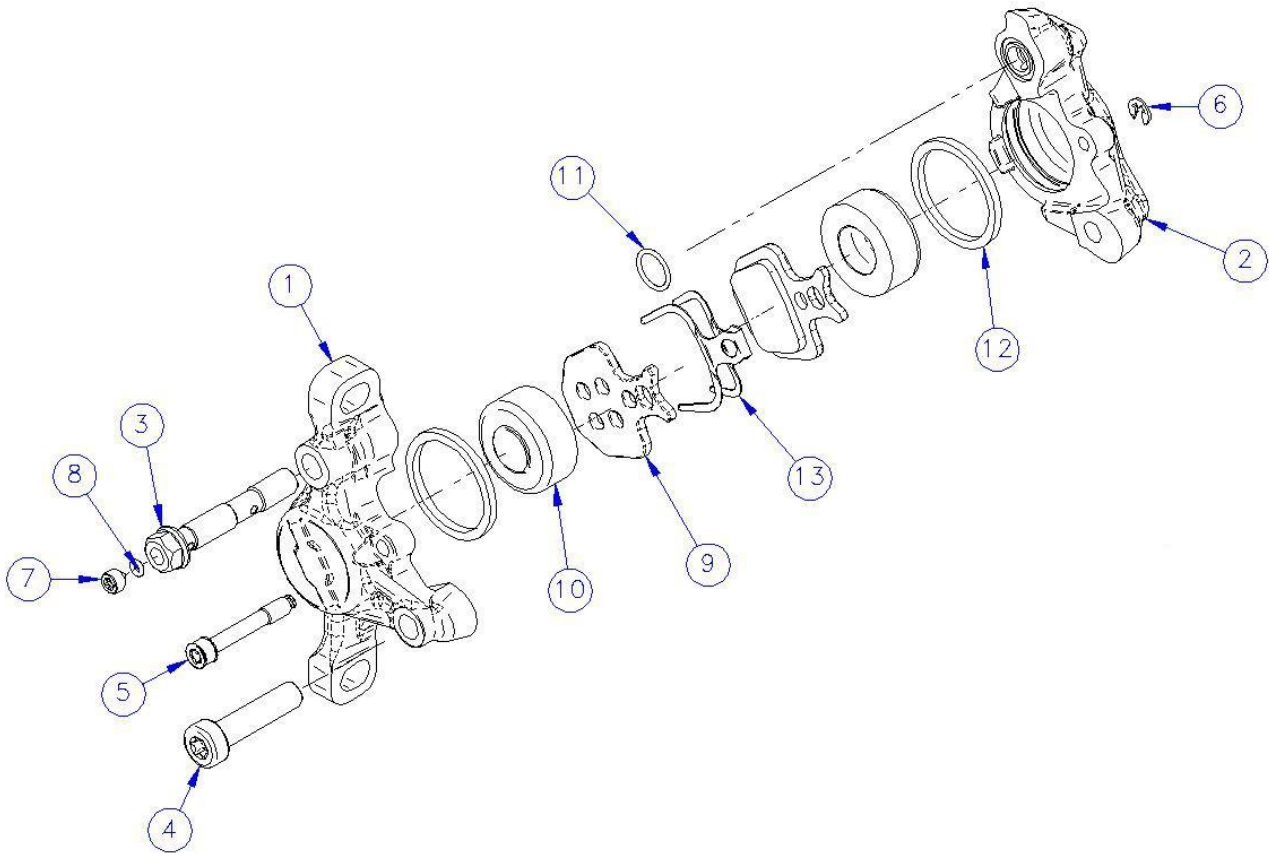

ORO BIANCO - ORO BIANCO CALIPER – PINZA ORO BIANCO - MY2007

Description Descrizione	Position Posizione	Code Codice
Oro Bianco Complete caliper Pinza completa Oro Bianco	All the parts (Except 7-8)	FD50084-00
Left caliper body Corpo pinza sinistro	1	FD-C124-00
Right caliper body Corpo pinza destro	2	FD-C125-00
Screws kit Kit viti	3-4-5-6-7	FD40058-10
Piston kit (2 pcs) Kit pistoni (2 pz)	10-10-12-12 – (grease/grasso)	FD40059-10
ORing Kit Kit OR	8-11-12-12	FD40060-10
Sintered brake pads kit “oro” (BOX) Kit pastiglie sinterizzate “oro” (CONFEZ.)	9-9-13	FD40081-10
Comfort brake pads kit “oro” (BOX) Kit pastiglie comfort “oro” (CONFEZ.)	9-9-13	FD40082-10
Organic brake pads kit “oro” (BOX) Kit pastiglie organiche “oro” (CONFEZ.)	9-9-13	FD40102-10
Screw pads Seeger Kit (50 pcs) Kit seeger perno pastiglie (50 pz.)	6 (50 pcs)	FD40083-10