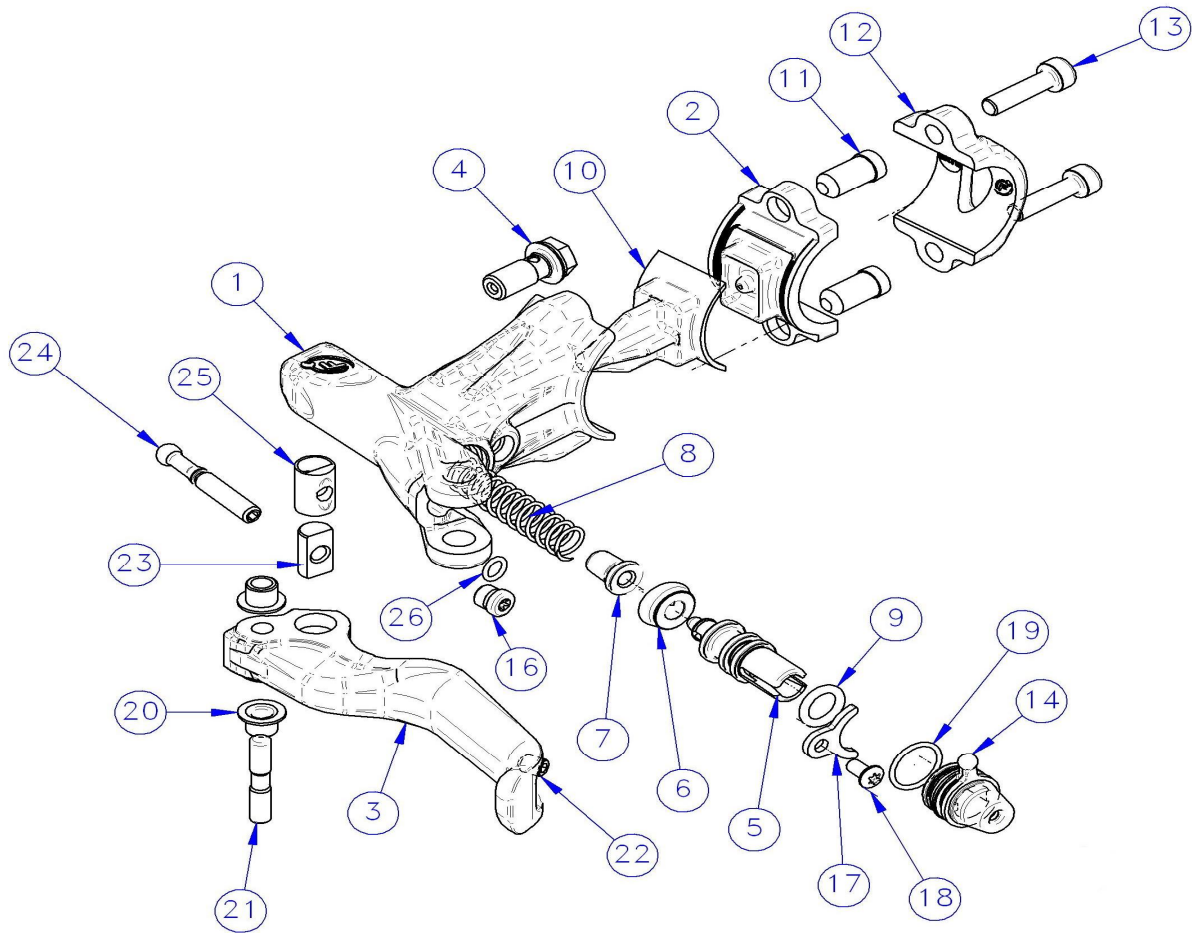

ORO PURO - ORO PURO MASTER CYLINDER - POMPA ORO PURO - MY2008

Description Descrizione	Position Posizione	Code Codice
Oro Puro Complete master cylinder Pompa completa Oro Puro	All the parts (Except 4-16-26)	FD50600-00
Oro Puro Complete master cylinder body Corpo pompa completa Oro Puro	1-2-10-11(2 Pcs.)	FD40090-20
(2007) Brake lever Kit Kit Leva freno (2007)	3-20(2 Pcs.)-21-22	FD40091-20
Lever adjustment kit Kit regolazione leva	23-24-25	FD40064-20
Piston kit Kit pistone	5-6-7-8-9 – (grease/grasso)	FD40065-20
F.c.s. Adjustment kit Kit regolazione F.c.s.	14-17-18-19	FD40066-20
Screw reservoir kit Kit vite serbatoio	16-26	FD40049-20
Hose screw kit Kit vite fissaggio tubo	4 + [2xOR (6x1mm)]	FD40077-20
Master cylinder clamp and screws Collarino pompa con viti	12-13(2Pcs.)	FD40086-20