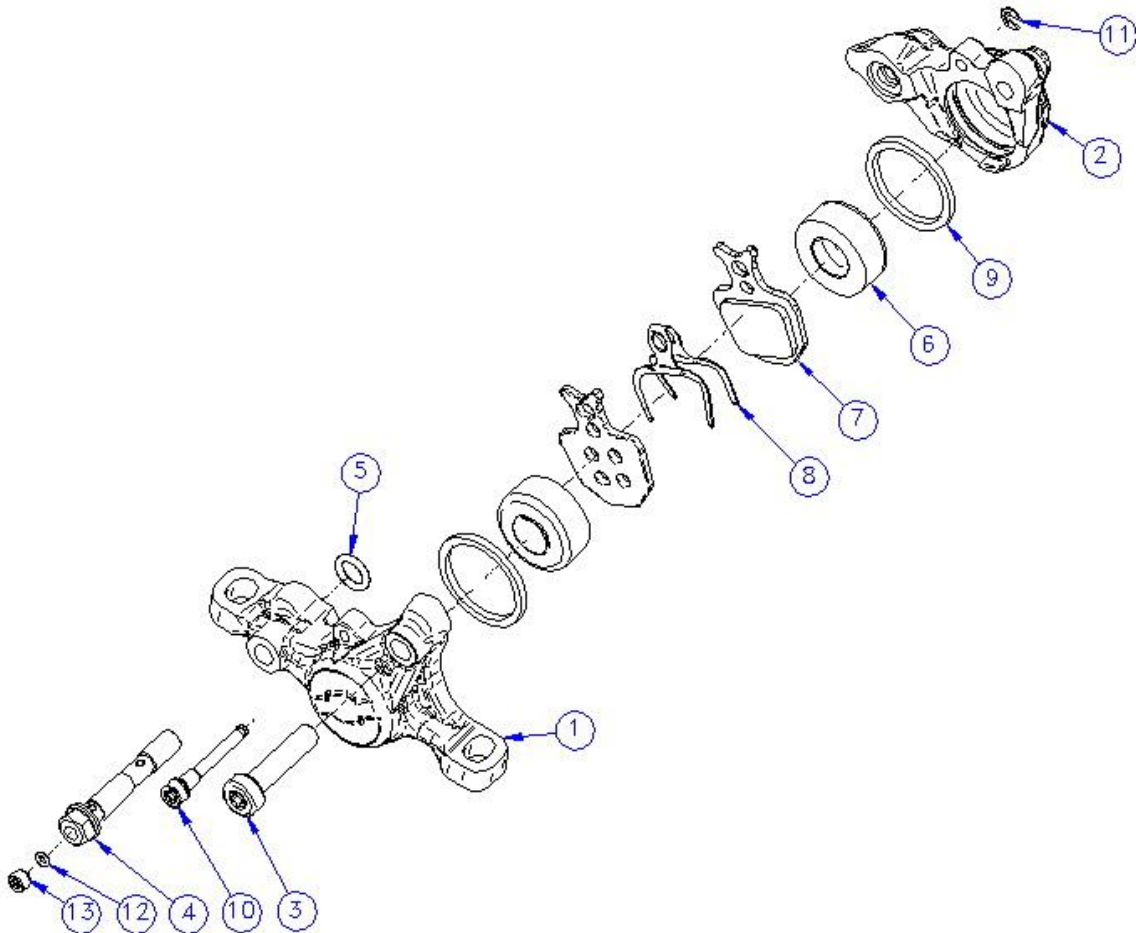

ORO K18 - ORO K18 CALIPER – PINZA ORO K18 - MY2008

Description Descrizione	Position Posizione	Code Codice
Oro K18 Complete caliper Pinza completa Oro K18	All the parts (Except 12-13)	FD50081-00
Left caliper body Corpo pinza sinistro	1	FD-C148-00
Right caliper body Corpo pinza destro	2	FD-C147-00
Screws kit Kit viti	3-4-10-11-13	FD40094-10
Piston kit (2 pcs) Kit pistoncini (2 pz)	6-6-9-9-(grease/grasso)	FD40059-10
ORing Kit Kit OR	5-9-9-12	FD40095-10
Sintered brake pads kit "oro" (BOX) Kit pastiglie sinterizzate "oro" (CONFEZ.)	7-7-8	FD40081-10
Comfort brake pads kit "oro" (BOX) Kit pastiglie comfort "oro" (CONFEZ.)	7-7-8	FD40082-10
Organic brake pads kit "oro" (BOX) Kit pastiglie organiche "oro" (CONFEZ.)	7-7-8	FD40102-10
Screw pads Seeger Kit (50 pcs) Kit seeger perno pastiglie (50 pz.)	11 (50 pcs)	FD40083-10