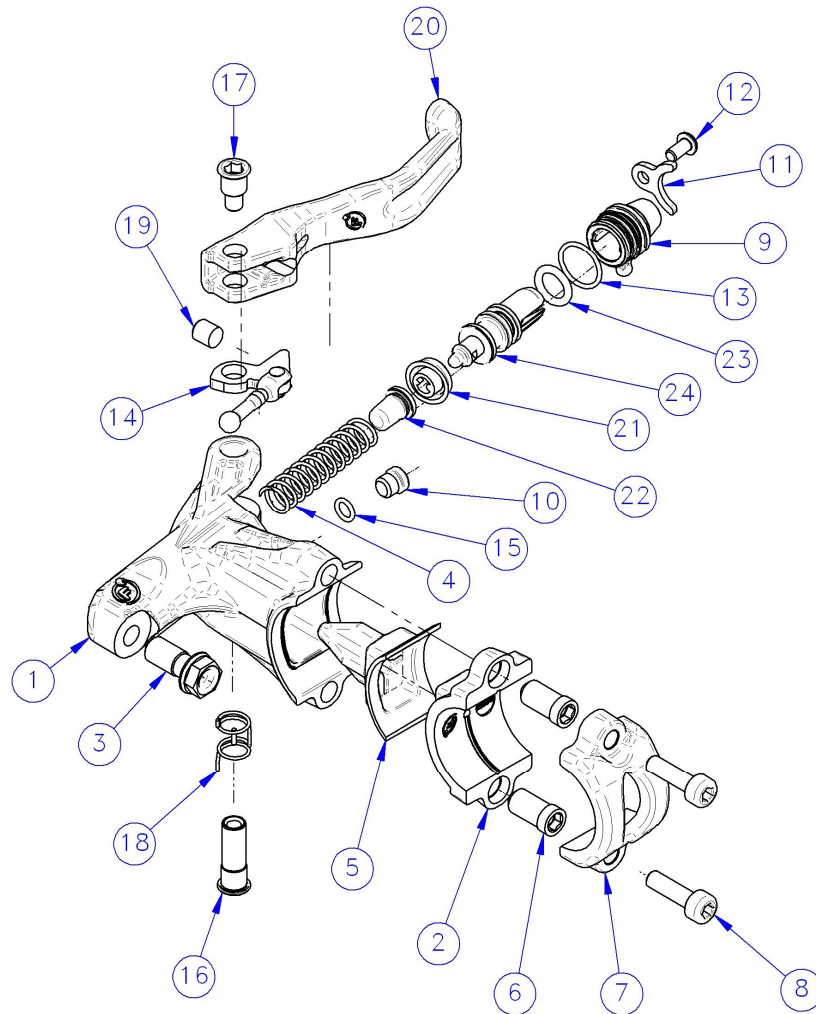

ORO K24 - ORO K24 MASTER CYLINDER - POMPA ORO K24 - MY2009

Description Descrizione	Position Posizione	Code Codice
Oro K24 Complete master cylinder Pompa completa Oro K24	All the parts (Except 3-10-15)	FD50636-00
Oro K24 Complete master cylinder body Corpo pompa completa Oro K24	1-2-5-6(2 Pcs.)	FD40126-20
Brake lever Kit Kit Leva freno	16-17-18-20	FD40120-20
Lever adjustment kit Kit regolazione leva	14-19	FD40121-20
Piston kit Kit pistone	4-21-22-23-24 – (grease/grasso)	FD40065-20
F.c.s. Adjustment kit Kit regolazione F.c.s.	9-11-12-13	FD40066-20
Screw reservoir kit Kit vite serbatoio	10-15	FD40049-20
Hose screw kit Kit vite fissaggio tubo	3 + [2xOR (6x1mm)]	FD40067-20
Master cylinder clamp and screws Collarino pompa con viti	7-8(2Pcs.)	FD40082-20