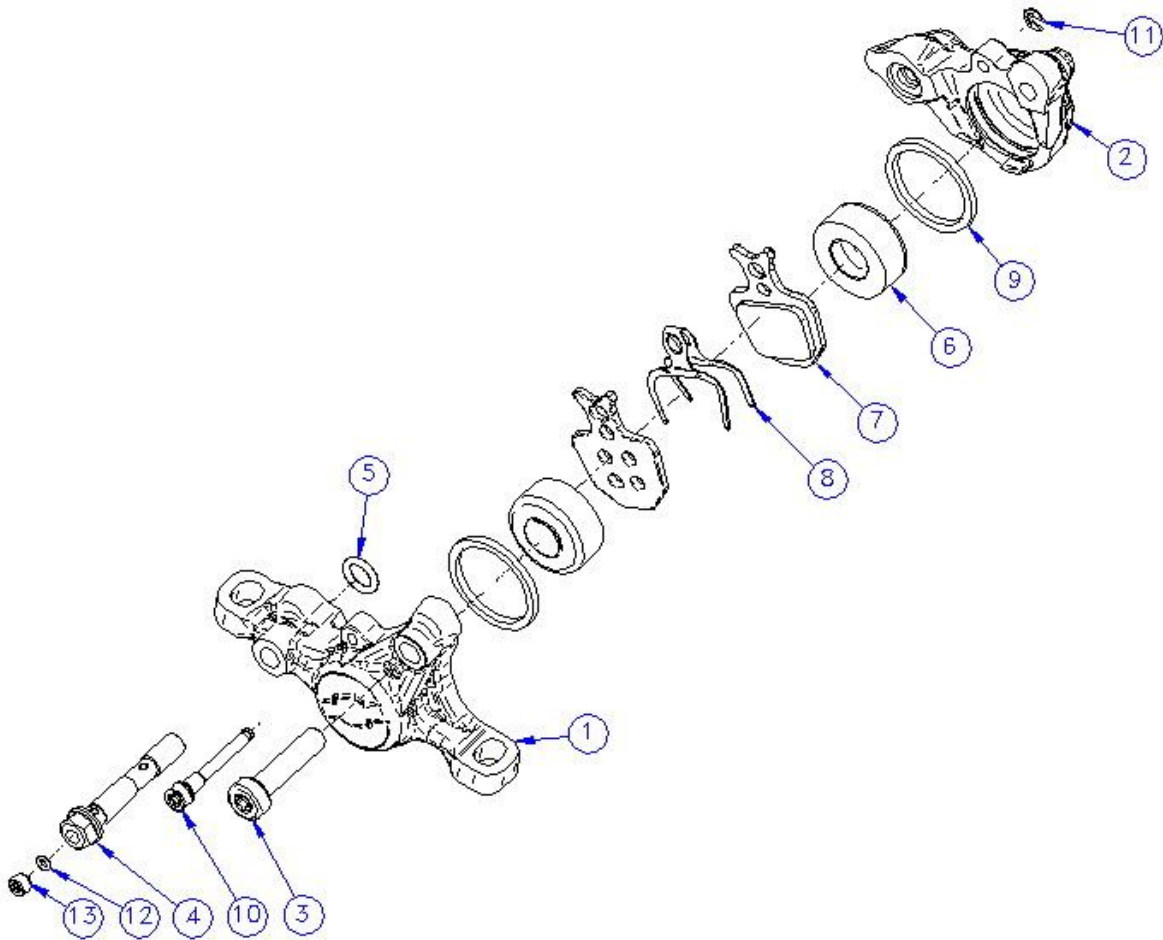

ORO K24 - ORO K24 CALIPER – PINZA ORO K24 - MY2008

Description Descrizione	Position Posizione	Code Codice
Oro K24 Complete caliper Pinza completa Oro K24	All the parts (Except 12-13)	FD50082-00
Left caliper body Corpo pinza sinistro	1	FD-C157-00
Right caliper body Corpo pinza destro	2	FD-C158-00
Screws kit Kit viti	3-4-10-11-13	FD40096-10
Piston kit (2 pcs) Kit pistoni (2 pz)	6-6-9-9-(grease/grasso)	FD40059-10
ORing Kit Kit OR	5-9-9-12	FD40095-10
Sintered brake pads kit "oro" (BOX) Kit pastiglie sinterizzate "oro" (CONFEZ.)	7-7-8	FD40081-10
Comfort brake pads kit "oro" (BOX) Kit pastiglie comfort "oro" (CONFEZ.)	7-7-8	FD40082-10
Organic brake pads kit "oro" (BOX) Kit pastiglie organiche "oro" (CONFEZ.)	7-7-8	FD40102-10
Screw pads Seeger Kit (50 pcs) Kit seeger perno pastiglie (50 pz.)	11 (50 pcs)	FD40083-10