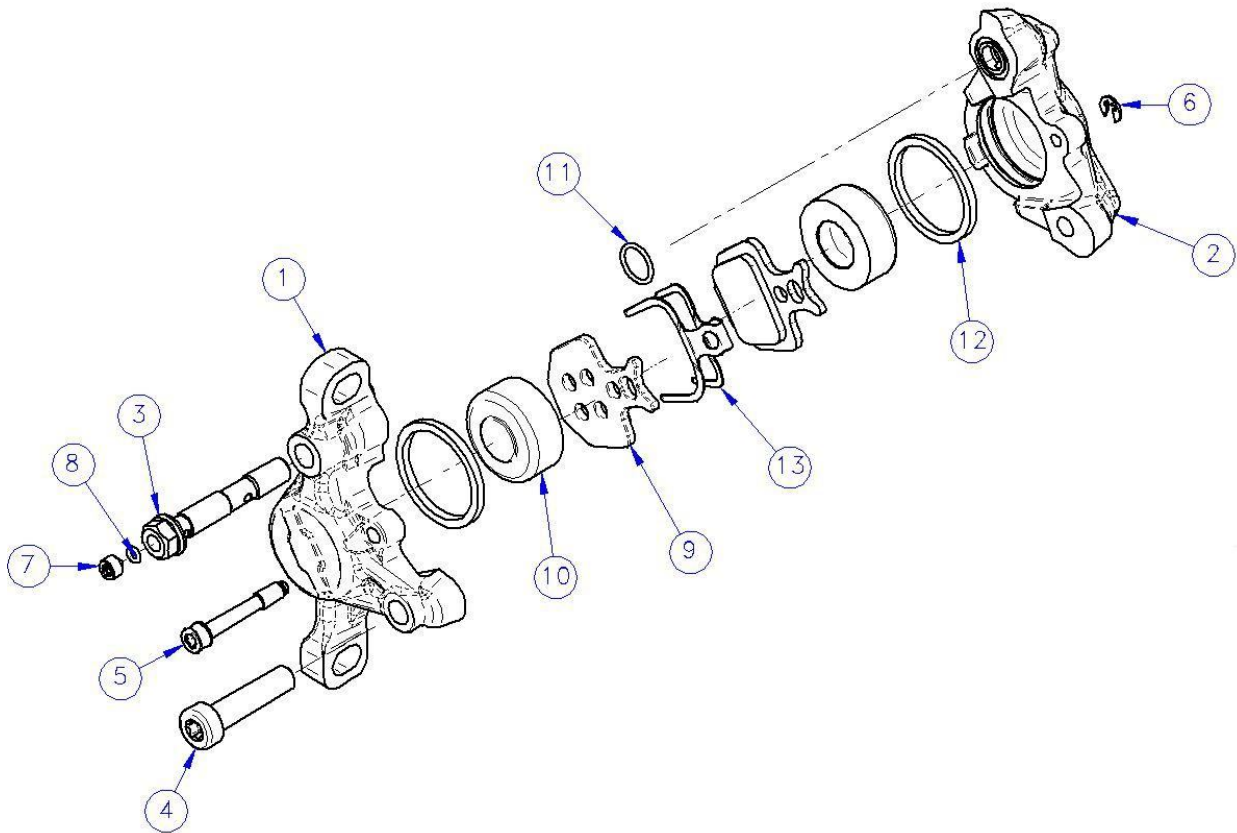

ORO K18 - ORO K18 CALIPER – PINZA ORO K18 - MY2006

Description Descrizione	Position Posizione	Code Codice
Oro K18 Complete caliper Pinza completa Oro K18	All the parts (Except 7-8)	FD50052-00
Left caliper body Corpo pinza sinistro	1	FD-C117-00
Right caliper body Corpo pinza destro	2	FD-C118-00
Screws kit Kit viti	3-4-5-6-7	FD40067-10
Piston kit (2 pcs) Kit pistoni (2 pz)	10-10-12-12-(grease/grasso)	FD40059-10
ORing Kit Kit OR	8-11-12-12	FD40060-10
Sintered brake pads kit "oro" (BOX) Kit pastiglie sinterizzate "oro" (CONFEZ.)	9-9-13	FD40081-10
Comfort brake pads kit "oro" (BOX) Kit pastiglie comfort "oro" (CONFEZ.)	9-9-13	FD40082-10
Organic brake pads kit "oro" (BOX) Kit pastiglie organiche "oro" (CONFEZ.)	9-9-13	FD40102-10
Screw pads Seeger Kit (50 pcs) Kit seeger perno pastiglie (50 pz.)	6 (50 pcs)	FD40083-10