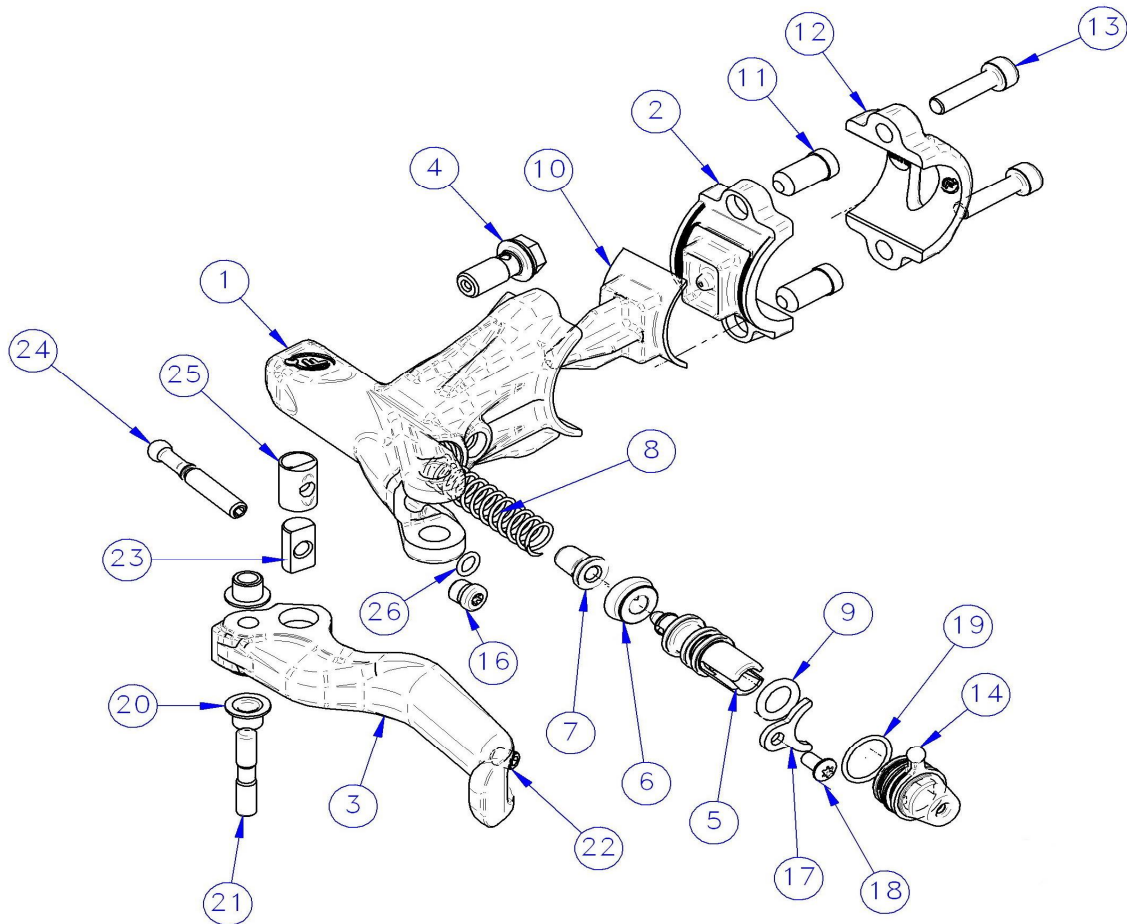

ORO K24 - ORO K24 MASTER CYLINDER - POMPA ORO K24 - MY2008

Description Descrizione	Position Posizione	Code Codice
Oro K24 Complete master cylinder Pompa completa Oro K24	All the parts (Except 4-16-26)	FD50598-00
Oro K24 Complete master cylinder body Corpo pompa completa Oro K24	1-2-10-11(2 Pcs.)	FD40088-20
Brake lever Kit Kit Leva freno	3-20(2 Pcs.)-21-22	FD40063-20
Lever adjustment kit Kit regolazione leva	23-24-25	FD40064-20
Piston kit Kit pistone	5-6-7-8-9 – (grease/grasso)	FD40065-20
F.c.s. Adjustment kit Kit regolazione F.c.s.	14-17-18-19	FD40066-20
Screw reservoir kit Kit viti serbatoio	16-26	FD40049-20
Hose screw kit Kit viti fissaggio tubo	4 + [2xOR (6x1mm)]	FD40067-20
Master cylinder clamp and screws Collarino pompa con viti	12-13(2Pcs.)	FD40082-20