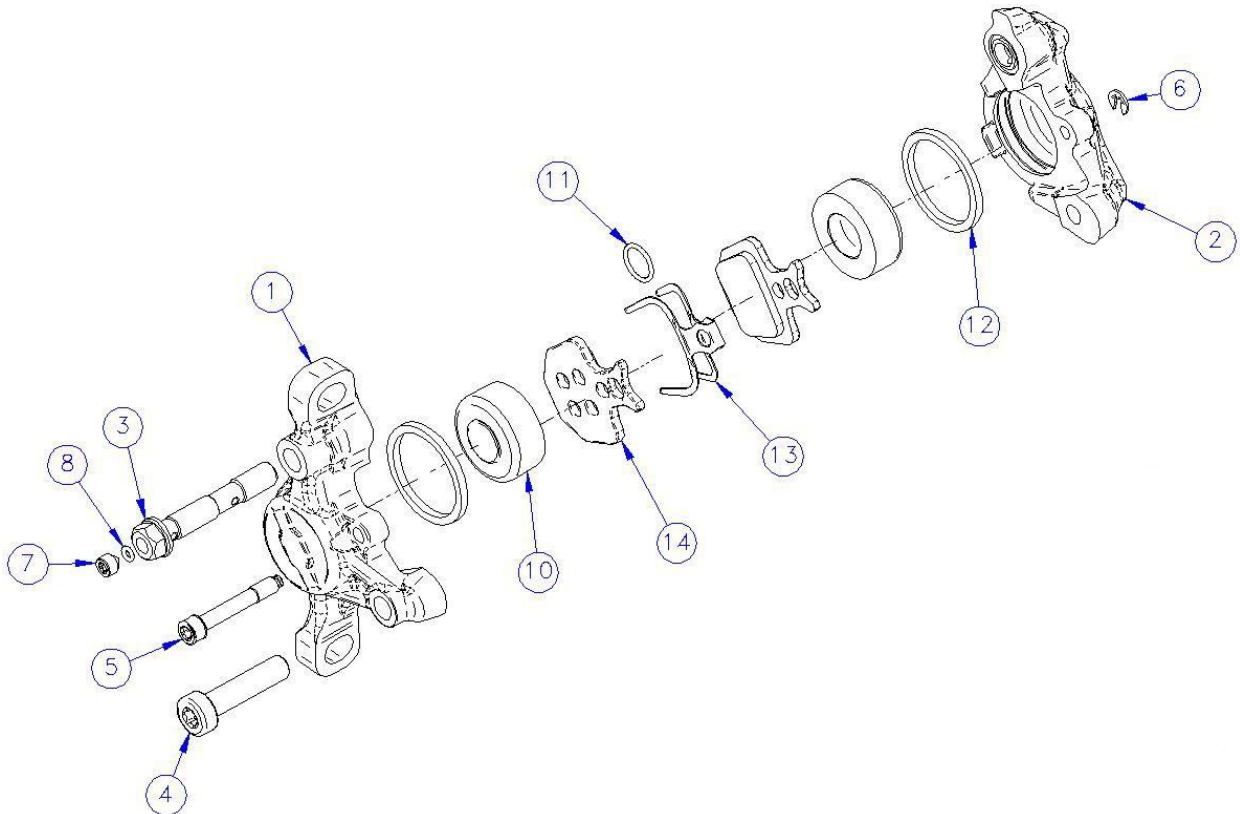

ORO PURO - ORO PURO CALIPER – PINZA ORO PURO - MY2006

Description Descrizione	Position Posizione	Code Codice
Oro Puro Complete caliper Pinza completa Oro Puro	All the parts (Except 7-8)	FD50058-00
Left caliper body Corpo pinza sinistro	1	FD-C114-00
Right caliper body Corpo pinza destro	2	FD-C115-00
Screws kit Kit viti	3-4-5-6-7	FD40075-10
Piston kit (2 pcs) Kit pistoni (2 pz)	10-10-12-12-(grease/grasso)	FD40059-10
ORing Kit Kit OR	8-11-12-12	FD40060-10
Organic brake pads kit "oro Puro" (BOX) Kit pastiglie organiche "oro Puro" (CONFEZ.)	14-14-13	FD40079-10
Sintered brake pads kit "oro" (BOX) Kit pastiglie sinterizzate "oro" (CONFEZ.)	14-14-13	FD40081-10
Comfort brake pads kit "oro" (BOX) Kit pastiglie comfort "oro" (CONFEZ.)	14-14-13	FD40082-10
Organic brake pads kit "oro" (BOX) Kit pastiglie organiche "oro" (CONFEZ.)	14-14-13	FD40102-10
Screw pads Seeger Kit (50 pcs) Kit seeger perno pastiglie (50 pz.)	6 (50 pcs)	FD40083-10