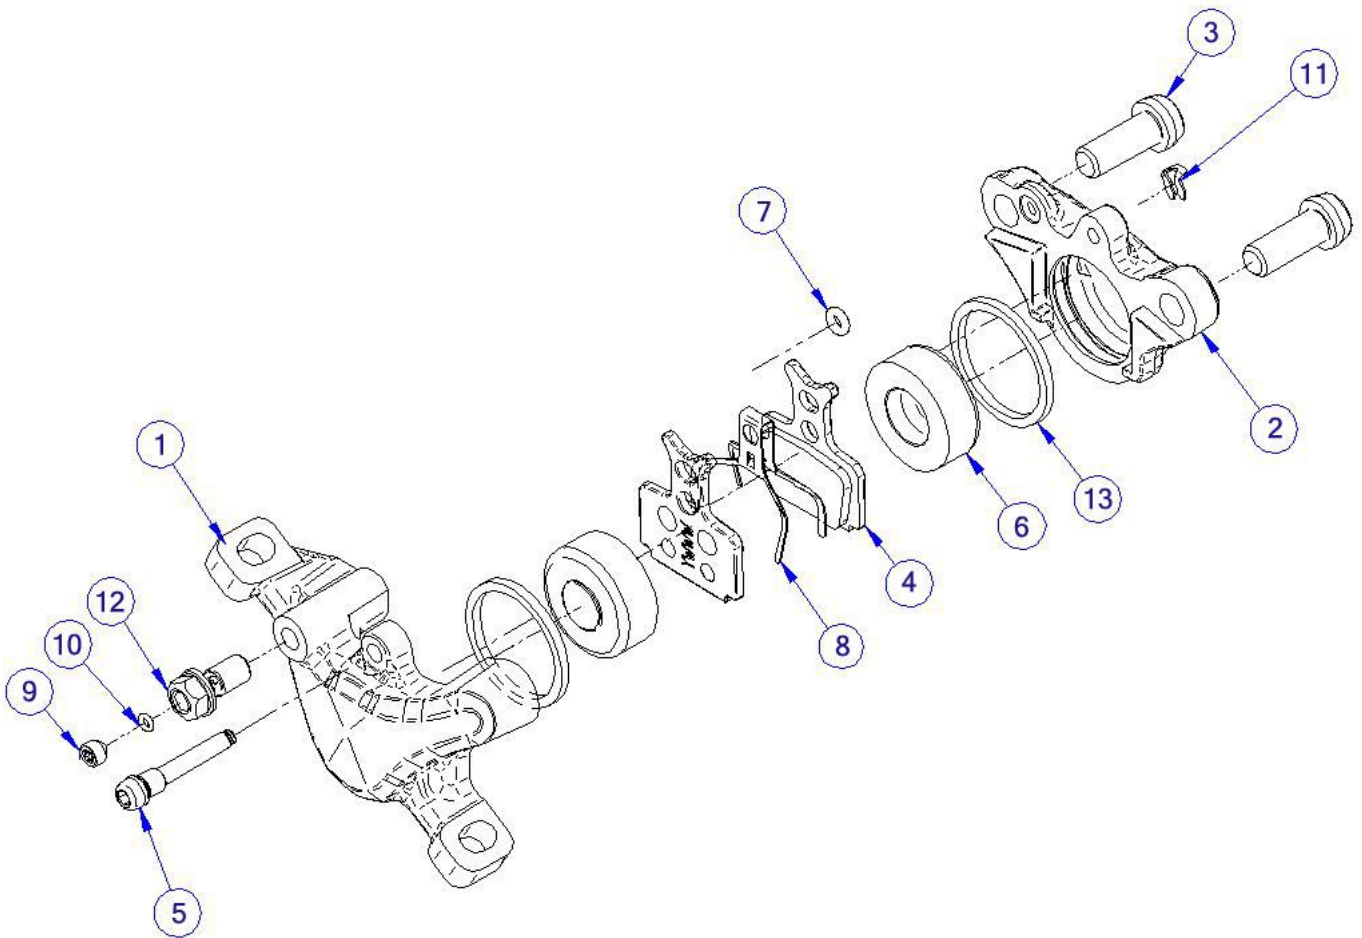

Mega - MEGA CALIPER – PINZA MEGA – MY2010

Description Descrizione	Position Posizione	Code Codice
Mega Complete caliper Pinza completa Mega	All the parts (Except 9-10-12)	FD52014-00
Left caliper body Corpo pinza sinistro	1	FD-C151-27
Right caliper body Corpo pinza destro	2	FD-C152-27
Screws kit Kit viti	3(2 Pcs.)-5-9-11-12	FD40115-10
Piston kit (2 pcs) Kit pistoni (2 pz)	6(2 Pcs.)-13(2 Pcs.)- (grease/grasso)	FD40114-10
ORing Kit Kit OR	10-13(2 Pcs.)-7	FD40113-10
Sintered brake pads kit "Mega/The one/R1/Rx" (BOX) Kit pastiglie sinterizzate "Mega/The one/R1/Rx" (CONFEZ.)	4(2 Pcs.)-8	FD40103-10
Organic brake pads kit "Mega/The one/R1/Rx" (BOX) Kit pastiglie organiche "Mega/The one/R1/Rx" (CONFEZ.)	4(2 Pcs.)-8	FD40105-10
Allum./Organic brake pads kit "Mega/The one/R1/Rx" (BOX) Kit pastiglie organiche/allum. "Mega/The one/R1/Rx" (CONFEZ.)	4(2 Pcs.)-8	FD40107-10
Comfort brake pads kit "Mega/The one/R1/Rx" (BOX) Kit pastiglie comfort "Mega/The one/R1/Rx" (CONFEZ.)	4(2 Pcs.)-8	FD40135-10
Screw pads Seeger Kit (50 pcs) Kit seeger perno pastiglie (50 pz.)	11 (50 pcs)	FD40083-10