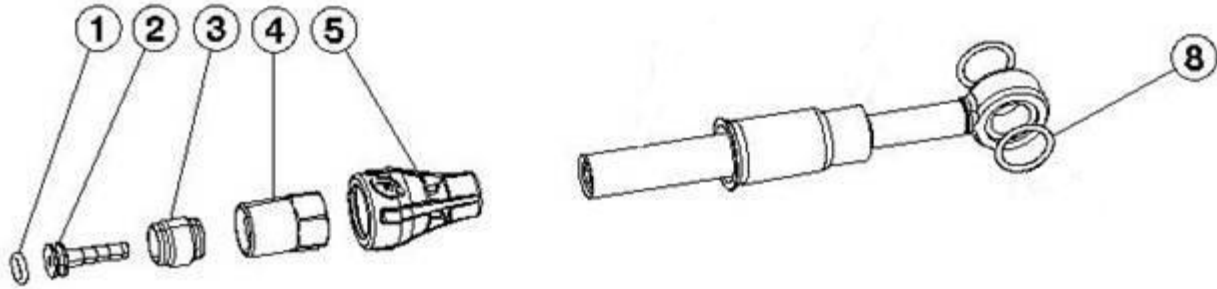

# Mega - MEGA CALIPER – PINZA MEGA – MY2010

<b>Description Descrizione</b>	<b>Position Posizione</b>	<b>Code Codice</b>
Mega Complete caliper Pinza completa Mega	All the parts (Except 9-10-12)	FD52014-00
Left caliper body Corpo pinza sinistro	1	FD-C151-27
Right caliper body Corpo pinza destro	2	FD-C152-27
Screws kit Kit viti	3(2 Pcs.)-5-9-11-12	FD40115-10
Piston kit (2 pcs) Kit pistoni (2 pz)	6(2 Pcs.)-13(2 Pcs.)- (grease/grasso)	FD40114-10
ORing Kit Kit OR	10-13(2 Pcs.)-7	FD40113-10
Sintered brake pads kit "Mega/The one/R1/Rx" (BOX) Kit pastiglie sinterizzate "Mega/The one/R1/Rx" (CONFEZ.)	4(2 Pcs.)-8	FD40103-10
Organic brake pads kit "Mega/The one/R1/Rx" (BOX) Kit pastiglie organiche "Mega/The one/R1/Rx" (CONFEZ.)	4(2 Pcs.)-8	FD40105-10
Allum./Organic brake pads kit "Mega/The one/R1/Rx" (BOX) Kit pastiglie organiche/allum. "Mega/The one/R1/Rx" (CONFEZ.)	4(2 Pcs.)-8	FD40107-10
Comfort brake pads kit "Mega/The one/R1/Rx" (BOX) Kit pastiglie comfort "Mega/The one/R1/Rx" (CONFEZ.)	4(2 Pcs.)-8	FD40135-10
Screw pads Seeger Kit (50 pcs) Kit seeger perno pastiglie (50 pz.)	11 (50 pcs)	FD40083-10

# Mega/TheOne HYDRAULIC HOSE – TUBO IDRAULICO – MY2010

Description Descrizione	Position Posizione	Code Codice
Hose joint kit Kit raccordi tubo	1-2-3-4	FD40018-40
200 cm Complete hydraulic hose Tubo olio 200 cm completo	All the parts	FD50143-00
Hose cover kit (50 pcs) Gommino copritubo (50 pcs)	5 (50 Pcs.)	FD40020-40
Compression fitting kit (50 pcs) Kit biconico (50pz)	3 (50 pz)	FD40013-40
Nut kit (50 pcs) Kit bussola di serraggio (50 pz)	4 (50 pz)	FD40103-40
Pin kit (50 pcs) Kit spina (50 pz)	2 (50 pcs)	FD40015-40
O-ring 6x1 kit (100 pcs) Kit o-ring 6x1 (100 pz)	8 (100 pcs)	FD40016-40
O-ring 3x1 kit (50 pcs) Kit o-ring 3x1 (50 pz)	1 (50 pcs)	FD40017-40