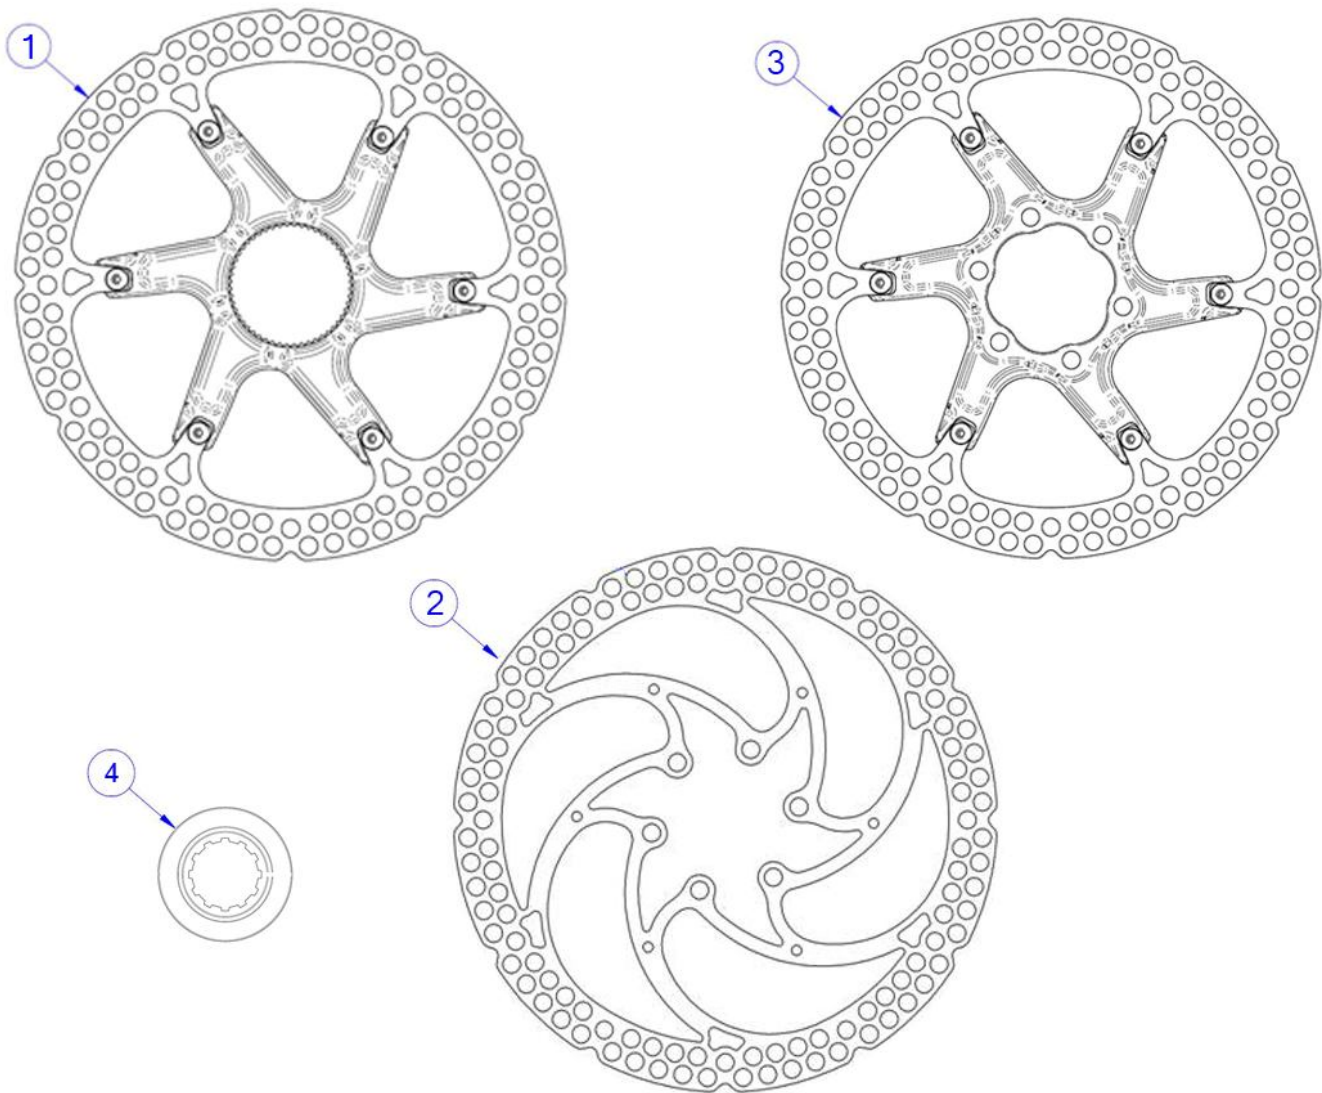

Rx/Mega/TheOne/R1 - DISCS – DISCHI - MY2010

Description Descrizione	Position Posizione	Code Codice
Disc Ø160mm - 6 bolt (Solid) Disco Ø160mm - 6 Fori (Monolitico)	2	FD50696-00
Disc Ø180mm - 6 bolt (Solid) Disco Ø180mm - 6 Fori (Monolitico)	2	FD50697-00
Disc Ø203mm - 6 bolt (Solid) Disco Ø203mm - 6 Fori (Monolitico)	2	FD54001-00
Disc Ø160mm - 6 bolt (Red Al.carrier) Disco Ø160mm - 6 Fori (2pezzi int.rosso)	3	FD54010-00
Disc Ø180mm - 6 bolt (Red Al.carrier) Disco Ø180mm - 6 Fori (2pezzi int.rosso)	3	FD54011-00
Disc Ø160mm – Center Lock (Red Al.carrier) Disco Ø160mm – Center Lock (2pezzi int.rosso)	1	FD54012-00
Disc Ø180mm – Center Lock (Red Al.carrier) Disco Ø180mm – Center Lock (2pezzi int.rosso)	1	FD54013-00
Disc screws kit (6 pcs.) Kit viti disco (6 pz.)	--	FD40001-50
(Titanium) Disc screws kit (6 pcs.) Kit viti disco in titanio (6 pz.)	--	FD40002-50
Center Lock Ring Ghiera fissaggio Center Lock	4	FD-G028-00