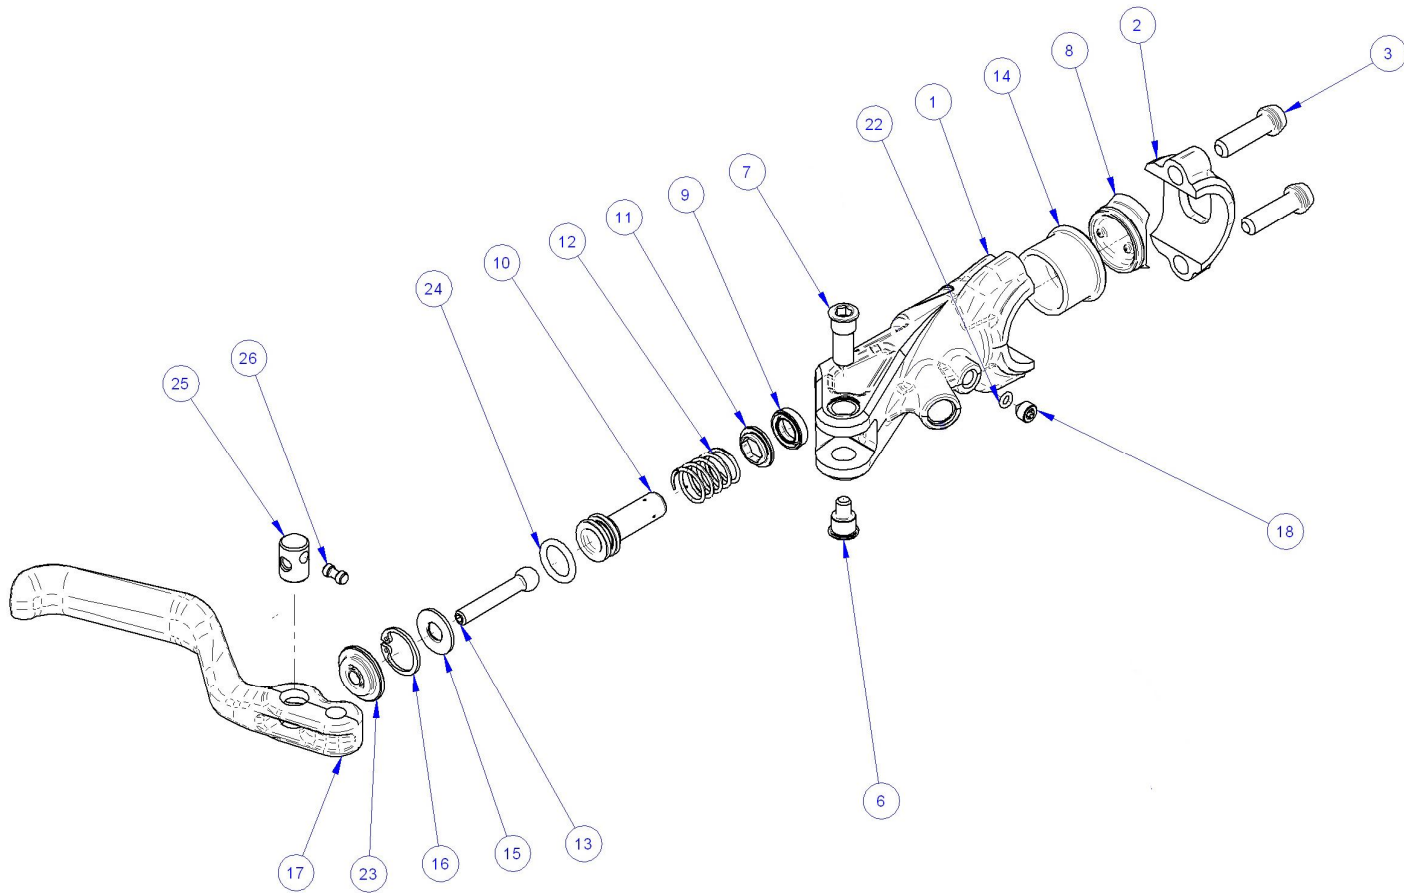

# Mega - Mega MASTER CYLINDER - POMPA Mega – MY2010

Description Descrizione	Position Posizione	Code Codice
(Left) Mega Complete master cylinder Pompa completa Mega (Sinistra)	All the parts (Except 18)	FD53029-00
(Right) Mega Complete master cylinder Pompa completa Mega (Destra)	All the parts (Except 18)	FD53030-00
Mega Complete master cylinder body Corpo pompa completa Mega	1-8-14-18-22	FD40139-20
Brake lever Kit Kit Leva freno	6-7-17	FD40129-20
Lever adjustment kit Kit regolazione leva	13-15-23-25-26	FD40130-20
Piston kit Kit pistone	9-10-11-12-16-24 –(grease/grasso)	FD40131-20
Screw reservoir kit Kit vite serbatoio	18-22	FD40132-20
(Left) Master cylinder clamp and screws Collarino pompa con viti (Sinistro)	2-3(2 Pcs.)	FD40140-20
(Right) Master cylinder clamp and screws Collarino pompa con viti (Destro)	2-3(2 Pcs.)	FD40141-20

# Mega - MEGA CALIPER – PINZA MEGA – MY2010

<b>Description Descrizione</b>	<b>Position Posizione</b>	<b>Code Codice</b>
Mega Complete caliper Pinza completa Mega	All the parts (Except 9-10-12)	FD52014-00
Left caliper body Corpo pinza sinistro	1	FD-C151-27
Right caliper body Corpo pinza destro	2	FD-C152-27
Screws kit Kit viti	3(2 Pcs.)-5-9-11-12	FD40115-10
Piston kit (2 pcs) Kit pistoni (2 pz)	6(2 Pcs.)-13(2 Pcs.)- (grease/grasso)	FD40114-10
ORing Kit Kit OR	10-13(2 Pcs.)-7	FD40113-10
Sintered brake pads kit "Mega/The one/R1/Rx" (BOX) Kit pastiglie sinterizzate "Mega/The one/R1/Rx" (CONFEZ.)	4(2 Pcs.)-8	FD40103-10
Organic brake pads kit "Mega/The one/R1/Rx" (BOX) Kit pastiglie organiche "Mega/The one/R1/Rx" (CONFEZ.)	4(2 Pcs.)-8	FD40105-10
Allum./Organic brake pads kit "Mega/The one/R1/Rx" (BOX) Kit pastiglie organiche/allum. "Mega/The one/R1/Rx" (CONFEZ.)	4(2 Pcs.)-8	FD40107-10
Comfort brake pads kit "Mega/The one/R1/Rx" (BOX) Kit pastiglie comfort "Mega/The one/R1/Rx" (CONFEZ.)	4(2 Pcs.)-8	FD40135-10
Screw pads Seeger Kit (50 pcs) Kit seeger perno pastiglie (50 pz.)	11 (50 pcs)	FD40083-10