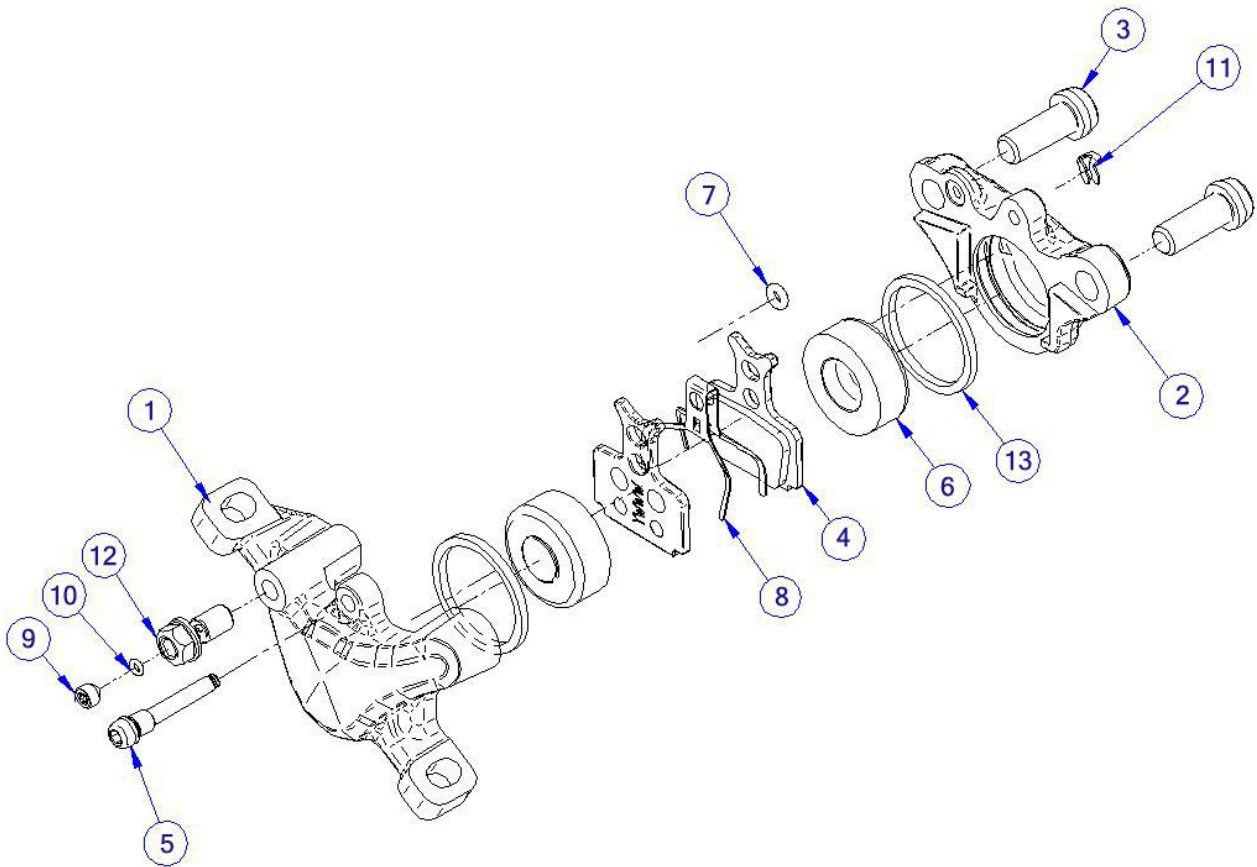

Mega - Mega CALIPER – PINZA Mega - MY2008/2009

Description Descrizione	Position Posizione	Code Codice
Mega Complete caliper Pinza completa Mega	All the parts (Except 9-10-12)	FD52014-00
Left caliper body Corpo pinza sinistro	1	FD-C151-27
Right caliper body Corpo pinza destro	2	FD-C152-27
Screws kit Kit viti	3(2 Pcs.)-5-9-11-12	FD40115-10
Piston kit (2 pcs) Kit pistoni (2 pz)	6(2 Pcs.)-13(2 Pcs.)- (grease/grasso)	FD40114-10
O Ring Kit Kit OR	10-13(2 Pcs.)-7	FD40113-10
Sintered brake pads kit "Mega/The one/R1/Rx" (BOX) Kit pastiglie sinterizzate "Mega/The one/R1/Rx" (CONFEZ.)	4(2 Pcs.)-8	FD40103-10
Organic brake pads kit "Mega/The one/R1/Rx" (BOX) Kit pastiglie organiche "Mega/The one/R1/Rx" (CONFEZ.)	4(2 Pcs.)-8	FD40105-10
Allum./Organic brake pads kit "Mega/The one/R1/Rx" (BOX) Kit pastiglie organiche/allum. "Mega/The one/R1/Rx" (CONFEZ.)	4(2 Pcs.)-8	FD40107-10
Comfort brake pads kit "Mega/The one/R1/Rx" (BOX) Kit pastiglie comfort "Mega/The one/R1/Rx" (CONFEZ.)	4(2 Pcs.)-8	FD40135-10
Screw pads Seeger Kit (50 pcs) Kit seeger perno pastiglie (50 pz.)	11 (50 pcs)	FD40083-10