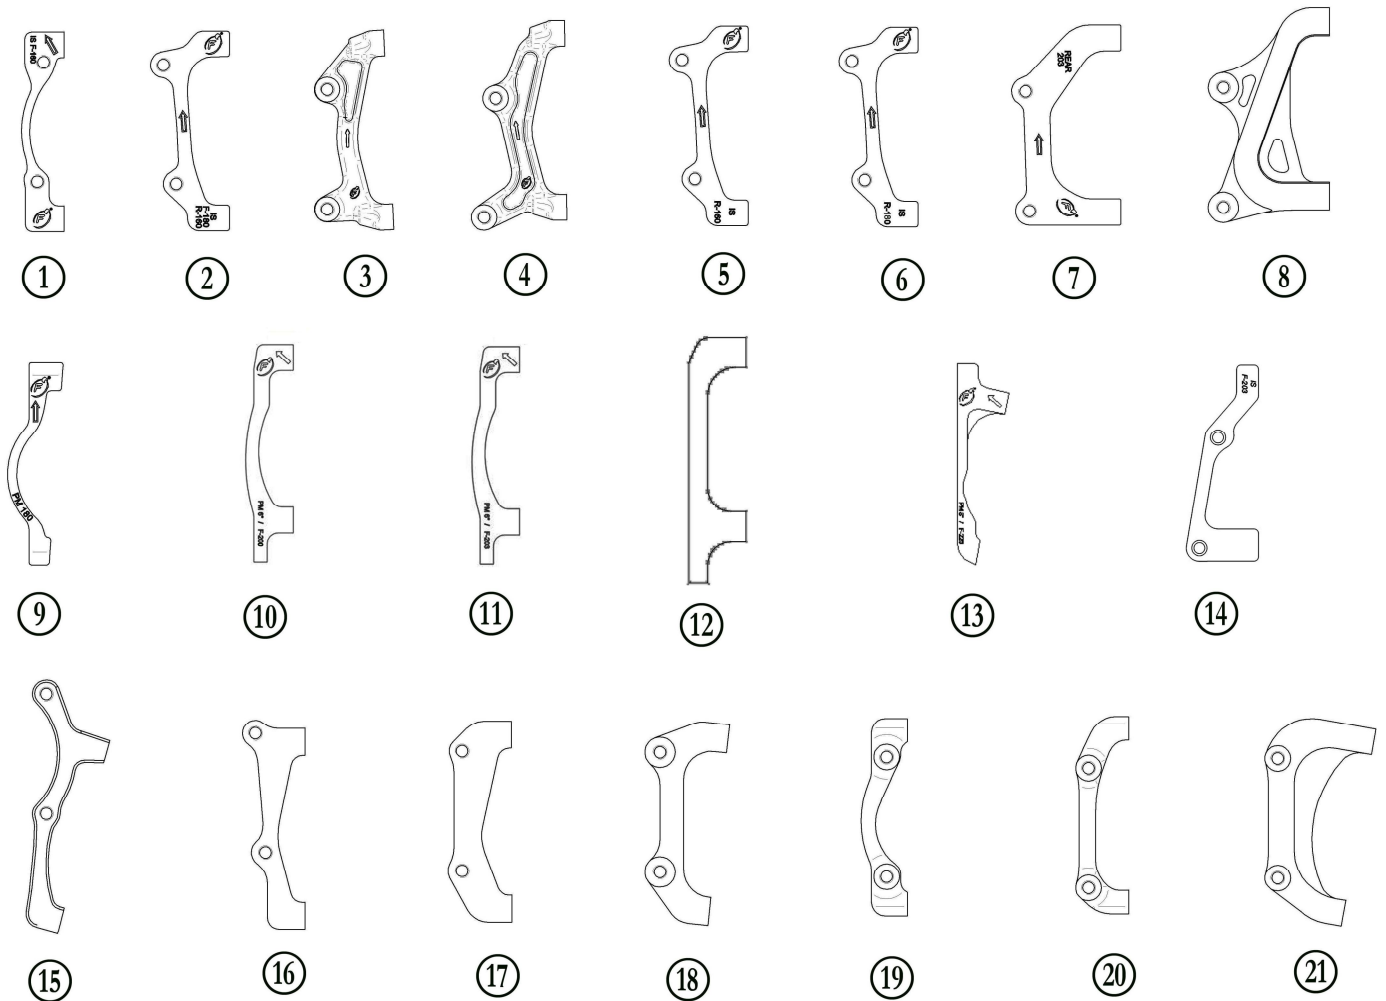

Adaptors – ADATTATORI

Description Descrizione	Position Posizione	Code Codice
Front adaptor P.M. for Ø160mm I.S. Adattatore anteriore P.M. per I.S. Ø160 mm	1	FD40089-10
Adaptor for front Ø180mm I.S. Adattatore PM per I.S. Ø180mm Anteriore	2	FD40062-10
Adaptor for front Ø200mm I.S. Adattatore PM per I.S. Ø200mm Anteriore	3	FD40063-10
Adaptor for front Ø203mm I.S. Adattatore PM per I.S. Ø203mm Anteriore	14	FD40134-10
Adaptor for front Ø220mm I.S. or rear Ø200mm I.S. Adattatore PM per I.S. Ø220mm Anteriore o I.S. Ø200mm Posteriore	4	FD40064-10
Adaptor for rear Ø160mm I.S. Adattatore PM per I.S. Ø160mm Posteriore	5	FD40131-10
Adaptor for rear Ø180mm I.S. Adattatore PM per I.S. Ø180mm Posteriore	6	FD40132-10
Adaptor for rear Ø203mm I.S. Adattatore PM per I.S. Ø203mm Posteriore	7	FD40093-10
Front adaptor P.M. for Ø180mm P.M. 6" Adattatore anteriore P.M. per P.M. 6" Ø180mm	9	FD40074-10
Front adaptor P.M. for Ø200mm Fox F40 Adattatore anteriore P.M. per Fox F40 Ø200mm	16	FD40073-10
Front adaptor P.M. for Ø220mm Fox F40 Adattatore anteriore P.M. per Fox F40 Ø220mm	17	FD40084-10