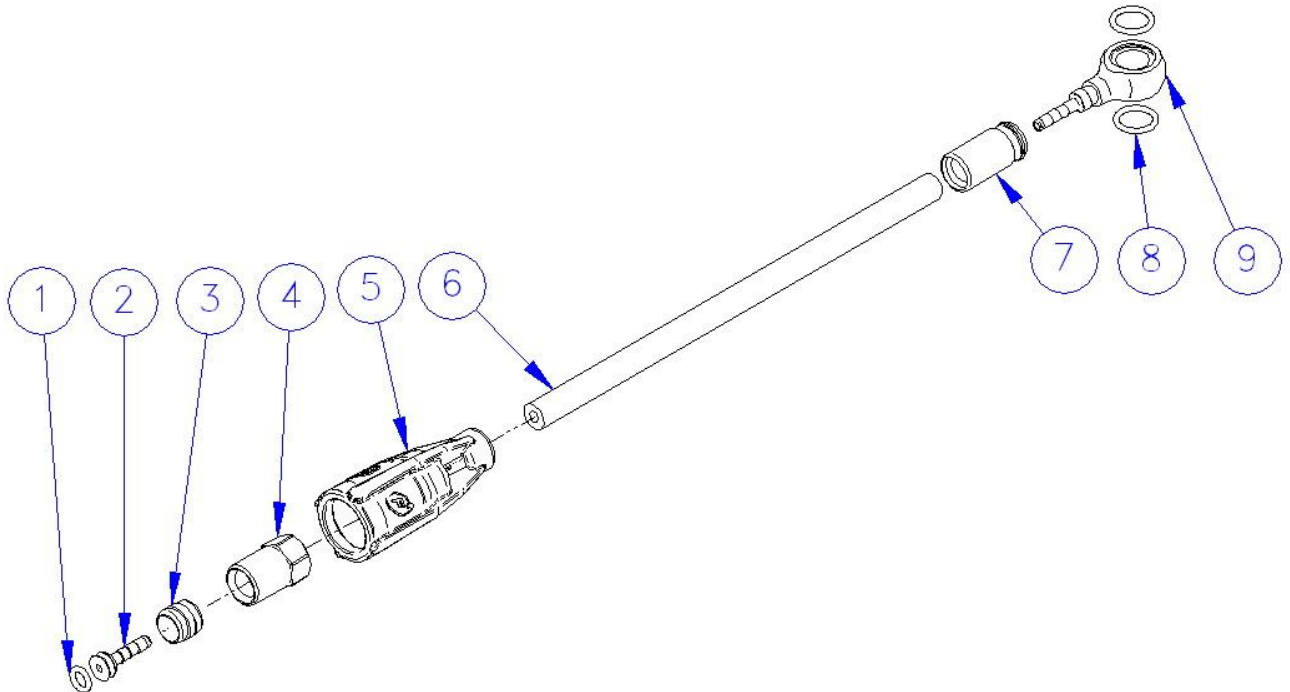

Mega/TheOne HYDRAULIC HOSE – TUBO IDRAULICO – MY2008/2009

Description Descrizione	Position Posizione	Code Codice
Hose joint kit Kit raccordi tubo	1-2-3-4	FD40018-40
200 cm Complete hydraulic hose Tubo olio 200 cm completo	All the parts	FD50126-00
Hose cover kit (50 pcs) Gommino copritubo (50 pcs)	5 (50 Pcs.)	FD40019-40
Compression fitting kit (50 pcs) Kit biconico (50pz)	3 (50 pz)	FD40013-40
Nut kit (50 pcs) Kit bussola di serraggio (50 pz)	4 (50 pz)	FD40103-40
Pin kit (50 pcs) Kit spina (50 pz)	2 (50 pcs)	FD40015-40
O-ring 6x1 kit (100 pcs) Kit o-ring 6x1 (100 pz)	8 (100 pcs)	FD40016-40
O-ring 3x1 kit (50 pcs) Kit o-ring 3x1 (50 pz)	1 (50 pcs)	FD40017-40