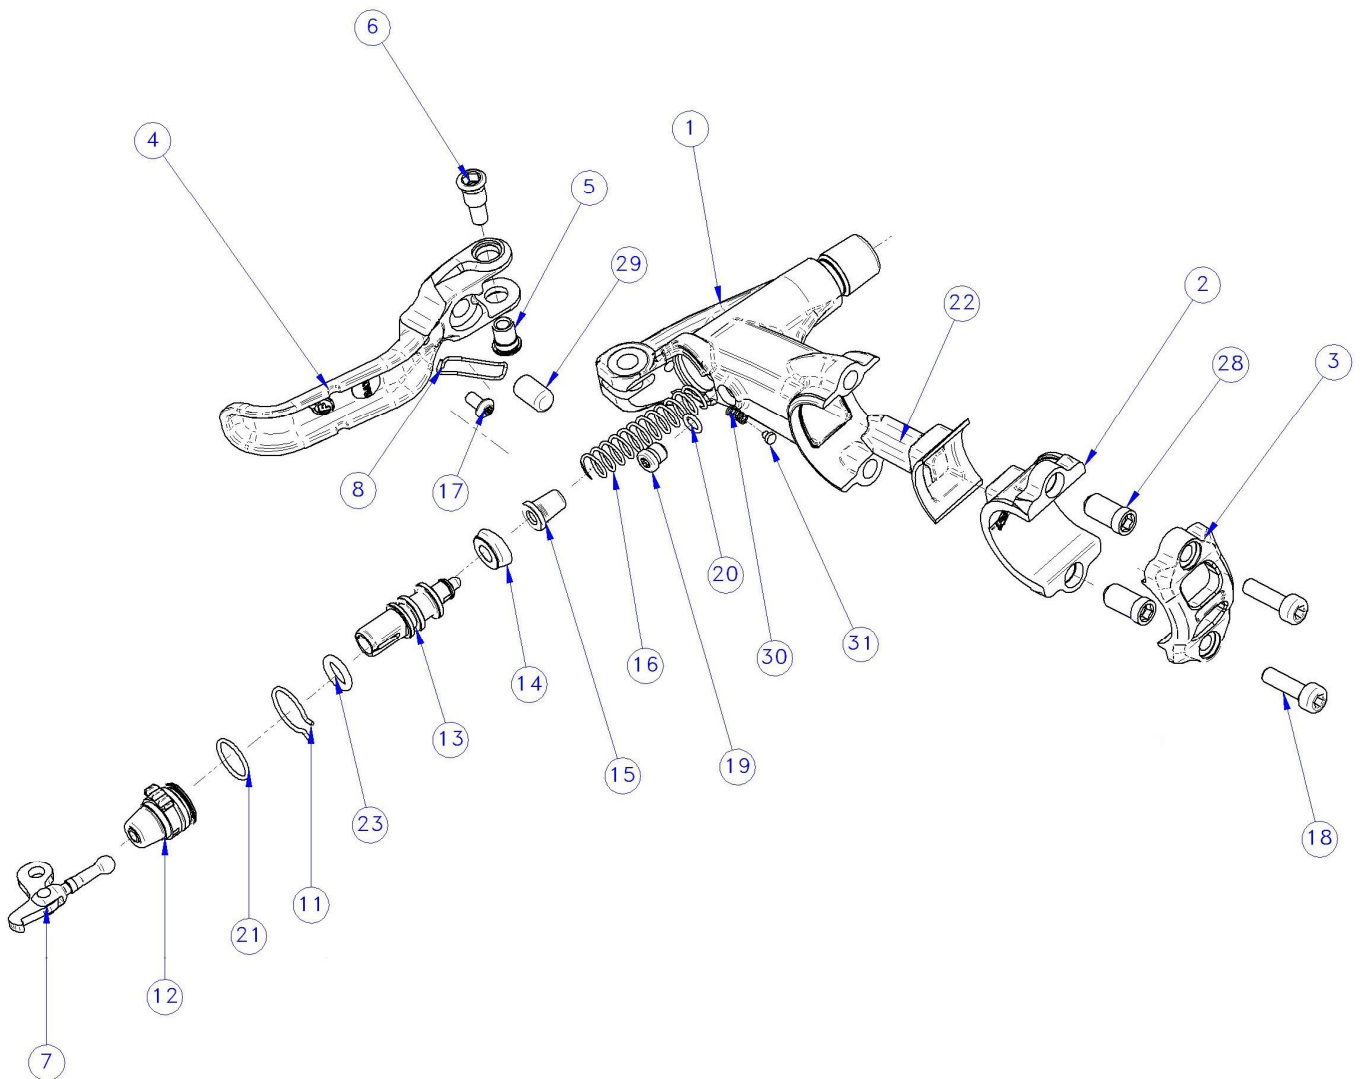

Mega - Mega MASTER CYLINDER - POMPA Mega – MY2008/2009

Description Descrizione	Position Posizione	Code Codice
Mega Complete master cylinder Pompa completa Mega	All the parts (Except 19-20)	FD50602-00
Mega Complete master cylinder body Corpo pompa completa Mega	1-2-22-28(2 Pcs.)-30-31	FD40103-20
Brake lever Kit Kit Leva freno	4-5-6	FD40104-20
Lever adjustment kit Kit regolazione leva	7-8-17-29	FD40105-20
Piston kit Kit pistone	13-14-15-16-23 – (grease/grasso)	FD40106-20
F.c.s. Adjustment kit Kit regolazione F.c.s.	11-12-21	FD40108-20
Screw reservoir kit Kit vite serbatoio	19-20	FD40049-20
Master cylinder clamp and screws Collarino pompa con viti	3-18(2 Pcs.)	FD40107-20

Mega - Mega CALIPER – PINZA Mega - MY2008/2009

Description Descrizione	Position Posizione	Code Codice
Mega Complete caliper Pinza completa Mega	All the parts (Except 9-10-12)	FD52014-00
Left caliper body Corpo pinza sinistro	1	FD-C151-27
Right caliper body Corpo pinza destro	2	FD-C152-27
Screws kit Kit viti	3(2 Pcs.)-5-9-11-12	FD40115-10
Piston kit (2 pcs) Kit pistoni (2 pz)	6(2 Pcs.)-13(2 Pcs.)- (grease/grasso)	FD40114-10
O Ring Kit Kit OR	10-13(2 Pcs.)-7	FD40113-10
Sintered brake pads kit "Mega/The one/R1/Rx" (BOX) Kit pastiglie sinterizzate "Mega/The one/R1/Rx" (CONFEZ.)	4(2 Pcs.)-8	FD40103-10
Organic brake pads kit "Mega/The one/R1/Rx" (BOX) Kit pastiglie organiche "Mega/The one/R1/Rx" (CONFEZ.)	4(2 Pcs.)-8	FD40105-10
Allum./Organic brake pads kit "Mega/The one/R1/Rx" (BOX) Kit pastiglie organiche/allum. "Mega/The one/R1/Rx" (CONFEZ.)	4(2 Pcs.)-8	FD40107-10
Comfort brake pads kit "Mega/The one/R1/Rx" (BOX) Kit pastiglie comfort "Mega/The one/R1/Rx" (CONFEZ.)	4(2 Pcs.)-8	FD40135-10
Screw pads Seeger Kit (50 pcs) Kit seeger perno pastiglie (50 pz.)	11 (50 pcs)	FD40083-10