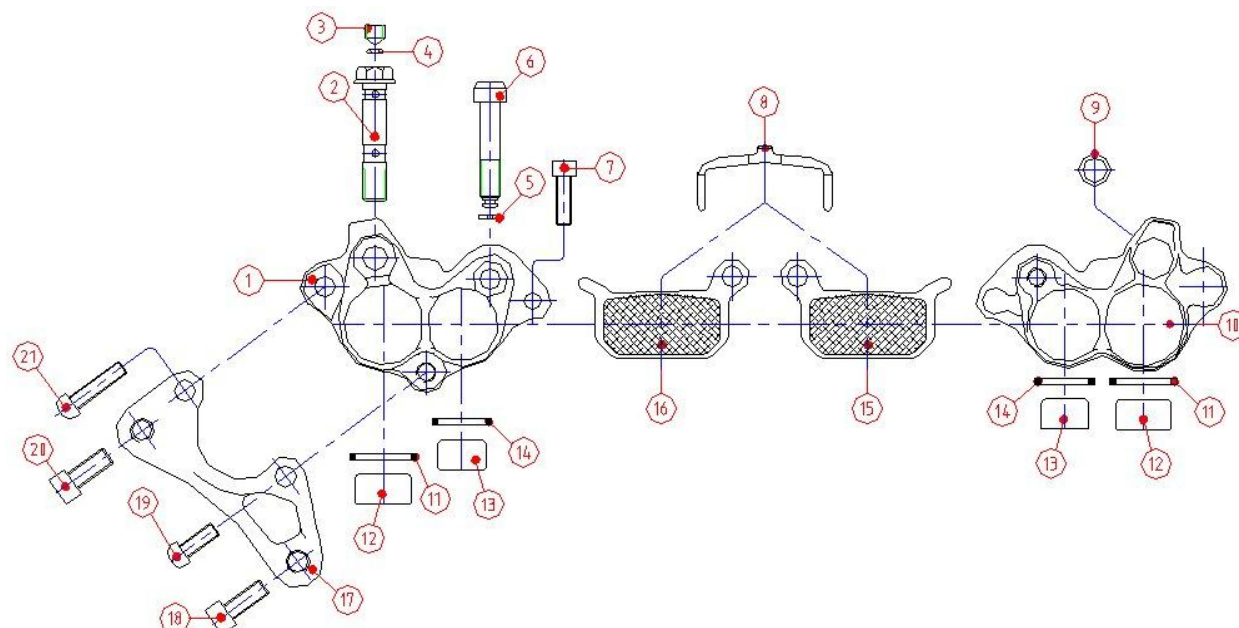

4Racing - CALIPER - PINZA

Description Descrizione	Position Posizione	Code Codice
Screws / OR kit - Kit viti OR 2002	2-3-4-6-7-9-18-20-5	FD40032-10
Bleeding screw kit - Kit sfiato aria		FD40023-10
Organic brake pads kit (BOX) Kit pastiglie organiche (CONFEZ.)	16-8-15	FD40078-10
Piston kit (2 pcs) - Kit pistoni	11-12-13-14	FD40025-10
Front caliper IS adaptor kit (Ø185) Adattatore anteriore IS (Ø185)	17-19-21	FD40026-10
Rear caliper IS adaptor kit (Ø160) Adattatore posteriore IS (Ø160)	17-19-21	FD40027-10
Front caliper IS adaptor kit (Ø160) Adattatore anteriore IS (Ø 160)	17-19-21	FD40037-10
Front Manitou adaptor kit (Ø185) Adattatore per forcella Manitou (Ø185)	17-19-21	FD40028-10
Front Boxxer adaptor kit (Ø185) Adattatore per forcella Boxxer (Ø185)	17-19-21	FD40029-10
Caliper IS adapt. kit (rear Ø185, fr. Ø205) Adattatore (post. Ø 185, ant. Ø205)	17-19-21	FD40036-10
Front Manitou adaptor kit (Ø205) Adattatore per forcella Manitou (Ø205)	17-19-21	FD40044-10
Front Boxxer adaptor kit (Ø205) Adattatore per forcella Boxxer (Ø205)	17-19-21	FD40043-10
Rear adaptor kit (Ø205) Adattatore posteriore (Ø205)	17-19-21	FD40051-10
Pads spring - Molla ric. pastiglie	8	FD-M023-00
OR Kit (pump/caliper/tube) Kit OR	All the brake kit's snap rings	FD40035-10