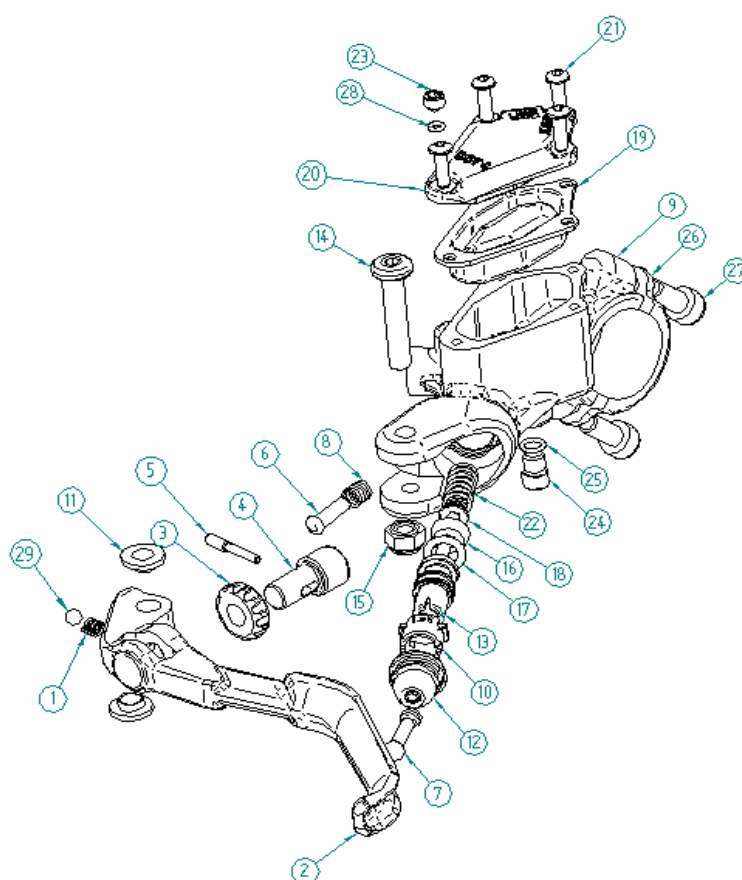

B4 Team-B4 Pro-4Racing XC_{PUMP}- POMPA

Description Descrizione	Position Posizione	Code Codice
Complete left pump 2005 Pompa sinistra completa 2005	1-2-3-3-7-7-8-9-10-11-12-15-16-17-17-18-19-20- 21-22-23-23-25-26-27	FD50542-00
Complete right pump 2005 Pompa destra completa	1-2-3-3-7-7-8-9-10-11-12-15-16-17-17-18-19-20- 21-22-23-23-25-26-27	FD50543-00
Left body pump Corpo pompa sinistro	1	FD40010-20
Right body pump Corpo pompa sinistro	1	FD40011-20
Cover lever left Kit 2005 Kit Para leva 2005	11-12-27	FD40045-20
Cover lever right Kit 2005 Kit Para leva 2005	11-12-27	FD40046-20
Brake lever Kit 2005 Kit Leva freno 2005	15-16-17-18	FD40047-20
Piston kit Kit pistone	19-20-21-22-23-24-25-26	FD40048-20
Left reservoir pump kit Kit serbatoio sinistro	7-8-9-10	FD40050-20
Right reservoir pump kit Kit serbatoio destro	7-8-9-10	FD40051-20
Fitting screw tube kit Kit vite fissaggio tubo	4-5-6	FD40016-20
Screw reservoir kit Kit vite serbatoio	13-14	FD40049-20
Pump clamp and screws Collarino pompa con viti	2-3	FD40027-20

4Racing FR – 4Racing DH PUMP - POMPA

Description Descrizione	Position Posizione	Code Codice
Complete left pump Pompa sinistra completa	All the parts	FD50530-00
Complete right pump Pompa destra completa	All the parts	FD50531-00
Pump clamp and screws Collarino pompa con viti	26-27-27	FD40031-20
Brake lever Kit Kit Leva freno	15-11-11-14-2	FD40032-20
Piston kit Kit pistone	22-18-16-17-13-10-12	FD40040-20
Reservoir pump kit Kit serbatoio pompa DH	19-20-21-21-21-21-23-28	FD40053-20
Adjustament lever kit Kit regolazione leva	1-3-4-5-6-7-8-29	FD40038-20
Screw reservoirs kit Kit viti serbatoio	24-25	FD40049-20