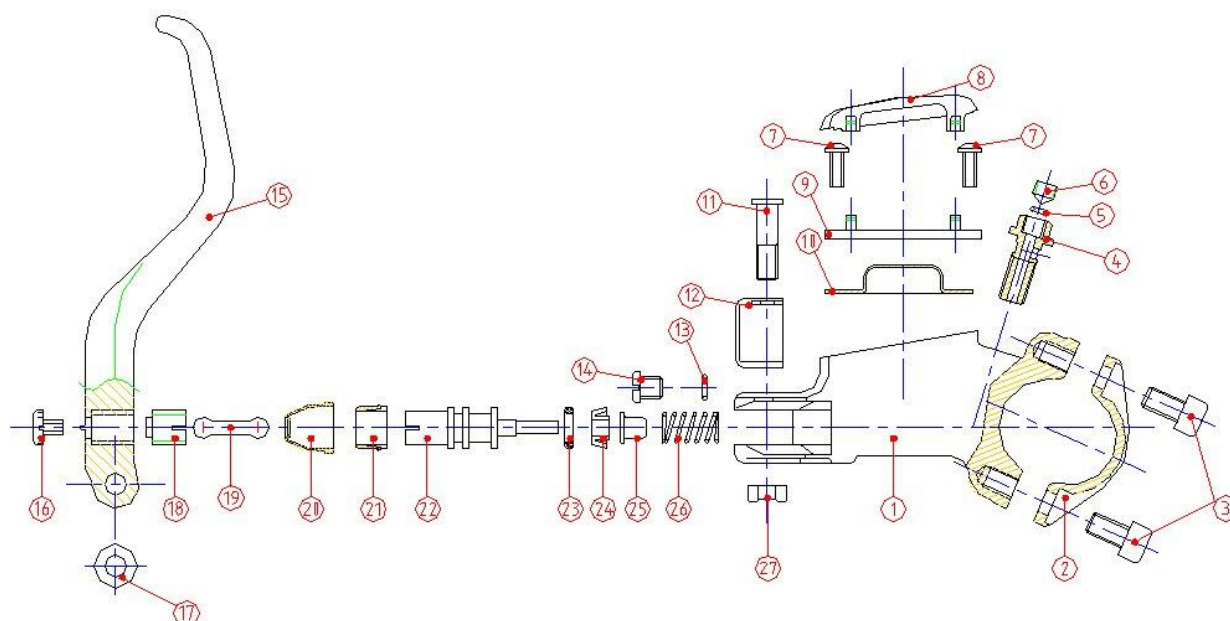

B4 Team-B4 Pro-4Racing XC_{PUMP}- POMPA

Description Descrizione	Position Posizione	Code Codice
Complete left pump 2005 Pompa sinistra completa 2005	1-2-3-3-7-7-8-9-10-11-12-15-16-17-17-18-19-20- 21-22-23-23-25-26-27	FD50542-00
Complete right pump 2005 Pompa destra completa	1-2-3-3-7-7-8-9-10-11-12-15-16-17-17-18-19-20- 21-22-23-23-25-26-27	FD50543-00
Left body pump Corpo pompa sinistro	1	FD40010-20
Right body pump Corpo pompa sinistro	1	FD40011-20
Cover lever left Kit 2005 Kit Para leva 2005	11-12-27	FD40045-20
Cover lever right Kit 2005 Kit Para leva 2005	11-12-27	FD40046-20
Brake lever Kit 2005 Kit Leva freno 2005	15-16-17-18	FD40047-20
Piston kit Kit pistone	19-20-21-22-23-24-25-26	FD40048-20
Left reservoir pump kit Kit serbatoio sinistro	7-8-9-10	FD40050-20
Right reservoir pump kit Kit serbatoio destro	7-8-9-10	FD40051-20
Fitting screw tube kit Kit vite fissaggio tubo	4-5-6	FD40016-20
Screw reservoir kit Kit vite serbatoio	13-14	FD40049-20
Pump clamp and screws Collarino pompa con viti	2-3	FD40027-20

4Racing FR – 4Racing DH PUMP - POMPA

Description Descrizione	Position Posizione	Code Codice
Complete left pump Pompa sinistra completa	All the parts	FD50530-00
Complete right pump Pompa destra completa	All the parts	FD50531-00
Pump clamp and screws Collarino pompa con viti	26-27-27	FD40031-20
Brake lever Kit Kit Leva freno	15-11-11-14-2	FD40032-20
Piston kit Kit pistone	22-18-16-17-13-10-12	FD40040-20
Reservoir pump kit Kit serbatoio pompa DH	19-20-21-21-21-21-23-28	FD40053-20
Adjustament lever kit Kit regolazione leva	1-3-4-5-6-7-8-29	FD40038-20
Screw reservoirs kit Kit viti serbatoio	24-25	FD40049-20