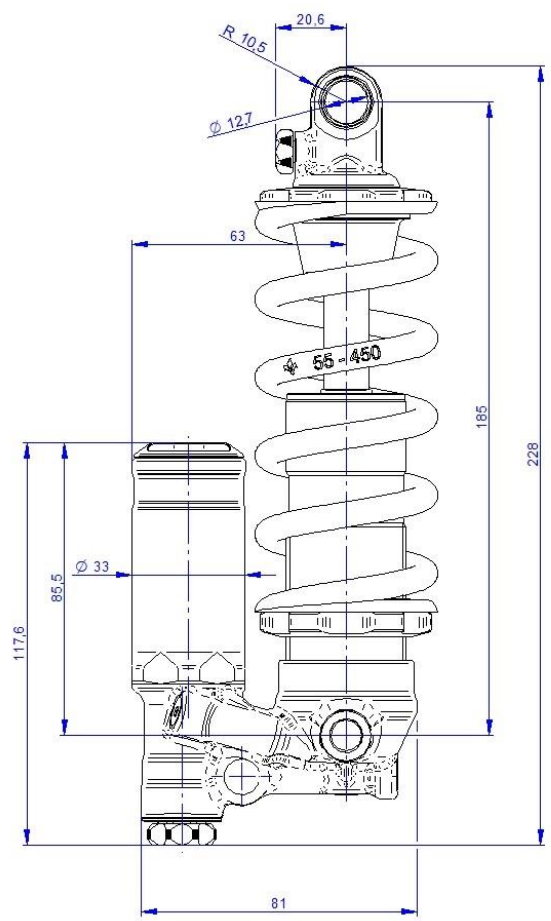

FORMULA MOD SHOCK DIMENSIONS

185x55 trunnion

205x65 trunnion