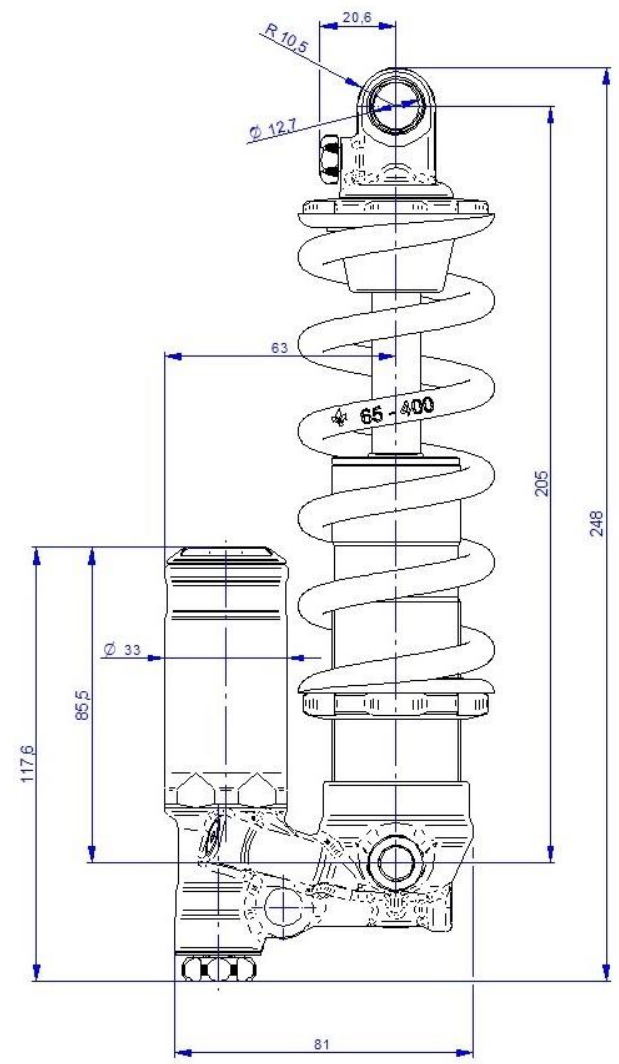

FORMULA MOD SHOCK DIMENSIONS

185x55 trunnion

205x65 trunnion