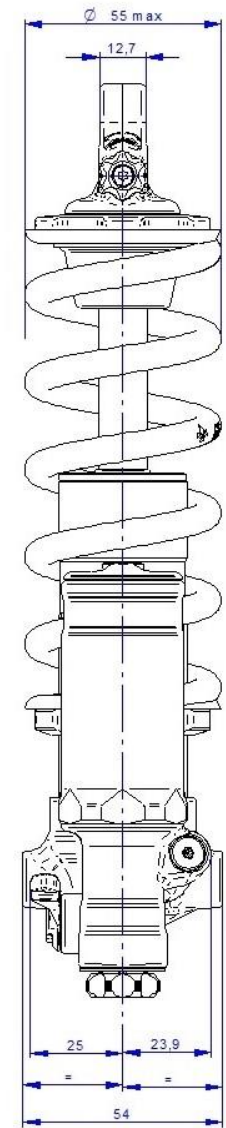

FORMULA MOD SHOCK DIMENSIONS

185x55 trunnion

205x65 trunnion