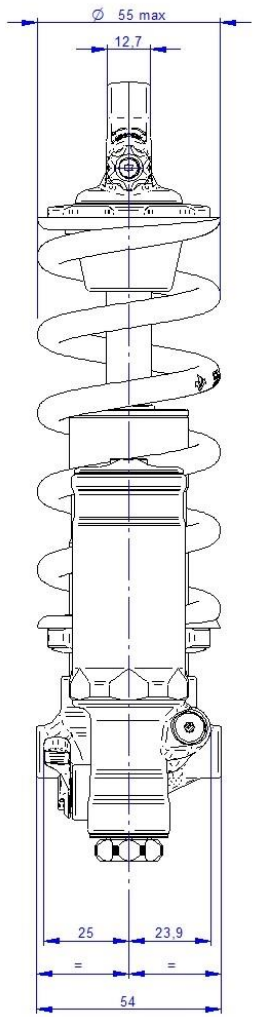

FORMULA MOD SHOCK DIMENSIONS

185x55 trunnion

205x65 trunnion