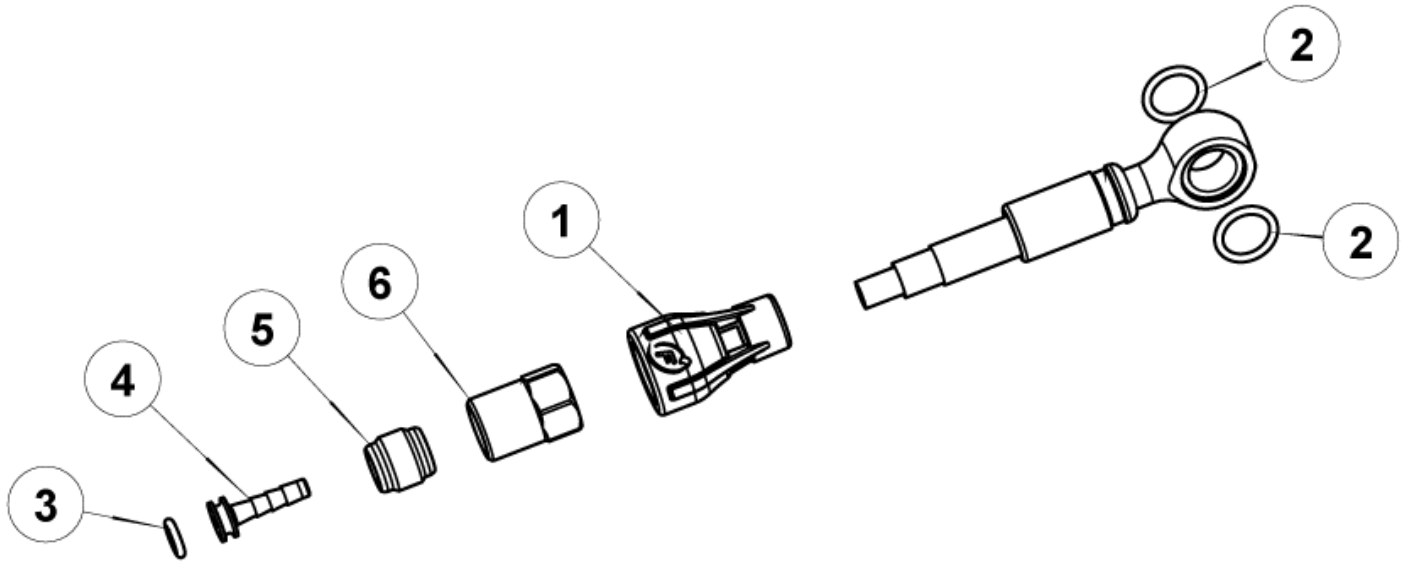

TheOne HYDRAULIC HOSE – TUBO IDRAULICO

Description Descrizione	Position Posizione	Code Codice
Hose joint kit Kit raccordi tubo	3-4-5-6	FD40018-40
200 cm Complete hydraulic hose (Black) Tubo olio 200 cm completo (Black)	All the parts	FD50140-00
200 cm Complete hydraulic hose (White) Tubo olio 200 cm completo (White)	All the parts	FD50157-00
200 cm Complete hydraulic hose (Metallic Braided) Tubo olio 200 cm completo (Treccia Metallica)	All the parts	FD50179-00
Hose cover kit (50 pcs) Gommino copritubo (50 pcs)	1 (50 Pcs.)	FD40020-40
Compression fitting kit (50 pcs) Kit biconico (50pz)	6 (50 pz)	FD40013-40
Nut kit (50 pcs) Kit bussola di serraggio (50 pz)	5 (50 pz)	FD40103-40
Pin kit (50 pcs) Kit spina (50 pz)	4 (50 pcs)	FD40015-40
O-ring 6x1 kit (100 pcs) Kit o-ring 6x1 (100 pz)	2 (100 pcs)	FD40016-40
O-ring 3x1 kit (50 pcs) Kit o-ring 3x1 (50 pz)	3 (50 pcs)	FD40017-40