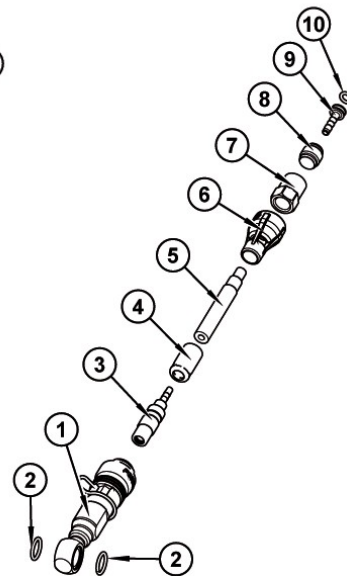

**Caliper
Version**