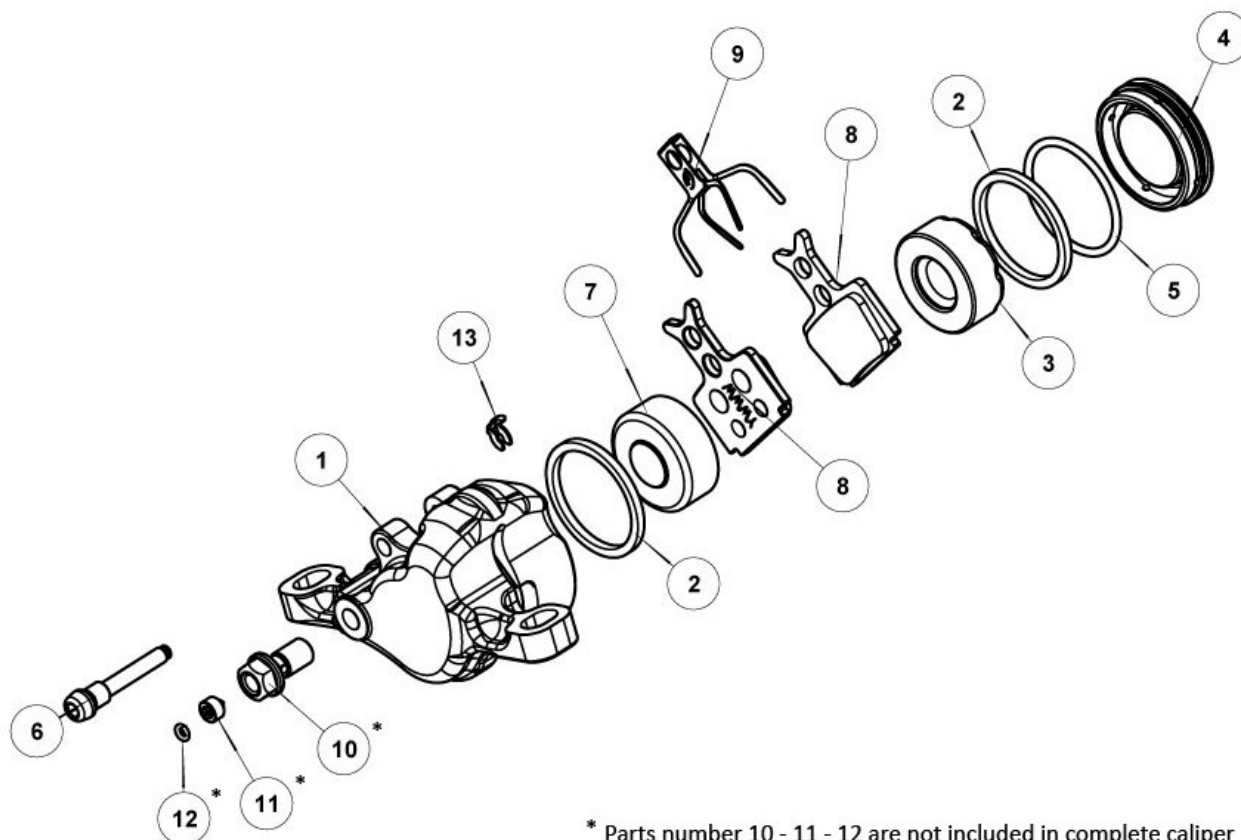

TheOne - THE ONE CALIPER – PINZA THE ONE – MY2012

* Parts number 10 - 11 - 12 are not included in complete caliper

Description Descrizione	Position Posizione	Code Codice
The One Complete caliper Pinza completa The One	All the parts (Exc. 10-11-12)	FD52097-00
Screws kit Kit viti	6-13-10-11	FD40163-10
Piston kit (2 pcs) Kit pistoni (2 pz)	3-7(grease/grasso)	FD40166-10
O Ring Kit Kit OR	2-2-5-12	FD40117-10
Sintered brake pads kit "Mega/The one/R1/Rx" (BOX) Kit pastiglie sinterizzate "Mega/The one/R1/Rx" (CONFEZ.)	8-8-9	FD40103-10
Organic brake pads kit "Mega/The one/R1/Rx" (BOX) Kit pastiglie organiche "Mega/The one/R1/Rx" (CONFEZ.)	8-8-9	FD40105-10
Ergal/Organic brake pads kit "Mega/The one/R1/Rx"(BOX) Kit pastiglie organiche/ergal "Mega/The one/R1/Rx" (CONFEZ.)	8-8-9	FD40107-10
Comfort brake pads kit "Mega/The one/R1/Rx" (BOX) Kit pastiglie comfort "Mega/The one/R1/Rx" (CONFEZ.)	8-8-9	FD40135-10
Screw pads Seeger Kit (50 pcs) Kit seeger perno pastiglie (50 pz.)	13 (50 pcs)	FD40130-10