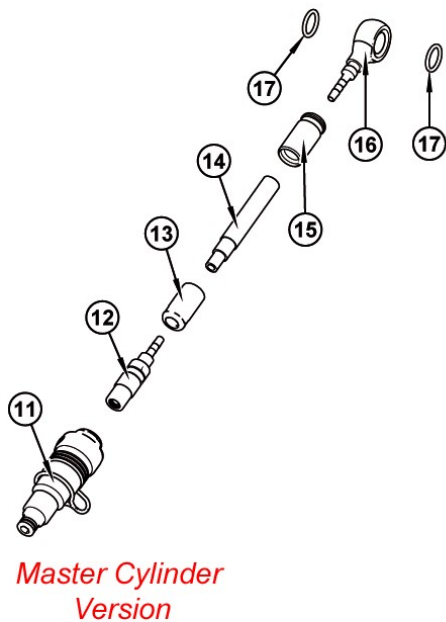

# Speed Lock HYDRAULIC HOSE – TUBO IDRAULICO Speed Lock

**Master Cylinder  
Version**

**Inline  
Version**

**Caliper  
Version**

Description Descrizione	Position Posizione	Code Codice
SpeedLock Valve "M/C version" (Red) Valvola SpeedLock "Versione Pompa" (Rossa)	11	FD10100-20
SpeedLock Valve "Caliper version" (Red) Valvola SpeedLock "Versione Pinza" (Rossa)	1	FD10101-20
SpeedLock Valve "Inline version" (Red) with 20 cm of tube on M/C side Valvola SpeedLock "Versione Inlinea" (Rossa) con 20 cm di tubo sul lato pompa	18-19-20-21-22-23-24-25	FD10102-20
SpeedLock Valve "M/C version" (Black) Valvola SpeedLock "Versione Pompa" (Nera)	11	FD10103-20
SpeedLock Valve "Caliper version" (Black) Valvola SpeedLock "Versione Pinza" (Nera)	1	FD10104-20
SpeedLock Valve "Inline version" (Black) with 20 cm of tube on M/C side Valvola SpeedLock "Versione Inlinea" (Nera) con 20 cm di tubo sul lato pompa	18-19-20-21-22-23-24-25	FD10105-20
SpeedLock Valve "M/C version" (Gold) Valvola SpeedLock "Versione Pompa" (Oro)	11	FD10106-20
SpeedLock Valve "Caliper version" (Gold) Valvola SpeedLock "Versione Pinza" (Oro)	1	FD10107-20
SpeedLock Valve "Inline version" (Gold) with 20 cm of tube on M/C side Valvola SpeedLock "Versione Inlinea" (Oro) con 20 cm di tubo sul lato pompa	18-19-20-21-22-23-24-25	FD10108-20
75 cm Complete hydraulic SpeedLock "M/C version" hose Tubo olio 75 cm completo SpeedLock "Versione Pompa"	12-13-14-15-16-17-17	FD50190-00
85 cm Complete hydraulic SpeedLock "M/C version" hose Tubo olio 85 cm completo SpeedLock "Versione Pompa"	12-13-14-15-16-17-17	FD50193-00
95 cm Complete hydraulic SpeedLock "M/C version" hose Tubo olio 95 cm completo SpeedLock "Versione Pompa"	12-13-14-15-16-17-17	FD50194-00
130 cm Complete hydraulic SpeedLock "M/C version" hose Tubo olio 130 cm completo SpeedLock "Versione Pompa"	12-13-14-15-16-17-17	FD50195-00
140 cm Complete hydraulic SpeedLock "M/C version" hose Tubo olio 140 cm completo SpeedLock "Versione Pompa"	12-13-14-15-16-17-17	FD50196-00
150 cm Complete hydraulic SpeedLock "M/C version" hose Tubo olio 150 cm completo SpeedLock "Versione Pompa"	12-13-14-15-16-17-17	FD50197-00
160 cm Complete hydraulic SpeedLock "M/C version" hose Tubo olio 160 cm completo SpeedLock "Versione Pompa"	12-13-14-15-16-17-17	FD50198-00
170 cm Complete hydraulic SpeedLock "M/C version" hose Tubo olio 170 cm completo SpeedLock "Versione Pompa"	12-13-14-15-16-17-17	FD50199-00
200 cm Complete hydraulic SpeedLock "Caliper version" hose Tubo olio 200 cm completo SpeedLock "Versione Pinza"	2-2-3-4-5-6-7-8-9-10	FD50191-00
70 cm Complete hydraulic SpeedLock "Inline version" hose Tubo olio 70 cm completo SpeedLock "Versione Inlinea"	24-25-26-27-28-29-29	FD50192-00
120 cm Complete hydraulic SpeedLock "Inline version" hose Tubo olio 120 cm completo SpeedLock "Versione Inlinea"	24-25-26-27-28-29-29	FD50200-00
140 cm Complete hydraulic SpeedLock "Inline version" hose Tubo olio 140 cm completo SpeedLock "Versione Inlinea"	24-25-26-27-28-29-29	FD50201-00
160 cm Complete hydraulic SpeedLock "Inline version" hose Tubo olio 160 cm completo SpeedLock "Versione Inlinea"	24-25-26-27-28-29-29	FD50202-00