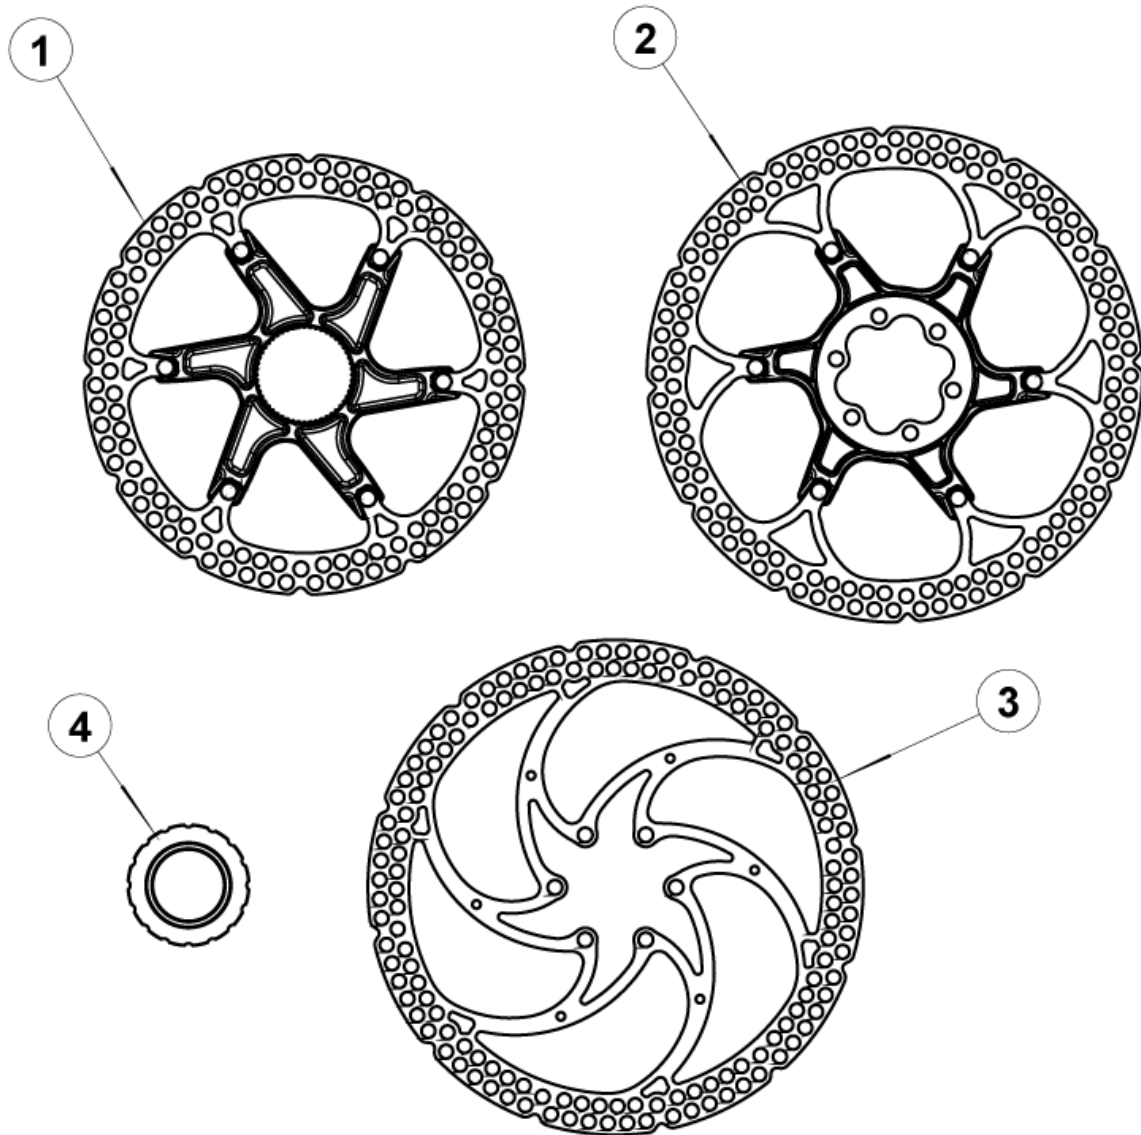

Rx/RO/TheOne/R1 - DISCS – DISCHI - MY2012

Description Descrizione	Position Posizione	Code Codice
Disc Ø160mm - 6 bolt (Solid) Disco Ø160mm - 6 Fori (Monolitico)	3	FD50696-00
Disc Ø180mm - 6 bolt (Solid) Disco Ø180mm - 6 Fori (Monolitico)	3	FD50697-00
Disc Ø203mm - 6 bolt (Solid) Disco Ø203mm - 6 Fori (Monolitico)	3	FD54001-00
Disc Ø140mm - 6 bolt (Red Al.carrier) Disco Ø140mm - 6 Fori (2pezzi int.rosso)	2	FD54034-00
Disc Ø160mm - 6 bolt (Red Al.carrier) Disco Ø160mm - 6 Fori (2pezzi int.rosso)	2	FD54018-00
Disc Ø180mm - 6 bolt (Red Al.carrier) Disco Ø180mm - 6 Fori (2pezzi int.rosso)	2	FD54019-00
Disc Ø203mm - 6 bolt (Red Al.carrier) Disco Ø203mm - 6 Fori (2pezzi int.rosso)	2	FD54035-00
Disc Ø140mm - 6 bolt (Black Al.carrier) Disco Ø140mm - 6 Fori (2pezzi int.nero)	2	FD54038-00
Disc Ø160mm - 6 bolt (Black Al.carrier) Disco Ø160mm - 6 Fori (2pezzi int.nero)	2	FD54022-00
Disc Ø180mm - 6 bolt (Black Al.carrier) Disco Ø180mm - 6 Fori (2pezzi int.nero)	2	FD54023-00
Disc Ø203mm - 6 bolt (Black Al.carrier) Disco Ø203mm - 6 Fori (2pezzi int.nero)	2	FD54039-00
Disc Ø160mm – Center Lock (Red Al.carrier) Disco Ø160mm – Center Lock (2pezzi int.rosso)	1	FD54026-00