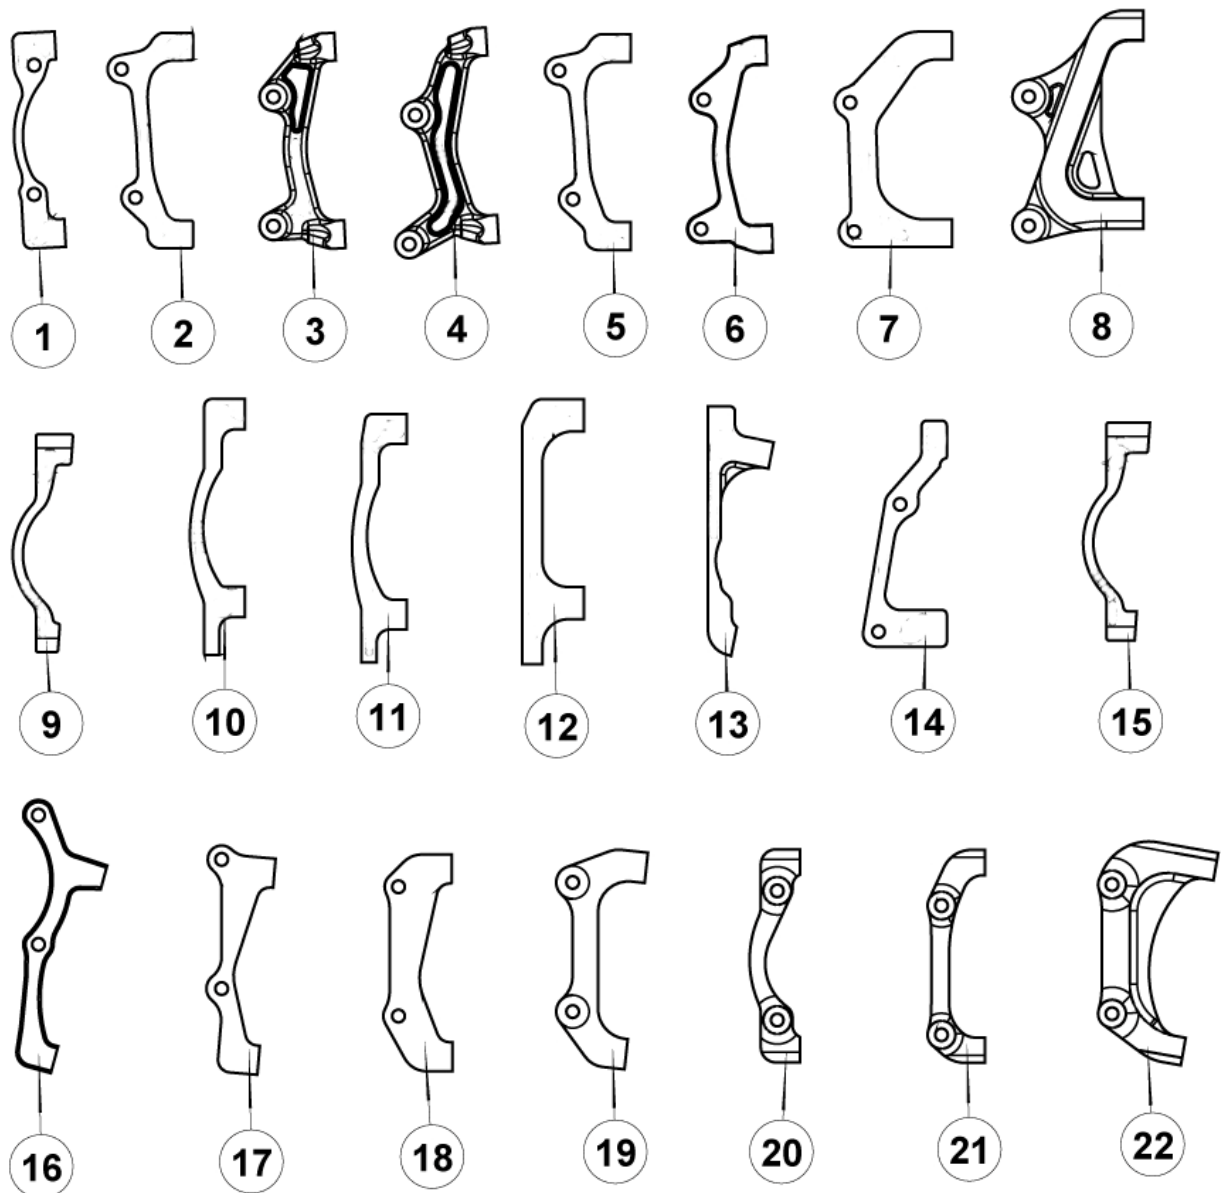

Adaptors – ADATTATORI

Description Descrizione	Position Posizione	Code Codice
Front adaptor P.M. for Ø160mm I.S. Adattatore anteriore P.M. per I.S. Ø160 mm	1	FD40140-10
Adaptor for front Ø180mm I.S. Adattatore PM per I.S. Ø180mm Anteriore	2	FD40141-10
Adaptor for front Ø200mm I.S. Adattatore PM per I.S. Ø200mm Anteriore	3	FD40142-10
Adaptor for front Ø203mm I.S. Adattatore PM per I.S. Ø203mm Anteriore	14	FD40164-10
Adaptor for front Ø220mm I.S. or rear Ø200mm I.S. Adattatore PM per I.S. Ø220mm Anteriore o I.S. Ø200mm Posteriore	4	FD40143-10
Adaptor for rear Ø160mm I.S. Adattatore PM per I.S. Ø160mm Posteriore	5	FD40144-10
Adaptor for rear Ø180mm I.S. Adattatore PM per I.S. Ø180mm Posteriore	6	FD40145-10
Adaptor for rear Ø203mm I.S. Adattatore PM per I.S. Ø203mm Posteriore	7	FD40146-10
Front adaptor P.M. for Ø180mm P.M. 6" Adattatore anteriore P.M. per P.M. 6" Ø180mm	9	FD40148-10
Front adaptor P.M. for Ø180mm Fox F40 Adattatore anteriore P.M. per Fox F40 Ø180mm	16	FD40155-10
Front adaptor P.M. for Ø200mm Fox F40 Adattatore anteriore P.M. per Fox F40 Ø200mm	17	FD40156-10