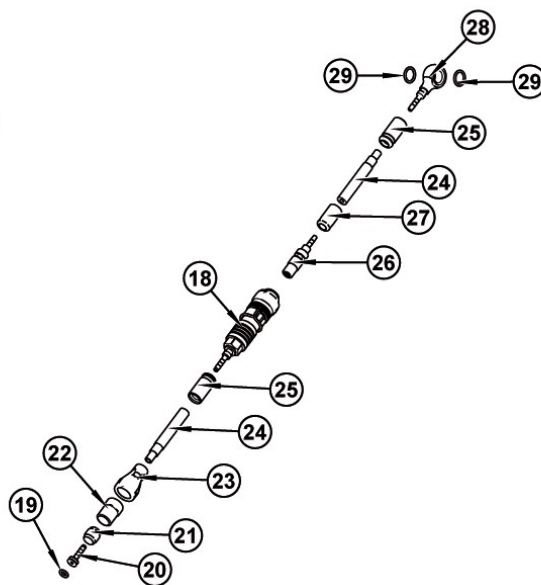

# Speed Lock HYDRAULIC HOSE – TUBO IDRAULICO Speed Lock

**Master Cylinder  
Version**

**Inline  
Version**

**Caliper  
Version**

Description Descrizione	Position Posizione	Code Codice
SpeedLock Valve "M/C version" (Red) Valvola SpeedLock "Versione Pompa" (Rossa)	11	FD10100-20
SpeedLock Valve "Caliper version" (Red) Valvola SpeedLock "Versione Pinza" (Rossa)	1	FD10101-20
SpeedLock Valve "Inline version" (Red) with 20 cm of tube on M/C side Valvola SpeedLock "Versione Inlinea" (Rossa) con 20 cm di tubo sul lato pompa	18-19-20-21-22-23-24-25	FD10102-20
SpeedLock Valve "M/C version" (Black) Valvola SpeedLock "Versione Pompa" (Nera)	11	FD10103-20
SpeedLock Valve "Caliper version" (Black) Valvola SpeedLock "Versione Pinza" (Nera)	1	FD10104-20
SpeedLock Valve "Inline version" (Black) with 20 cm of tube on M/C side Valvola SpeedLock "Versione Inlinea" (Nera) con 20 cm di tubo sul lato pompa	18-19-20-21-22-23-24-25	FD10105-20
SpeedLock Valve "M/C version" (Gold) Valvola SpeedLock "Versione Pompa" (Oro)	11	FD10106-20
SpeedLock Valve "Caliper version" (Gold) Valvola SpeedLock "Versione Pinza" (Oro)	1	FD10107-20
SpeedLock Valve "Inline version" (Gold) with 20 cm of tube on M/C side Valvola SpeedLock "Versione Inlinea" (Oro) con 20 cm di tubo sul lato pompa	18-19-20-21-22-23-24-25	FD10108-20
75 cm Complete hydraulic SpeedLock "M/C version" hose Tubo olio 75 cm completo SpeedLock "Versione Pompa"	12-13-14-15-16-17-17	FD50190-00
85 cm Complete hydraulic SpeedLock "M/C version" hose Tubo olio 85 cm completo SpeedLock "Versione Pompa"	12-13-14-15-16-17-17	FD50193-00
95 cm Complete hydraulic SpeedLock "M/C version" hose Tubo olio 95 cm completo SpeedLock "Versione Pompa"	12-13-14-15-16-17-17	FD50194-00
130 cm Complete hydraulic SpeedLock "M/C version" hose Tubo olio 130 cm completo SpeedLock "Versione Pompa"	12-13-14-15-16-17-17	FD50195-00
140 cm Complete hydraulic SpeedLock "M/C version" hose Tubo olio 140 cm completo SpeedLock "Versione Pompa"	12-13-14-15-16-17-17	FD50196-00
150 cm Complete hydraulic SpeedLock "M/C version" hose Tubo olio 150 cm completo SpeedLock "Versione Pompa"	12-13-14-15-16-17-17	FD50197-00
160 cm Complete hydraulic SpeedLock "M/C version" hose Tubo olio 160 cm completo SpeedLock "Versione Pompa"	12-13-14-15-16-17-17	FD50198-00
170 cm Complete hydraulic SpeedLock "M/C version" hose Tubo olio 170 cm completo SpeedLock "Versione Pompa"	12-13-14-15-16-17-17	FD50199-00
200 cm Complete hydraulic SpeedLock "Caliper version" hose Tubo olio 200 cm completo SpeedLock "Versione Pinza"	2-2-3-4-5-6-7-8-9-10	FD50191-00
70 cm Complete hydraulic SpeedLock "Inline version" hose Tubo olio 70 cm completo SpeedLock "Versione Inlinea"	24-25-26-27-28-29-29	FD50192-00
120 cm Complete hydraulic SpeedLock "Inline version" hose Tubo olio 120 cm completo SpeedLock "Versione Inlinea"	24-25-26-27-28-29-29	FD50200-00
140 cm Complete hydraulic SpeedLock "Inline version" hose Tubo olio 140 cm completo SpeedLock "Versione Inlinea"	24-25-26-27-28-29-29	FD50201-00
160 cm Complete hydraulic SpeedLock "Inline version" hose Tubo olio 160 cm completo SpeedLock "Versione Inlinea"	24-25-26-27-28-29-29	FD50202-00