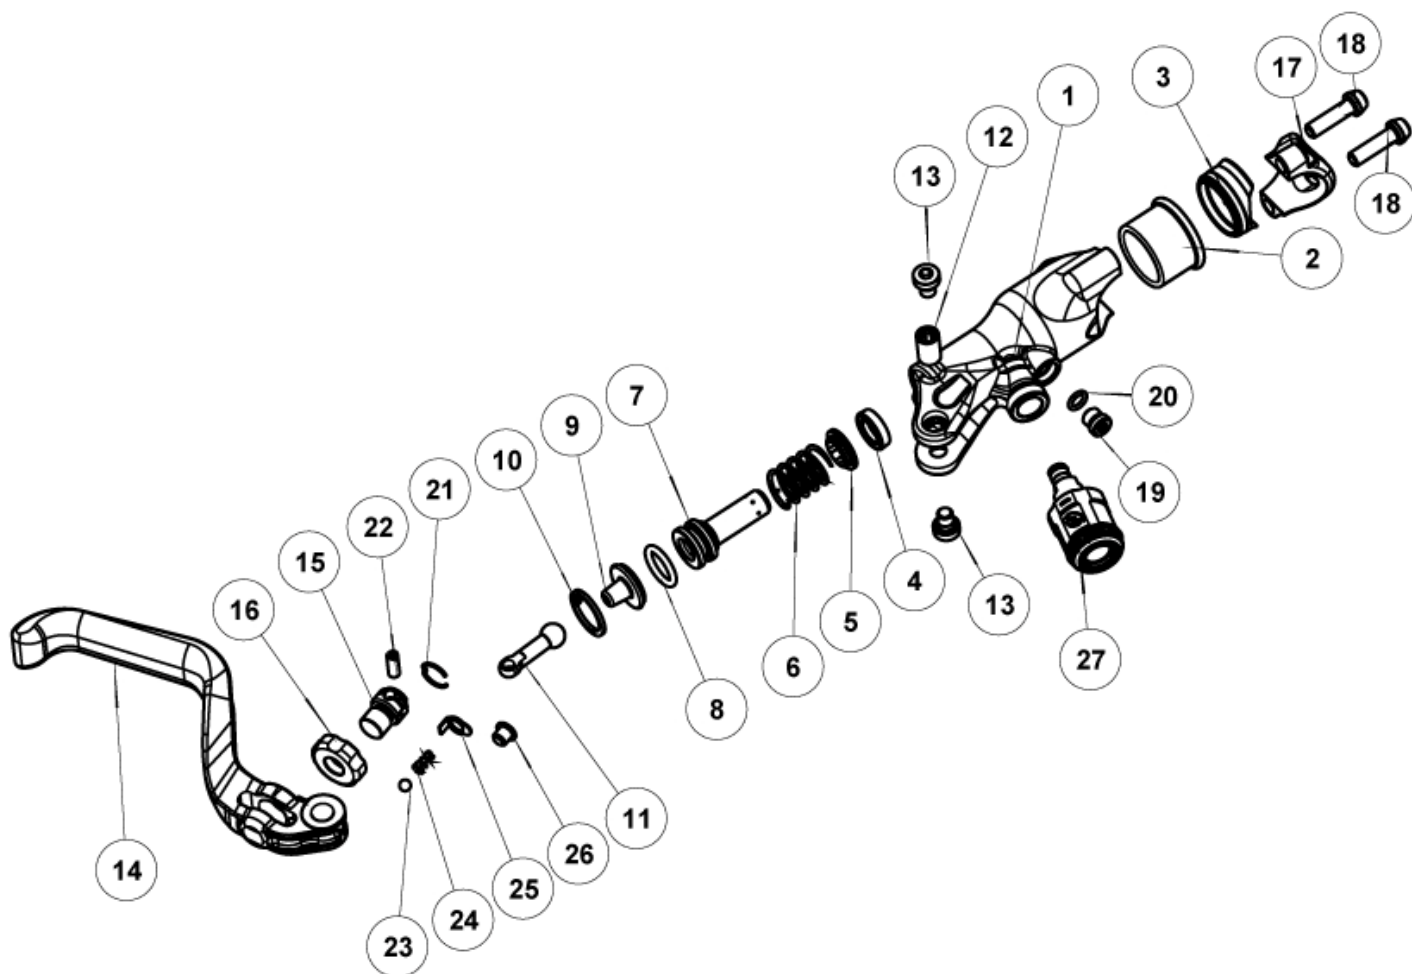

# TheOne – TheOne MASTER CYLINDER – POMPA TheOne – MY2012

Description Descrizione	Position Posizione	Code Codice
TheOne Complete master cylinder Pompa completa TheOne	All the parts (Exc. 27)	FD53315-00
TheOne Complete master cylinder body Corpo pompa completa TheOne	1-2-3	FD40185-20
Brake lever Kit (Black) Kit Leva freno (Nero)	12-13-13-14	FD40169-20
Lever adjustment kit (Gold anodized) Kit regolazione leva (Anodizzato oro)	9-11-15-16-22-21-23-24-25-26	FD40184-20
Complete black lever kit (TFRA Gold) Kit leva nera completa (TFRA Oro)	9-10-11-12-13-13-14-15-16-21-22-23-24-25-26	FD40200-20
FCS Kit (Gold anodized) Kit FCS (Anodizzato oro)	27	FD10056-20
FCS Kit (Red anodized) Kit FCS (Anodizzato rosso)	27	FD10055-20
FCS Kit (Black anodized) Kit FCS (Anodizzato nero)	27	FD10058-20
Piston kit Kit pistone	4-5-6-7-8-10-(grease/grasso)	FD40116-20
Screw reservoir kit Kit vite serbatoio	19-20	FD40049-20
(Black) Master cylinder clamp and screws Collarino pompa con viti (Nero)	17-18-18	FD40172-20
X0 Left Master cylinder clamp and screws Collarino pompa X0 sinistro con viti	----	FD40182-20
X0 Right master cylinder clamp and screws Collarino pompa X0 destro con viti	----	FD40183-20