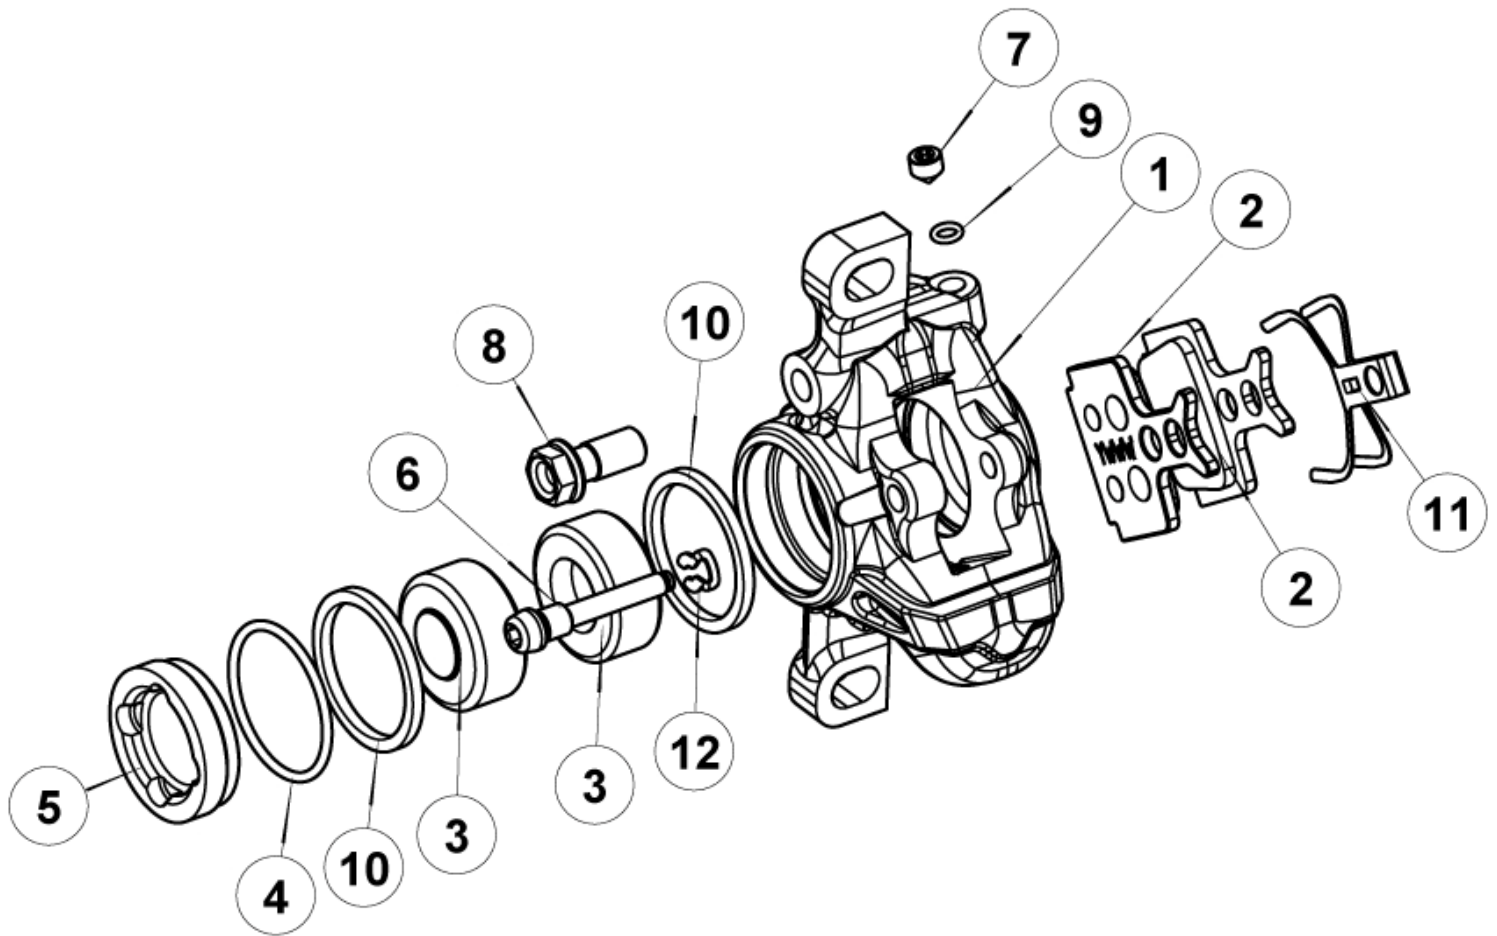

Rx (White / Bianco) - Rx CALIPER – PINZA Rx – MY2012

Description Descrizione	Position Posizione	Code Codice
Rx Complete caliper (red anodized cap) Pinza completa Rx (tappo anodizzato rosso)	All the parts (Exc. 7-8-9)	FD52106-00
Rx caliper body Corpo Pinza Rx	1	FD-C229-04
Screws kit Kit viti	6-7-8	FD40127-10
Piston kit (2 pcs) Kit pistoni (2 pz)	3-3-(grease/grasso)	FD40128-10
ORing Kit Kit OR	4-9-10-10	FD40129-10
Sintered brake pads kit "Mega/The one/R1/Rx" (BOX) Kit pastiglie sinterizzate "Mega/The one/R1/Rx" (CONFEZ.)	2-2-11	FD40103-10
Organic brake pads kit "Mega/The one/R1/Rx" (BOX) Kit pastiglie organiche "Mega/The one/R1/Rx" (CONFEZ.)	2-2-11	FD40105-10
Ergal/Organic brake pads kit "Mega/The one/R1/Rx"(BOX) Kit pastiglie organiche/ergal "Mega/The one/R1/Rx"(CONF.)	2-2-11	FD40107-10
Comfort brake pads kit "Mega/The one/R1/Rx" (BOX) Kit pastiglie comfort "Mega/The one/R1/Rx" (CONFEZ.)	2-2-11	FD40135-10
Screw pads Seeger Kit (50 pcs) Kit seeger perno pastiglie (50 pz.)	12(50 pcs)	FD40130-10