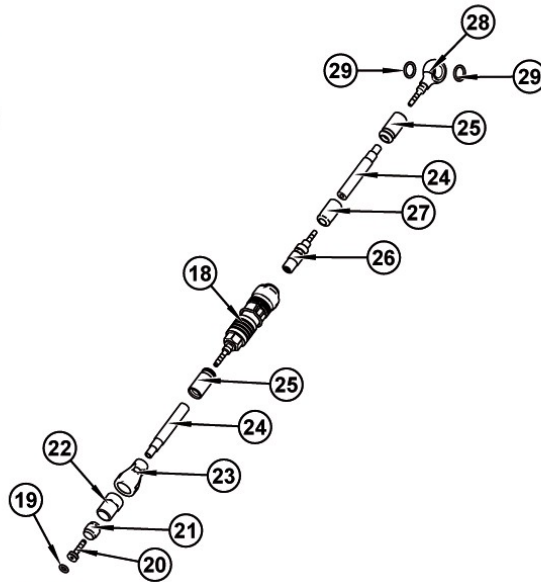

# Speed Lock HYDRAULIC HOSE – TUBO IDRAULICO Speed Lock

**Master Cylinder  
Version**

**Inline  
Version**

**Caliper  
Version**

Description Descrizione	Position Posizione	Code Codice
SpeedLock Valve "M/C version" (Red) Valvola SpeedLock "Versione Pompa" (Rossa)	11	FD10100-20
SpeedLock Valve "Caliper version" (Red) Valvola SpeedLock "Versione Pinza" (Rossa)	1	FD10101-20
SpeedLock Valve "Inline version" (Red) with 20 cm of tube on M/C side Valvola SpeedLock "Versione Inlinea" (Rossa) con 20 cm di tubo sul lato pompa	18-19-20-21-22-23-24-25	FD10102-20
SpeedLock Valve "M/C version" (Black) Valvola SpeedLock "Versione Pompa" (Nera)	11	FD10103-20
SpeedLock Valve "Caliper version" (Black) Valvola SpeedLock "Versione Pinza" (Nera)	1	FD10104-20
SpeedLock Valve "Inline version" (Black) with 20 cm of tube on M/C side Valvola SpeedLock "Versione Inlinea" (Nera) con 20 cm di tubo sul lato pompa	18-19-20-21-22-23-24-25	FD10105-20
SpeedLock Valve "M/C version" (Gold) Valvola SpeedLock "Versione Pompa" (Oro)	11	FD10106-20
SpeedLock Valve "Caliper version" (Gold) Valvola SpeedLock "Versione Pinza" (Oro)	1	FD10107-20
SpeedLock Valve "Inline version" (Gold) with 20 cm of tube on M/C side Valvola SpeedLock "Versione Inlinea" (Oro) con 20 cm di tubo sul lato pompa	18-19-20-21-22-23-24-25	FD10108-20
75 cm Complete hydraulic SpeedLock "M/C version" hose Tubo olio 75 cm completo SpeedLock "Versione Pompa"	12-13-14-15-16-17-17	FD50190-00
85 cm Complete hydraulic SpeedLock "M/C version" hose Tubo olio 85 cm completo SpeedLock "Versione Pompa"	12-13-14-15-16-17-17	FD50193-00
95 cm Complete hydraulic SpeedLock "M/C version" hose Tubo olio 95 cm completo SpeedLock "Versione Pompa"	12-13-14-15-16-17-17	FD50194-00
130 cm Complete hydraulic SpeedLock "M/C version" hose Tubo olio 130 cm completo SpeedLock "Versione Pompa"	12-13-14-15-16-17-17	FD50195-00
140 cm Complete hydraulic SpeedLock "M/C version" hose Tubo olio 140 cm completo SpeedLock "Versione Pompa"	12-13-14-15-16-17-17	FD50196-00
150 cm Complete hydraulic SpeedLock "M/C version" hose Tubo olio 150 cm completo SpeedLock "Versione Pompa"	12-13-14-15-16-17-17	FD50197-00
160 cm Complete hydraulic SpeedLock "M/C version" hose Tubo olio 160 cm completo SpeedLock "Versione Pompa"	12-13-14-15-16-17-17	FD50198-00
170 cm Complete hydraulic SpeedLock "M/C version" hose Tubo olio 170 cm completo SpeedLock "Versione Pompa"	12-13-14-15-16-17-17	FD50199-00
200 cm Complete hydraulic SpeedLock "Caliper version" hose Tubo olio 200 cm completo SpeedLock "Versione Pinza"	2-2-3-4-5-6-7-8-9-10	FD50191-00
70 cm Complete hydraulic SpeedLock "Inline version" hose Tubo olio 70 cm completo SpeedLock "Versione Inlinea"	24-25-26-27-28-29-29	FD50192-00
120 cm Complete hydraulic SpeedLock "Inline version" hose Tubo olio 120 cm completo SpeedLock "Versione Inlinea"	24-25-26-27-28-29-29	FD50200-00
140 cm Complete hydraulic SpeedLock "Inline version" hose Tubo olio 140 cm completo SpeedLock "Versione Inlinea"	24-25-26-27-28-29-29	FD50201-00
160 cm Complete hydraulic SpeedLock "Inline version" hose Tubo olio 160 cm completo SpeedLock "Versione Inlinea"	24-25-26-27-28-29-29	FD50202-00