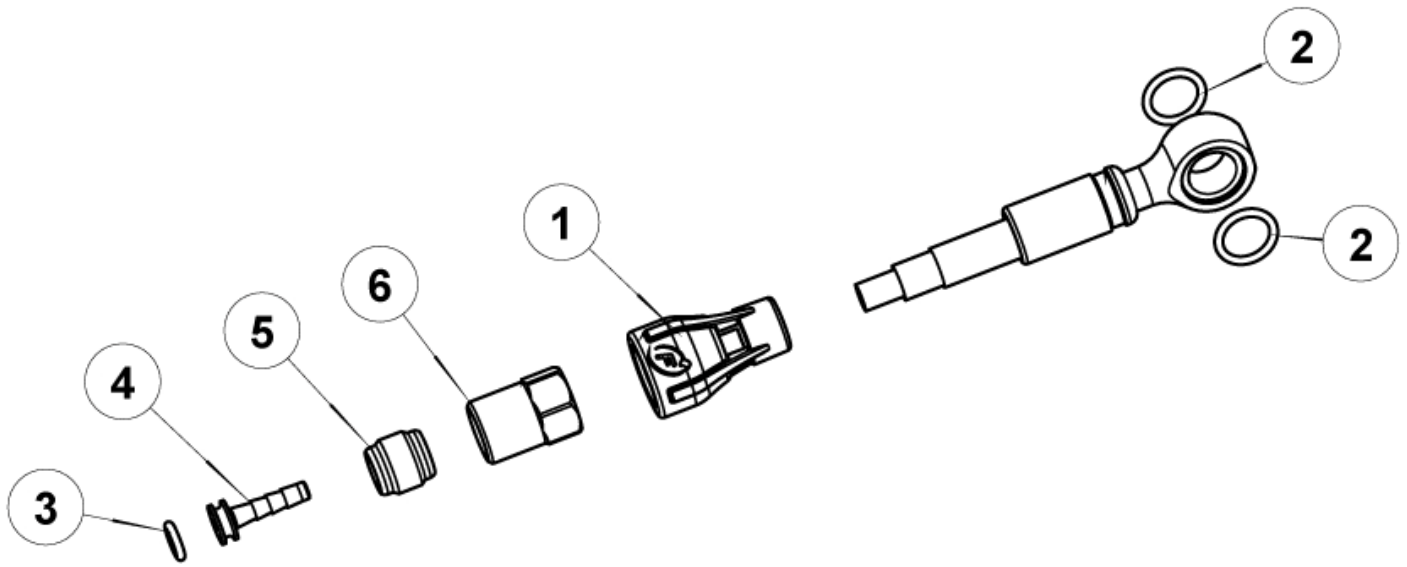

RX HYDRAULIC HOSE – TUBO IDRAULICO

Description Descrizione	Position Posizione	Code Codice
Hose joint kit Kit raccordi tubo	3-4-5-6	FD40018-40
200 cm Complete hydraulic hose (Black) Tubo olio 200 cm completo (Black)	All the parts	FD50140-00
200 cm Complete hydraulic hose (White) Tubo olio 200 cm completo (White)	All the parts	FD50157-00
200 cm Complete hydraulic hose (Metallic Braided) Tubo olio 200 cm completo (Treccia Metallica)	All the parts	FD50179-00
Hose cover kit (50 pcs) Gommino copritubo (50 pcs)	1 (50 Pcs.)	FD40020-40
Compression fitting kit (50 pcs) Kit biconico (50pz)	6 (50 pz)	FD40013-40
Nut kit (50 pcs) Kit bussola di serraggio (50 pz)	5 (50 pz)	FD40103-40
Pin kit (50 pcs) Kit spina (50 pz)	4 (50 pcs)	FD40015-40
O-ring 6x1 kit (100 pcs) Kit o-ring 6x1 (100 pz)	2 (100 pcs)	FD40016-40
O-ring 3x1 kit (50 pcs) Kit o-ring 3x1 (50 pz)	3 (50 pcs)	FD40017-40