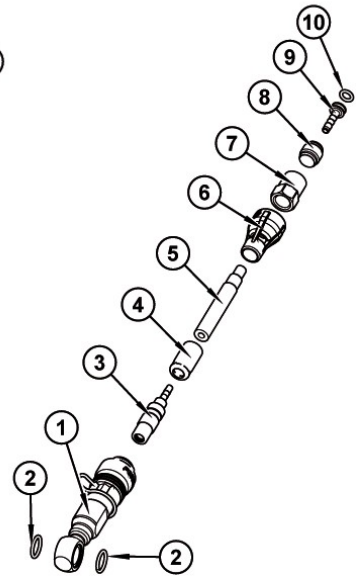

**Caliper
Version**