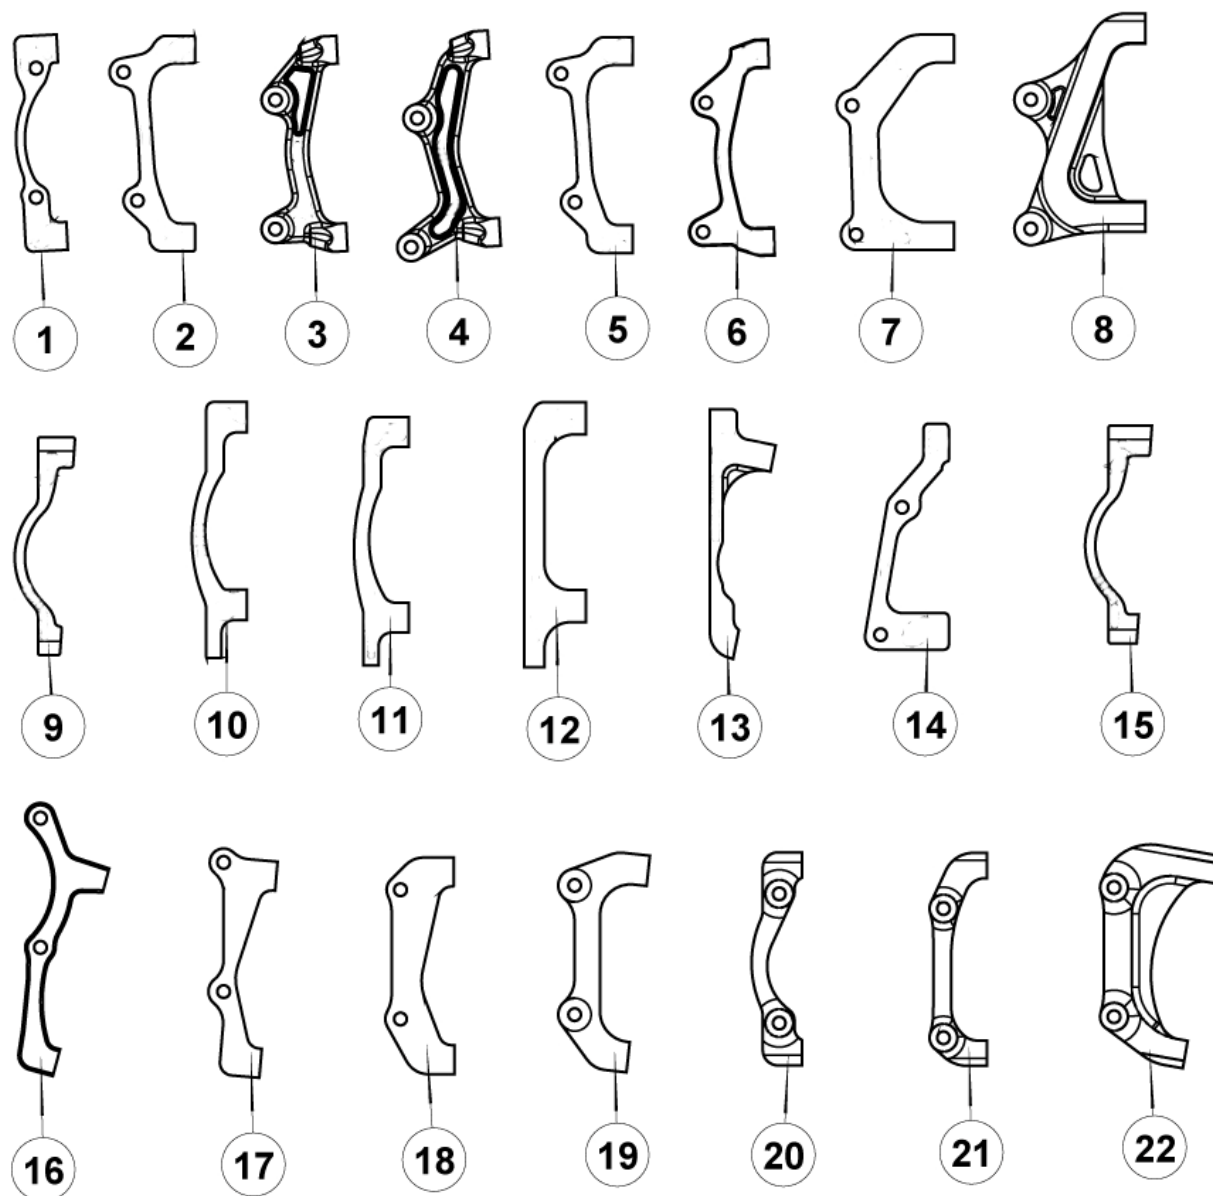

Adaptors – ADATTATORI

Description Descrizione	Position Posizione	Code Codice
Front adaptor P.M. for Ø160mm I.S. Adattatore anteriore P.M. per I.S. Ø160 mm	1	FD40140-10
Adaptor for front Ø180mm I.S. Adattatore PM per I.S. Ø180mm Anteriore	2	FD40141-10
Adaptor for front Ø200mm I.S. Adattatore PM per I.S. Ø200mm Anteriore	3	FD40142-10
Adaptor for front Ø203mm I.S. Adattatore PM per I.S. Ø203mm Anteriore	14	FD40164-10
Adaptor for front Ø220mm I.S. or rear Ø200mm I.S. Adattatore PM per I.S. Ø220mm Anteriore o I.S. Ø200mm Posteriore	4	FD40143-10
Adaptor for rear Ø160mm I.S. Adattatore PM per I.S. Ø160mm Posteriore	5	FD40144-10
Adaptor for rear Ø180mm I.S. Adattatore PM per I.S. Ø180mm Posteriore	6	FD40145-10
Adaptor for rear Ø203mm I.S. Adattatore PM per I.S. Ø203mm Posteriore	7	FD40146-10
Front adaptor P.M. for Ø180mm P.M. 6" Adattatore anteriore P.M. per P.M. 6" Ø180mm	9	FD40148-10
Front adaptor P.M. for Ø180mm Fox F40 Adattatore anteriore P.M. per Fox F40 Ø180mm	16	FD40155-10
Front adaptor P.M. for Ø200mm Fox F40 Adattatore anteriore P.M. per Fox F40 Ø200mm	17	FD40156-10