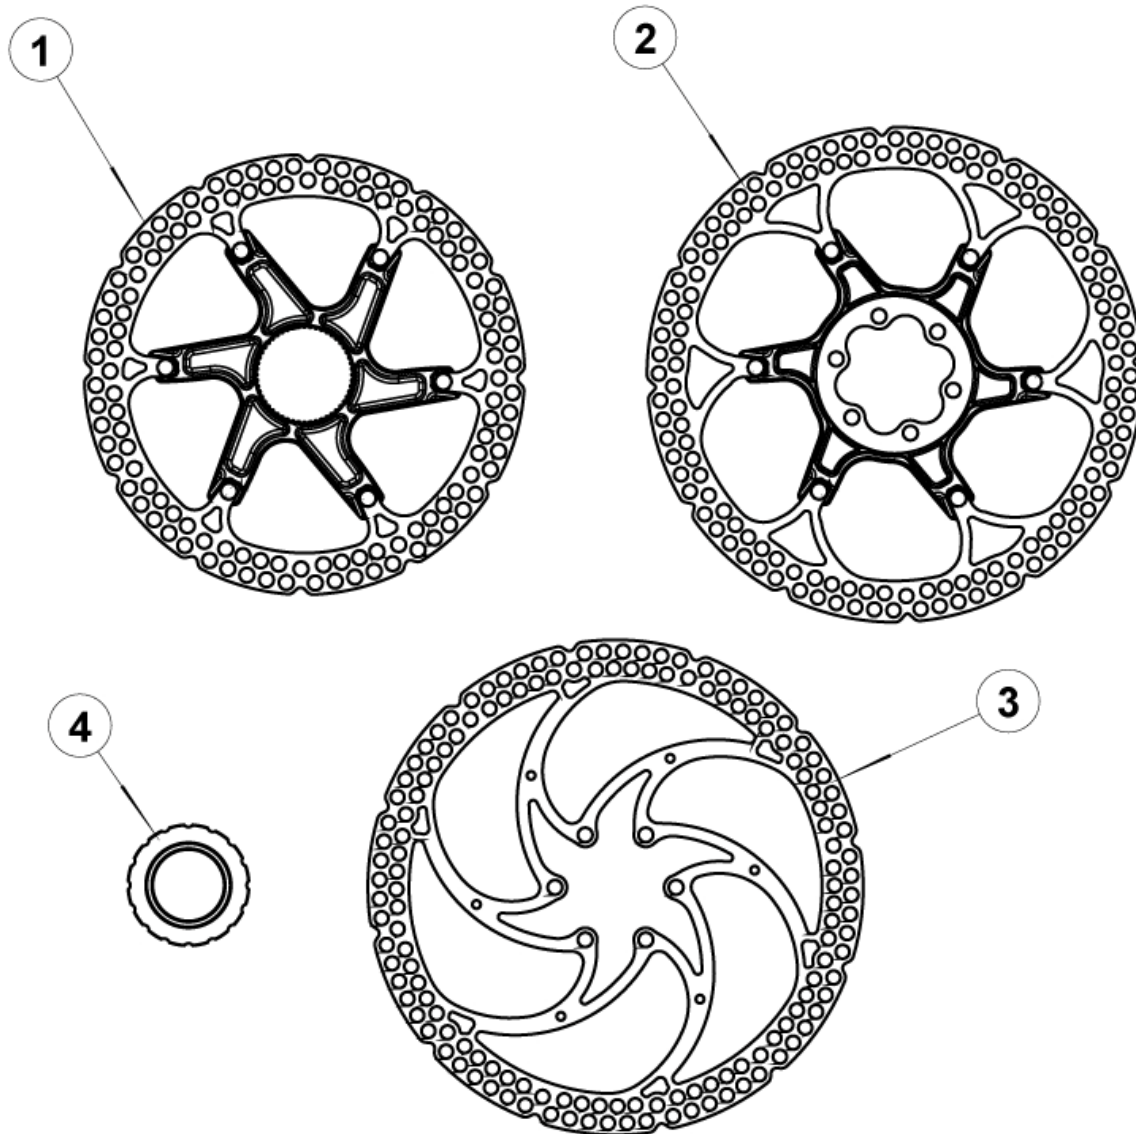

Rx/RO/TheOne/R1 - DISCS – DISCHI - MY2012

Description Descrizione	Position Posizione	Code Codice
Disc Ø160mm - 6 bolt (Solid) Disco Ø160mm - 6 Fori (Monolitico)	3	FD50696-00
Disc Ø180mm - 6 bolt (Solid) Disco Ø180mm - 6 Fori (Monolitico)	3	FD50697-00
Disc Ø203mm - 6 bolt (Solid) Disco Ø203mm - 6 Fori (Monolitico)	3	FD54001-00
Disc Ø140mm - 6 bolt (Red Al.carrier) Disco Ø140mm - 6 Fori (2pezzi int.rosso)	2	FD54034-00
Disc Ø160mm - 6 bolt (Red Al.carrier) Disco Ø160mm - 6 Fori (2pezzi int.rosso)	2	FD54018-00
Disc Ø180mm - 6 bolt (Red Al.carrier) Disco Ø180mm - 6 Fori (2pezzi int.rosso)	2	FD54019-00
Disc Ø203mm - 6 bolt (Red Al.carrier) Disco Ø203mm - 6 Fori (2pezzi int.rosso)	2	FD54035-00
Disc Ø140mm - 6 bolt (Black Al.carrier) Disco Ø140mm - 6 Fori (2pezzi int.nero)	2	FD54038-00
Disc Ø160mm - 6 bolt (Black Al.carrier) Disco Ø160mm - 6 Fori (2pezzi int.nero)	2	FD54022-00
Disc Ø180mm - 6 bolt (Black Al.carrier) Disco Ø180mm - 6 Fori (2pezzi int.nero)	2	FD54023-00
Disc Ø203mm - 6 bolt (Black Al.carrier) Disco Ø203mm - 6 Fori (2pezzi int.nero)	2	FD54039-00