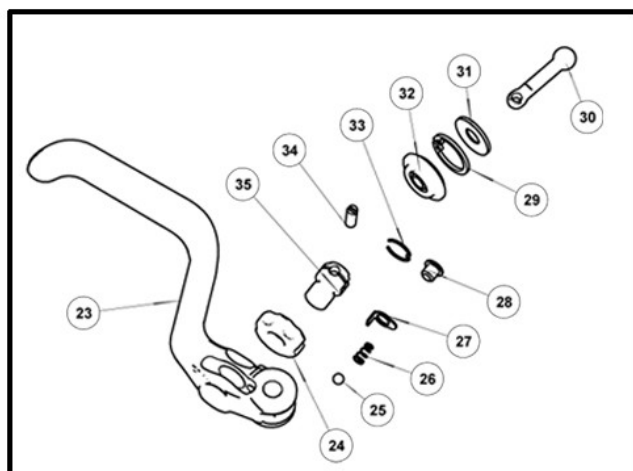

Rx (White / Bianco) - Rx MASTER CYLINDER - POMPA Rx – MY2012

Description Descrizione	Position Posizione	Code Codice
(Left) Rx Complete master cylinder White Pompa completa Rx Bianca (Sinistra)	All the parts (Exc. 11-22-23-24-25-26-27-28-29-30-31-32-33-34-35)	FD53269-00
(Right) Rx Complete master cylinder White Pompa completa Rx Bianca (Destra)	All the parts (Exc. 11-22-23-24-25-26-27-28-29-30-31-32-33-34-35)	FD53270-00
Rx Complete master cylinder body White Corpo pompa completa Rx Bianca	5-10-17	FD40174-20
Brake lever Kit Kit Leva freno	3-4-18	FD40175-20
Lever adjustment kit Kit regolazione leva	14-16-19-20-21	FD40176-20
Reach adjustment kit (Red anodized) Kit pomello regolazione leva (Anodizzato rosso)	24-25-26-27-28-30-31-32-33-34-35	FD40177-20
Complete black lever kit (TFRA Red) Kit leva nera completa (TFRA rosso)	3-4-24-25-26-27-28-23-29-30-31-32-33-34-35	FD40198-20
FCS Kit (Red anodized) Kit FCS (Anodizzato rosso)	22	FD10055-20
Piston kit Kit pistone	6-7-8-9-13-15-(grease/grasso)	FD40131-20
Screw reservoir kit Kit vite serbatoio	11-12	FD40132-20
(Left) Master cylinder clamp and screws Collarino pompa con viti (Sinistro)	1-2-2	FD40178-20
(Right) Master cylinder clamp and screws Collarino pompa con viti (Destro)	1-2-2	FD40179-20
X0 Left Master cylinder clamp and screws Collarino pompa X0 sinistro con viti	----	FD40180-20
X0 Right master cylinder clamp and screws Collarino pompa X0 destro con viti	----	FD40181-20