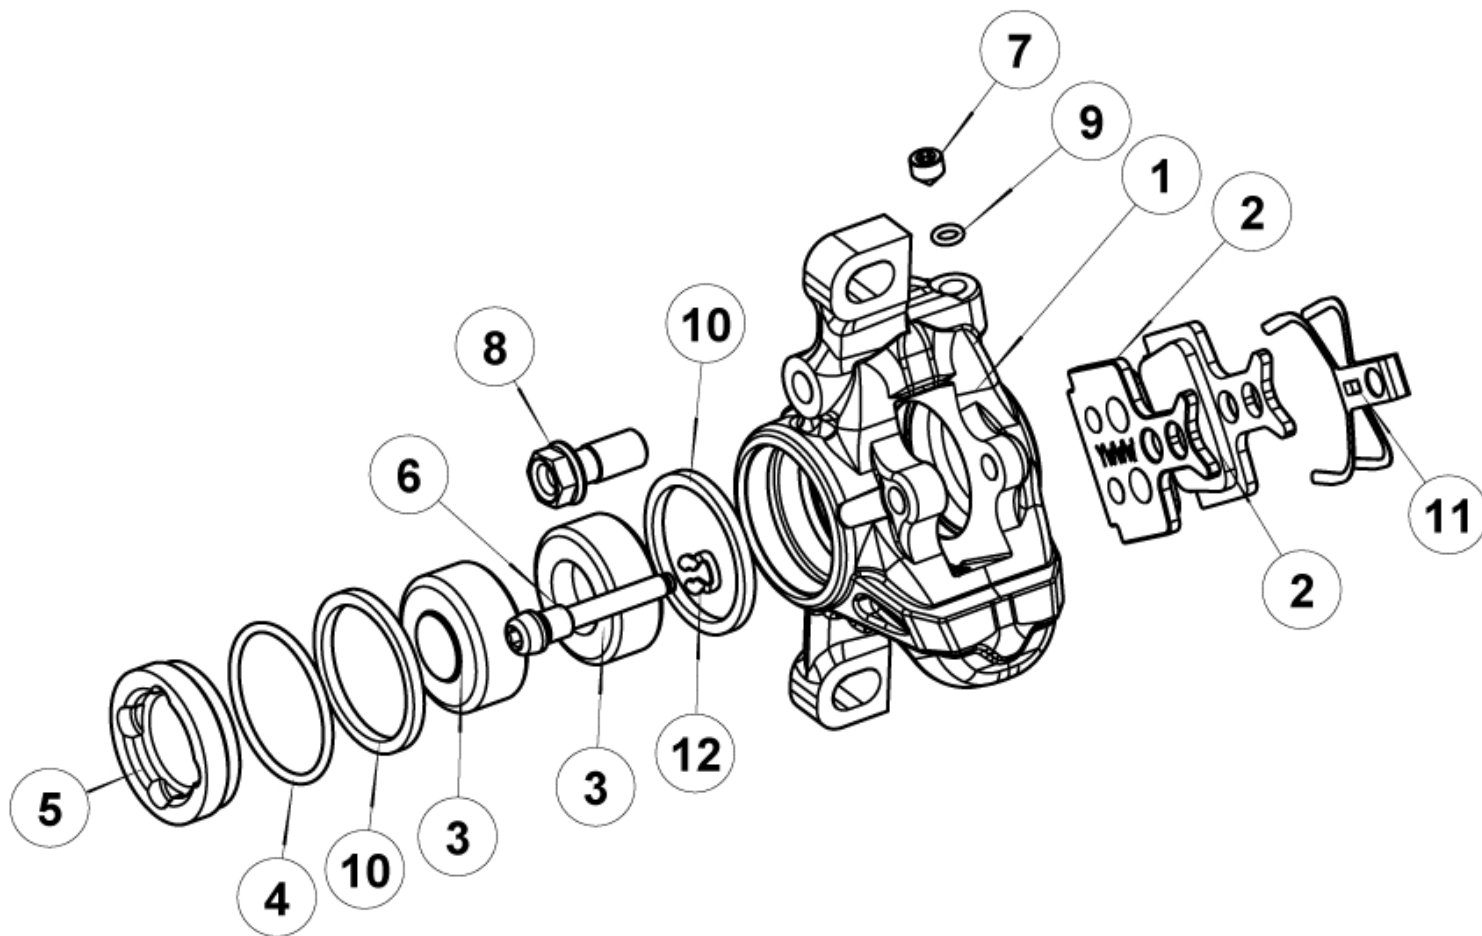

Rx (Black / Nero) - Rx CALIPER – PINZA Rx – MY2012

Description Descrizione	Position Posizione	Code Codice
Rx Complete caliper (red anodized cap) Pinza completa Rx (tappo anodizzato rosso)	All the parts (Exc. 7-8-9)	FD52088-00
Rx caliper body Corpo Pinza Rx	1	FD-C284-04
Screws kit Kit viti	6-7-8	FD40127-10
Piston kit Kit pistoni	3-3-(grease/grasso)	FD40128-10
ORing Kit Kit OR	4-9-10-10	FD40129-10
Sintered brake pads kit "Mega/The one/R1/Rx" (BOX) Kit pastiglie sinterizzate "Mega/The one/R1/Rx" (CONFEZ.)	2-2-11	FD40103-10
Organic brake pads kit "Mega/The one/R1/Rx" (BOX) Kit pastiglie organiche "Mega/The one/R1/Rx" (CONFEZ.)	2-2-11	FD40105-10
Ergal/Organic brake pads kit "Mega/The one/R1/Rx"(BOX) Kit pastiglie organiche/ergal "Mega/The one/R1/Rx"(CONF.)	2-2-11	FD40107-10
Comfort brake pads kit "Mega/The one/R1/Rx" (BOX) Kit pastiglie comfort "Mega/The one/R1/Rx" (CONFEZ.)	2-2-11	FD40135-10
Screw pads Seeger Kit (50 pcs) Kit seeger perno pastiglie (50 pz.)	12(50 pcs)	FD40130-10