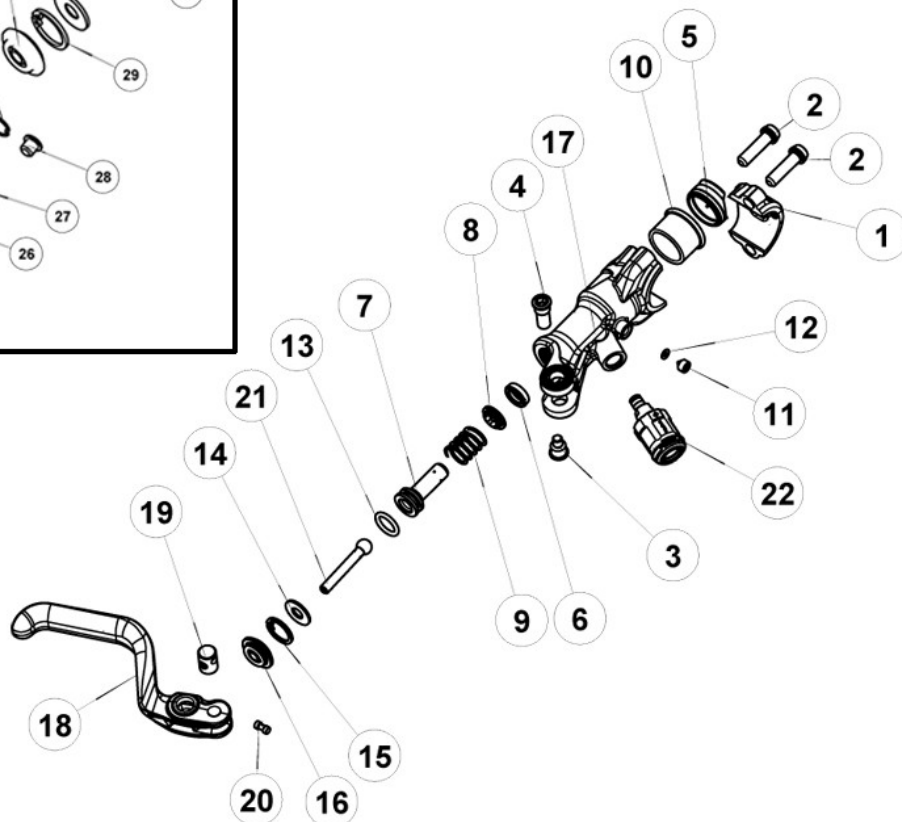

Rx (White / Bianco) - Rx MASTER CYLINDER - POMPA Rx – MY2012

Description Descrizione	Position Posizione	Code Codice
(Left) Rx Complete master cylinder White Pompa completa Rx Bianca (Sinistra)	All the parts (Exc. 11-22-23-24-25-26-27-28-29-30-31-32-33-34-35)	FD53269-00
(Right) Rx Complete master cylinder White Pompa completa Rx Bianca (Destra)	All the parts (Exc. 11-22-23-24-25-26-27-28-29-30-31-32-33-34-35)	FD53270-00
Rx Complete master cylinder body White Corpo pompa completa Rx Bianca	5-10-17	FD40174-20
Brake lever Kit Kit Leva freno	3-4-18	FD40175-20
Lever adjustment kit Kit regolazione leva	14-16-19-20-21	FD40176-20
Reach adjustment kit (Red anodized) Kit pomello regolazione leva (Anodizzato rosso)	24-25-26-27-28-30-31-32-33-34-35	FD40177-20
Complete black lever kit (TFRA Red) Kit leva nera completa (TFRA rosso)	3-4-24-25-26-27-28-23-29-30-31-32-33-34-35	FD40198-20
FCS Kit (Red anodized) Kit FCS (Anodizzato rosso)	22	FD10055-20
Piston kit Kit pistone	6-7-8-9-13-15-(grease/grasso)	FD40131-20
Screw reservoir kit Kit vite serbatoio	11-12	FD40132-20
(Left) Master cylinder clamp and screws Collarino pompa con viti (Sinistro)	1-2-2	FD40178-20
(Right) Master cylinder clamp and screws Collarino pompa con viti (Destro)	1-2-2	FD40179-20
X0 Left Master cylinder clamp and screws Collarino pompa X0 sinistro con viti	----	FD40180-20
X0 Right master cylinder clamp and screws Collarino pompa X0 destro con viti	----	FD40181-20