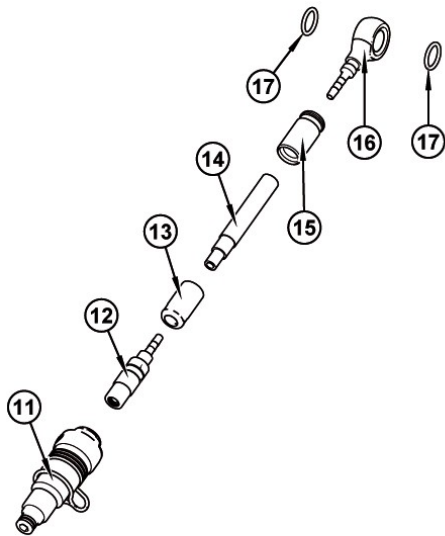

Speed Lock HYDRAULIC HOSE – TUBO IDRAULICO Speed Lock

**Master Cylinder
Version**