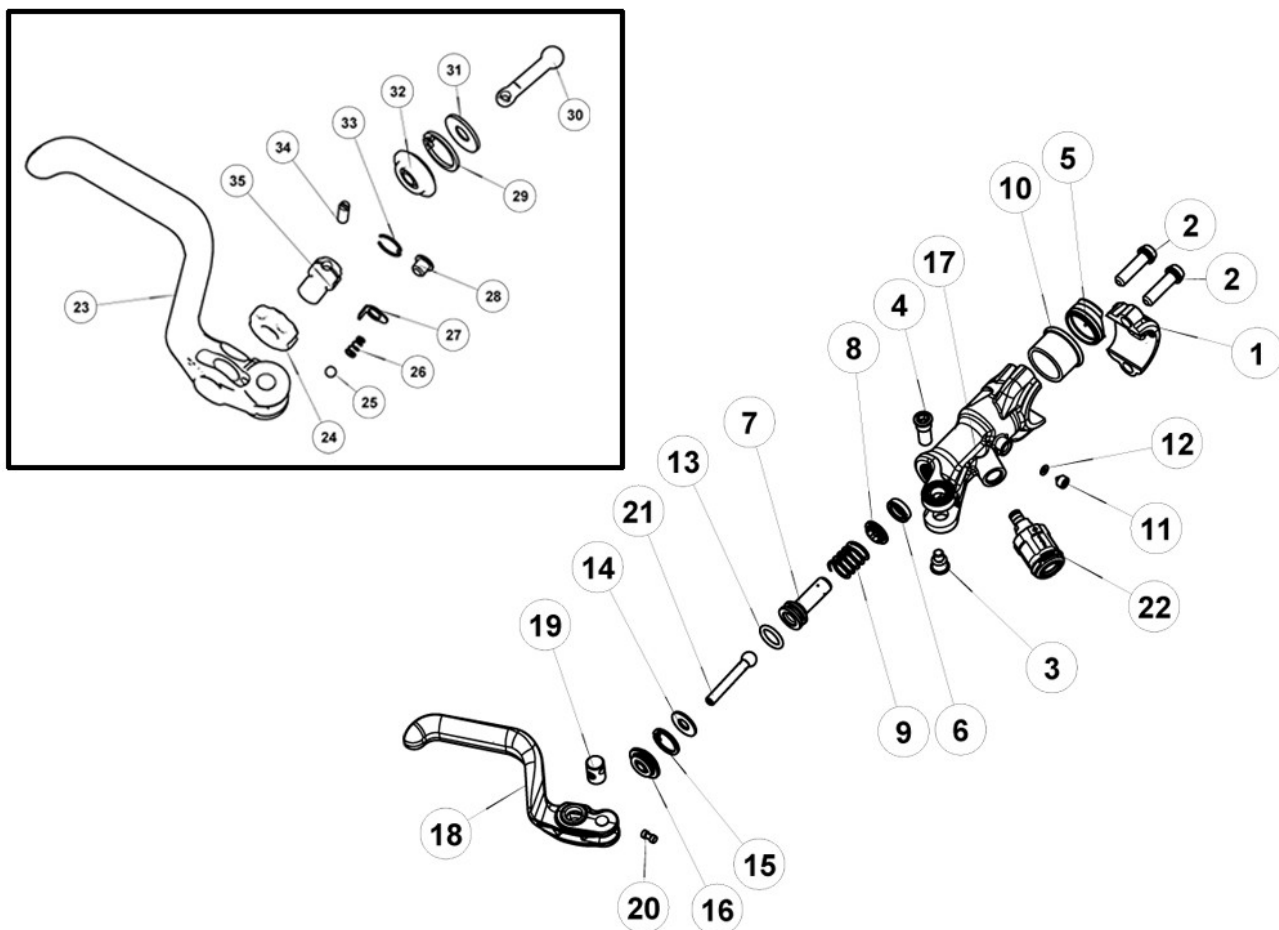

# Rx (Black / Nero) - Rx MASTER CYLINDER - POMPA Rx – MY2012

Description Descrizione	Position Posizione	Code Codice
(Left) Rx Complete master cylinder Black Pompa completa Rx Nera (Sinistra)	All the parts (Exc. 11-22-23-24-25-26-27-28-29-30-31-32-33-34-35)	FD53271-00
(Right) Rx Complete master cylinder Black Pompa completa Rx Nera (Destra)	All the parts (Exc. 11-22-23-24-25-26-27-28-29-30-31-32-33-34-35)	FD53272-00
Rx Complete master cylinder body Black Corpo pompa completa Rx Nero	5-10-17	FD40173-20
Brake lever Kit Kit Leva freno	3-4-18	FD40175-20
Lever adjustment kit Kit regolazione leva	14-16-19-20-21	FD40176-20
Lever adjustment kit (Red anodized) Kit regolazione leva (Anodizzato rosso)	24-25-26-27-28-30-31-32-33-34-35	FD40177-20
Complete black lever kit (TFRA Red) Kit leva nera completa (TFRA rosso)	3-4-24-25-26-27-28-23-29-30-31-32-33-34-35	FD40198-20
FCS Kit (Red anodized) Kit FCS (Anodizzato rosso)	22	FD10055-20
Piston kit Kit pistone	6-7-8-9-13-15-(grease/grasso)	FD40131-20
Screw reservoir kit Kit vite serbatoio	11-12	FD40132-20
(Left) Master cylinder clamp and screws Collarino pompa con viti (Sinistro)	1-2-2	FD40178-20
(Right) Master cylinder clamp and screws Collarino pompa con viti (Destro)	1-2-2	FD40179-20
X0 Left Master cylinder clamp and screws Collarino pompa X0 sinistro con viti	----	FD40180-20
X0 Right master cylinder clamp and screws Collarino pompa X0 destro con viti	----	FD40181-20