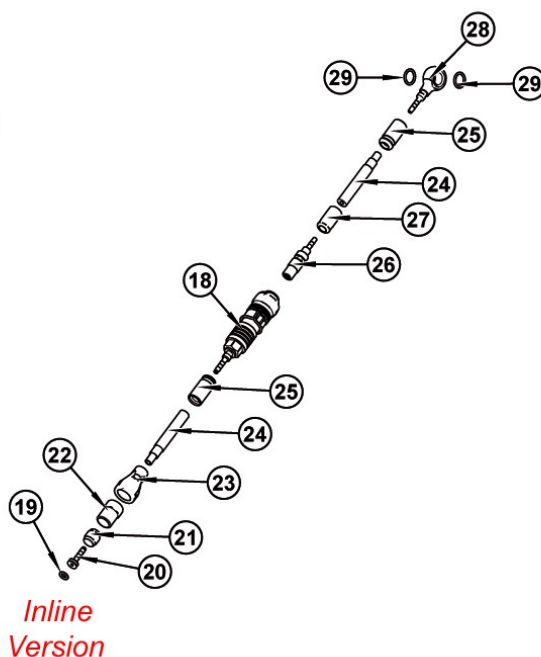

**Caliper
Version**

**Inline
Version**