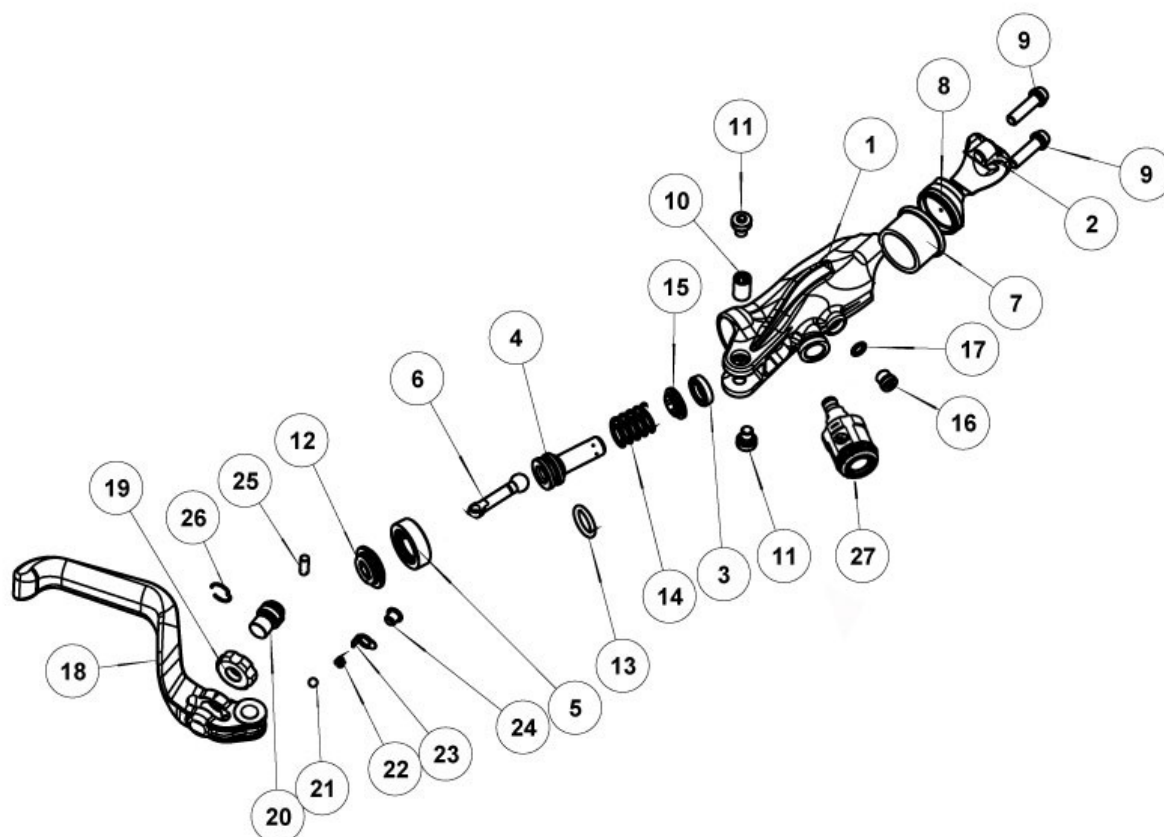

# RO – RO MASTER CYLINDER – POMPA RO - MY2012

Description Descrizione	Position Posizione	Code Codice
RO Complete master cylinder Pompa completa RO	All the parts (Exc. 28)	FD53302-00
RO Complete master cylinder body Corpo pompa completa RO	1-7-8	FD40195-20
Brake lever Kit (Black) Kit Leva freno (Nero)	18-10-11-11	FD40169-20
Lever adjustment kit (Silver anodized) Kit regolazione leva (Anodizzato argento)	6-12-20-21-22-23-24-25-26-19	FD40196-20
Complete black lever kit (TFRA silver) Kit leva nera completa (TFRA argento)	10-11-11-18-19-20-21-22-23-24-25-26	FD40199-20
FCS Kit (Black anodized) Kit FCS (Anodizzato nero)	27	FD10058-20
FCS Kit (Red anodized) Kit FCS (Anodizzato rosso)	27	FD10055-20
Piston kit Kit pistone	3-15-14-13-4-5-(grease/grasso)	FD40188-20
Screw reservoir kit Kit vite serbatoio	16-17	FD40049-20
(Black) Master cylinder clamp and screws Collarino pompa con viti (Nero)	2-9-9	FD40172-20
X0 Left Master cylinder clamp and screws Collarino pompa X0 sinistro con viti	----	FD40182-20
X0 Right master cylinder clamp and screws Collarino pompa X0 destro con viti	----	FD40183-20

# RO - RO CALIPER – PINZA RO MY2012

Description Descrizione	Position Posizione	Code Codice
RO complete caliper Pinza completa RO	All the parts (Exc. 10-11-12)	FD52137-00
Screws kit Kit viti	12-6-7-10	FD40168-10
Piston kit Kit pistoni	4-4(grease/grasso)	FD40169-10
ORing Kit Kit OR	2-3-3-11	FD40170-10
Sintered brake pads kit "Mega/The one/R1/Rx" (BOX) Kit pastiglie sinterizzate "Mega/The one/R1/Rx" (CONFEZ.)	8-8-9	FD40103-10
Organic brake pads kit "Mega/The one/R1/Rx" (BOX) Kit pastiglie organiche "Mega/The one/R1/Rx" (CONFEZ.)	8-8-9	FD40105-10
Ergal/Organic brake pads kit "Mega/The one/R1/Rx"(BOX) Kit pastiglie organiche/ergal "Mega/The one/R1/Rx"(CONF.)	8-8-9	FD40107-10
Comfort brake pads kit "Mega/The one/R1/Rx" (BOX) Kit pastiglie comfort "Mega/The one/R1/Rx" (CONFEZ.)	8-8-9	FD40135-10
Screw pads Seeger Kit (50 pcs) Kit seeger perno pastiglie (50 pz.)	7(50 pcs)	FD40130-10