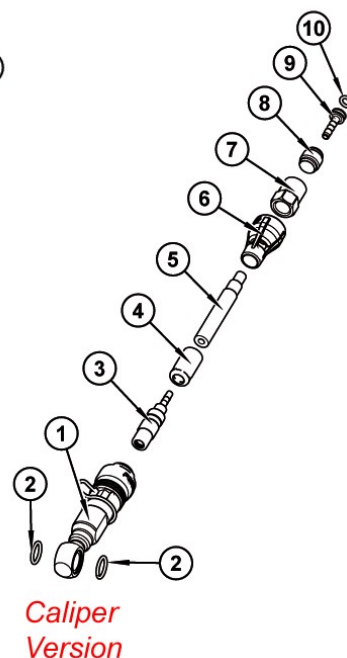

**Caliper
Version**