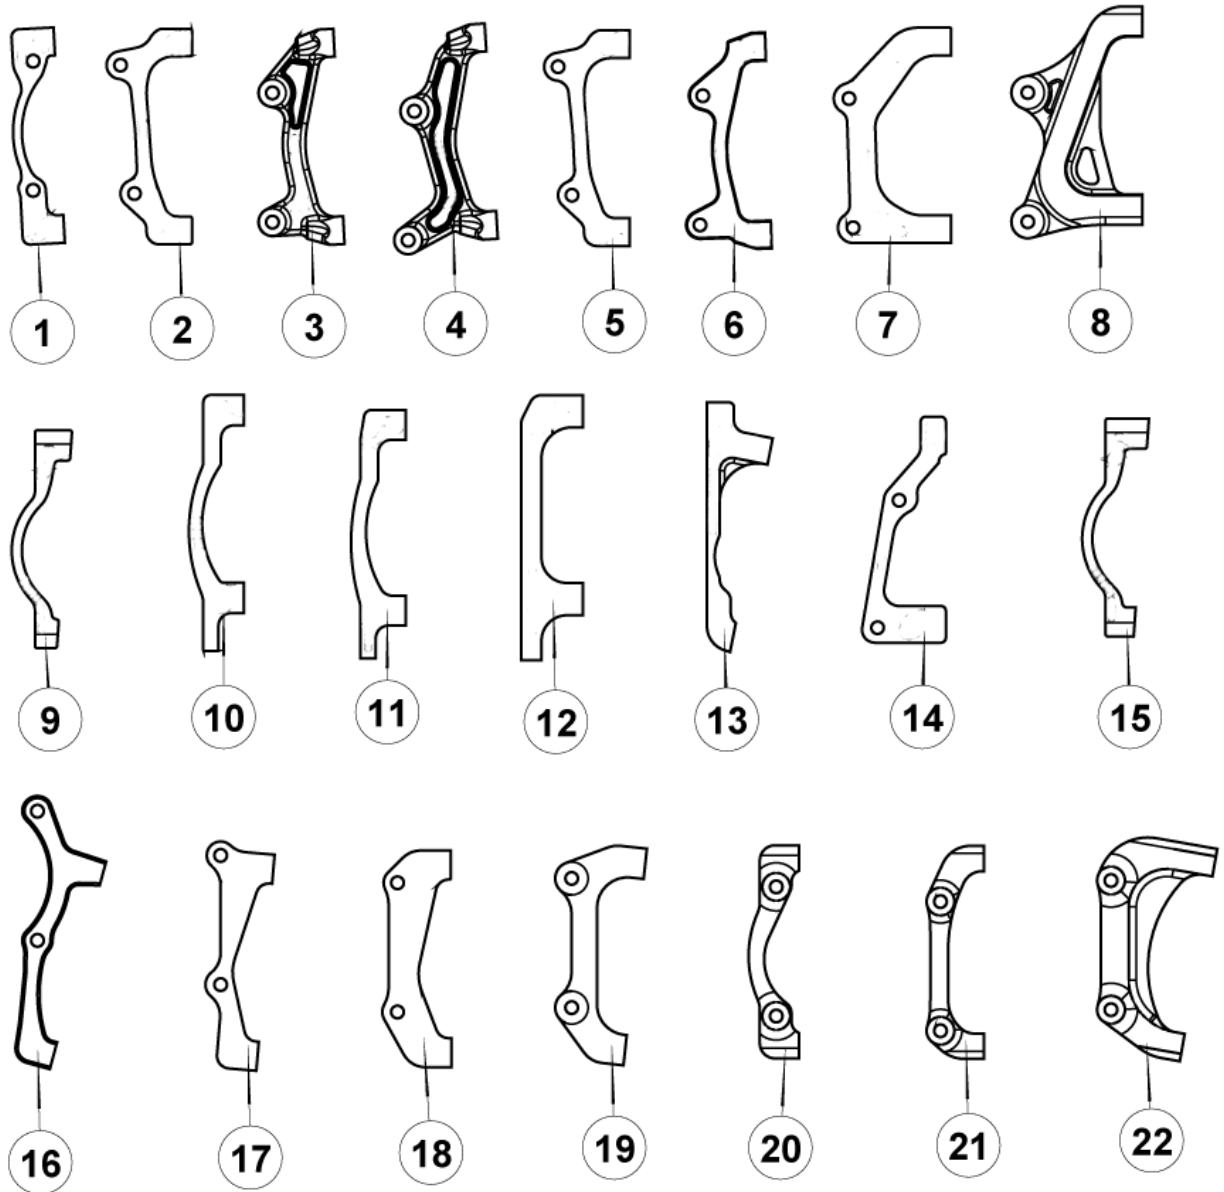

Adaptors – ADATTATORI

Description Descrizione	Position Posizione	Code Codice
Front adaptor P.M. for Ø160mm I.S. Adattatore anteriore P.M. per I.S. Ø160 mm	1	FD40140-10
Adaptor for front Ø180mm I.S. Adattatore PM per I.S. Ø180mm Anteriore	2	FD40141-10
Adaptor for front Ø200mm I.S. Adattatore PM per I.S. Ø200mm Anteriore	3	FD40142-10
Adaptor for front Ø203mm I.S. Adattatore PM per I.S. Ø203mm Anteriore	14	FD40164-10
Adaptor for front Ø220mm I.S. or rear Ø200mm I.S. Adattatore PM per I.S. Ø220mm Anteriore o I.S. Ø200mm Posteriore	4	FD40143-10
Adaptor for rear Ø160mm I.S. Adattatore PM per I.S. Ø160mm Posteriore	5	FD40144-10
Adaptor for rear Ø180mm I.S. Adattatore PM per I.S. Ø180mm Posteriore	6	FD40145-10
Adaptor for rear Ø203mm I.S. Adattatore PM per I.S. Ø203mm Posteriore	7	FD40146-10
Front adaptor P.M. for Ø180mm P.M. 6" Adattatore anteriore P.M. per P.M. 6" Ø180mm	9	FD40148-10
Front adaptor P.M. for Ø180mm Fox F40 Adattatore anteriore P.M. per Fox F40 Ø180mm	16	FD40155-10