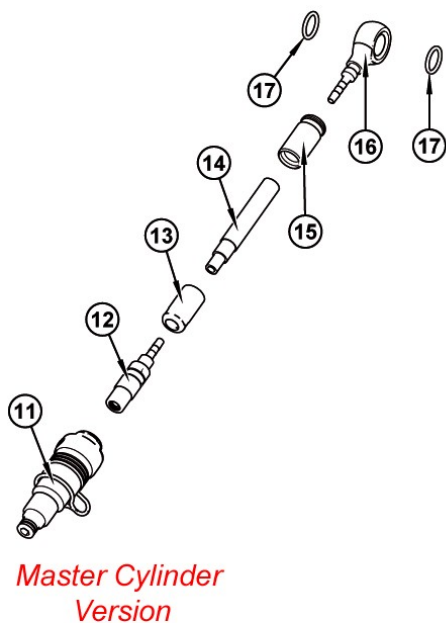

**Inline
Version**

Speed Lock HYDRAULIC HOSE – TUBO IDRAULICO Speed Lock

**Master Cylinder
Version**