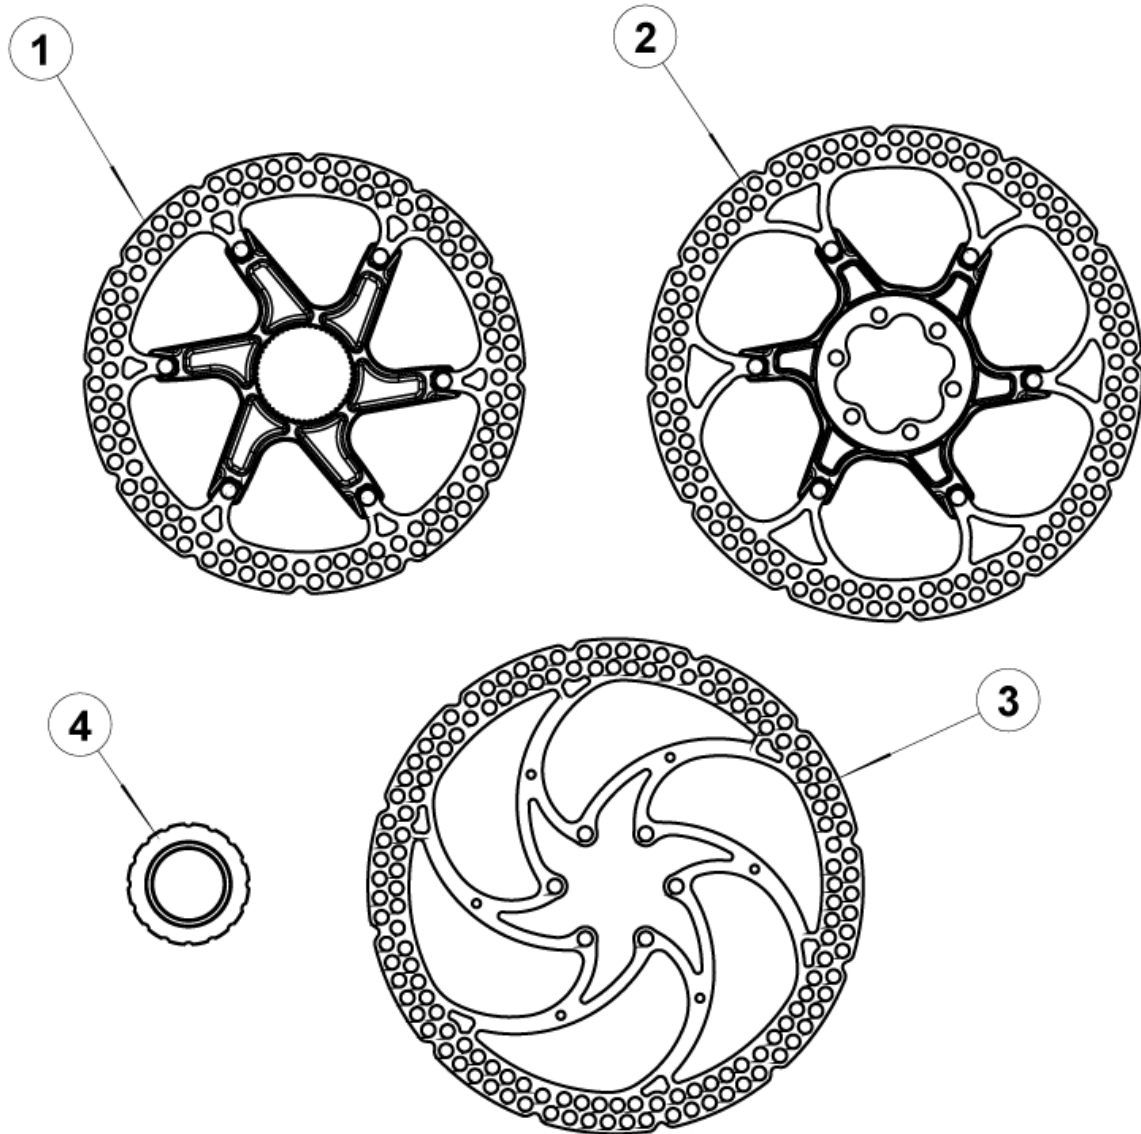

Rx/RO/TheOne/R1 - DISCS – DISCHI - MY2012

Description Descrizione	Position Posizione	Code Codice
Disc Ø160mm - 6 bolt (Solid) Disco Ø160mm - 6 Fori (Monolitico)	3	FD50696-00
Disc Ø180mm - 6 bolt (Solid) Disco Ø180mm - 6 Fori (Monolitico)	3	FD50697-00
Disc Ø203mm - 6 bolt (Solid) Disco Ø203mm - 6 Fori (Monolitico)	3	FD54001-00
Disc Ø140mm - 6 bolt (Red Al.carrier) Disco Ø140mm - 6 Fori (2pezzi int.rosso)	2	FD54034-00
Disc Ø160mm - 6 bolt (Red Al.carrier) Disco Ø160mm - 6 Fori (2pezzi int.rosso)	2	FD54018-00
Disc Ø180mm - 6 bolt (Red Al.carrier) Disco Ø180mm - 6 Fori (2pezzi int.rosso)	2	FD54019-00
Disc Ø203mm - 6 bolt (Red Al.carrier) Disco Ø203mm - 6 Fori (2pezzi int.rosso)	2	FD54035-00
Disc Ø140mm - 6 bolt (Black Al.carrier) Disco Ø140mm - 6 Fori (2pezzi int.nero)	2	FD54038-00
Disc Ø160mm - 6 bolt (Black Al.carrier) Disco Ø160mm - 6 Fori (2pezzi int.nero)	2	FD54022-00
Disc Ø180mm - 6 bolt (Black Al.carrier) Disco Ø180mm - 6 Fori (2pezzi int.nero)	2	FD54023-00
Disc Ø203mm - 6 bolt (Black Al.carrier) Disco Ø203mm - 6 Fori (2pezzi int.nero)	2	FD54039-00