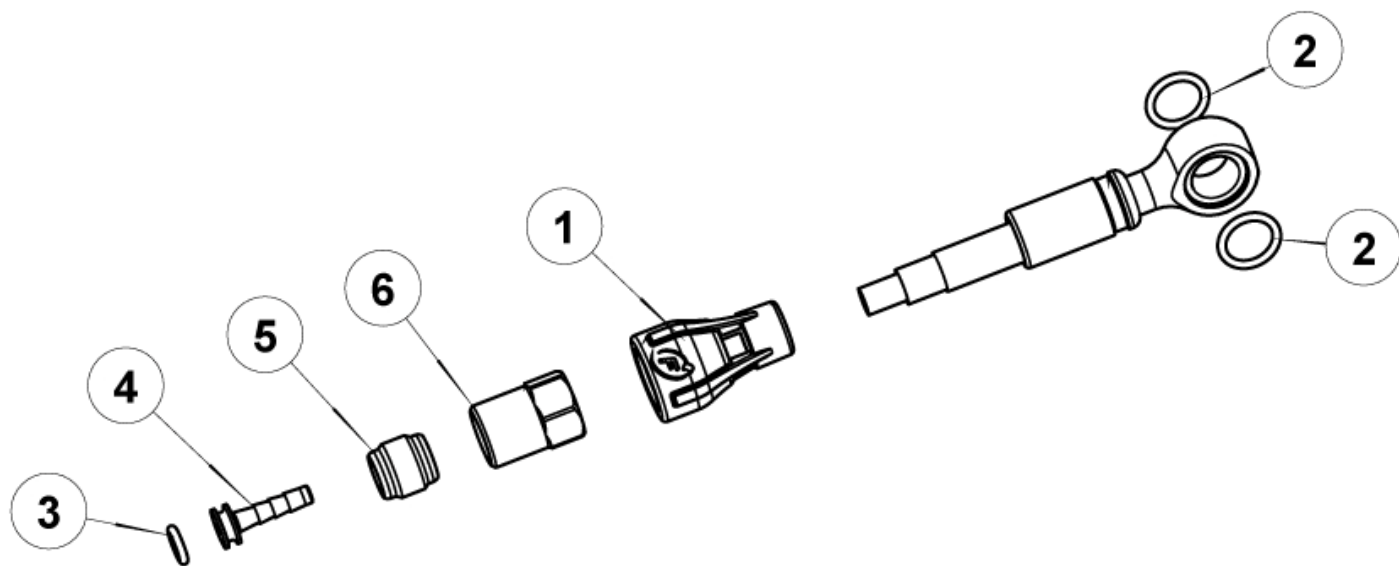

RO HYDRAULIC HOSE – TUBO IDRAULICO

Description Descrizione	Position Posizione	Code Codice
Hose joint kit Kit raccordi tubo	3-4-5-6	FD40018-40
200 cm Complete hydraulic hose (Black) Tubo olio 200 cm completo (Black)	All the parts	FD50140-00
200 cm Complete hydraulic hose (White) Tubo olio 200 cm completo (White)	All the parts	FD50157-00
200 cm Complete hydraulic hose (Metallic Braided) Tubo olio 200 cm completo (Treccia Metallica)	All the parts	FD50179-00
Hose cover kit (50 pcs) Gommino copritubo (50 pcs)	1 (50 Pcs.)	FD40020-40
Compression fitting kit (50 pcs) Kit biconico (50pz)	6 (50 pz)	FD40013-40
Nut kit (50 pcs) Kit bussola di serraggio (50 pz)	5 (50 pz)	FD40103-40
Pin kit (50 pcs) Kit spina (50 pz)	4 (50 pcs)	FD40015-40
O-ring 6x1 kit (100 pcs) Kit o-ring 6x1 (100 pz)	2 (100 pcs)	FD40016-40
O-ring 3x1 kit (50 pcs) Kit o-ring 3x1 (50 pz)	3 (50 pcs)	FD40017-40