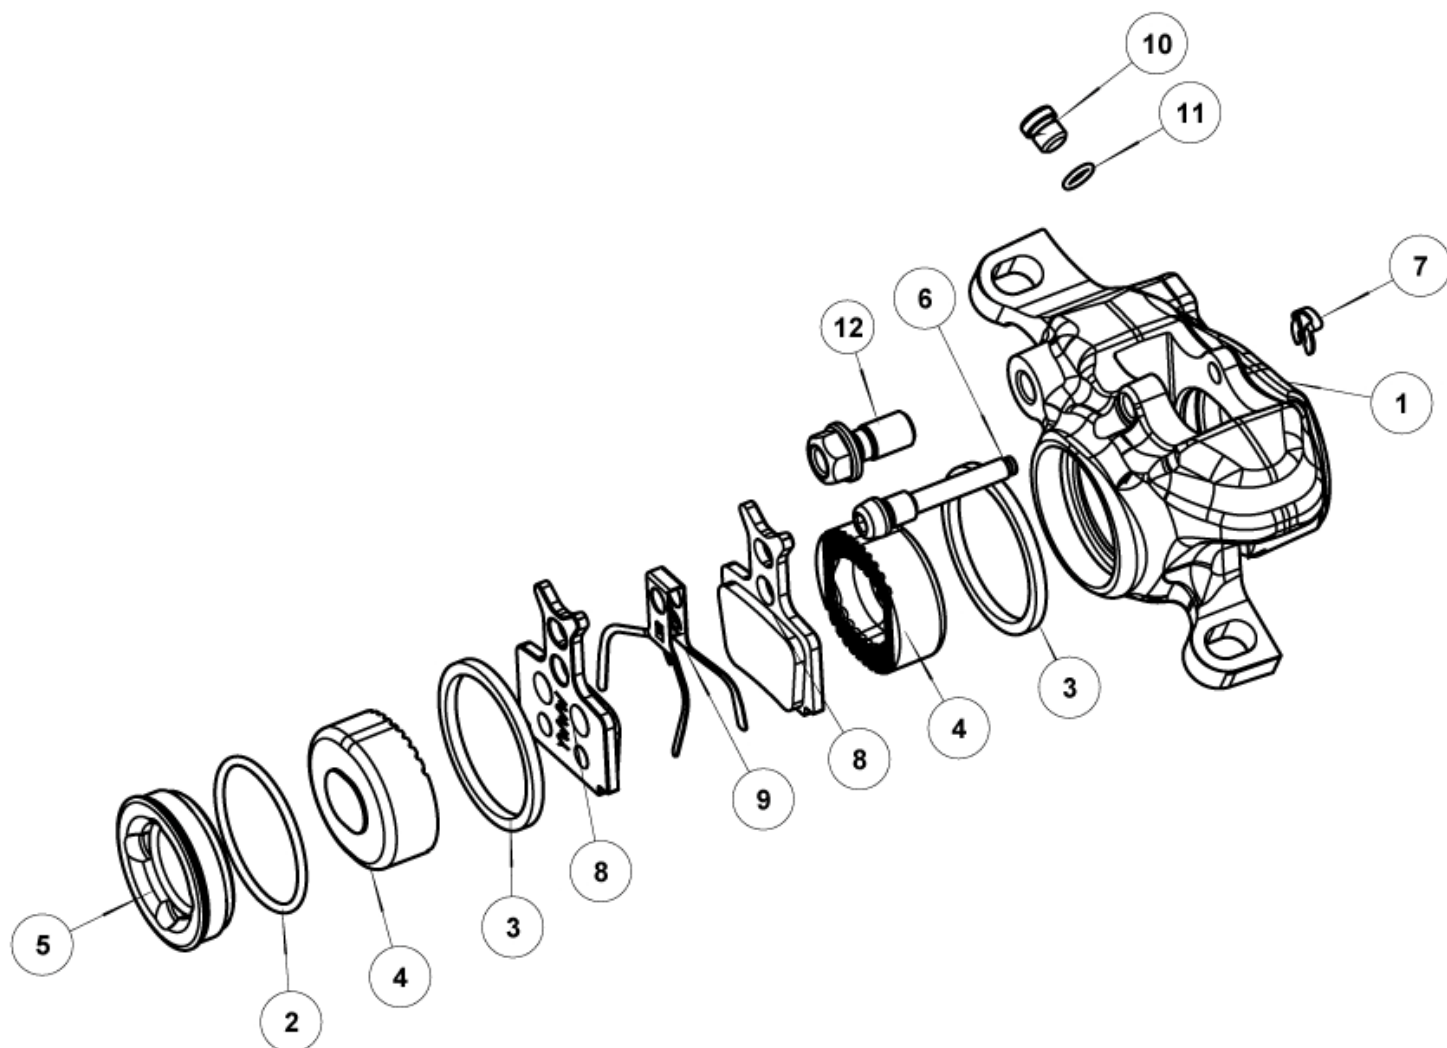

# RO – RO MASTER CYLINDER – POMPA RO - MY2012

Description Descrizione	Position Posizione	Code Codice
RO Complete master cylinder Pompa completa RO	All the parts (Exc. 28)	FD53302-00
RO Complete master cylinder body Corpo pompa completa RO	1-7-8	FD40195-20
Brake lever Kit (Black) Kit Leva freno (Nero)	18-10-11-11	FD40169-20
Lever adjustment kit (Silver anodized) Kit regolazione leva (Anodizzato argento)	6-12-20-21-22-23-24-25-26-19	FD40196-20
Complete black lever kit (TFRA silver) Kit leva nera completa (TFRA argento)	10-11-11-18-19-20-21-22-23-24-25-26	FD40199-20
FCS Kit (Black anodized) Kit FCS (Anodizzato nero)	27	FD10058-20
FCS Kit (Red anodized) Kit FCS (Anodizzato rosso)	27	FD10055-20
Piston kit Kit pistone	3-15-14-13-4-5-(grease/grasso)	FD40188-20
Screw reservoir kit Kit vite serbatoio	16-17	FD40049-20
(Black) Master cylinder clamp and screws Collarino pompa con viti (Nero)	2-9-9	FD40172-20
X0 Left Master cylinder clamp and screws Collarino pompa X0 sinistro con viti	----	FD40182-20
X0 Right master cylinder clamp and screws Collarino pompa X0 destro con viti	----	FD40183-20

# RO - RO CALIPER – PINZA RO MY2012

Description Descrizione	Position Posizione	Code Codice
RO complete caliper Pinza completa RO	All the parts (Exc. 10-11-12)	FD52137-00
Screws kit Kit viti	12-6-7-10	FD40168-10
Piston kit Kit pistoni	4-4(grease/grasso)	FD40169-10
ORing Kit Kit OR	2-3-3-11	FD40170-10
Sintered brake pads kit "Mega/The one/R1/Rx" (BOX) Kit pastiglie sinterizzate "Mega/The one/R1/Rx" (CONFEZ.)	8-8-9	FD40103-10
Organic brake pads kit "Mega/The one/R1/Rx" (BOX) Kit pastiglie organiche "Mega/The one/R1/Rx" (CONFEZ.)	8-8-9	FD40105-10
Ergal/Organic brake pads kit "Mega/The one/R1/Rx"(BOX) Kit pastiglie organiche/ergal "Mega/The one/R1/Rx"(CONF.)	8-8-9	FD40107-10
Comfort brake pads kit "Mega/The one/R1/Rx" (BOX) Kit pastiglie comfort "Mega/The one/R1/Rx" (CONFEZ.)	8-8-9	FD40135-10
Screw pads Seeger Kit (50 pcs) Kit seeger perno pastiglie (50 pz.)	7(50 pcs)	FD40130-10