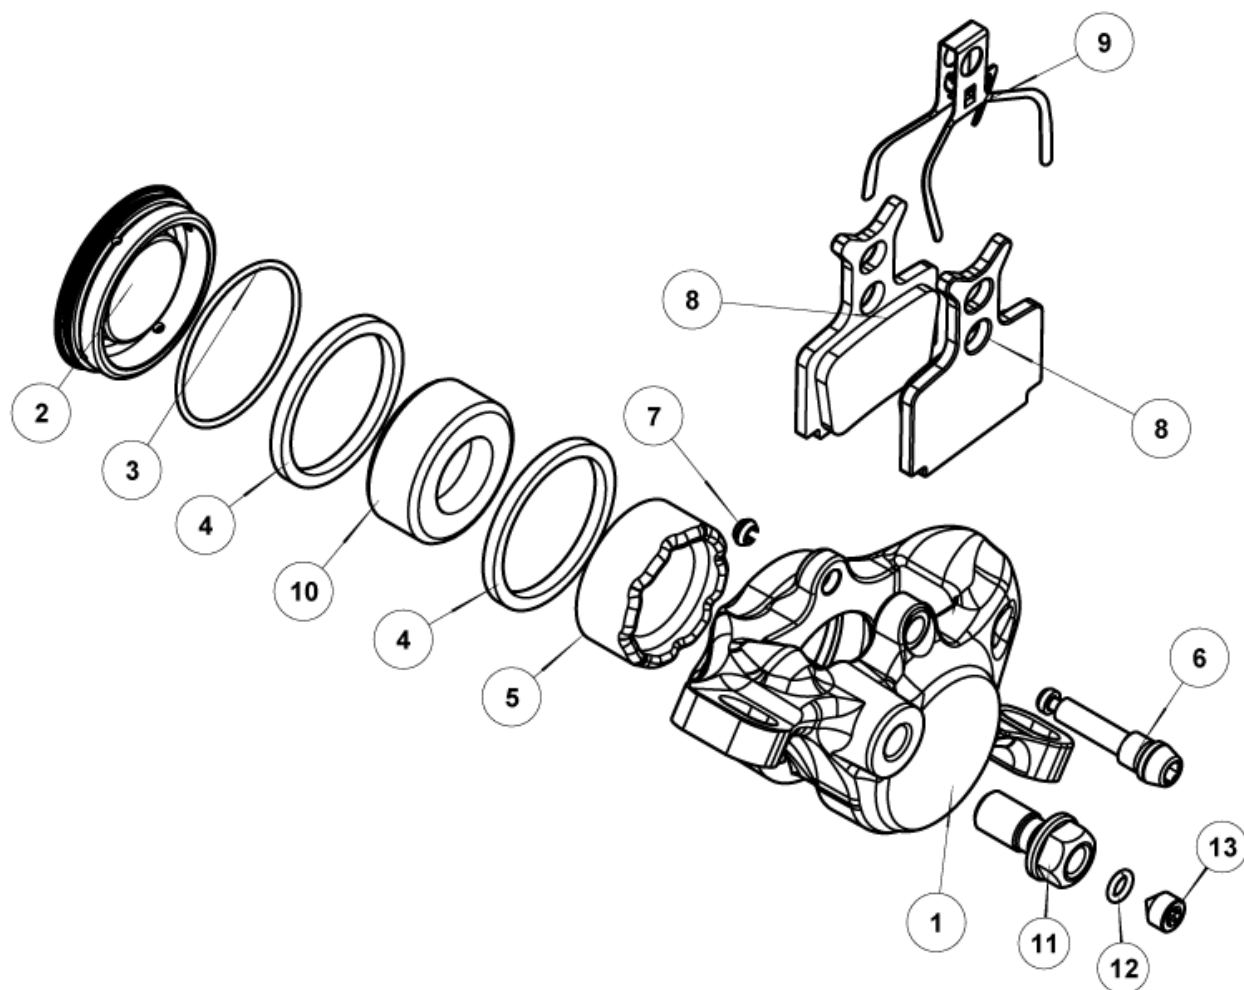

R1 - R1 CALIPER – PINZA R1 MY2012

Description Descrizione	Position Posizione	Code Codice
R1 Complete caliper Pinza completa R1	All the parts (Exc. 11-12-13)	FD52136-00
Screws kit Kit viti	6-7-11-13	FD40139-10
Piston kit Kit pistoni	5-10 (grease/grasso)	FD40167-10
ORing Kit Kit OR	3-4-4-12	FD40110-10
Sintered brake pads kit "Mega/The one/R1/Rx" (BOX) Kit pastiglie sinterizzate "Mega/The one/R1/Rx" (CONFEZ.)	8-8-9	FD40103-10
Organic brake pads kit "Mega/The one/R1/Rx" (BOX) Kit pastiglie organiche "Mega/The one/R1/Rx" (CONFEZ.)	8-8-9	FD40105-10
Ergal/Organic brake pads kit "Mega/The one/R1/Rx" (BOX) Kit pastiglie organiche/ergal "Mega/The one/R1/Rx" (CONFEZ.)	8-8-9	FD40107-10
Comfort brake pads kit "Mega/The one/R1/Rx" (BOX) Kit pastiglie comfort "Mega/The one/R1/Rx" (CONFEZ.)	8-8-9	FD40135-10