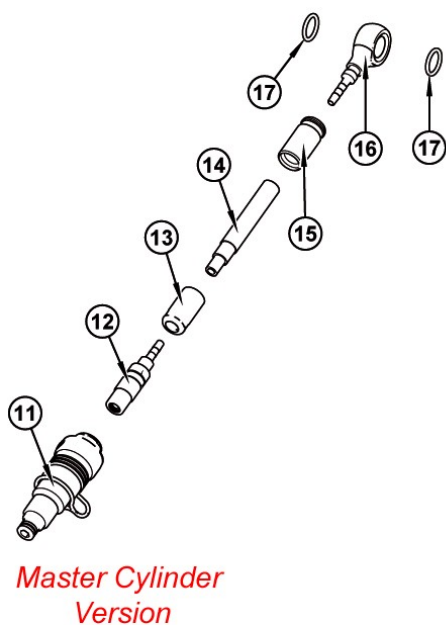

# Speed Lock HYDRAULIC HOSE – TUBO IDRAULICO Speed Lock

Description Descrizione	Position Posizione	Code Codice
SpeedLock Valve "M/C version" (Red) Valvola SpeedLock "Versione Pompa" (Rossa)	11	FD10100-20
SpeedLock Valve "Caliper version" (Red) Valvola SpeedLock "Versione Pinza" (Rossa)	1	FD10101-20
SpeedLock Valve "Inline version" (Red) with 20 cm of tube on M/C side Valvola SpeedLock "Versione Inlinea" (Rossa) con 20 cm di tubo sul lato pompa	18-19-20-21-22-23-24-25	FD10102-20
SpeedLock Valve "M/C version" (Black) Valvola SpeedLock "Versione Pompa" (Nera)	11	FD10103-20
SpeedLock Valve "Caliper version" (Black) Valvola SpeedLock "Versione Pinza" (Nera)	1	FD10104-20
SpeedLock Valve "Inline version" (Black) with 20 cm of tube on M/C side Valvola SpeedLock "Versione Inlinea" (Nera) con 20 cm di tubo sul lato pompa	18-19-20-21-22-23-24-25	FD10105-20
SpeedLock Valve "M/C version" (Gold) Valvola SpeedLock "Versione Pompa" (Oro)	11	FD10106-20
SpeedLock Valve "Caliper version" (Gold) Valvola SpeedLock "Versione Pinza" (Oro)	1	FD10107-20
SpeedLock Valve "Inline version" (Gold) with 20 cm of tube on M/C side Valvola SpeedLock "Versione Inlinea" (Oro) con 20 cm di tubo sul lato pompa	18-19-20-21-22-23-24-25	FD10108-20
75 cm Complete hydraulic SpeedLock "M/C version" hose Tubo olio 75 cm completo SpeedLock "Versione Pompa"	12-13-14-15-16-17-17	FD50190-00
85 cm Complete hydraulic SpeedLock "M/C version" hose Tubo olio 85 cm completo SpeedLock "Versione Pompa"	12-13-14-15-16-17-17	FD50193-00
95 cm Complete hydraulic SpeedLock "M/C version" hose Tubo olio 95 cm completo SpeedLock "Versione Pompa"	12-13-14-15-16-17-17	FD50194-00
130 cm Complete hydraulic SpeedLock "M/C version" hose Tubo olio 130 cm completo SpeedLock "Versione Pompa"	12-13-14-15-16-17-17	FD50195-00
140 cm Complete hydraulic SpeedLock "M/C version" hose Tubo olio 140 cm completo SpeedLock "Versione Pompa"	12-13-14-15-16-17-17	FD50196-00
150 cm Complete hydraulic SpeedLock "M/C version" hose Tubo olio 150 cm completo SpeedLock "Versione Pompa"	12-13-14-15-16-17-17	FD50197-00
160 cm Complete hydraulic SpeedLock "M/C version" hose Tubo olio 160 cm completo SpeedLock "Versione Pompa"	12-13-14-15-16-17-17	FD50198-00
170 cm Complete hydraulic SpeedLock "M/C version" hose Tubo olio 170 cm completo SpeedLock "Versione Pompa"	12-13-14-15-16-17-17	FD50199-00
200 cm Complete hydraulic SpeedLock "Caliper version" hose Tubo olio 200 cm completo SpeedLock "Versione Pinza"	2-2-3-4-5-6-7-8-9-10	FD50191-00
70 cm Complete hydraulic SpeedLock "Inline version" hose Tubo olio 70 cm completo SpeedLock "Versione Inlinea"	24-25-26-27-28-29-29	FD50192-00
120 cm Complete hydraulic SpeedLock "Inline version" hose Tubo olio 120 cm completo SpeedLock "Versione Inlinea"	24-25-26-27-28-29-29	FD50200-00
140 cm Complete hydraulic SpeedLock "Inline version" hose Tubo olio 140 cm completo SpeedLock "Versione Inlinea"	24-25-26-27-28-29-29	FD50201-00
160 cm Complete hydraulic SpeedLock "Inline version" hose Tubo olio 160 cm completo SpeedLock "Versione Inlinea"	24-25-26-27-28-29-29	FD50202-00