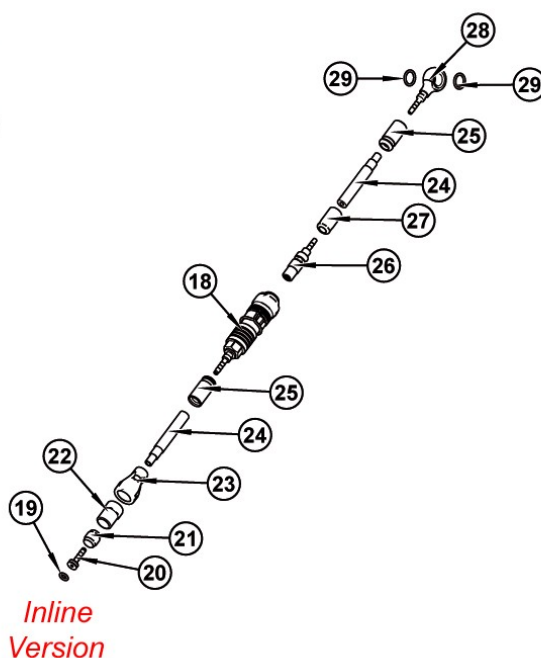

Speed Lock HYDRAULIC HOSE – TUBO IDRAULICO Speed Lock

Description Descrizione	Position Posizione	Code Codice
SpeedLock Valve "M/C version" (Red) Valvola SpeedLock "Versione Pompa" (Rossa)	11	FD10100-20
SpeedLock Valve "Caliper version" (Red) Valvola SpeedLock "Versione Pinza" (Rossa)	1	FD10101-20
SpeedLock Valve "Inline version" (Red) with 20 cm of tube on M/C side Valvola SpeedLock "Versione Inlinea" (Rossa) con 20 cm di tubo sul lato pompa	18-19-20-21-22-23-24-25	FD10102-20
SpeedLock Valve "M/C version" (Black) Valvola SpeedLock "Versione Pompa" (Nera)	11	FD10103-20
SpeedLock Valve "Caliper version" (Black) Valvola SpeedLock "Versione Pinza" (Nera)	1	FD10104-20
SpeedLock Valve "Inline version" (Black) with 20 cm of tube on M/C side Valvola SpeedLock "Versione Inlinea" (Nera) con 20 cm di tubo sul lato pompa	18-19-20-21-22-23-24-25	FD10105-20
SpeedLock Valve "M/C version" (Gold) Valvola SpeedLock "Versione Pompa" (Oro)	11	FD10106-20
SpeedLock Valve "Caliper version" (Gold) Valvola SpeedLock "Versione Pinza" (Oro)	1	FD10107-20
SpeedLock Valve "Inline version" (Gold) with 20 cm of tube on M/C side Valvola SpeedLock "Versione Inlinea" (Oro) con 20 cm di tubo sul lato pompa	18-19-20-21-22-23-24-25	FD10108-20
75 cm Complete hydraulic SpeedLock "M/C version" hose Tubo olio 75 cm completo SpeedLock "Versione Pompa"	12-13-14-15-16-17-17	FD50190-00
85 cm Complete hydraulic SpeedLock "M/C version" hose Tubo olio 85 cm completo SpeedLock "Versione Pompa"	12-13-14-15-16-17-17	FD50193-00
95 cm Complete hydraulic SpeedLock "M/C version" hose Tubo olio 95 cm completo SpeedLock "Versione Pompa"	12-13-14-15-16-17-17	FD50194-00
130 cm Complete hydraulic SpeedLock "M/C version" hose Tubo olio 130 cm completo SpeedLock "Versione Pompa"	12-13-14-15-16-17-17	FD50195-00
140 cm Complete hydraulic SpeedLock "M/C version" hose Tubo olio 140 cm completo SpeedLock "Versione Pompa"	12-13-14-15-16-17-17	FD50196-00
150 cm Complete hydraulic SpeedLock "M/C version" hose Tubo olio 150 cm completo SpeedLock "Versione Pompa"	12-13-14-15-16-17-17	FD50197-00
160 cm Complete hydraulic SpeedLock "M/C version" hose Tubo olio 160 cm completo SpeedLock "Versione Pompa"	12-13-14-15-16-17-17	FD50198-00
170 cm Complete hydraulic SpeedLock "M/C version" hose Tubo olio 170 cm completo SpeedLock "Versione Pompa"	12-13-14-15-16-17-17	FD50199-00
200 cm Complete hydraulic SpeedLock "Caliper version" hose Tubo olio 200 cm completo SpeedLock "Versione Pinza"	2-2-3-4-5-6-7-8-9-10	FD50191-00
70 cm Complete hydraulic SpeedLock "Inline version" hose Tubo olio 70 cm completo SpeedLock "Versione Inlinea"	24-25-26-27-28-29-29	FD50192-00
120 cm Complete hydraulic SpeedLock "Inline version" hose Tubo olio 120 cm completo SpeedLock "Versione Inlinea"	24-25-26-27-28-29-29	FD50200-00
140 cm Complete hydraulic SpeedLock "Inline version" hose Tubo olio 140 cm completo SpeedLock "Versione Inlinea"	24-25-26-27-28-29-29	FD50201-00
160 cm Complete hydraulic SpeedLock "Inline version" hose Tubo olio 160 cm completo SpeedLock "Versione Inlinea"	24-25-26-27-28-29-29	FD50202-00