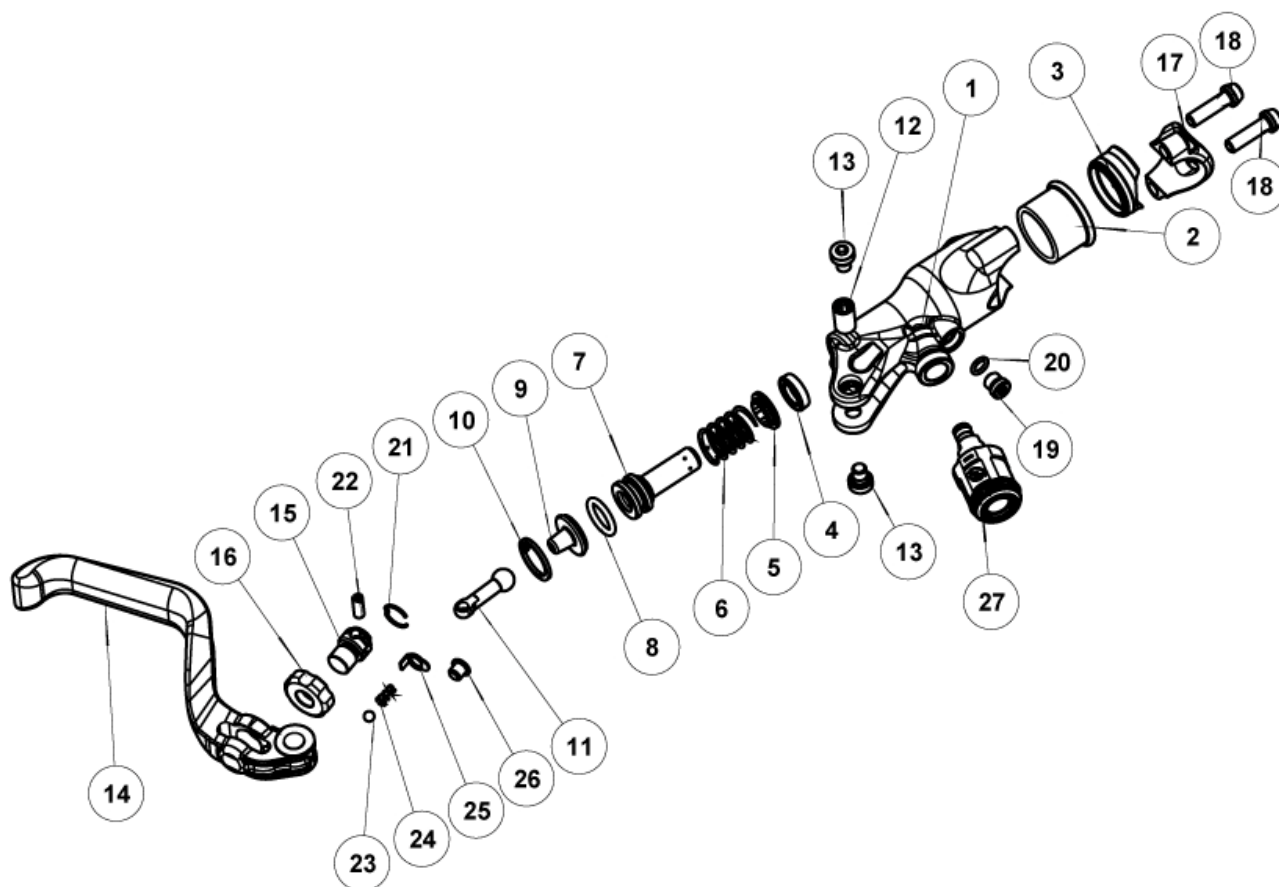

# R1 – R1 MASTER CYLINDER – POMPA R1 - MY2012

Description Descrizione	Position Posizione	Code Codice
R1 Complete master cylinder Pompa completa R1	All the parts (Exc. 27)	FD53275-00
R1 Complete master cylinder body Corpo pompa completa R1	1-2-3	FD40168-20
Brake lever Kit (Black) Kit Leva freno (Nero)	12-13-13-14	FD40169-20
Brake lever Kit (Carbon) Kit Leva freno (Carbonio)	Lever-12-13-13	FD40201-20
Lever adjustment kit (Red anodized) Kit regolazione leva (Anodizzato rosso)	9-11-15-16-22-21-23-24-25-26	FD40170-20
Complete black lever kit (TFRA Red) Kit leva nera completa (TFRA rosso)	9-10-11-12-13-13-14-15-16-21-22-23-24-25-26	FD40197-20
FCS Kit (Red anodized) Kit FCS (Anodizzato rosso)	27	FD10055-20
FCS Kit (Black anodized) Kit FCS (Anodizzato Nero)	27	FD10058-20
Piston kit Kit pistone	4-5-6-7-8-10-(grease/grasso)	FD40116-20
Screw reservoir kit Kit vite serbatoio	19-20	FD40049-20
(Black) Master cylinder clamp and screws Collarino pompa con viti (Nero)	17-18-18	FD40172-20
X0 Left Master cylinder clamp and screws Collarino pompa X0 sinistro con viti	----	FD40182-20
X0 Right master cylinder clamp and screws Collarino pompa X0 destro con viti	----	FD40183-20