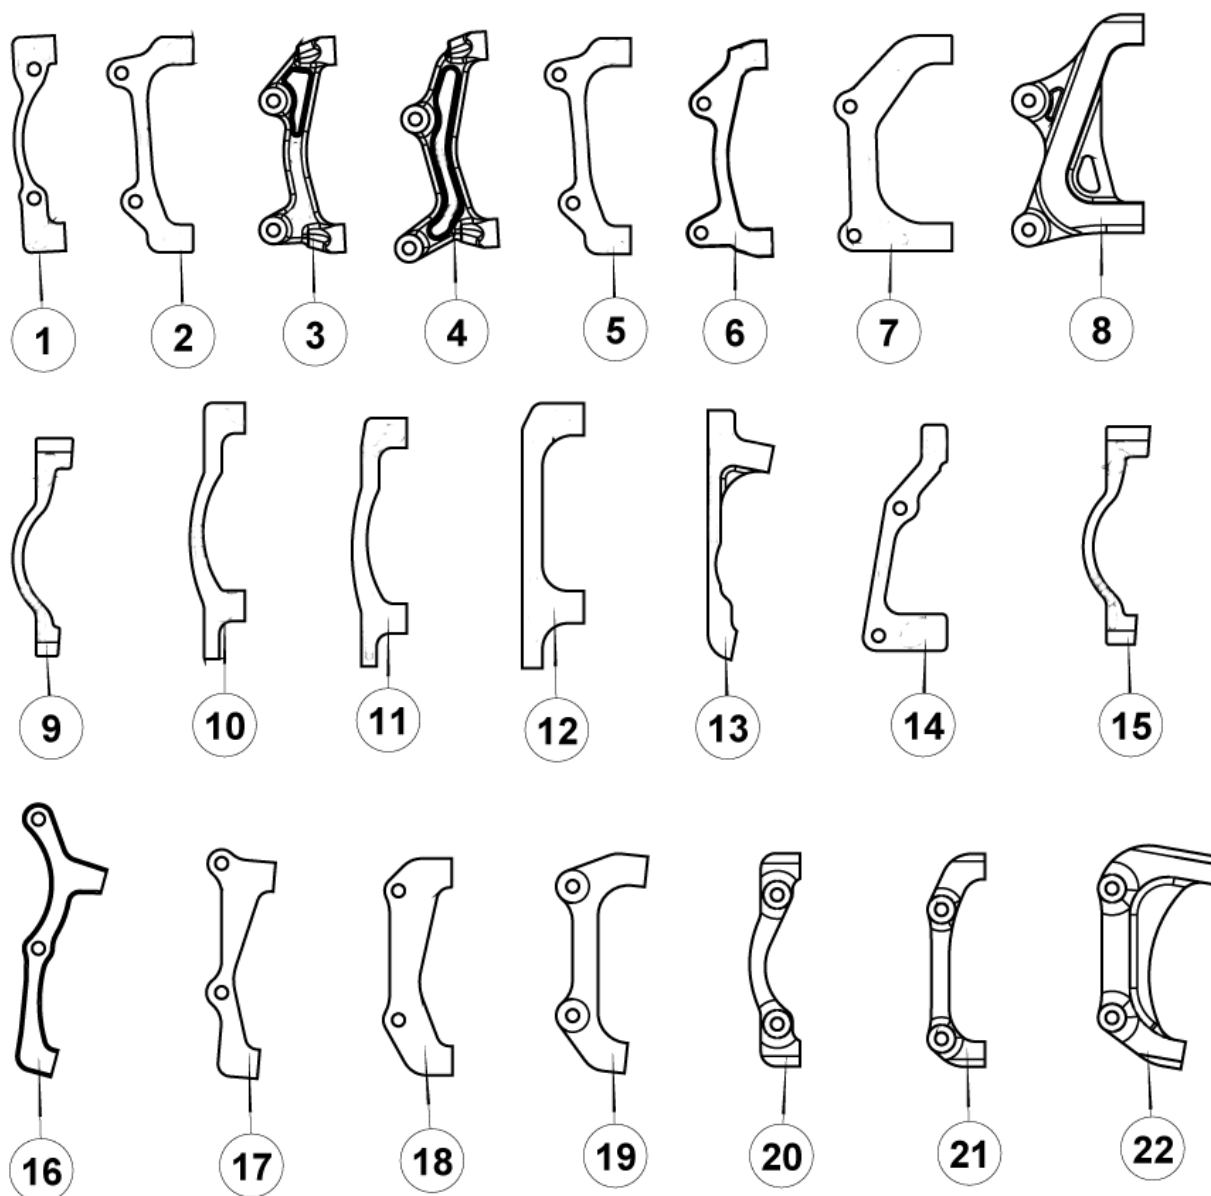

Adaptors – ADATTATORI

Description Descrizione	Position Posizione	Code Codice
Front adaptor P.M. for Ø160mm I.S. Adattatore anteriore P.M. per I.S. Ø160 mm	1	FD40140-10
Adaptor for front Ø180mm I.S. Adattatore PM per I.S. Ø180mm Anteriore	2	FD40141-10
Adaptor for front Ø200mm I.S. Adattatore PM per I.S. Ø200mm Anteriore	3	FD40142-10
Adaptor for front Ø203mm I.S. Adattatore PM per I.S. Ø203mm Anteriore	14	FD40164-10
Adaptor for front Ø220mm I.S. or rear Ø200mm I.S. Adattatore PM per I.S. Ø220mm Anteriore o I.S. Ø200mm Posteriore	4	FD40143-10
Adaptor for rear Ø160mm I.S. Adattatore PM per I.S. Ø160mm Posteriore	5	FD40144-10
Adaptor for rear Ø180mm I.S. Adattatore PM per I.S. Ø180mm Posteriore	6	FD40145-10
Adaptor for rear Ø203mm I.S. Adattatore PM per I.S. Ø203mm Posteriore	7	FD40146-10
Front adaptor P.M. for Ø180mm P.M. 6" Adattatore anteriore P.M. per P.M. 6" Ø180mm	9	FD40148-10
Front adaptor P.M. for Ø180mm Fox F40 Adattatore anteriore P.M. per Fox F40 Ø180mm	16	FD40155-10