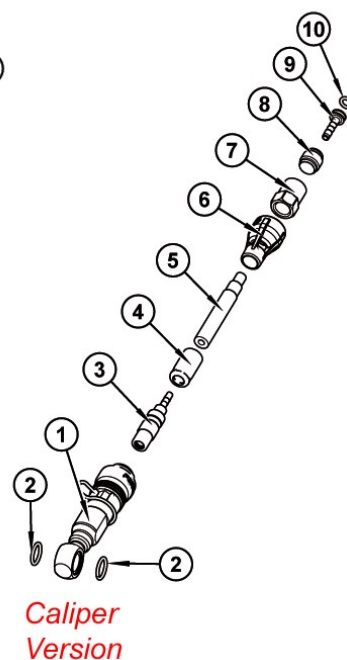

# Speed Lock HYDRAULIC HOSE – TUBO IDRAULICO Speed Lock

Description Descrizione	Position Posizione	Code Codice
SpeedLock Valve "M/C version" (Red) Valvola SpeedLock "Versione Pompa" (Rossa)	11	FD10100-20
SpeedLock Valve "Caliper version" (Red) Valvola SpeedLock "Versione Pinza" (Rossa)	1	FD10101-20
SpeedLock Valve "Inline version" (Red) with 20 cm of tube on M/C side Valvola SpeedLock "Versione Inlinea" (Rossa) con 20 cm di tubo sul lato pompa	18-19-20-21-22-23-24-25	FD10102-20
SpeedLock Valve "M/C version" (Black) Valvola SpeedLock "Versione Pompa" (Nera)	11	FD10103-20
SpeedLock Valve "Caliper version" (Black) Valvola SpeedLock "Versione Pinza" (Nera)	1	FD10104-20
SpeedLock Valve "Inline version" (Black) with 20 cm of tube on M/C side Valvola SpeedLock "Versione Inlinea" (Nera) con 20 cm di tubo sul lato pompa	18-19-20-21-22-23-24-25	FD10105-20
SpeedLock Valve "M/C version" (Gold) Valvola SpeedLock "Versione Pompa" (Oro)	11	FD10106-20
SpeedLock Valve "Caliper version" (Gold) Valvola SpeedLock "Versione Pinza" (Oro)	1	FD10107-20
SpeedLock Valve "Inline version" (Gold) with 20 cm of tube on M/C side Valvola SpeedLock "Versione Inlinea" (Oro) con 20 cm di tubo sul lato pompa	18-19-20-21-22-23-24-25	FD10108-20
75 cm Complete hydraulic SpeedLock "M/C version" hose Tubo olio 75 cm completo SpeedLock "Versione Pompa"	12-13-14-15-16-17-17	FD50190-00
85 cm Complete hydraulic SpeedLock "M/C version" hose Tubo olio 85 cm completo SpeedLock "Versione Pompa"	12-13-14-15-16-17-17	FD50193-00
95 cm Complete hydraulic SpeedLock "M/C version" hose Tubo olio 95 cm completo SpeedLock "Versione Pompa"	12-13-14-15-16-17-17	FD50194-00
130 cm Complete hydraulic SpeedLock "M/C version" hose Tubo olio 130 cm completo SpeedLock "Versione Pompa"	12-13-14-15-16-17-17	FD50195-00
140 cm Complete hydraulic SpeedLock "M/C version" hose Tubo olio 140 cm completo SpeedLock "Versione Pompa"	12-13-14-15-16-17-17	FD50196-00
150 cm Complete hydraulic SpeedLock "M/C version" hose Tubo olio 150 cm completo SpeedLock "Versione Pompa"	12-13-14-15-16-17-17	FD50197-00
160 cm Complete hydraulic SpeedLock "M/C version" hose Tubo olio 160 cm completo SpeedLock "Versione Pompa"	12-13-14-15-16-17-17	FD50198-00
170 cm Complete hydraulic SpeedLock "M/C version" hose Tubo olio 170 cm completo SpeedLock "Versione Pompa"	12-13-14-15-16-17-17	FD50199-00
200 cm Complete hydraulic SpeedLock "Caliper version" hose Tubo olio 200 cm completo SpeedLock "Versione Pinza"	2-2-3-4-5-6-7-8-9-10	FD50191-00
70 cm Complete hydraulic SpeedLock "Inline version" hose Tubo olio 70 cm completo SpeedLock "Versione Inlinea"	24-25-26-27-28-29-29	FD50192-00
120 cm Complete hydraulic SpeedLock "Inline version" hose Tubo olio 120 cm completo SpeedLock "Versione Inlinea"	24-25-26-27-28-29-29	FD50200-00
140 cm Complete hydraulic SpeedLock "Inline version" hose Tubo olio 140 cm completo SpeedLock "Versione Inlinea"	24-25-26-27-28-29-29	FD50201-00
160 cm Complete hydraulic SpeedLock "Inline version" hose Tubo olio 160 cm completo SpeedLock "Versione Inlinea"	24-25-26-27-28-29-29	FD50202-00