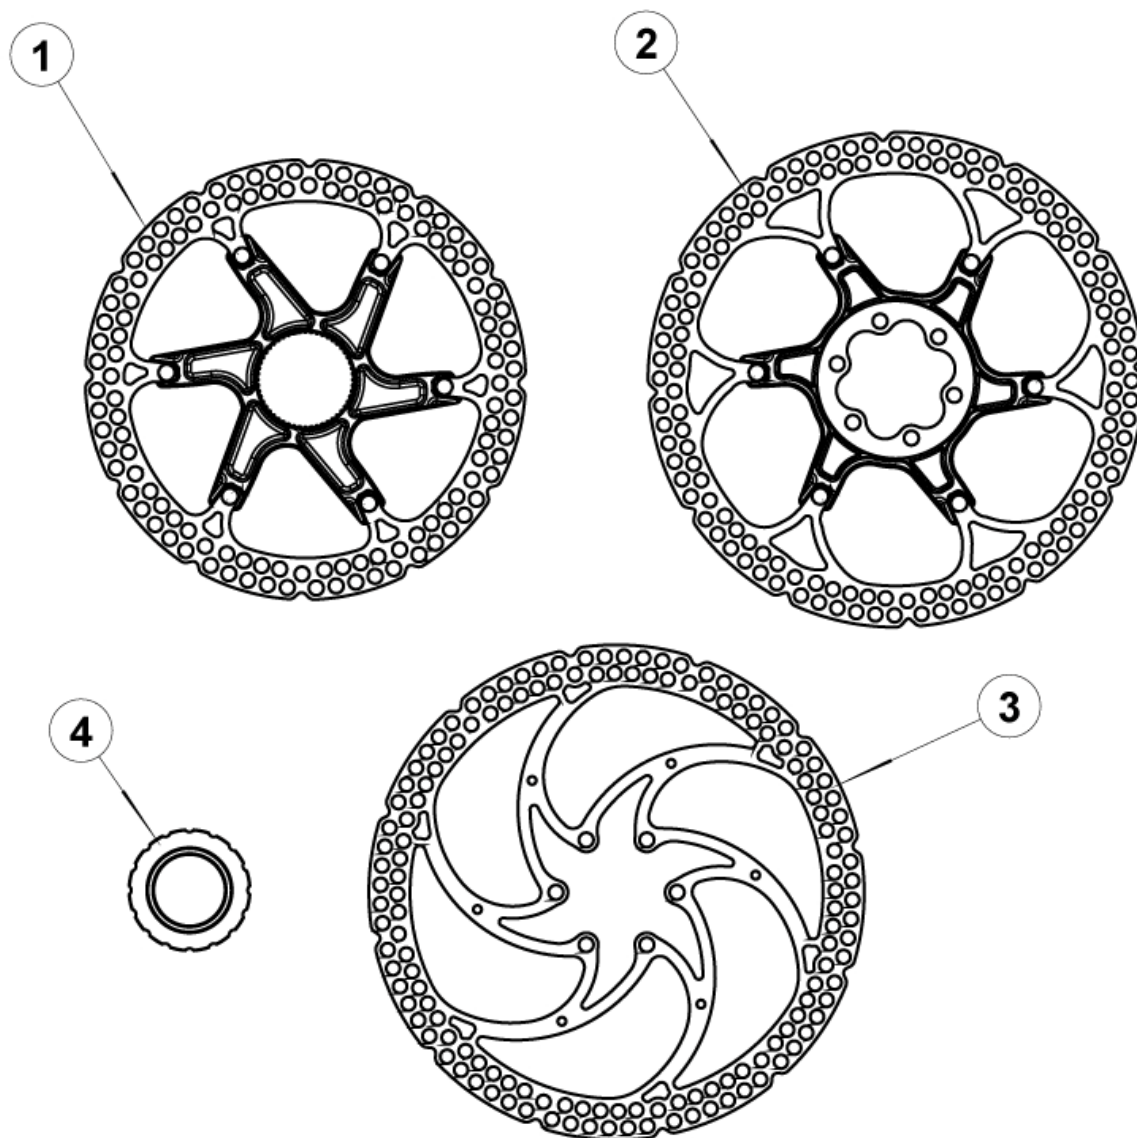

Rx/RO/TheOne/R1 - DISCS – DISCHI - MY2012

Description Descrizione	Position Posizione	Code Codice
Disc Ø160mm - 6 bolt (Solid) Disco Ø160mm - 6 Fori (Monolitico)	3	FD50696-00
Disc Ø180mm - 6 bolt (Solid) Disco Ø180mm - 6 Fori (Monolitico)	3	FD50697-00
Disc Ø203mm - 6 bolt (Solid) Disco Ø203mm - 6 Fori (Monolitico)	3	FD54001-00
Disc Ø140mm - 6 bolt (Red Al.carrier) Disco Ø140mm - 6 Fori (2pezzi int.rosso)	2	FD54034-00
Disc Ø160mm - 6 bolt (Red Al.carrier) Disco Ø160mm - 6 Fori (2pezzi int.rosso)	2	FD54018-00
Disc Ø180mm - 6 bolt (Red Al.carrier) Disco Ø180mm - 6 Fori (2pezzi int.rosso)	2	FD54019-00
Disc Ø203mm - 6 bolt (Red Al.carrier) Disco Ø203mm - 6 Fori (2pezzi int.rosso)	2	FD54035-00
Disc Ø140mm - 6 bolt (Black Al.carrier) Disco Ø140mm - 6 Fori (2pezzi int.nero)	2	FD54038-00
Disc Ø160mm - 6 bolt (Black Al.carrier) Disco Ø160mm - 6 Fori (2pezzi int.nero)	2	FD54022-00
Disc Ø180mm - 6 bolt (Black Al.carrier) Disco Ø180mm - 6 Fori (2pezzi int.nero)	2	FD54023-00
Disc Ø203mm - 6 bolt (Black Al.carrier) Disco Ø203mm - 6 Fori (2pezzi int.nero)	2	FD54039-00