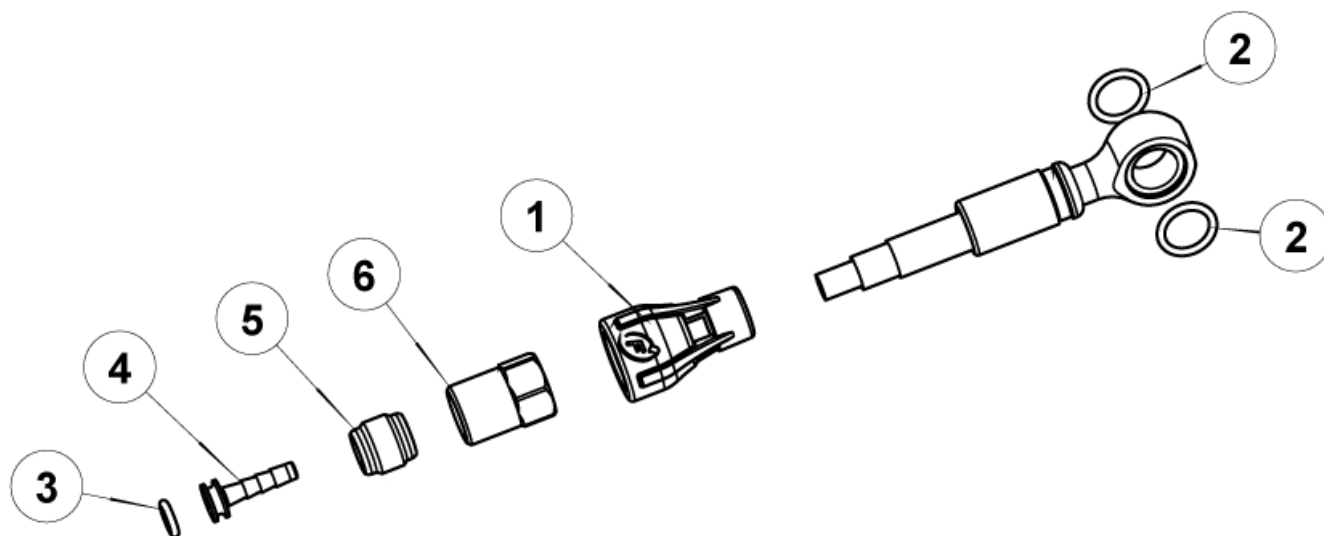

R1 HYDRAULIC HOSE – TUBO IDRAULICO

Description Descrizione	Position Posizione	Code Codice
Hose joint kit Kit raccordi tubo	3-4-5-6	FD40018-40
200 cm Complete hydraulic hose (Black) Tubo olio 200 cm completo (Black)	All the parts	FD50140-00
200 cm Complete hydraulic hose (White) Tubo olio 200 cm completo (White)	All the parts	FD50157-00
200 cm Complete hydraulic hose (Metallic Braided) Tubo olio 200 cm completo (Treccia Metallica)	All the parts	FD50179-00
Hose cover kit (50 pcs) Gommino copritubo (50 pcs)	1 (50 Pcs.)	FD40020-40
Compression fitting kit (50 pcs) Kit biconico (50pz)	6 (50 pz)	FD40013-40
Nut kit (50 pcs) Kit bussola di serraggio (50 pz)	5 (50 pz)	FD40103-40
Pin kit (50 pcs) Kit spina (50 pz)	4 (50 pcs)	FD40015-40
O-ring 6x1 kit (100 pcs) Kit o-ring 6x1 (100 pz)	2 (100 pcs)	FD40016-40
O-ring 3x1 kit (50 pcs) Kit o-ring 3x1 (50 pz)	3 (50 pcs)	FD40017-40