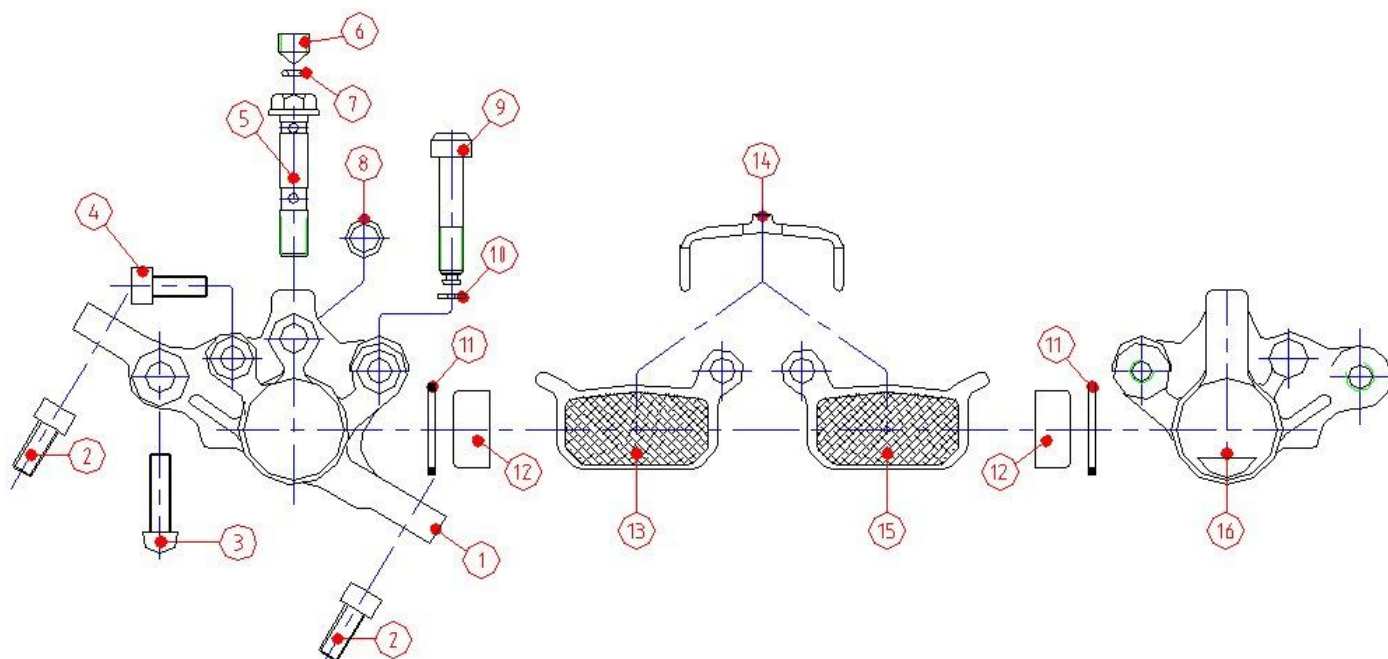

B4 Team

Front Post Mount - CALIPER - PINZA

Description Descrizione	Position Posizione	Code Codice
Screws / OR kit Kit viti /OR	2-3-4-5-6-7-8-9-10	FD40033-10
Organic brake pads kit (BOX) Kit pastiglie organiche (CONFEZ.)	13-14-15	FD40078-10
Piston kit (2 pcs) Kit pistoni (2 pz)	11-12	FD40022-10
OR Kit (pump/caliper/tube) Kit OR (pompa/pinza/tubo)	All the brake kit's snap rings Tutti gli OR del kit freno	FD40034-10