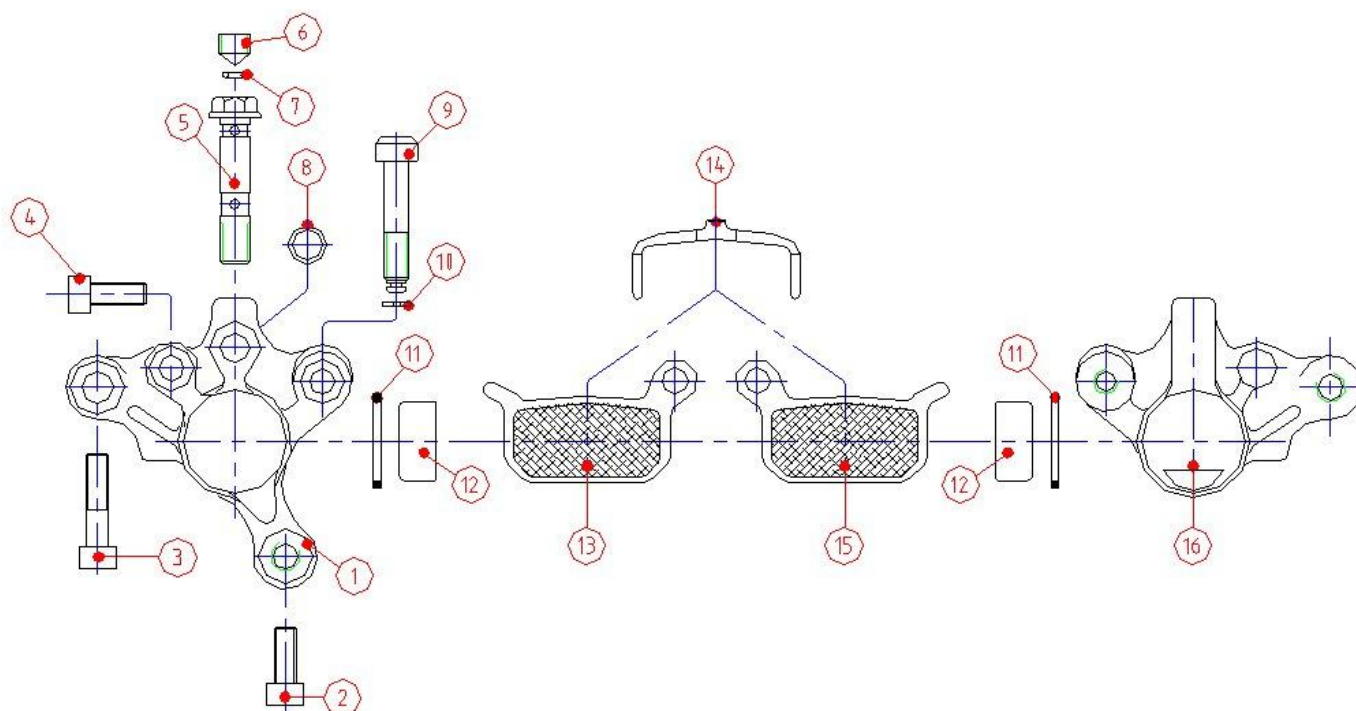

B4 Team - CALIPER - PINZA

Description Descrizione	Position Posizione	Code Codice
Complete gold caliper Pinza completa oro	All the parts	FD50019-00
Screws / OR kit 2002 Kit viti /OR 2002	2-3-4-5-6-7-8-9-10	FD40031-10
Bleeding screw kit - Kit sfiato aria	--	FD40023-10
Organic brake pads kit (BOX) Kit pastiglie organiche (CONFEZ.)	13-14-15	FD40078-10
Piston kit (2 pcs) Kit pistoni (2 pz)	11-12	FD40022-10
OR Kit (pump/caliper/tube) Kit OR (pompa/pinza/tubo)	All the brake kit's snap rings Tutti gli OR del kit freno	FD40034-10